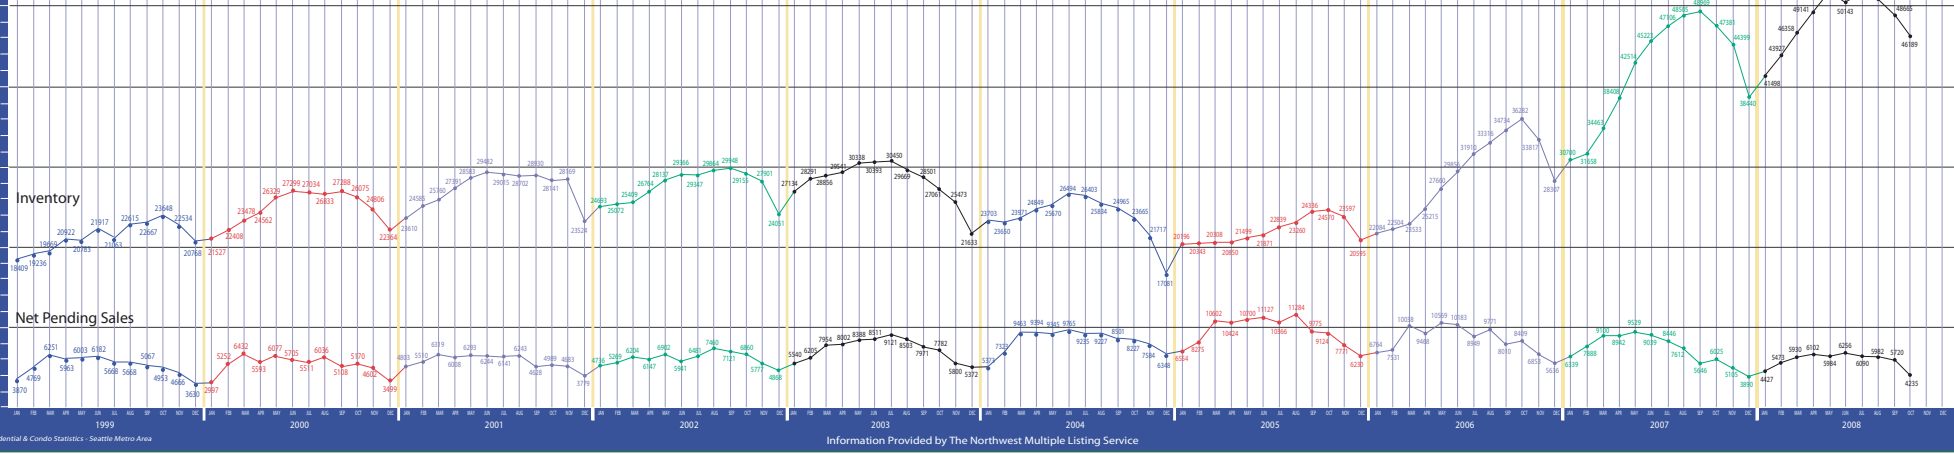

**ALAN L. POPE & ASSOCIATES, INC.®**  
 REAL PROPERTY APPRAISERS AND CONSULTANTS  
 7990 - 170th Ave NE, Ste 101, Redmond, WA 98052  
 (425) 882-0608 • Fax (425) 883-7196

**ALAN L. POPE & ASSOCIATES, INC.**  
 REAL PROPERTY APPRAISERS AND CONSULTANTS  
 7990 - 170th Ave NE, Ste 101, Redmond, WA 98052  
 (425) 882-0608 • Fax (425) 883-7196