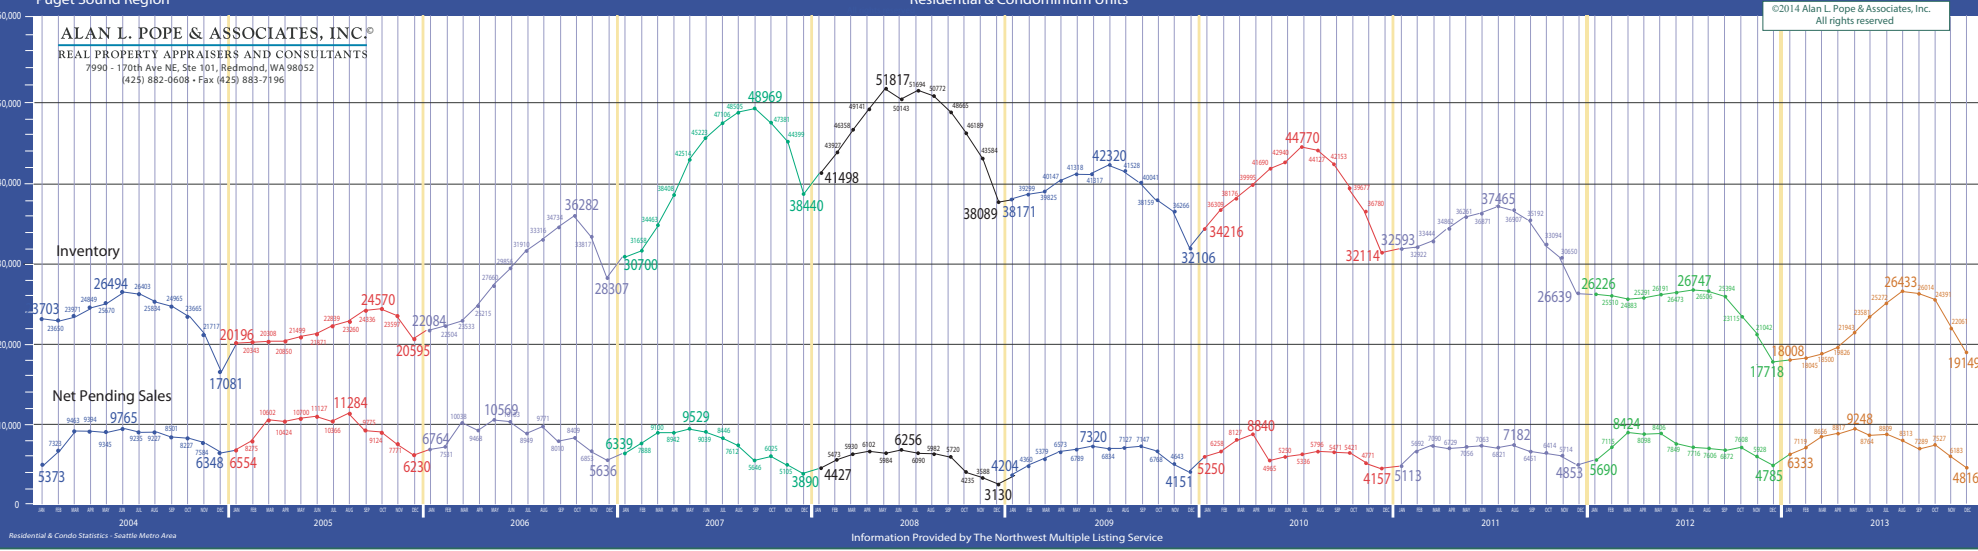

ALAN L. POPE & ASSOCIATES, INC.
 REAL PROPERTY APPRAISERS AND CONSULTANTS
 7990 - 170th Ave NE, Ste 101, Redmond, WA 98052
 (425) 882-0608 • Fax (425) 883-7196

ALAN L. POPE & ASSOCIATES, INC.
 REAL PROPERTY APPRAISERS AND CONSULTANTS
 7990 - 170th Ave NE, Ste 101, Redmond, WA 98052
 (425) 882-0608 • Fax (425) 883-7196