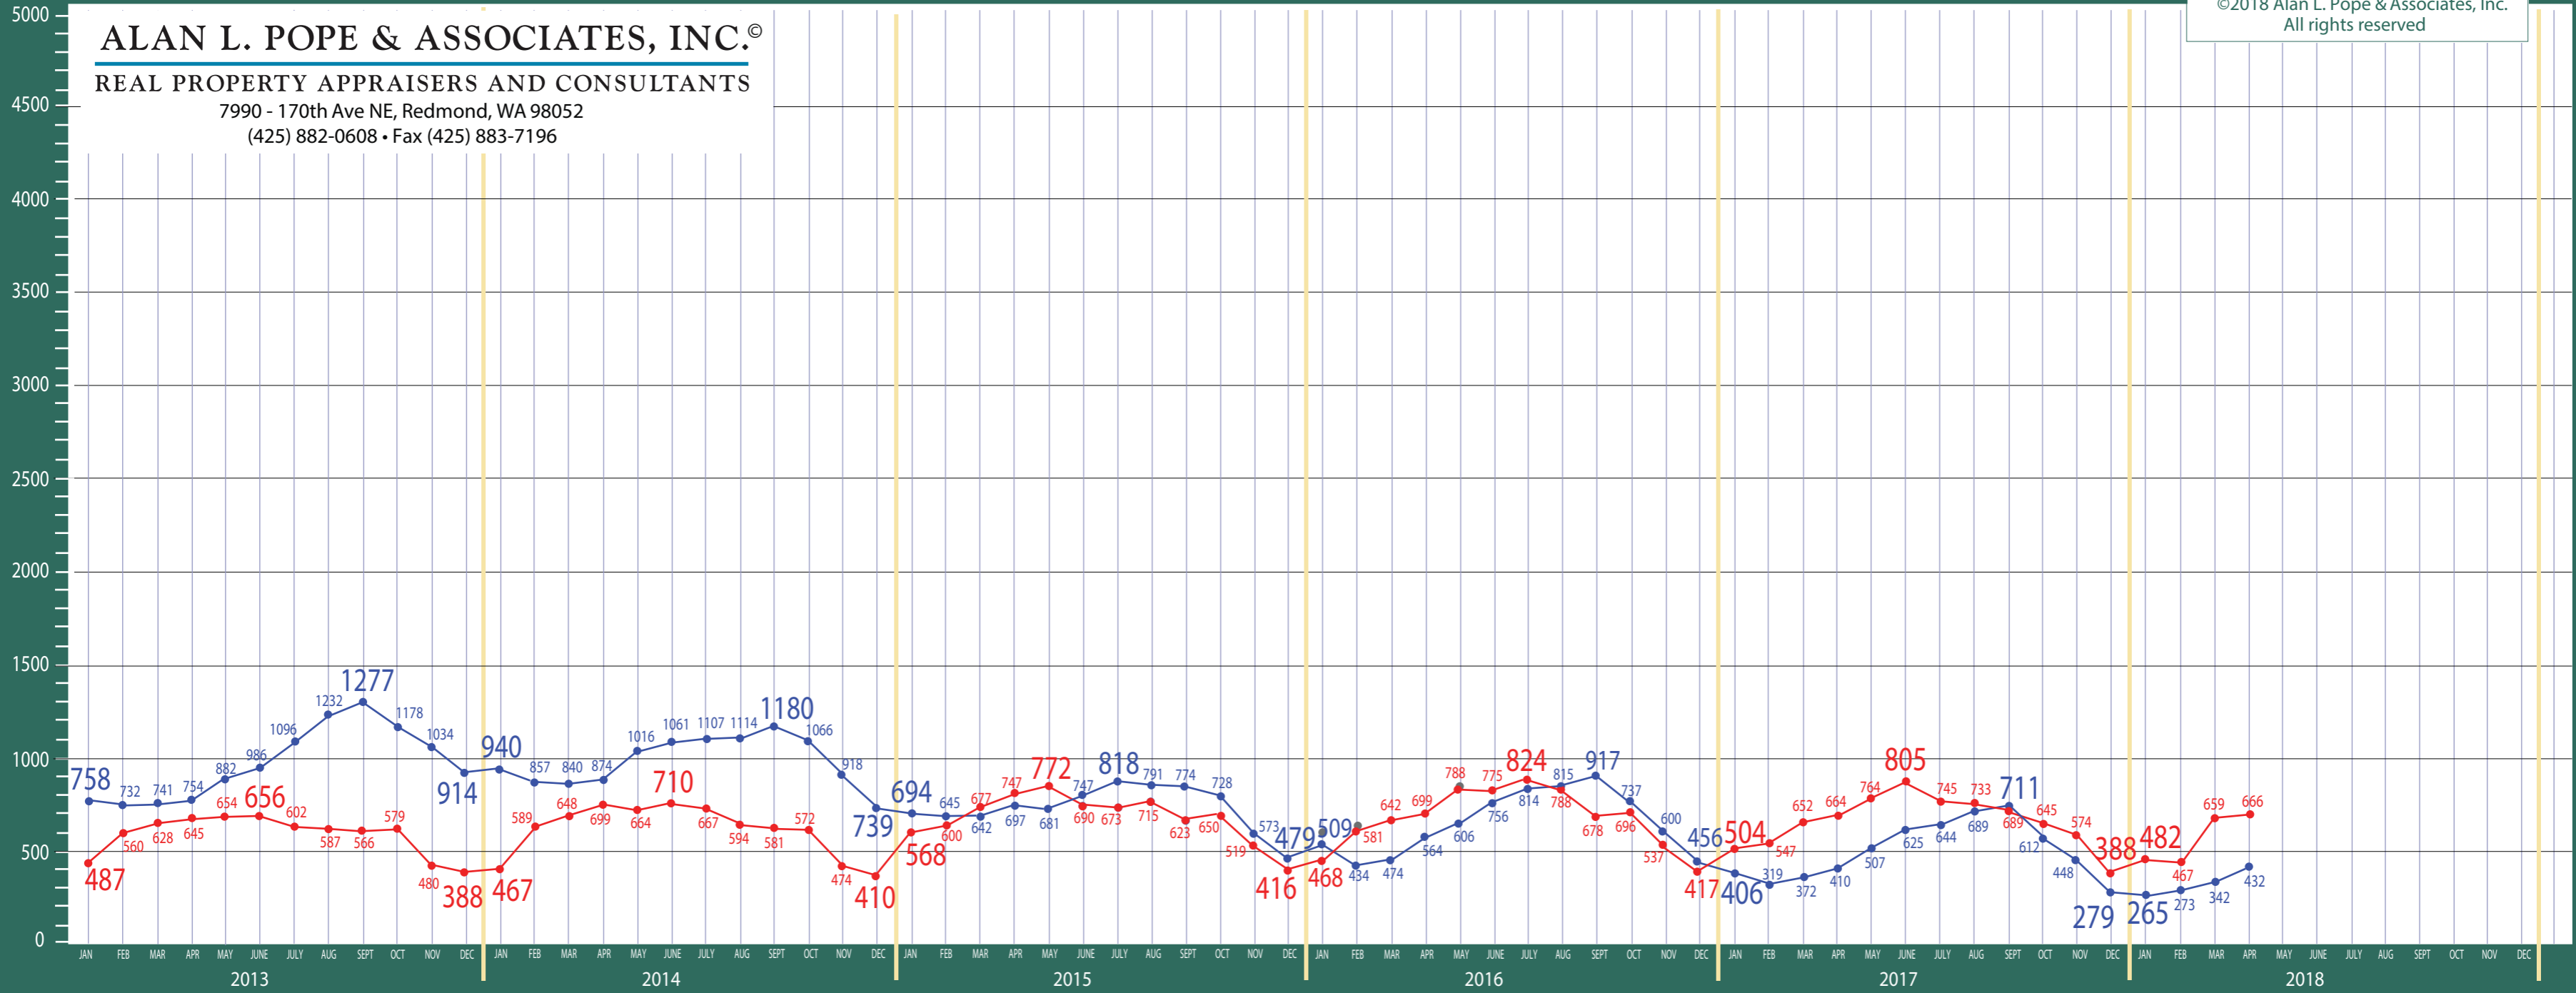

100-140 West Seattle to Federal Way

Listing Residential & Condo Only

©2018 Alan L. Pope & Associates, Inc.
All rights reserved

ALAN L. POPE & ASSOCIATES, INC.®

REAL PROPERTY APPRAISERS AND CONSULTANTS

7990 - 170th Ave NE, Redmond, WA 98052
(425) 882-0608 • Fax (425) 883-7196

100-140 West Seattle to Federal Way

Absorption of Inventory Residential & Condo Only

ALAN L. POPE & ASSOCIATES, INC.®

REAL PROPERTY APPRAISERS AND CONSULTANTS

7990 - 170th Ave NE, Redmond, WA 98052
(425) 882-0608 • Fax (425) 883-7196