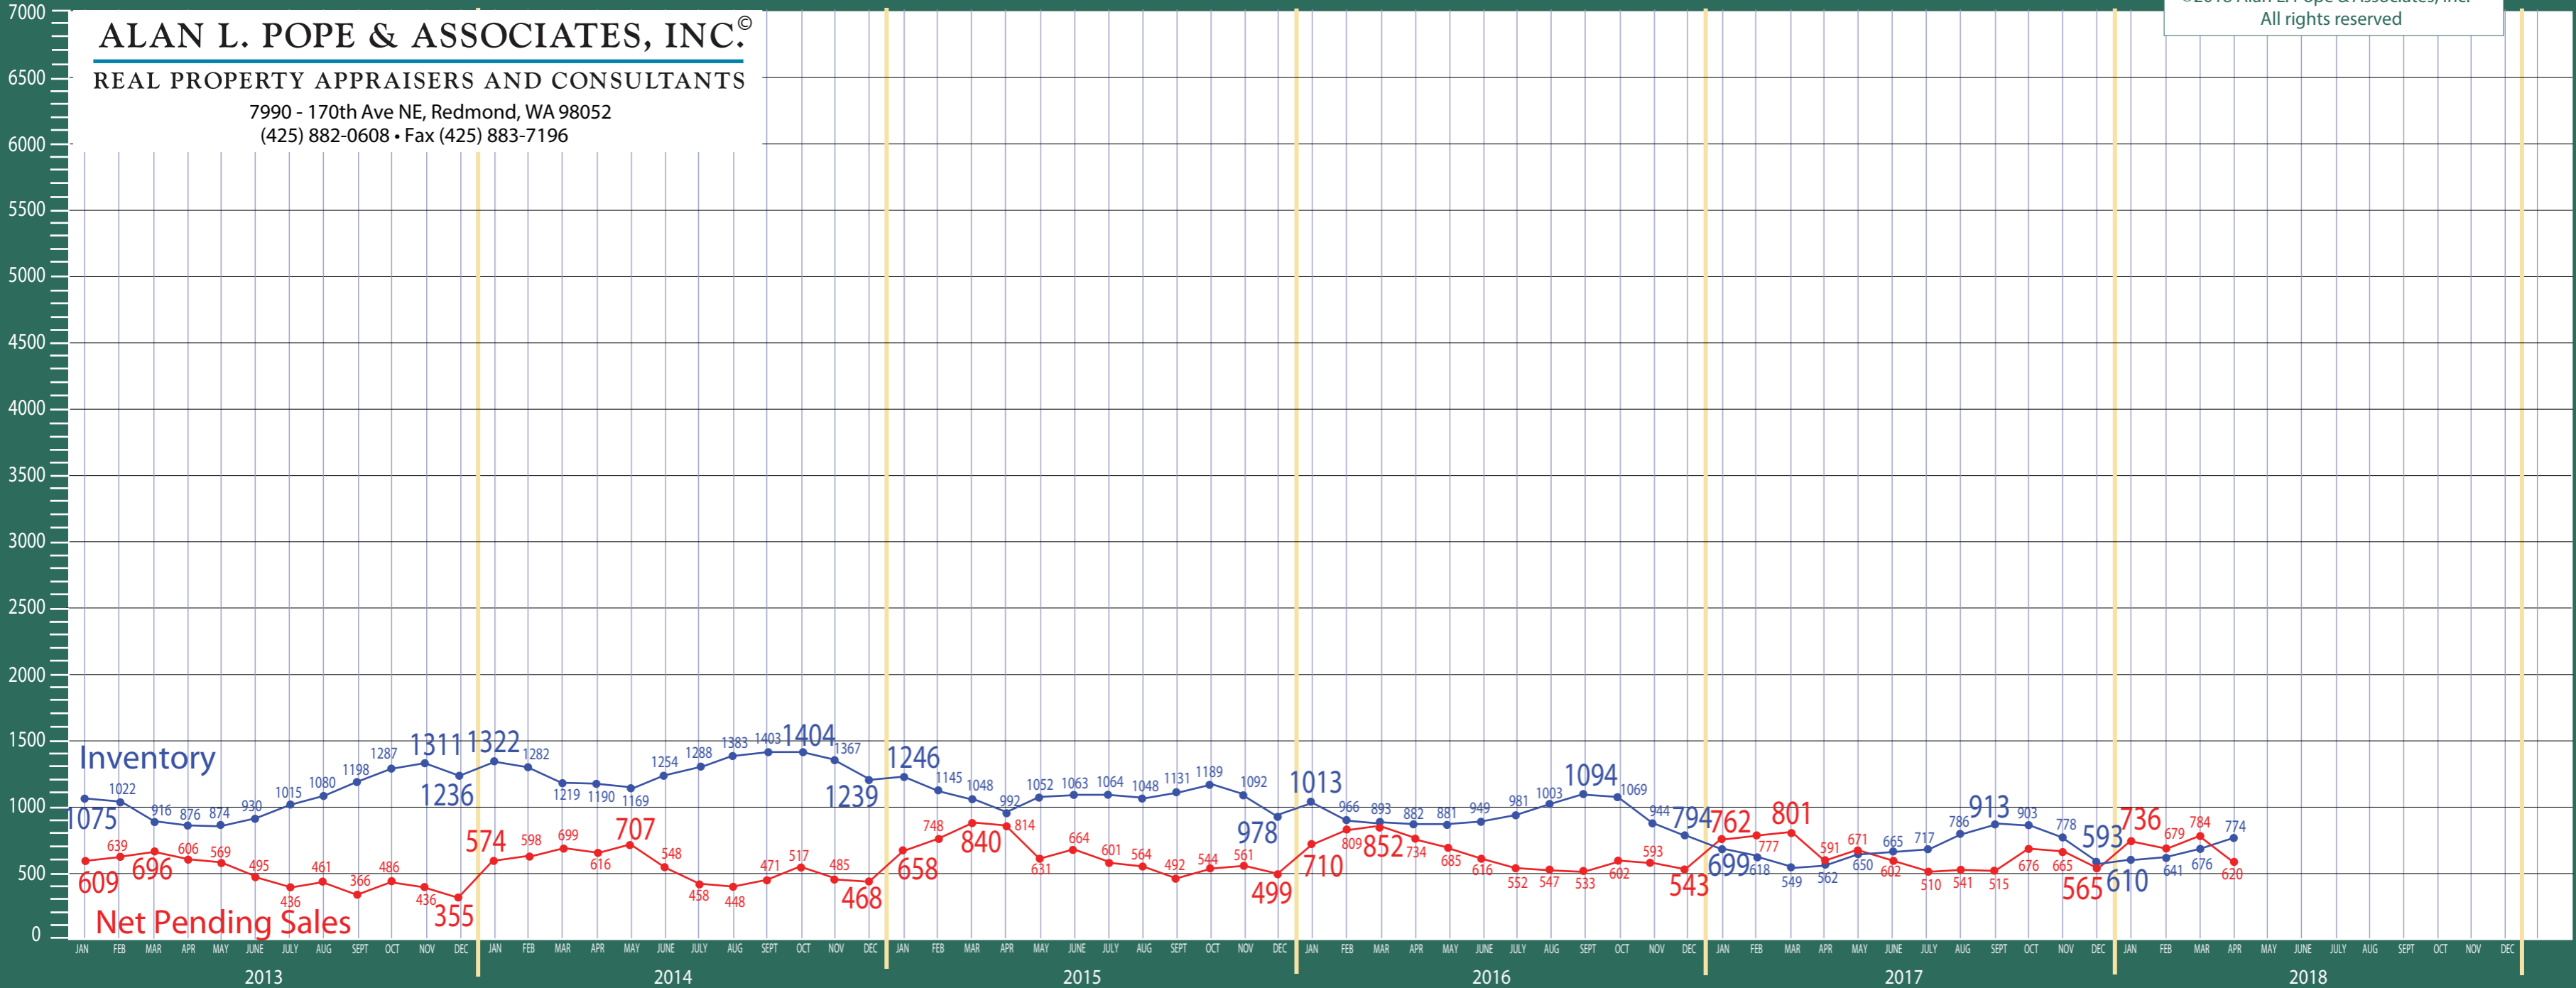

King & Snohomish County

New Construction - Residential & Condo Statistics

©2018 Alan L. Pope & Associates, Inc.
All rights reserved

ALAN L. POPE & ASSOCIATES, INC.®

REAL PROPERTY APPRAISERS AND CONSULTANTS

7990 - 170th Ave NE, Redmond, WA 98052
(425) 882-0608 • Fax (425) 883-7196

King & Snohomish County

New Construction - Residential & Condo Statistics

ALAN L. POPE & ASSOCIATES, INC.®

REAL PROPERTY APPRAISERS AND CONSULTANTS