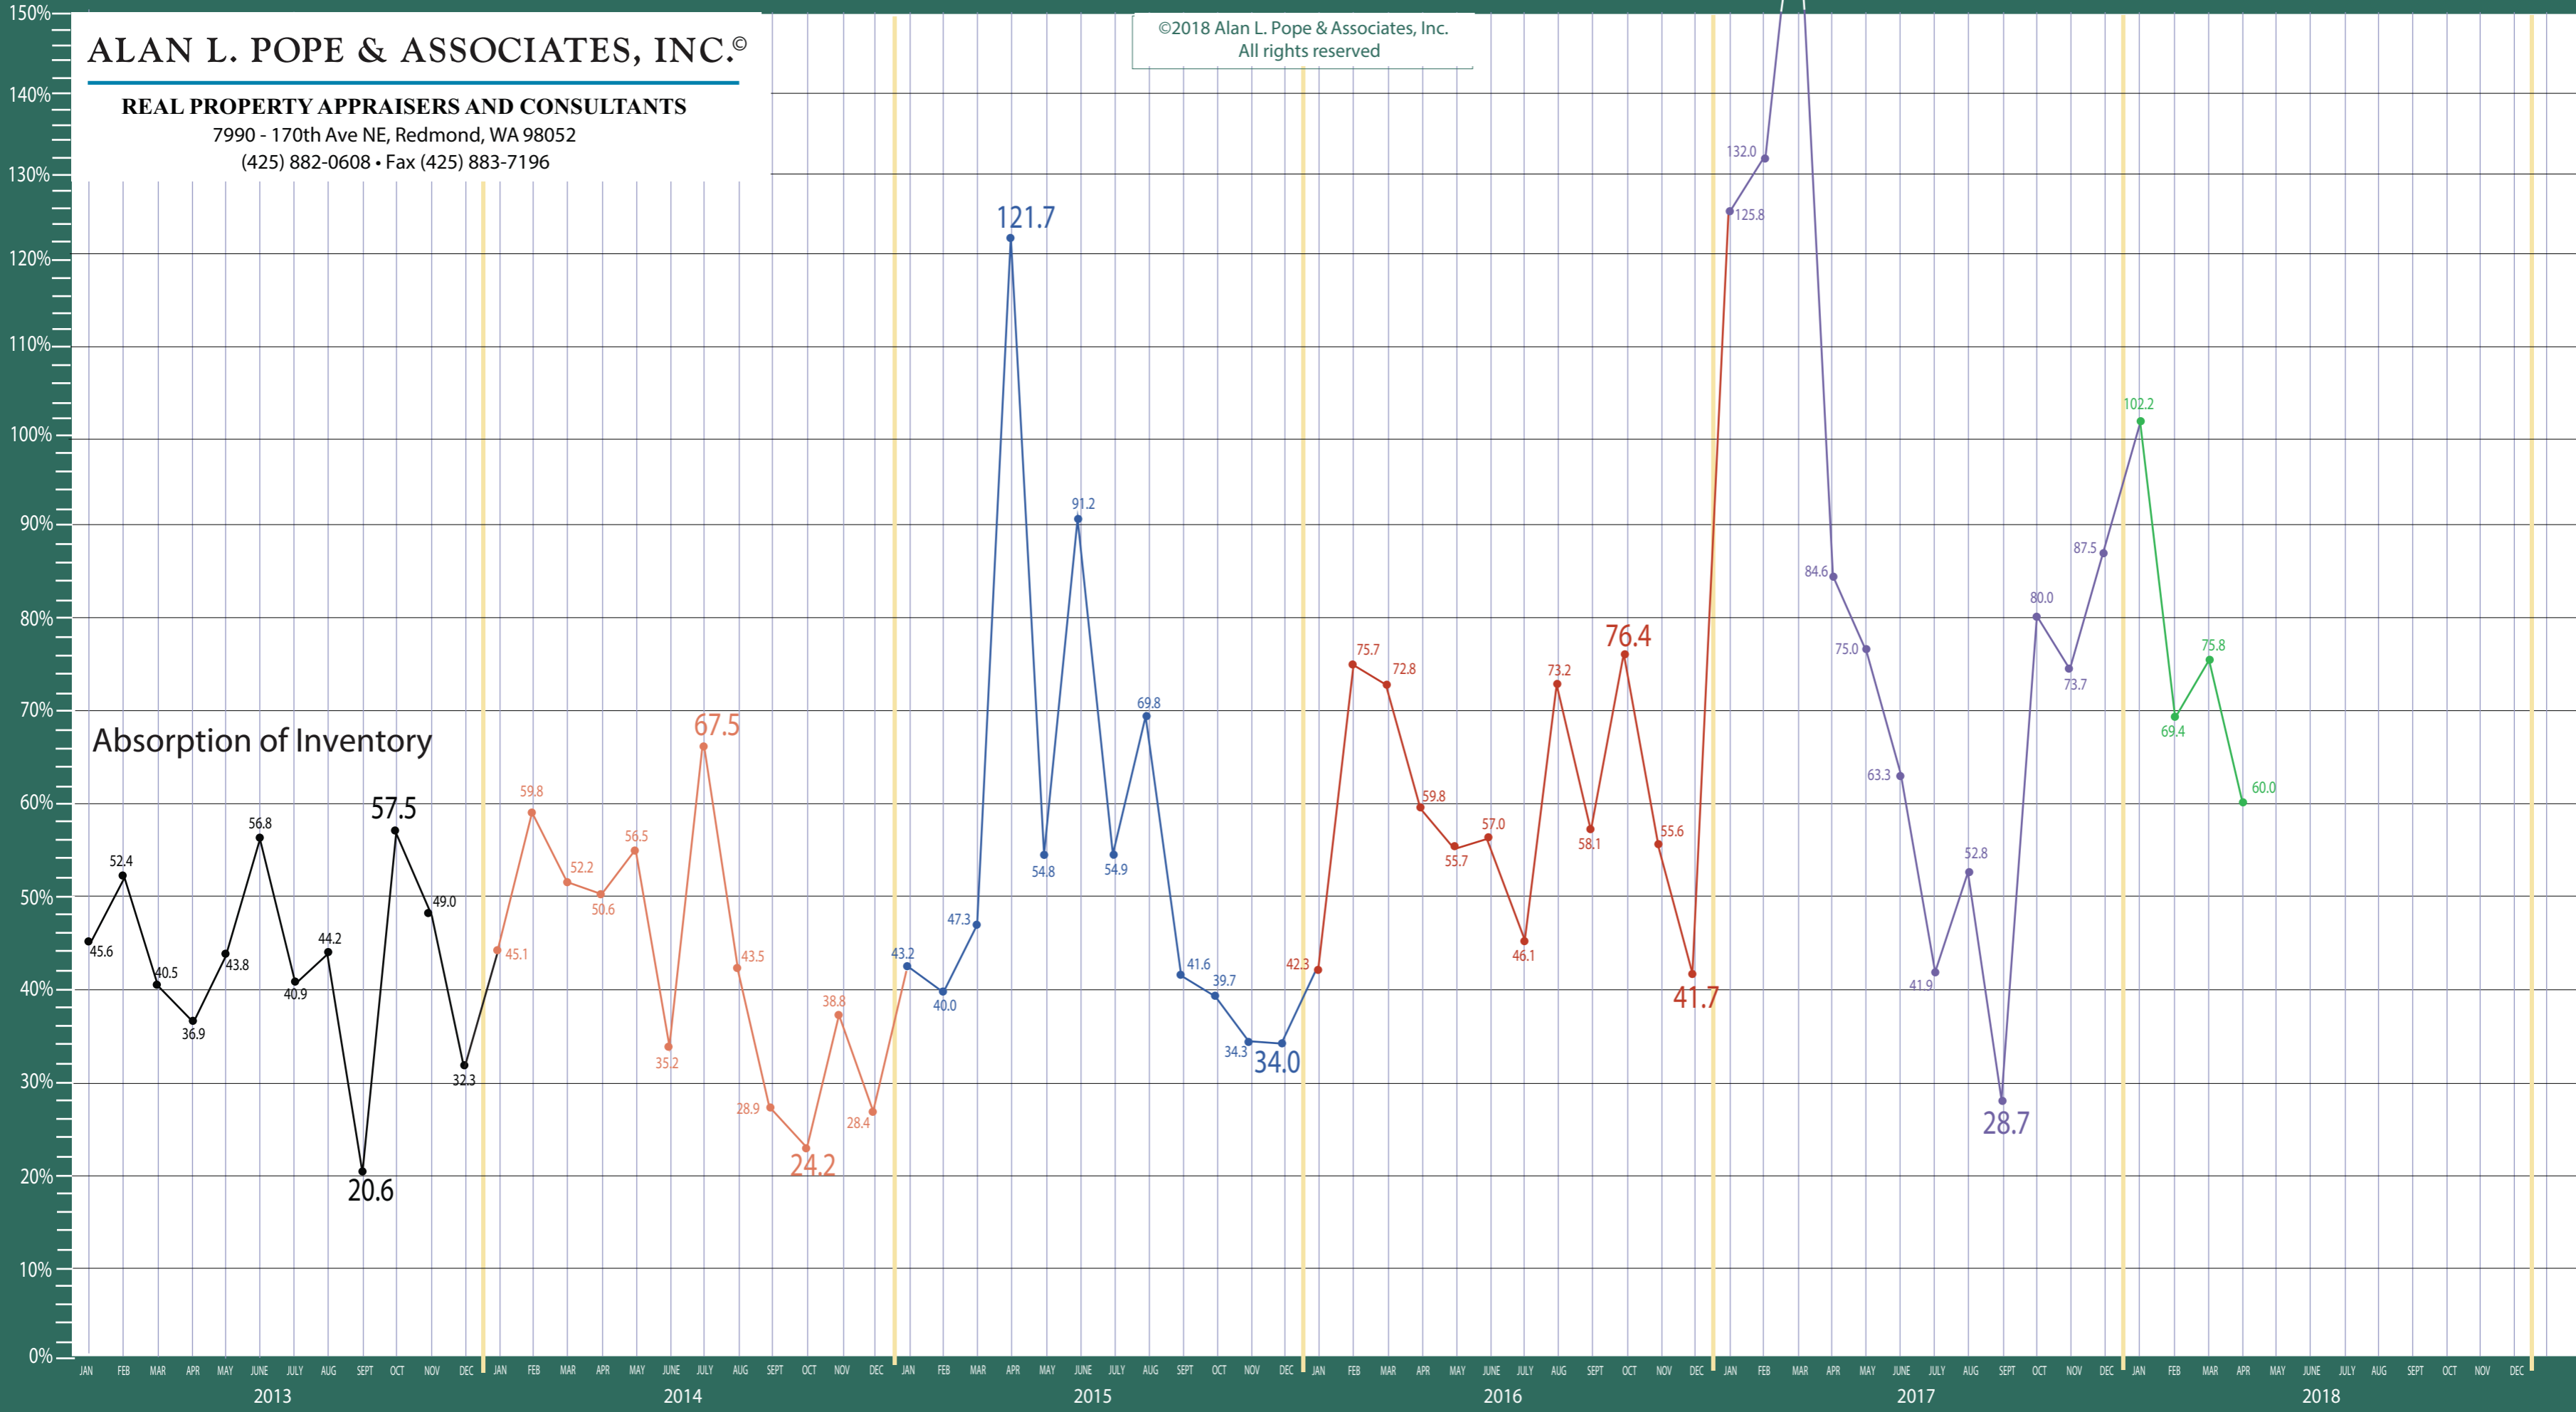

ALAN L. POPE & ASSOCIATES, INC.®

REAL PROPERTY APPRAISERS AND CONSULTANTS

7990 - 170th Ave NE, Redmond, WA 98052

(425) 882-0608 • Fax (425) 883-7196

©2018 Alan L. Pope & Associates, Inc.
All rights reserved

Absorption of Inventory