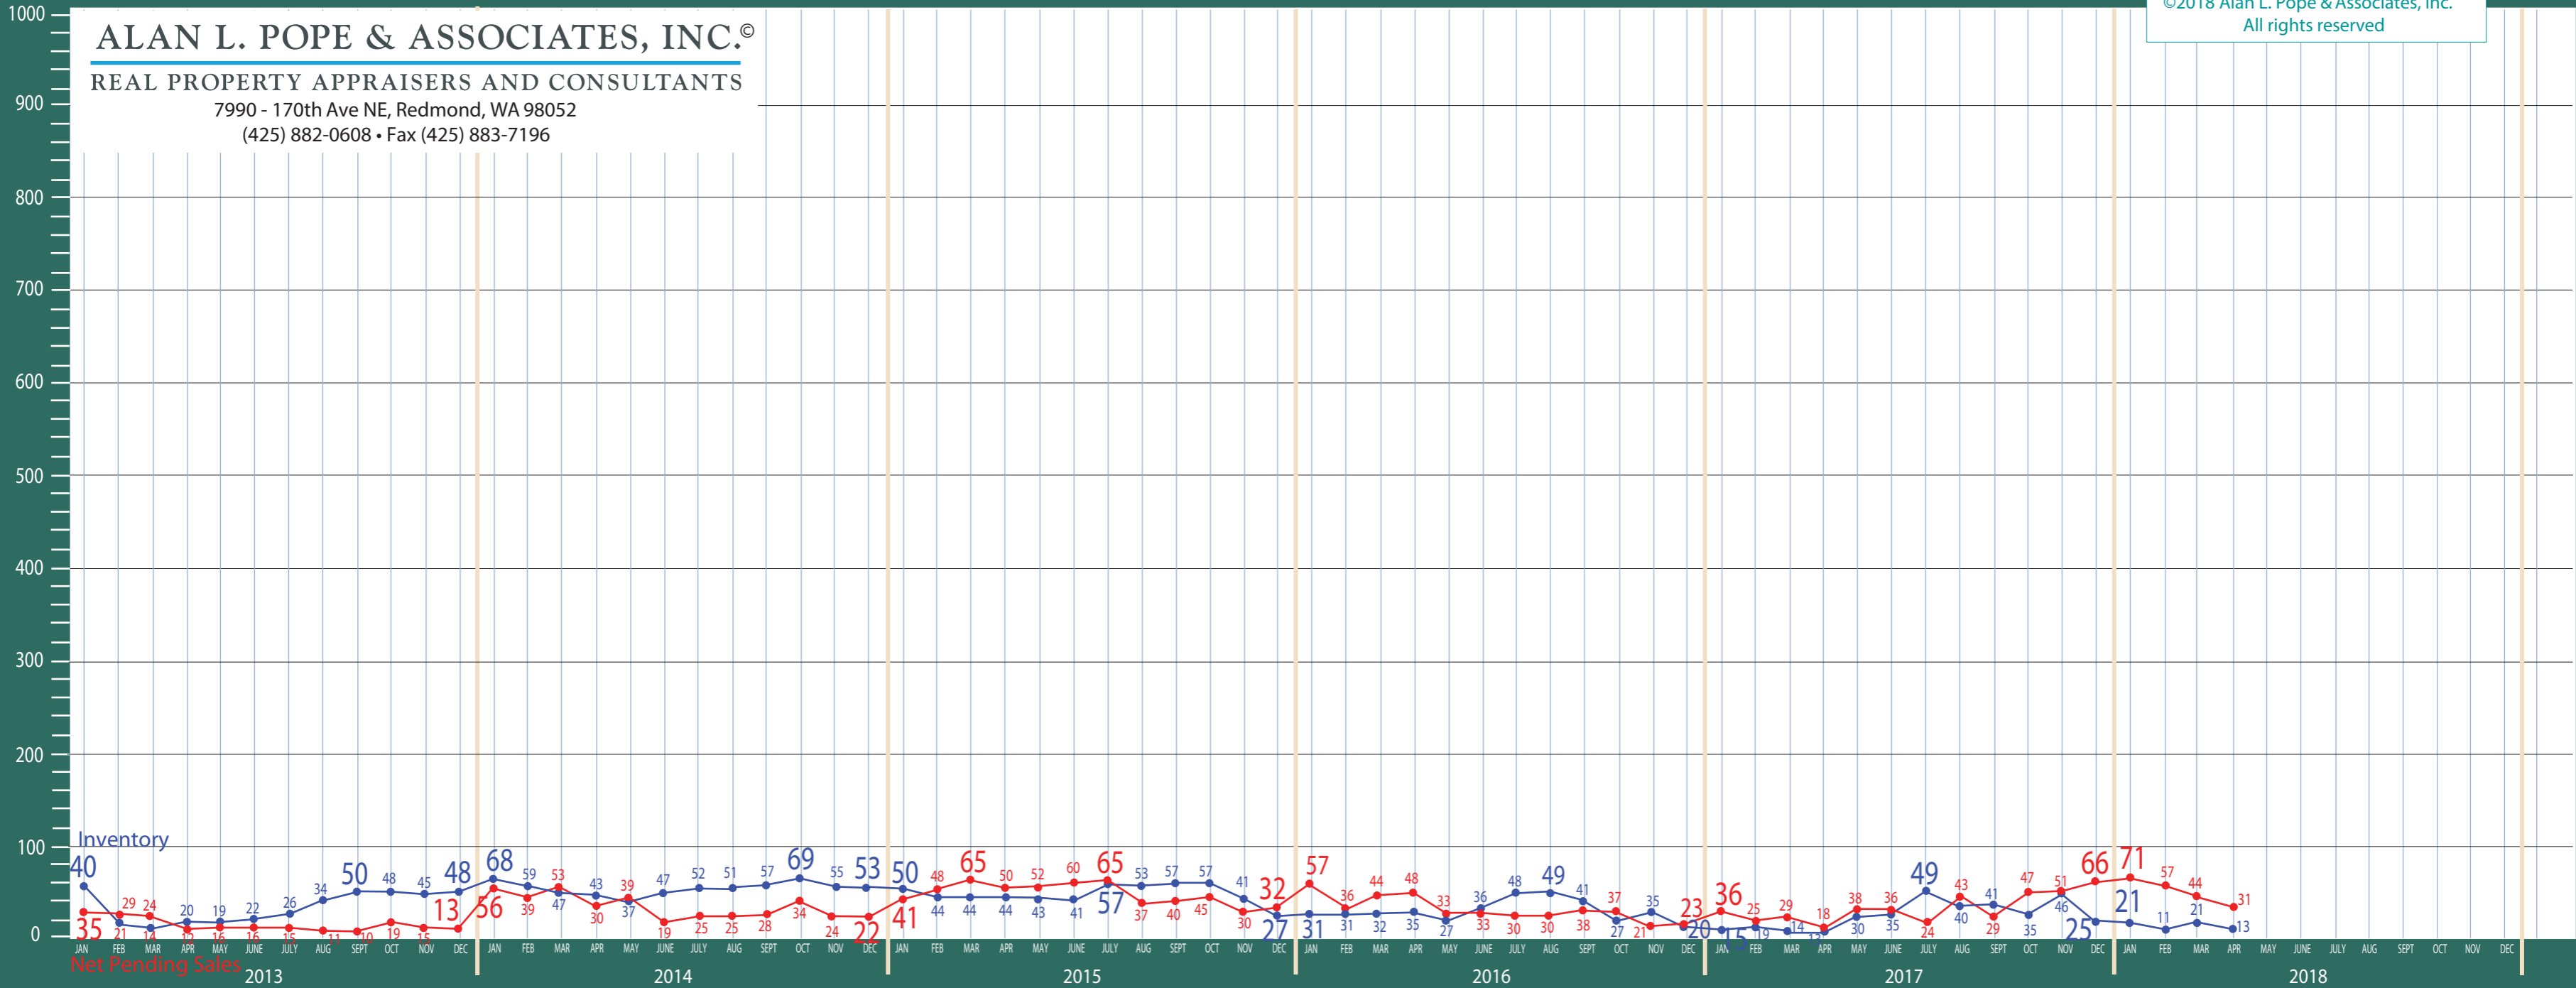

Snohomish County

New Construction - Condo Statistics

©2018 Alan L. Pope & Associates, Inc.
All rights reserved

ALAN L. POPE & ASSOCIATES, INC.®

REAL PROPERTY APPRAISERS AND CONSULTANTS

7990 - 170th Ave NE, Redmond, WA 98052

(425) 882-0608 • Fax (425) 883-7196