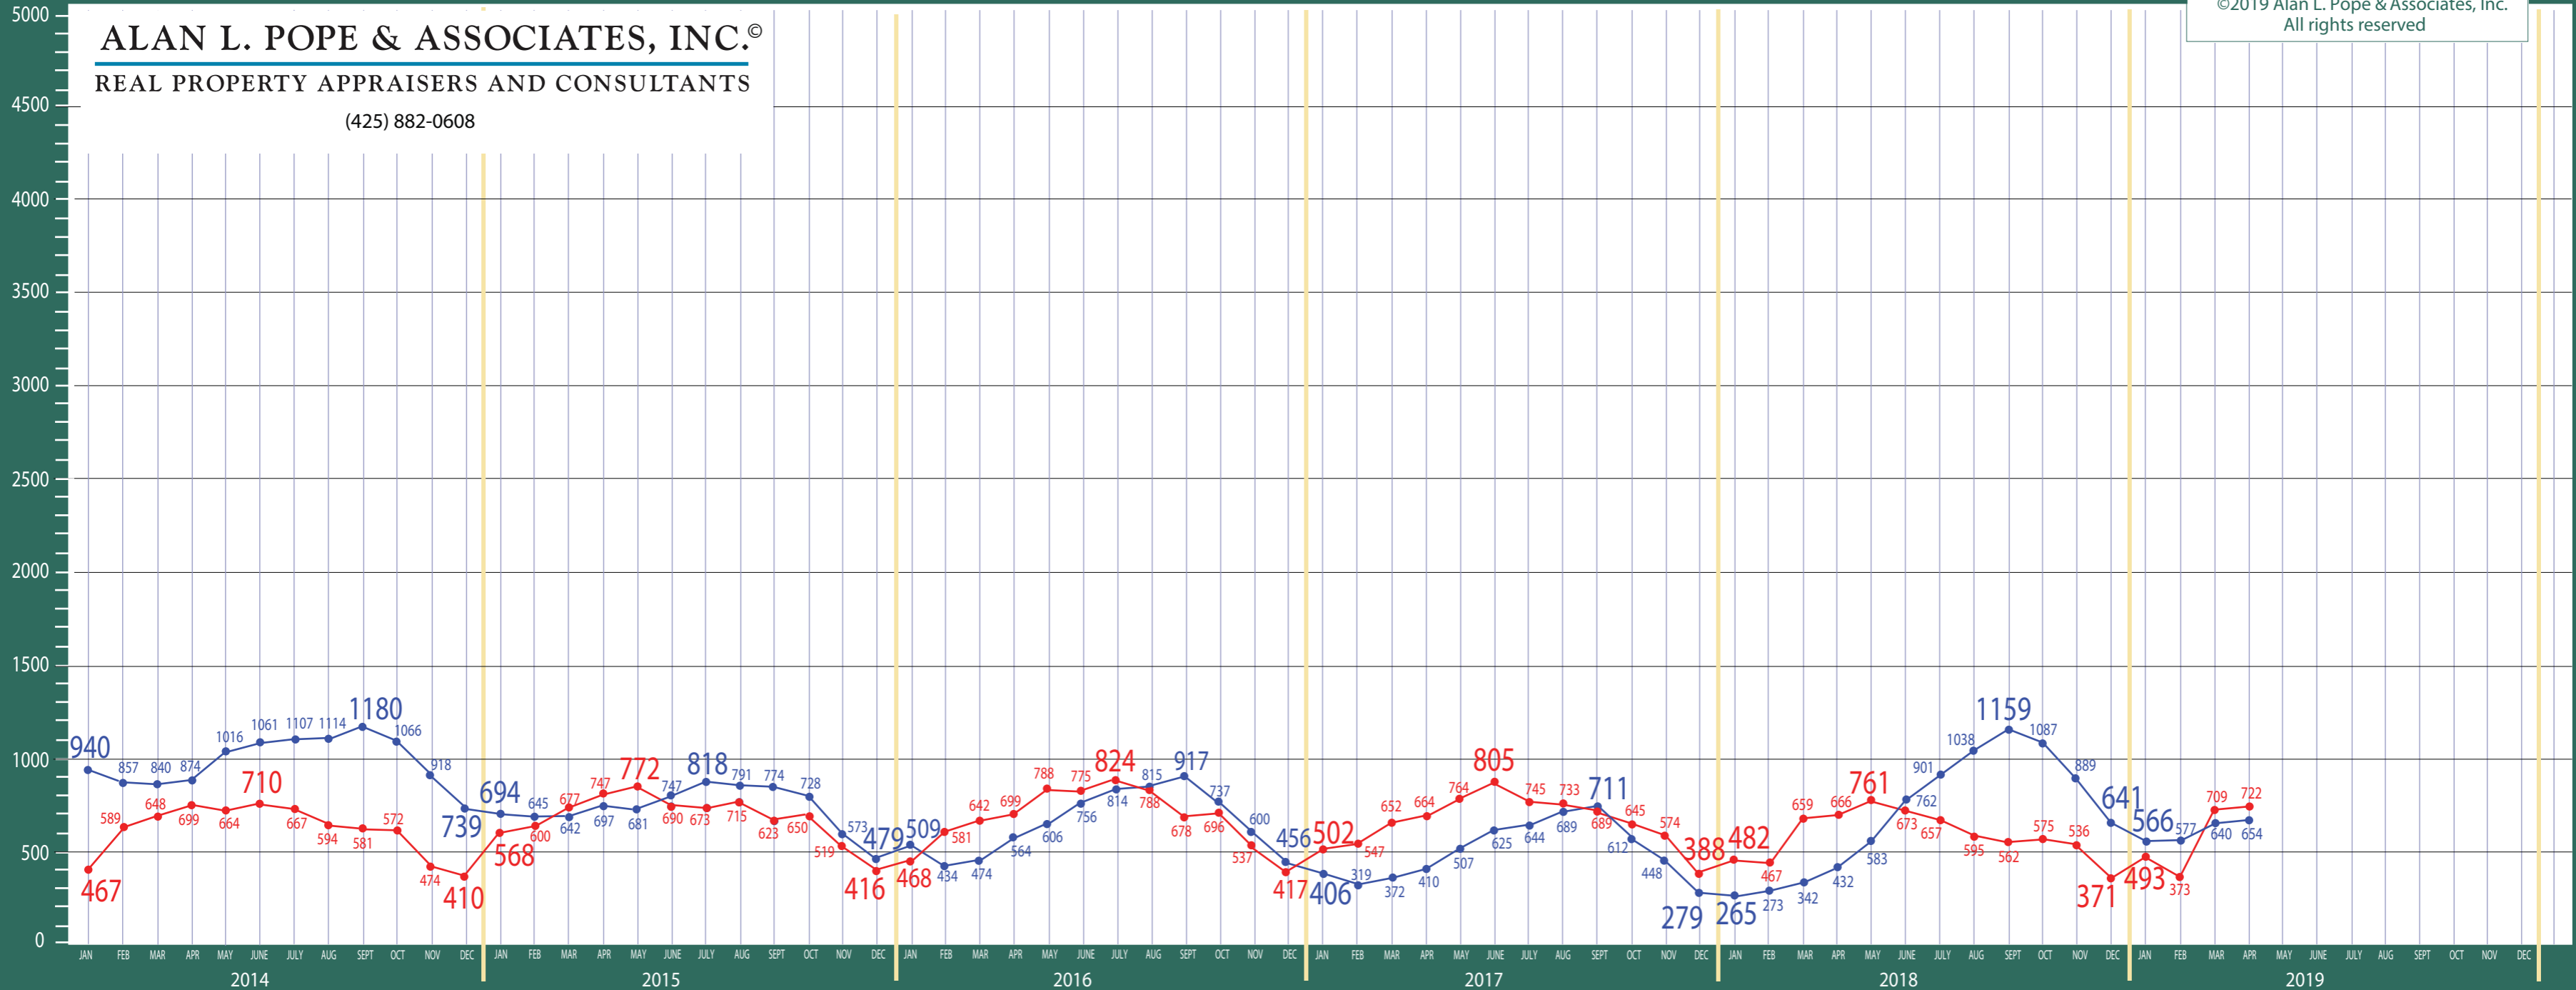

100-140 West Seattle to Federal Way

Listing Residential & Condo Only

ALAN L. POPE & ASSOCIATES, INC.®

REAL PROPERTY APPRAISERS AND CONSULTANTS

(425) 882-0608

©2019 Alan L. Pope & Associates, Inc.
All rights reserved

Information Provided by The Northwest Multiple Listing Service

100-140 West Seattle to Federal Way

Absorption of Inventory Residential & Condo Only

©2019 Alan L. Pope & Associates, Inc.
All rights reserved