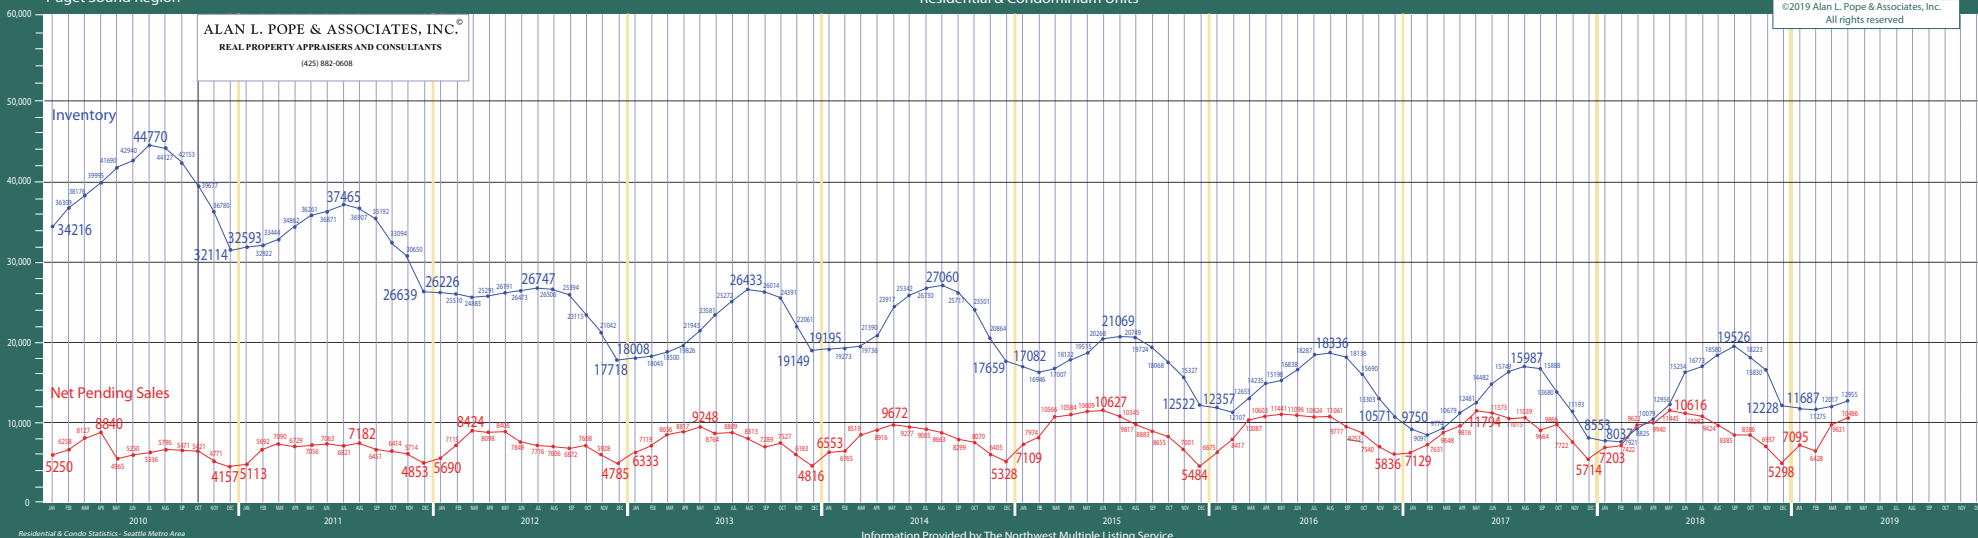

ALAN L. POPE & ASSOCIATES, INC.®
REAL PROPERTY APPRAISERS AND CONSULTANTS
(425) 882-0608