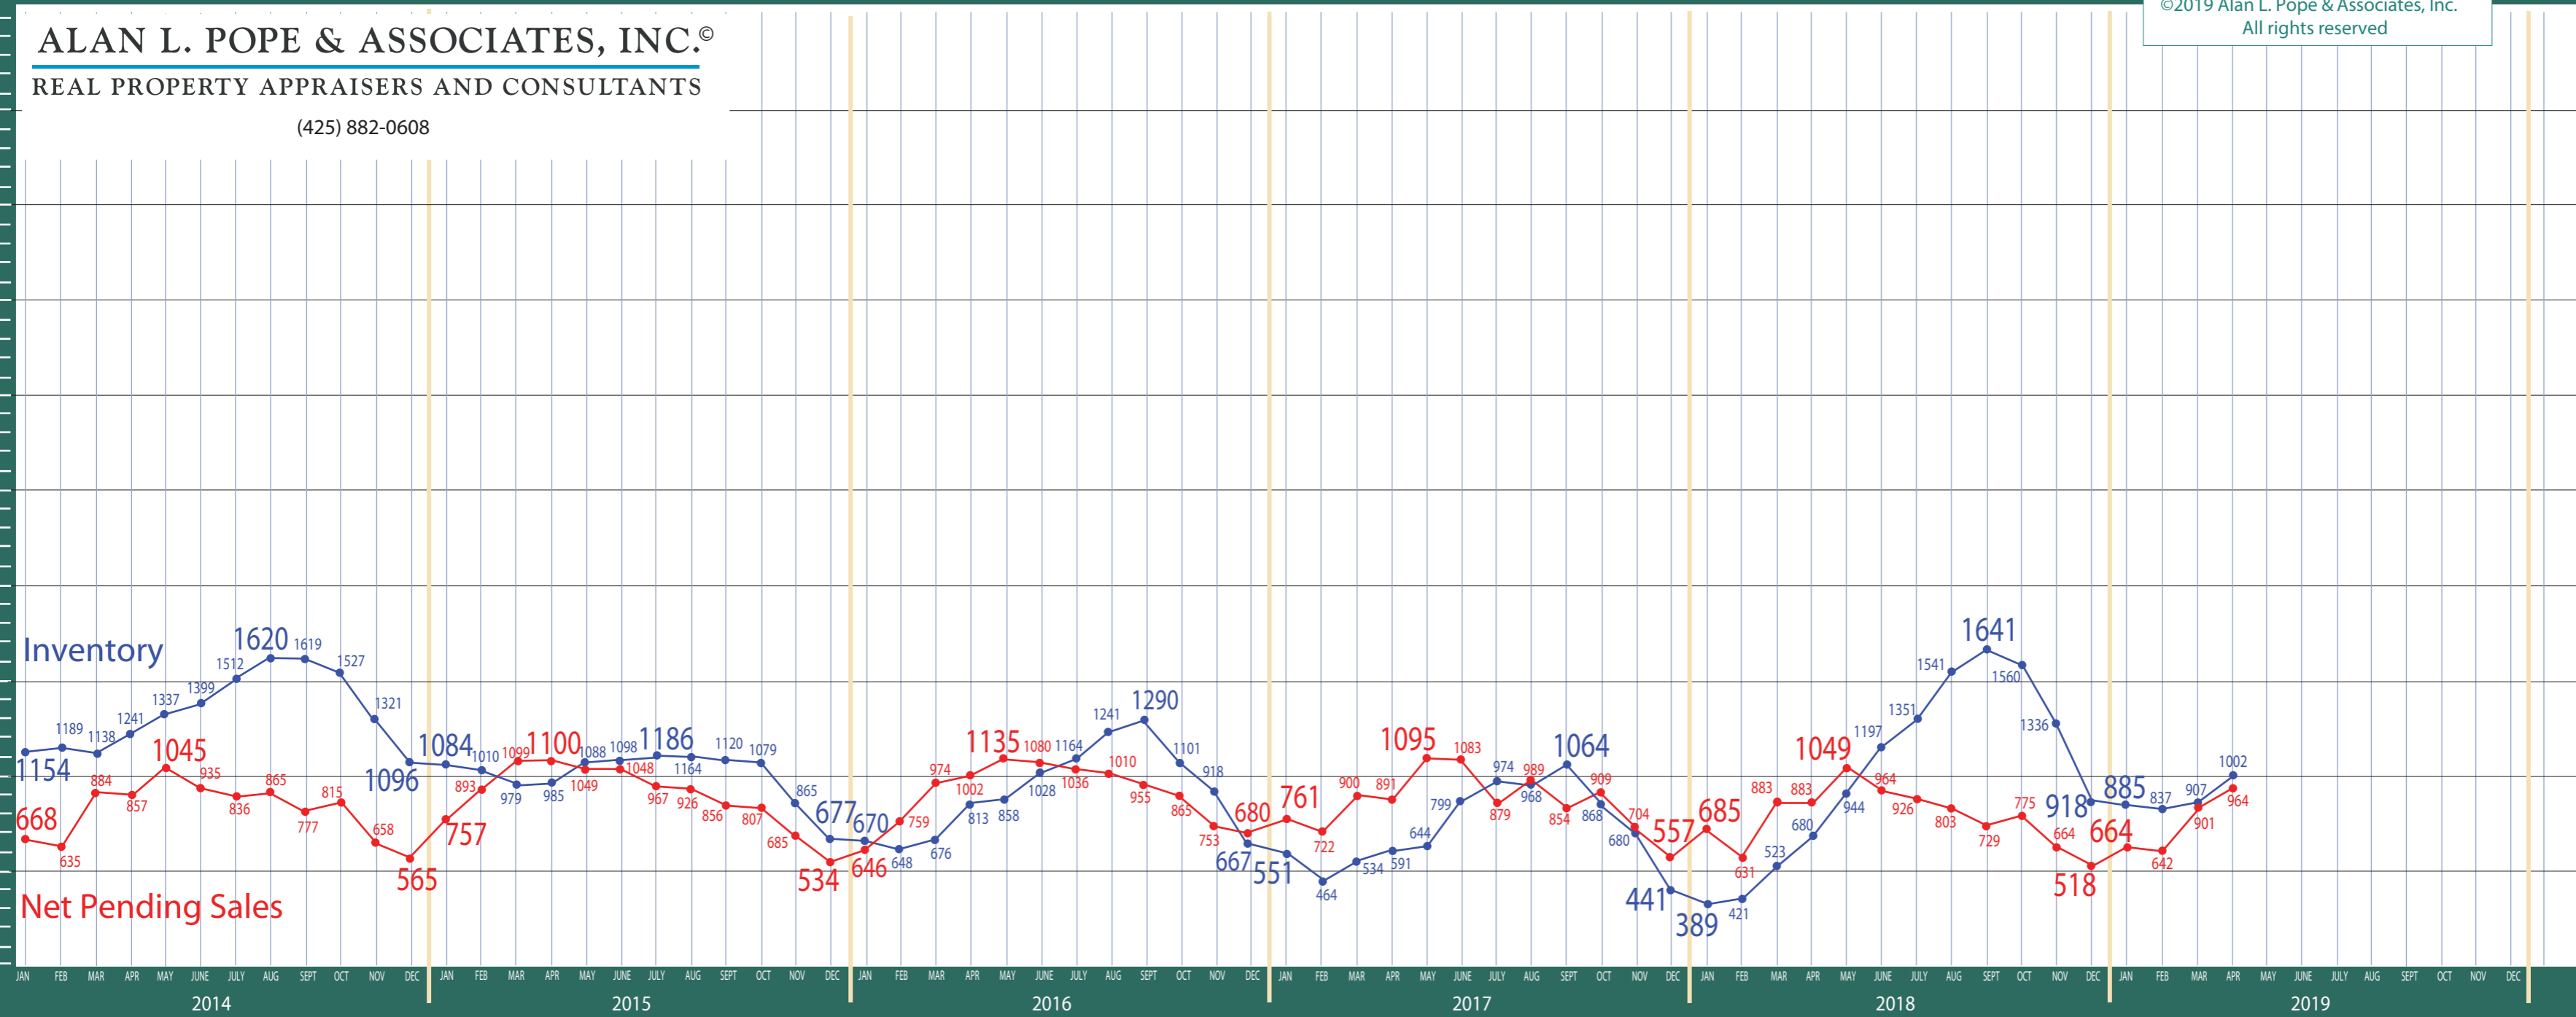

ALAN L. POPE & ASSOCIATES, INC.®
REAL PROPERTY APPRAISERS AND CONSULTANTS

(425) 882-0608

©2019 Alan L. Pope & Associates, Inc.
All rights reserved