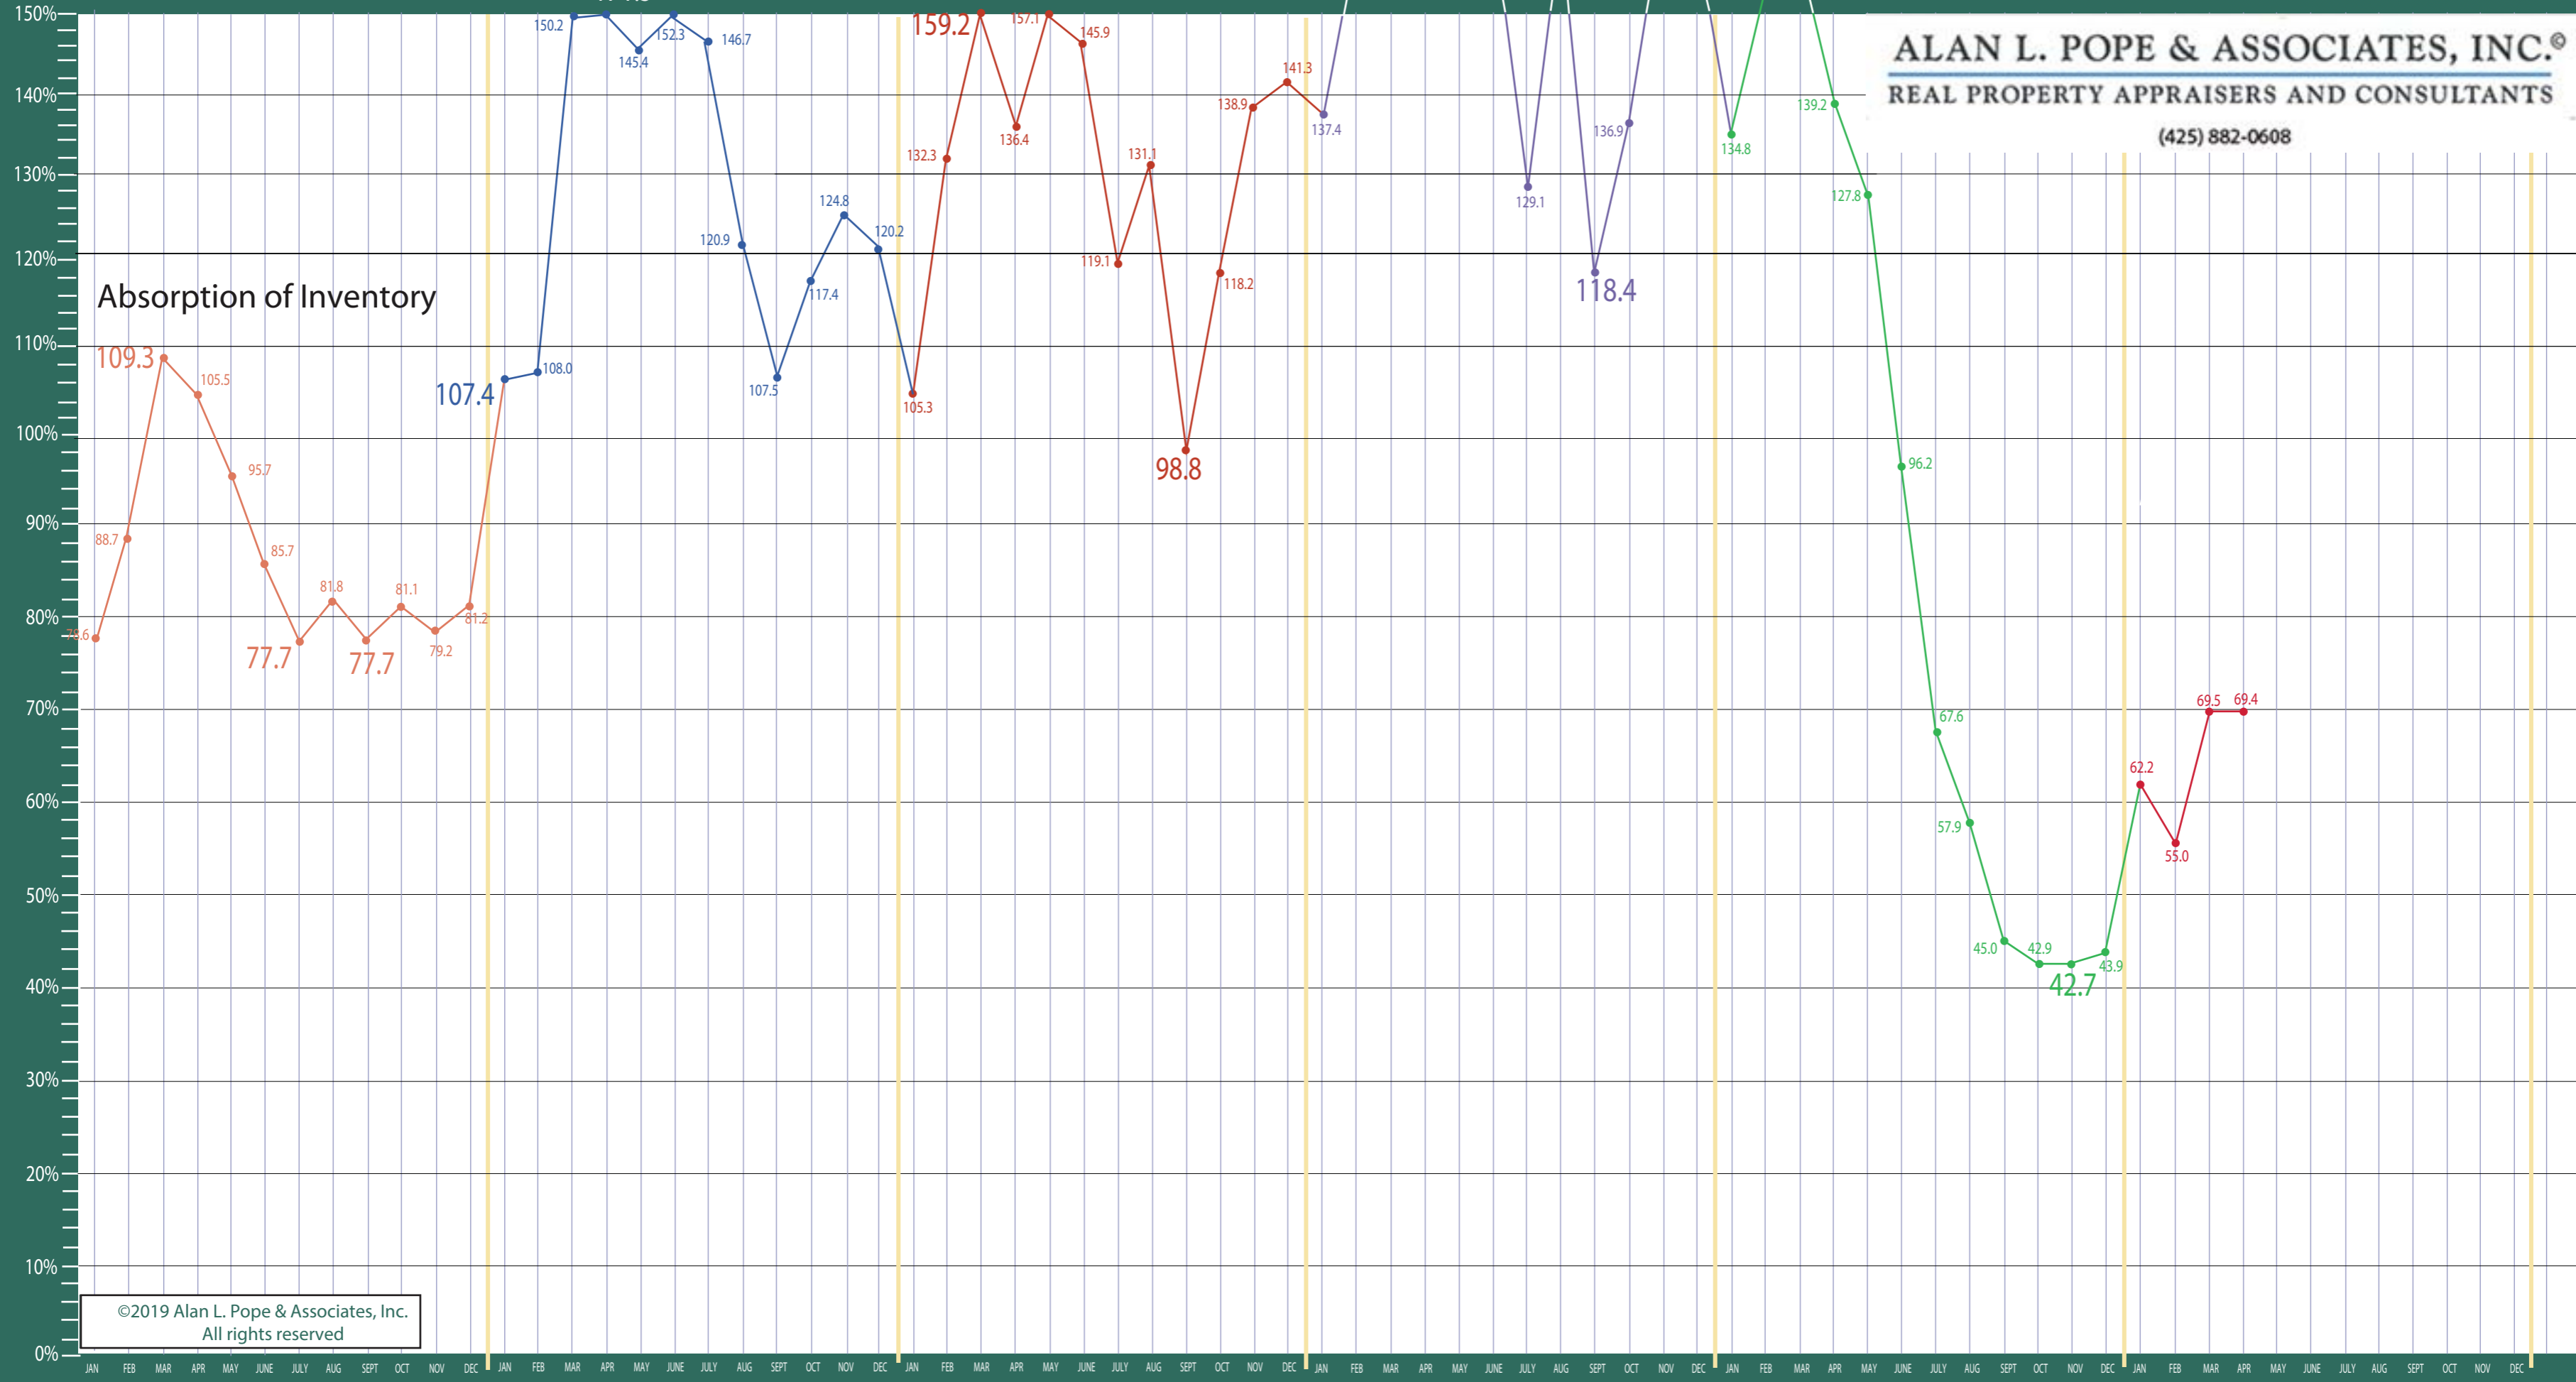

390/700-720 Central/North Seattle

Absorption of Inventory Residential & Condo Only

ALAN L. POPE & ASSOCIATES, INC.®
REAL PROPERTY APPRAISERS AND CONSULTANTS
(425) 882-0608

Absorption of Inventory

©2019 Alan L. Pope & Associates, Inc.
All rights reserved