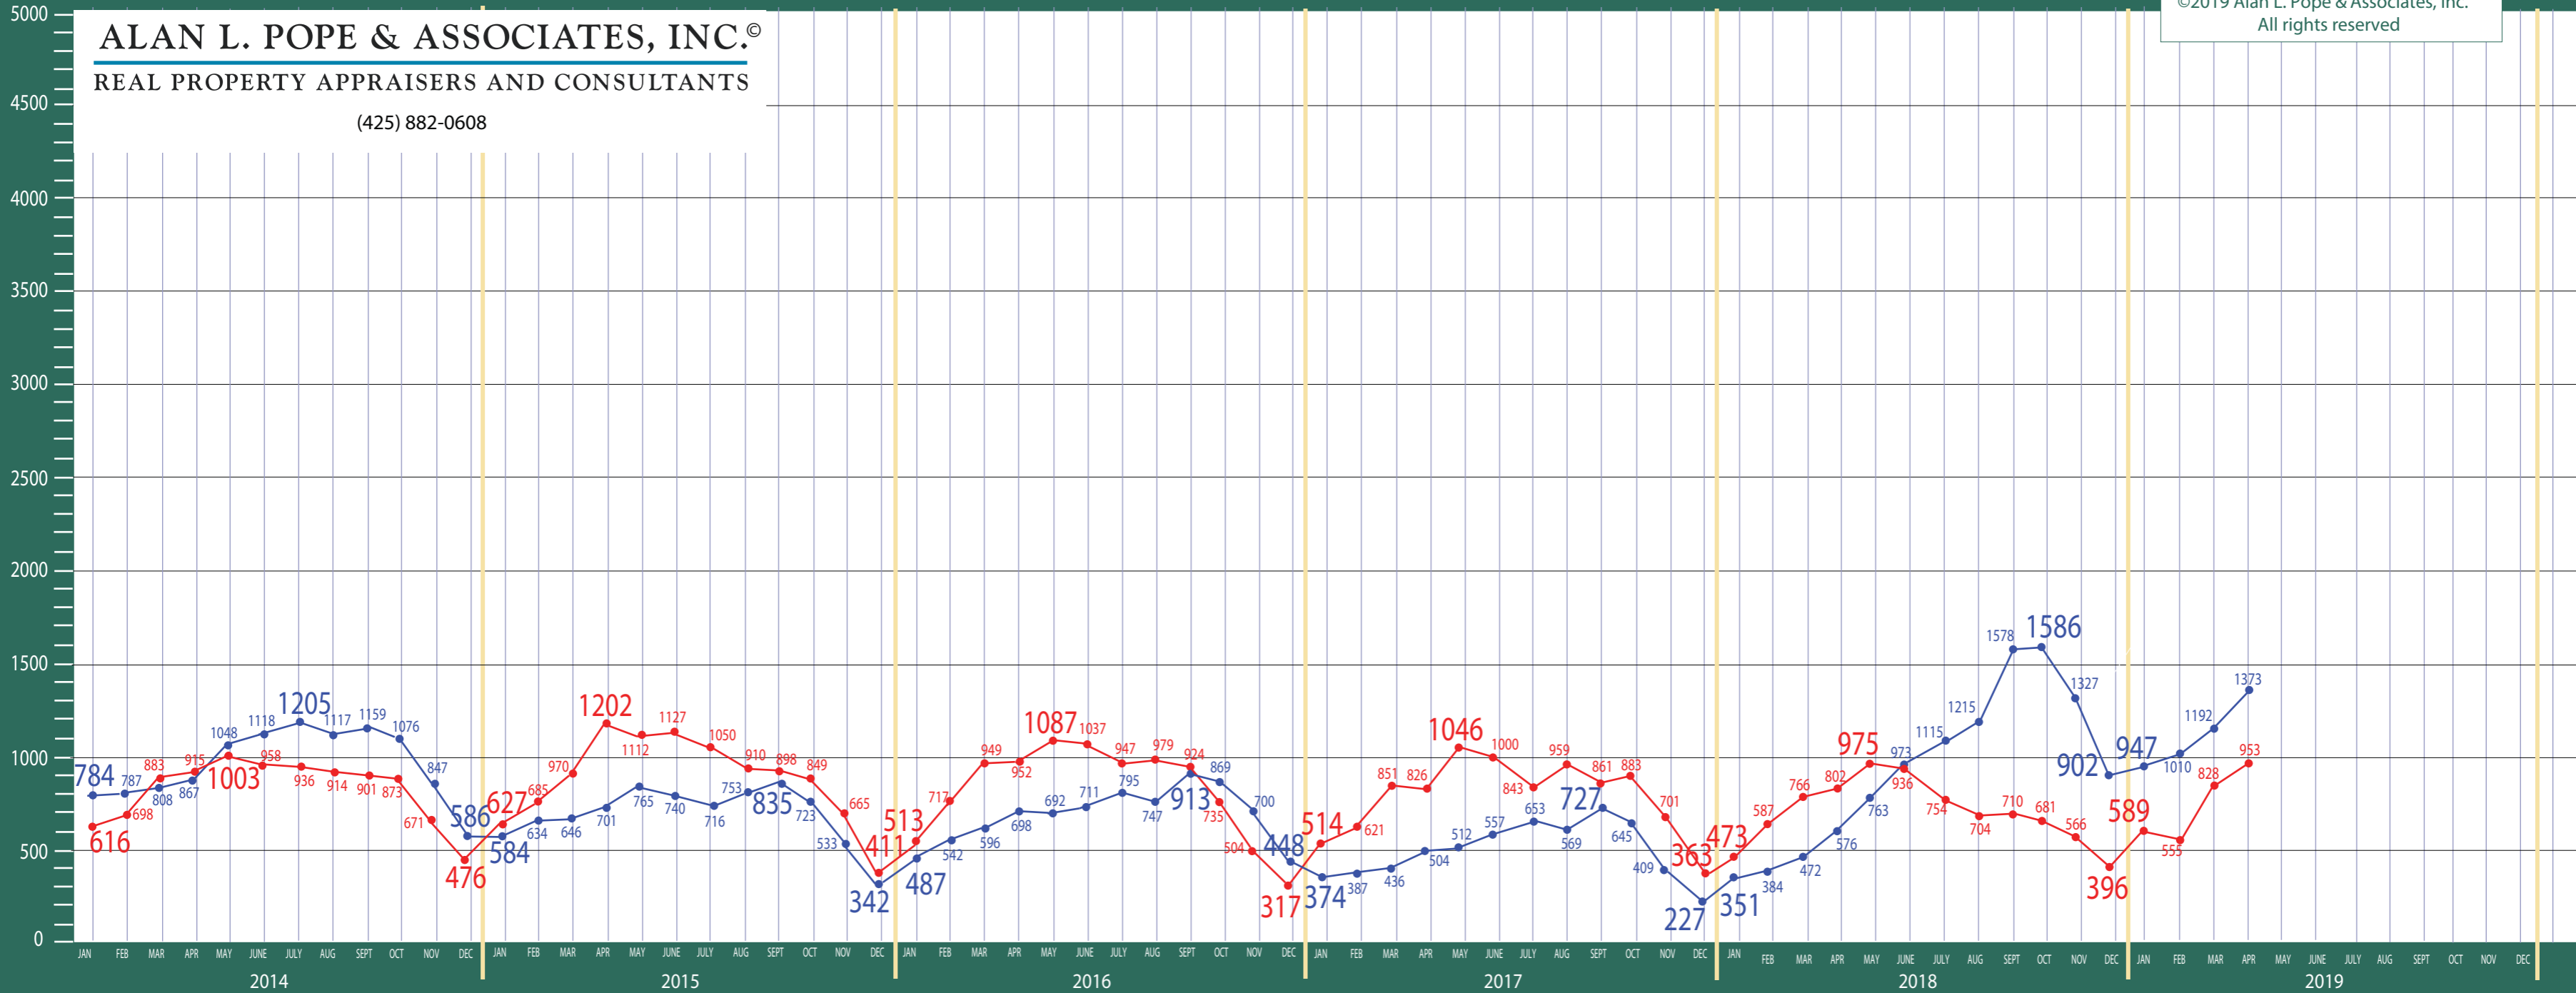

390/700-720 Central/North Seattle

Listing Residential & Condo Only

ALAN L. POPE & ASSOCIATES, INC.®
REAL PROPERTY APPRAISERS AND CONSULTANTS

(425) 882-0608

©2019 Alan L. Pope & Associates, Inc.
All rights reserved