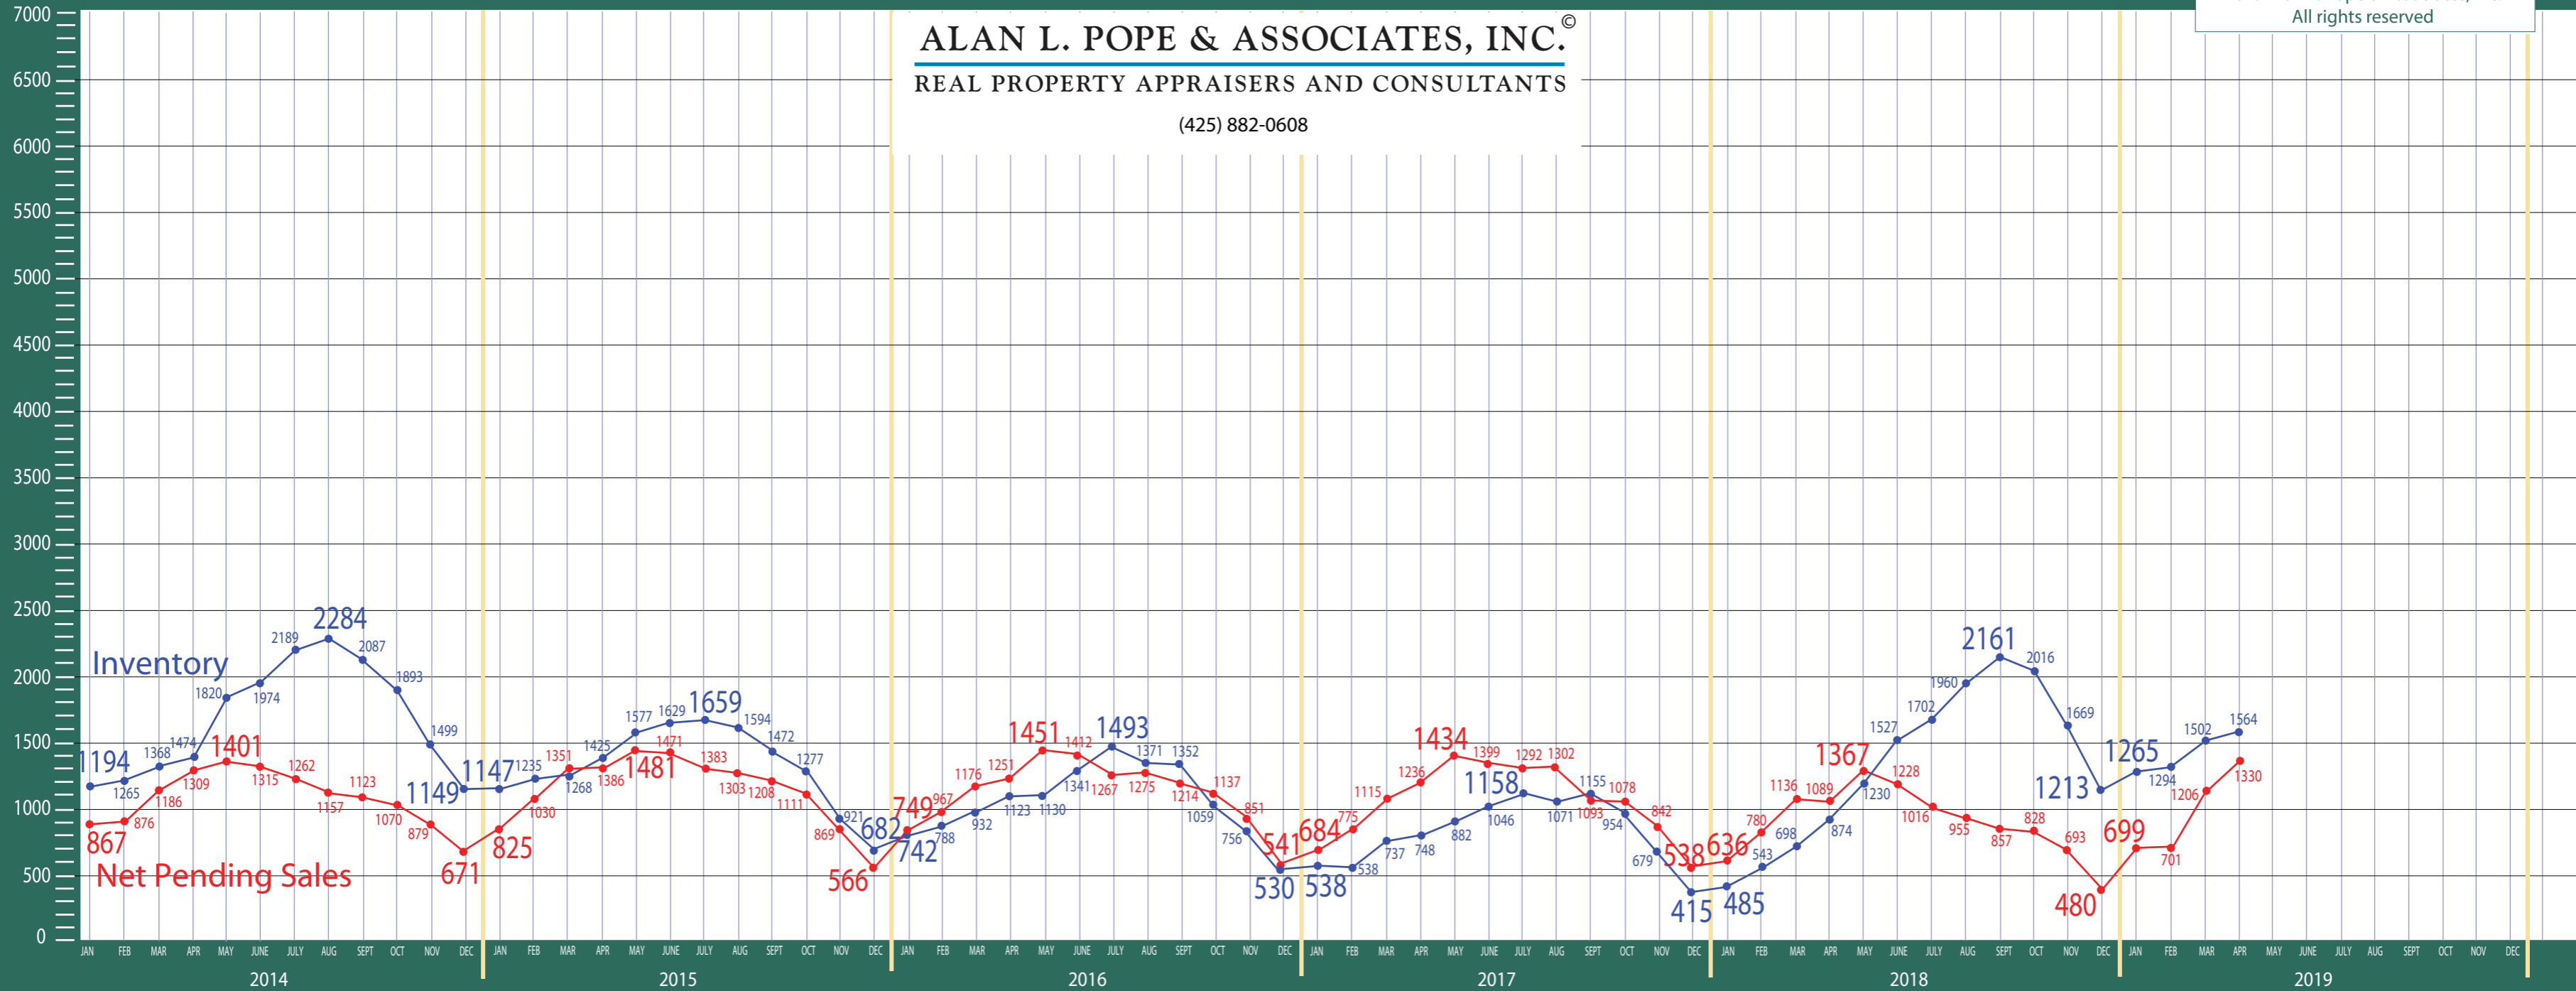

500-600 Eastside/Mercer Island

Listing Residential & Condo Only

©2019 Alan L. Pope & Associates, Inc.
All rights reserved

ALAN L. POPE & ASSOCIATES, INC.®
REAL PROPERTY APPRAISERS AND CONSULTANTS
(425) 882-0608

ALAN L. POPE & ASSOCIATES, INC.®

REAL PROPERTY APPRAISERS AND CONSULTANTS

(425) 882-0608

©2019 Alan L. Pope & Associates, Inc.
All rights reserved

Absorption of Inventory