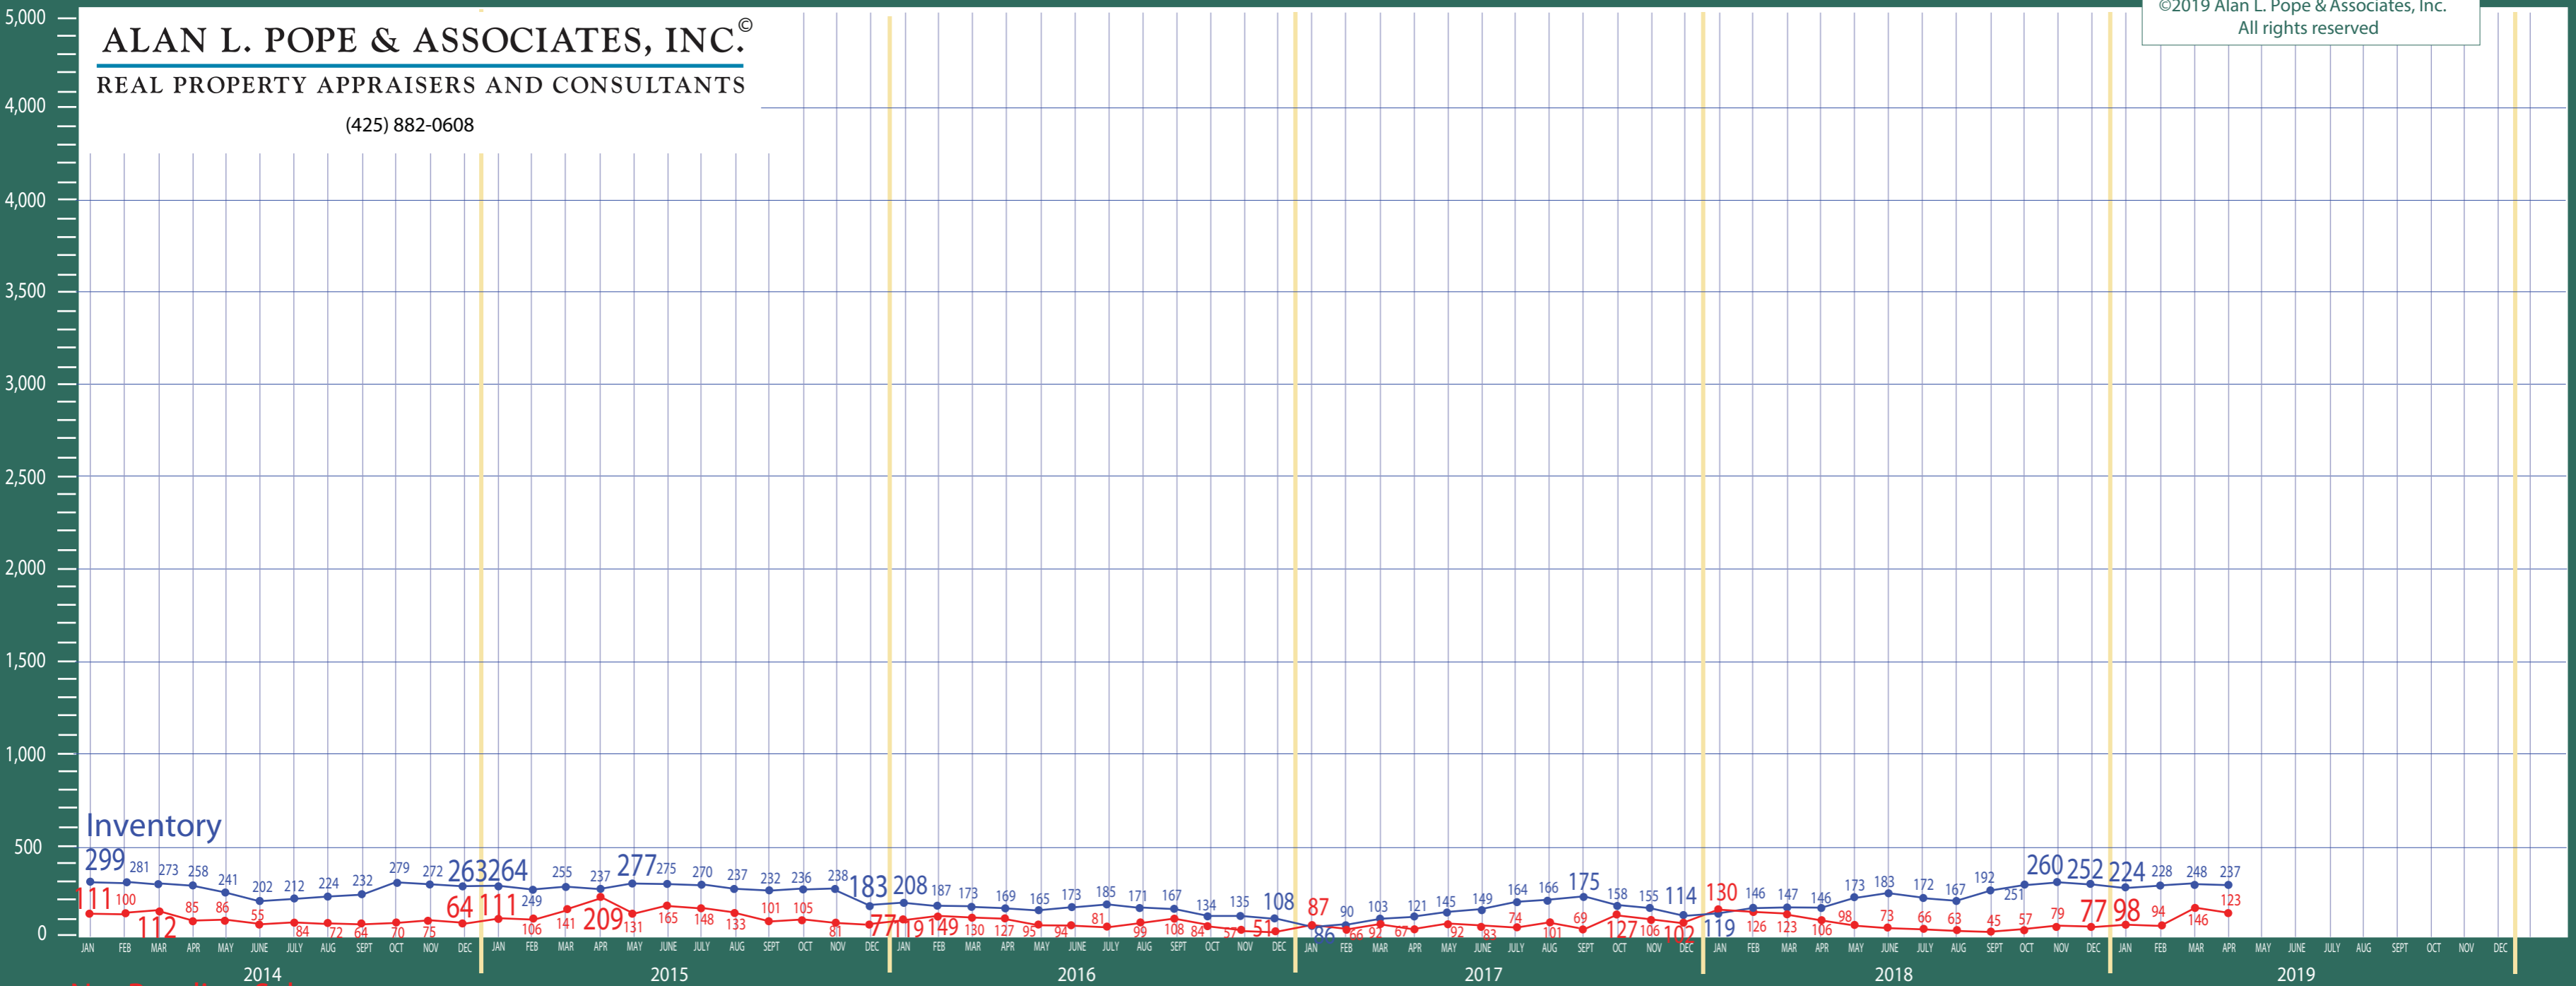

Puget Sound Region

New Construction - Condo Statistics

ALAN L. POPE & ASSOCIATES, INC.®
 REAL PROPERTY APPRAISERS AND CONSULTANTS
 (425) 882-0608

©2019 Alan L. Pope & Associates, Inc.
 All rights reserved

New Construction - Condo Statistics