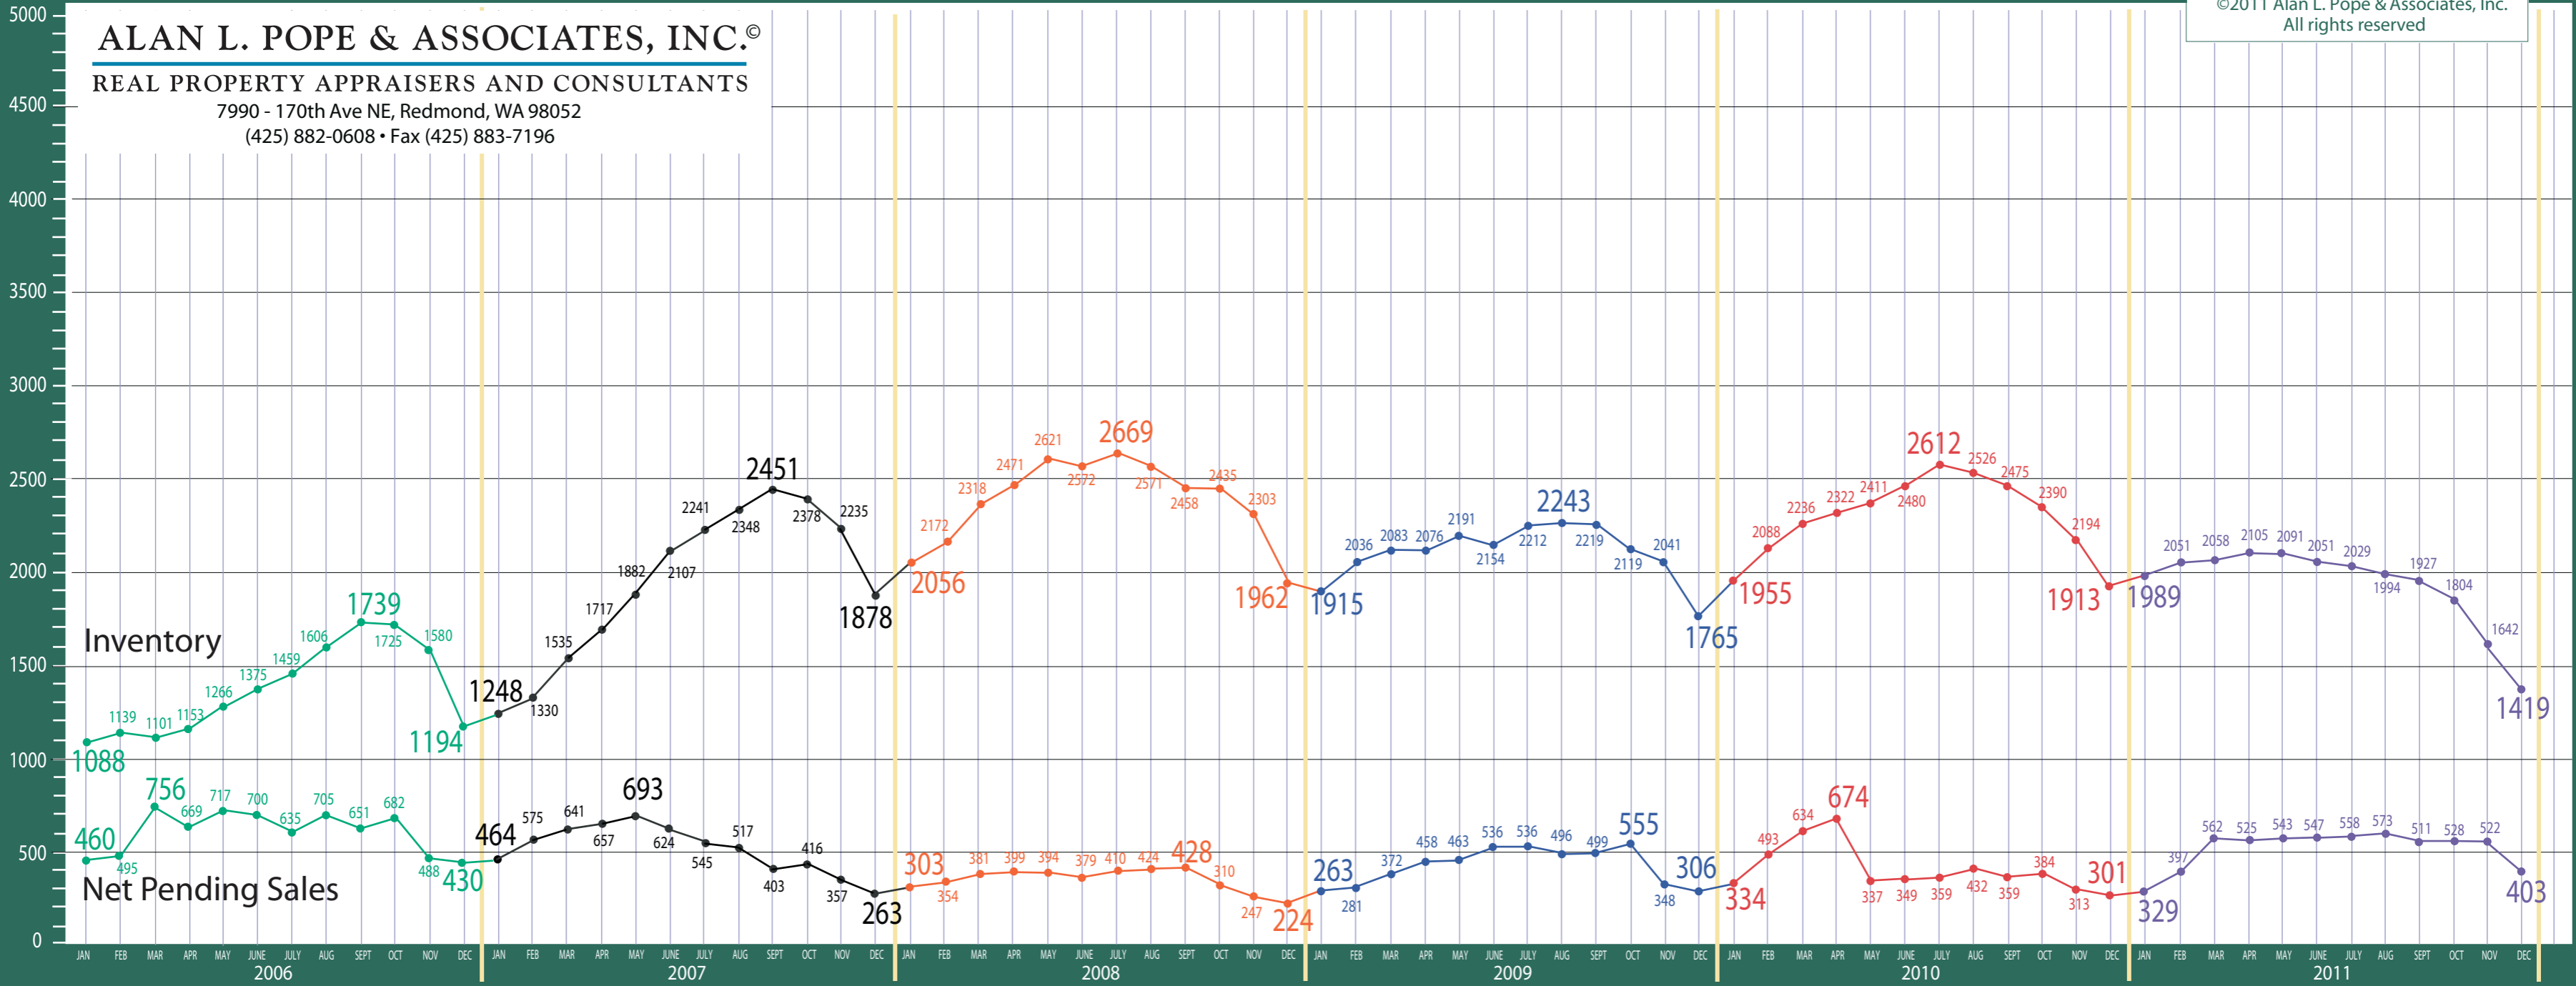

100-140 West Seattle to Federal Way

Listing Residential & Condo Only

©2011 Alan L. Pope & Associates, Inc.
All rights reserved

ALAN L. POPE & ASSOCIATES, INC.®

REAL PROPERTY APPRAISERS AND CONSULTANTS

7990 - 170th Ave NE, Redmond, WA 98052
(425) 882-0608 • Fax (425) 883-7196

100-140 West Seattle to Federal Way

Absorption of Inventory Residential & Condo Only

ALAN L. POPE & ASSOCIATES, INC.®

REAL PROPERTY APPRAISERS AND CONSULTANTS

7990 - 170th Ave NE, Redmond, WA 98052

(425) 882-0608 • Fax (425) 883-7196