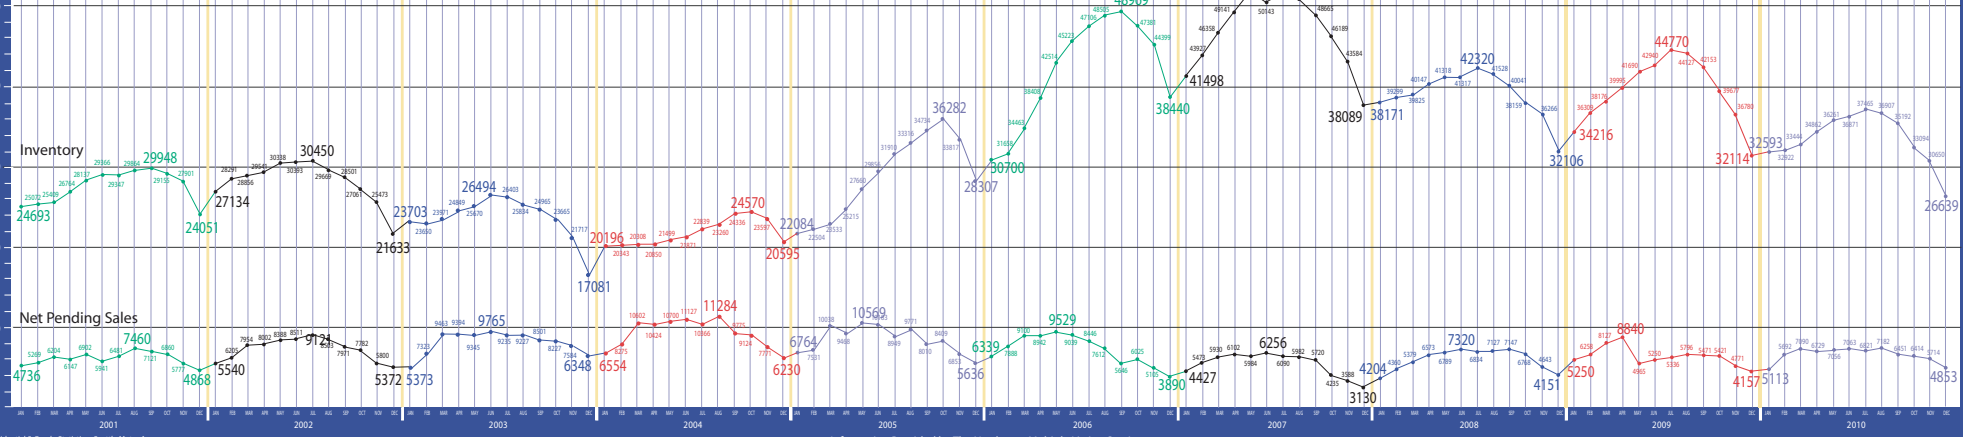

**ALAN L. POPE & ASSOCIATES, INC.®**  
 REAL PROPERTY APPRAISERS AND CONSULTANTS  
 7990 - 170th Ave NE, Ste 101, Redmond, WA 98052  
 (425) 882-0608 • Fax (425) 883-7196

**ALAN L. POPE & ASSOCIATES, INC.**  
 REAL PROPERTY APPRAISERS AND CONSULTANTS  
 7990 - 170th Ave NE, Ste 101, Redmond, WA 98052  
 (425) 882-0608 • Fax (425) 883-7196