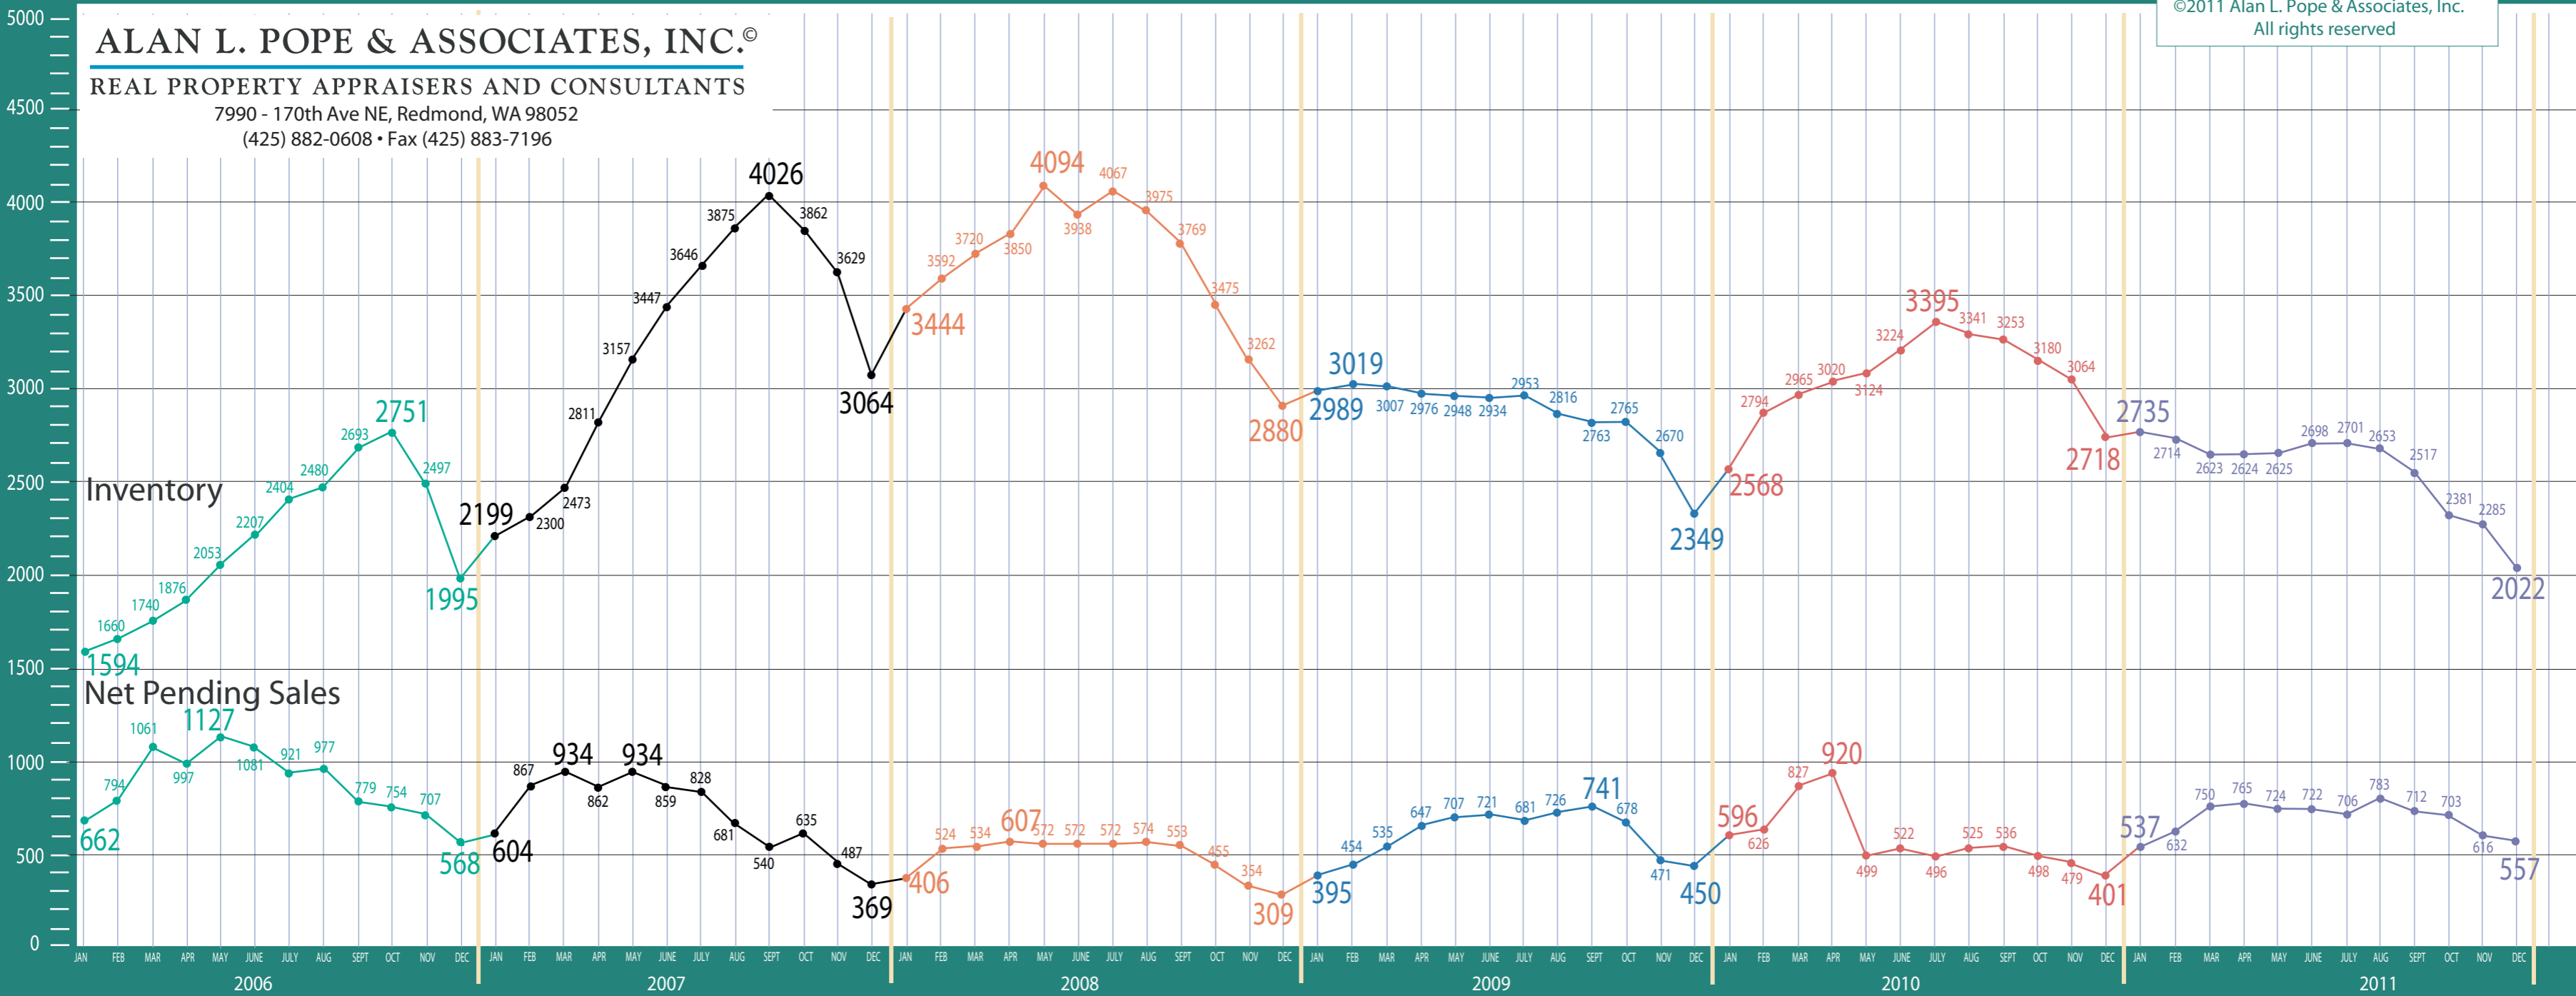

300-380 Auburn, Kent, Renton, South Seattle

Listing Residential & Condo Only

©2011 Alan L. Pope & Associates, Inc.
All rights reserved

ALAN L. POPE & ASSOCIATES, INC.®

REAL PROPERTY APPRAISERS AND CONSULTANTS

7990 - 170th Ave NE, Redmond, WA 98052
(425) 882-0608 • Fax (425) 883-7196

©2011 Alan L. Pope & Associates, Inc.
All rights reserved

ALAN L. POPE & ASSOCIATES, INC.®
 REAL PROPERTY APPRAISERS AND CONSULTANTS
 7990 - 170th Ave NE, Redmond, WA 98052
 (425) 882-0608 • Fax (425) 883-7196