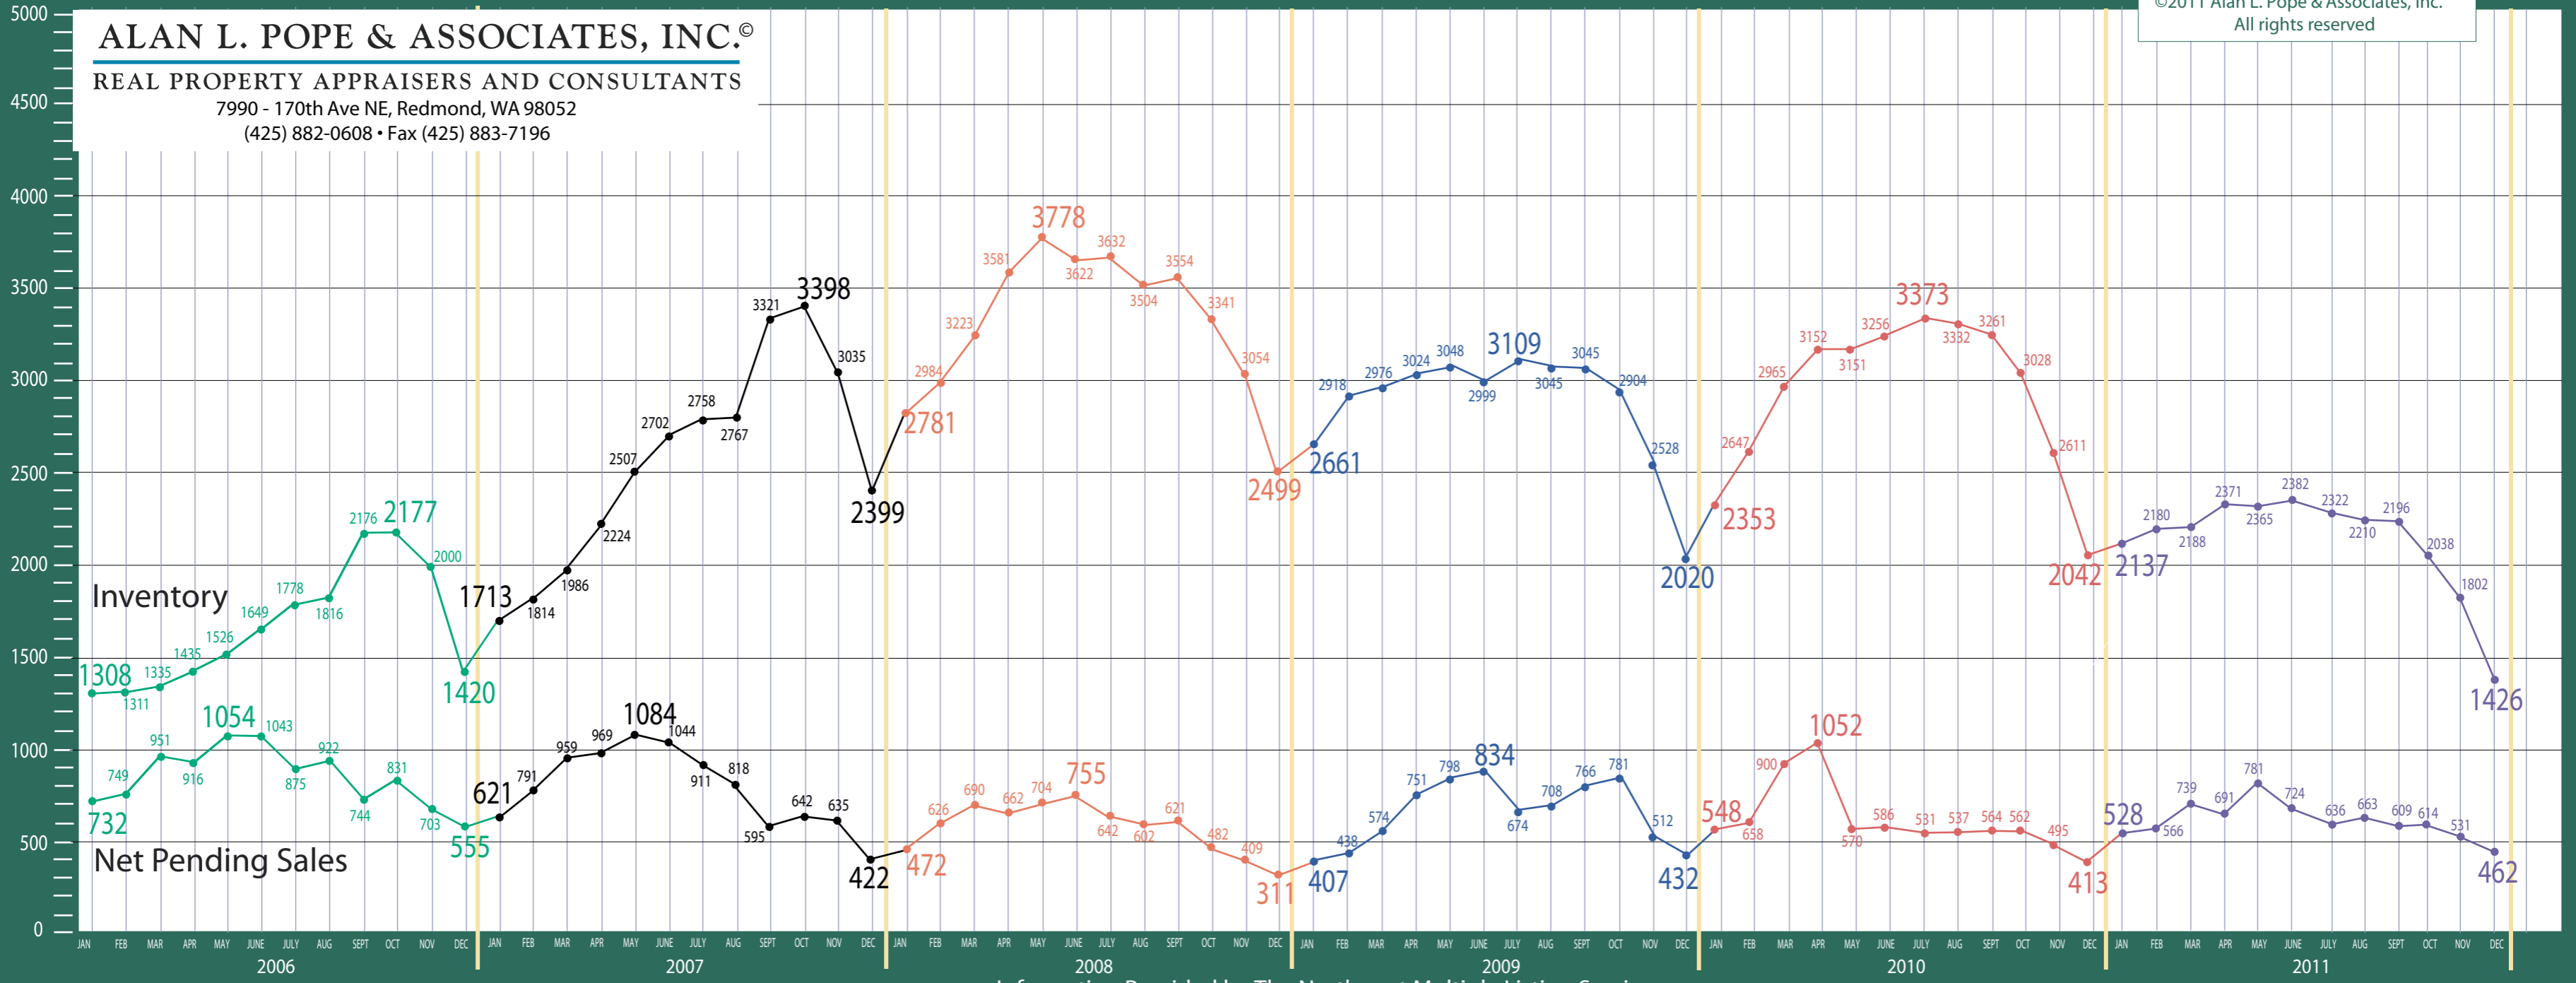

390/700-720 Central/North Seattle

Listing Residential & Condo Only

©2011 Alan L. Pope & Associates, Inc.
All rights reserved

ALAN L. POPE & ASSOCIATES, INC.®

REAL PROPERTY APPRAISERS AND CONSULTANTS

7990 - 170th Ave NE, Redmond, WA 98052
(425) 882-0608 • Fax (425) 883-7196