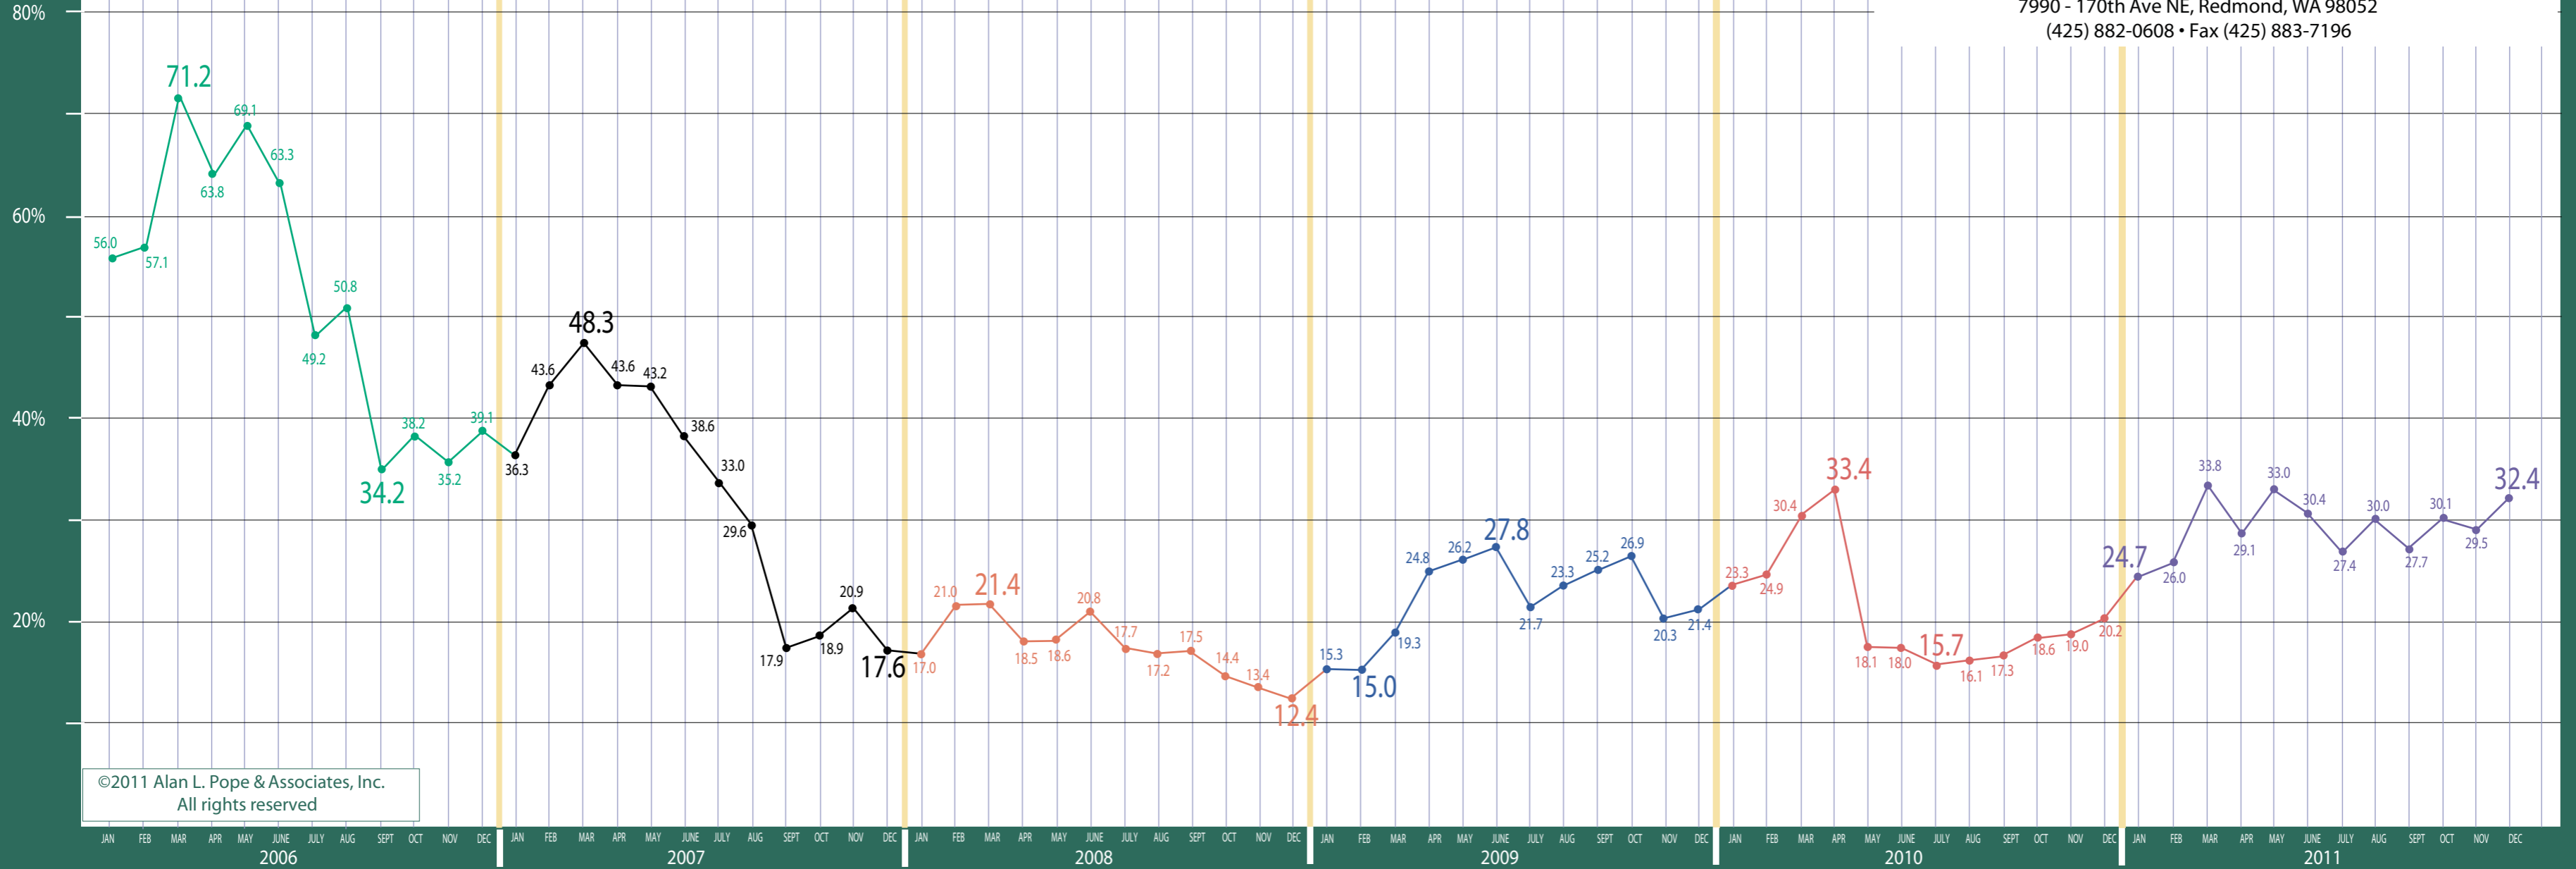

Absorption of Inventory

©2011 Alan L. Pope & Associates, Inc.
All rights reserved