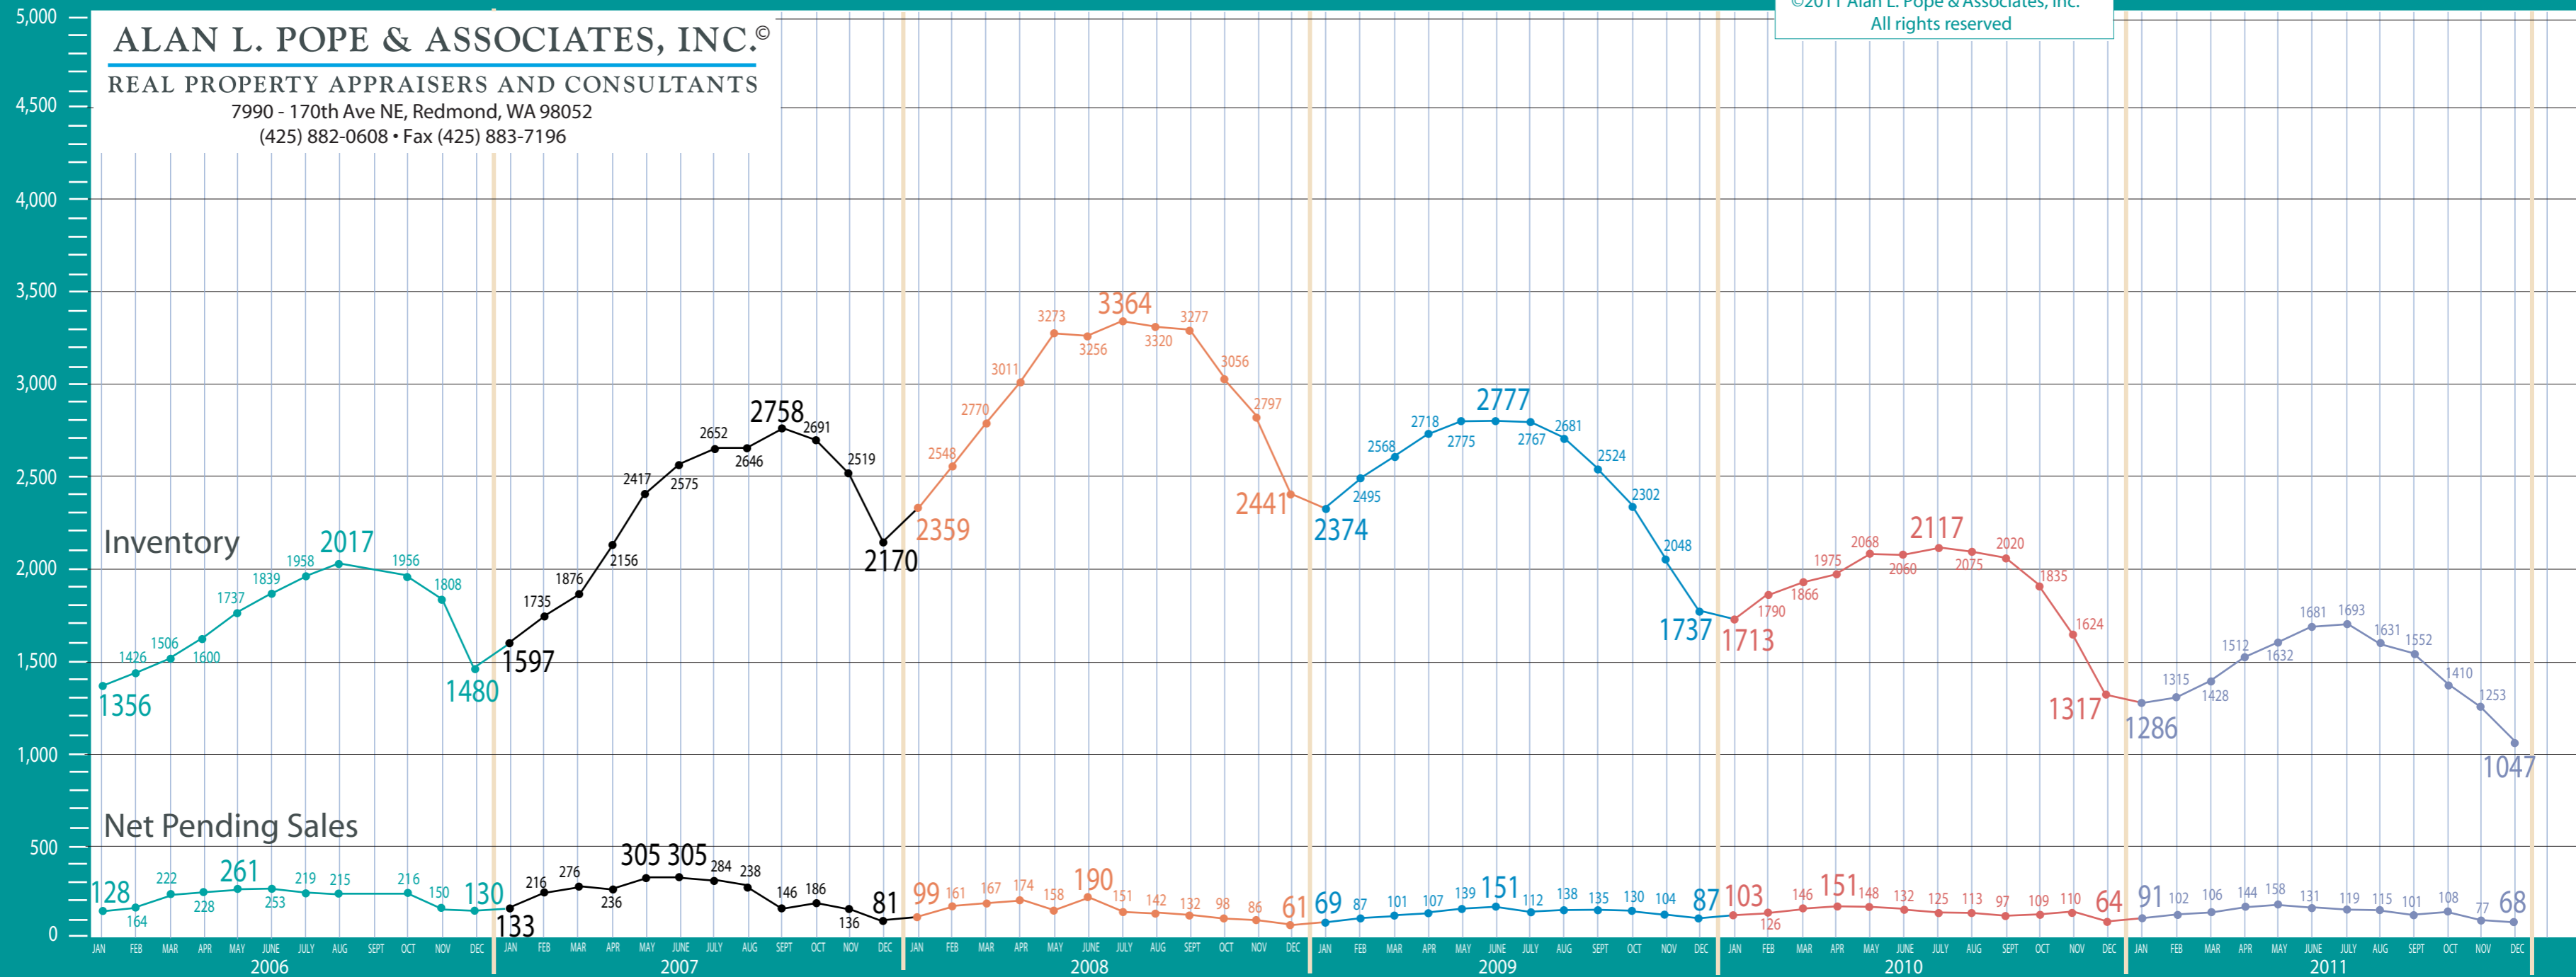

All NWMLS Areas Combined

\$1,000,000 + Residential & Condo Statistics

©2011 Alan L. Pope & Associates, Inc.
All rights reserved

ALAN L. POPE & ASSOCIATES, INC.®
REAL PROPERTY APPRAISERS AND CONSULTANTS
 7990 - 170th Ave NE, Redmond, WA 98052
 (425) 882-0608 • Fax (425) 883-7196

All NWMLS Areas Combined

\$1,000,000 + Absorption of Inventory Residential & Condo Only

ALAN L. POPE & ASSOCIATES, INC.®

REAL PROPERTY APPRAISERS AND CONSULTANTS

7990 - 170th Ave NE, Redmond, WA 98052

(425) 882-0608 • Fax (425) 883-7196