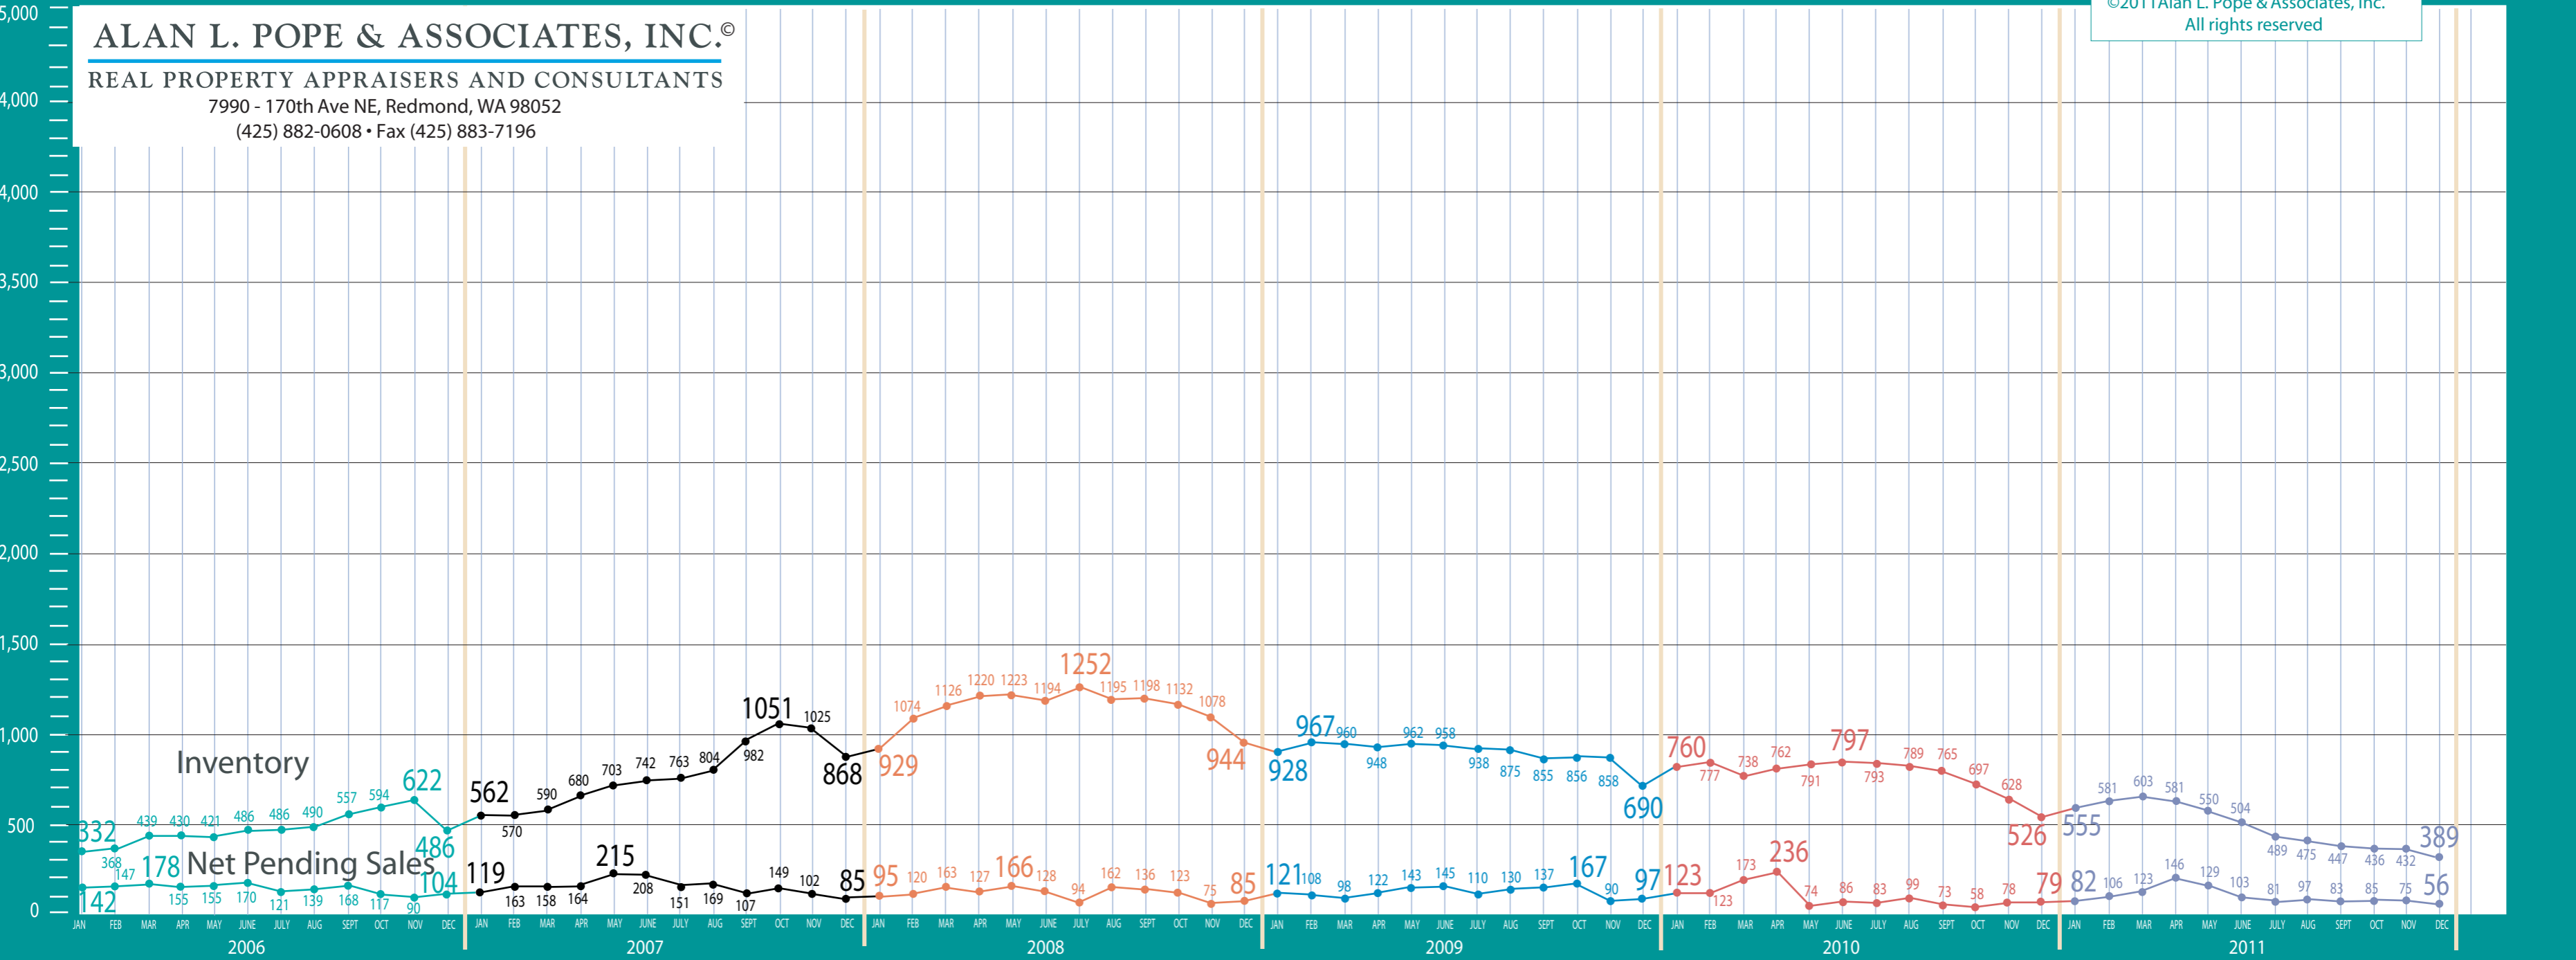

©2011 Alan L. Pope & Associates, Inc.
All rights reserved

ALAN L. POPE & ASSOCIATES, INC.®

REAL PROPERTY APPRAISERS AND CONSULTANTS

7990 - 170th Ave NE, Redmond, WA 98052
(425) 882-0608 • Fax (425) 883-7196

King & Snohomish County

New Contruction - Residential & Condo Statistics

ALAN L. POPE & ASSOCIATES, INC.®

REAL PROPERTY APPRAISERS AND CONSULTANTS

7990 - 170th Ave NE, Redmond, WA 98052

(425) 882-0608 • Fax (425) 883-7196