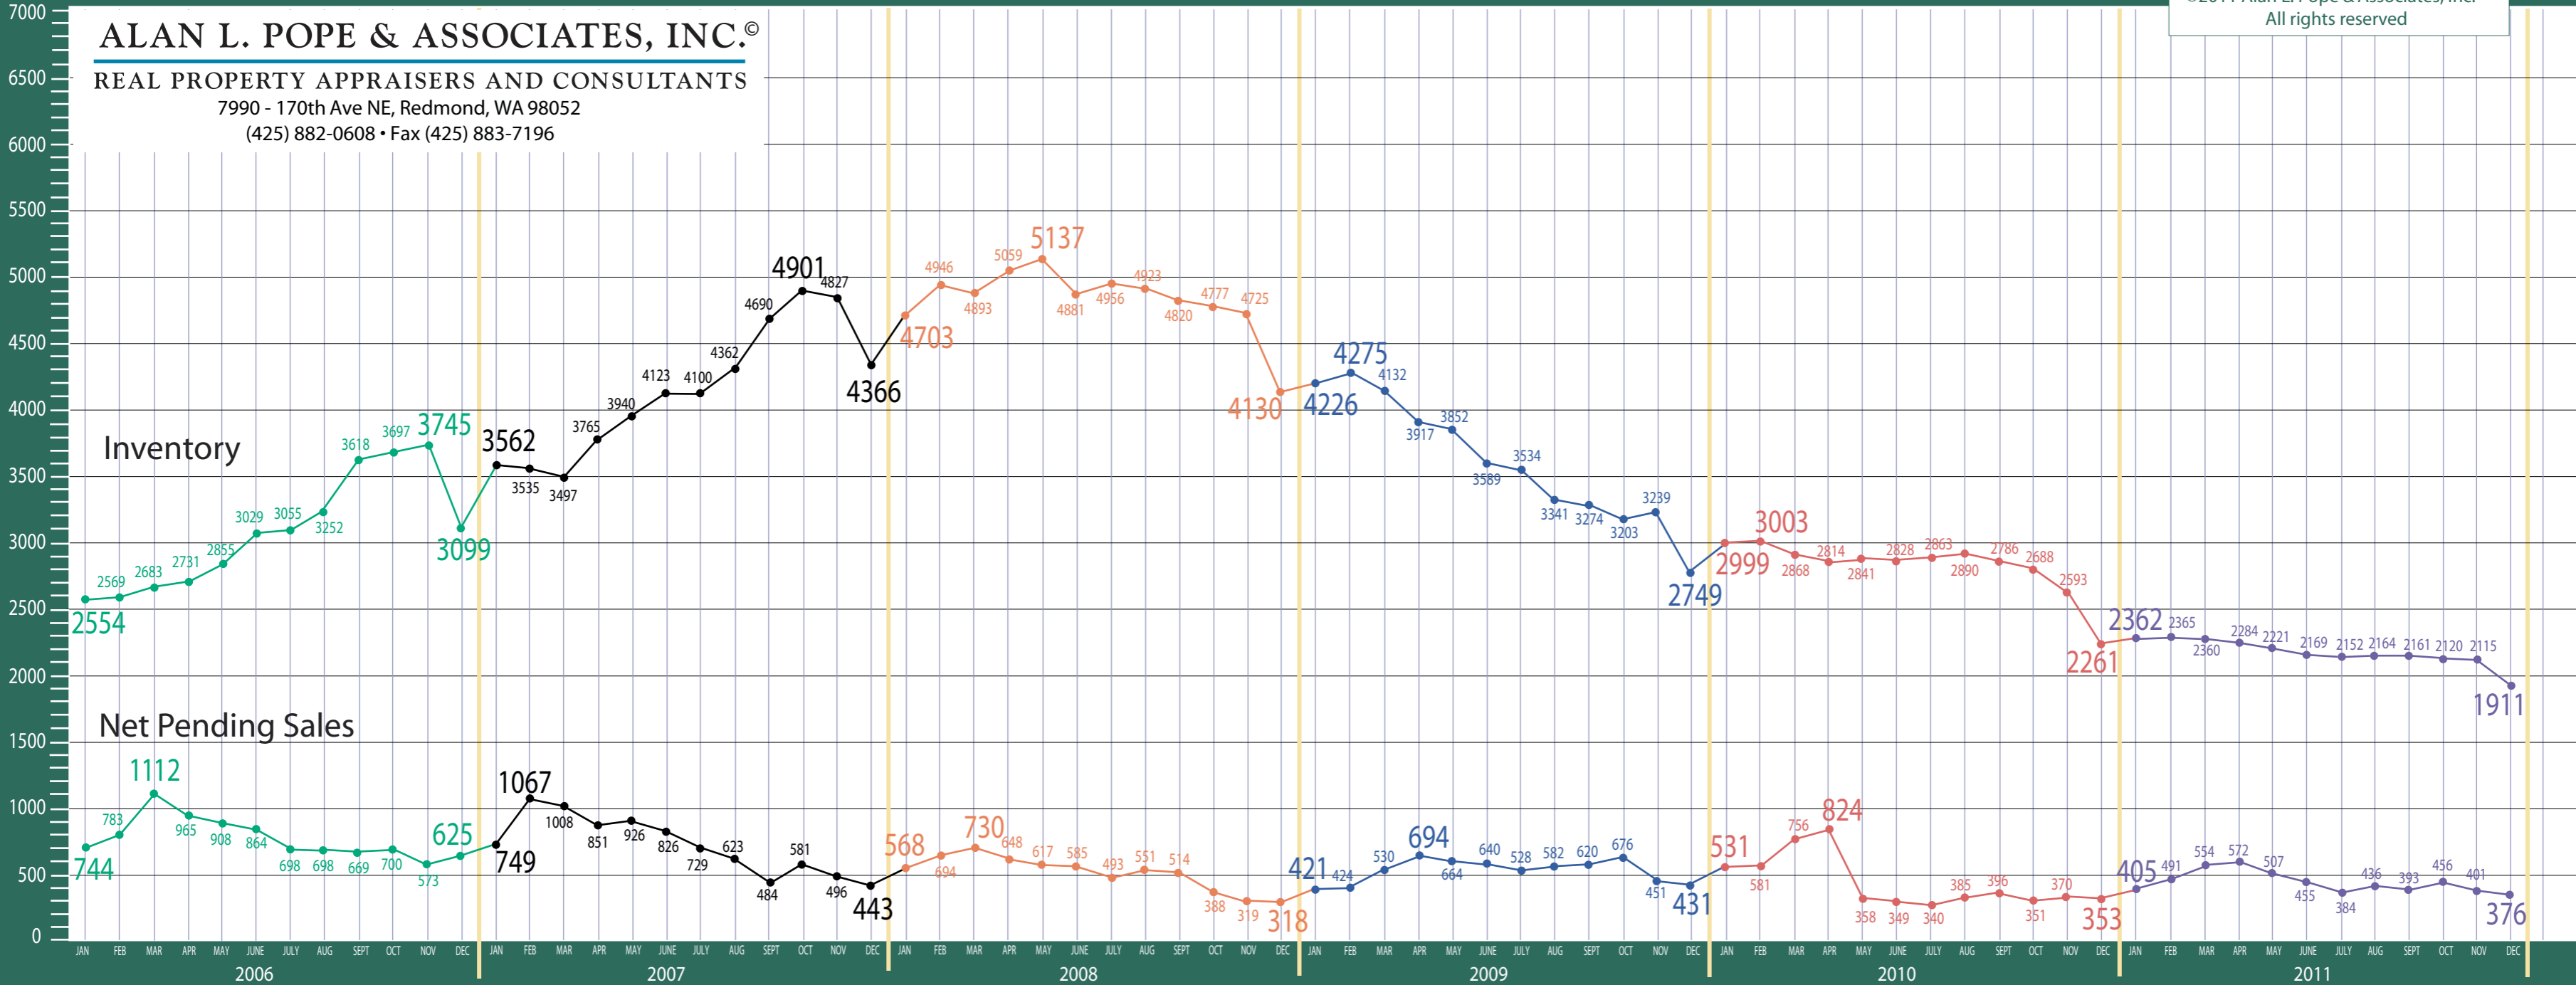

ALAN L. POPE & ASSOCIATES, INC.®

REAL PROPERTY APPRAISERS AND CONSULTANTS

7990 - 170th Ave NE, Redmond, WA 98052

(425) 882-0608 • Fax (425) 883-7196

©2011 Alan L. Pope & Associates, Inc.
All rights reserved

ALAN L. POPE & ASSOCIATES, INC.®

REAL PROPERTY APPRAISERS AND CONSULTANTS

7990 - 170th Ave NE, Redmond, WA 98052
(425) 882-0608 • Fax (425) 883-7196

Absorption of Inventory