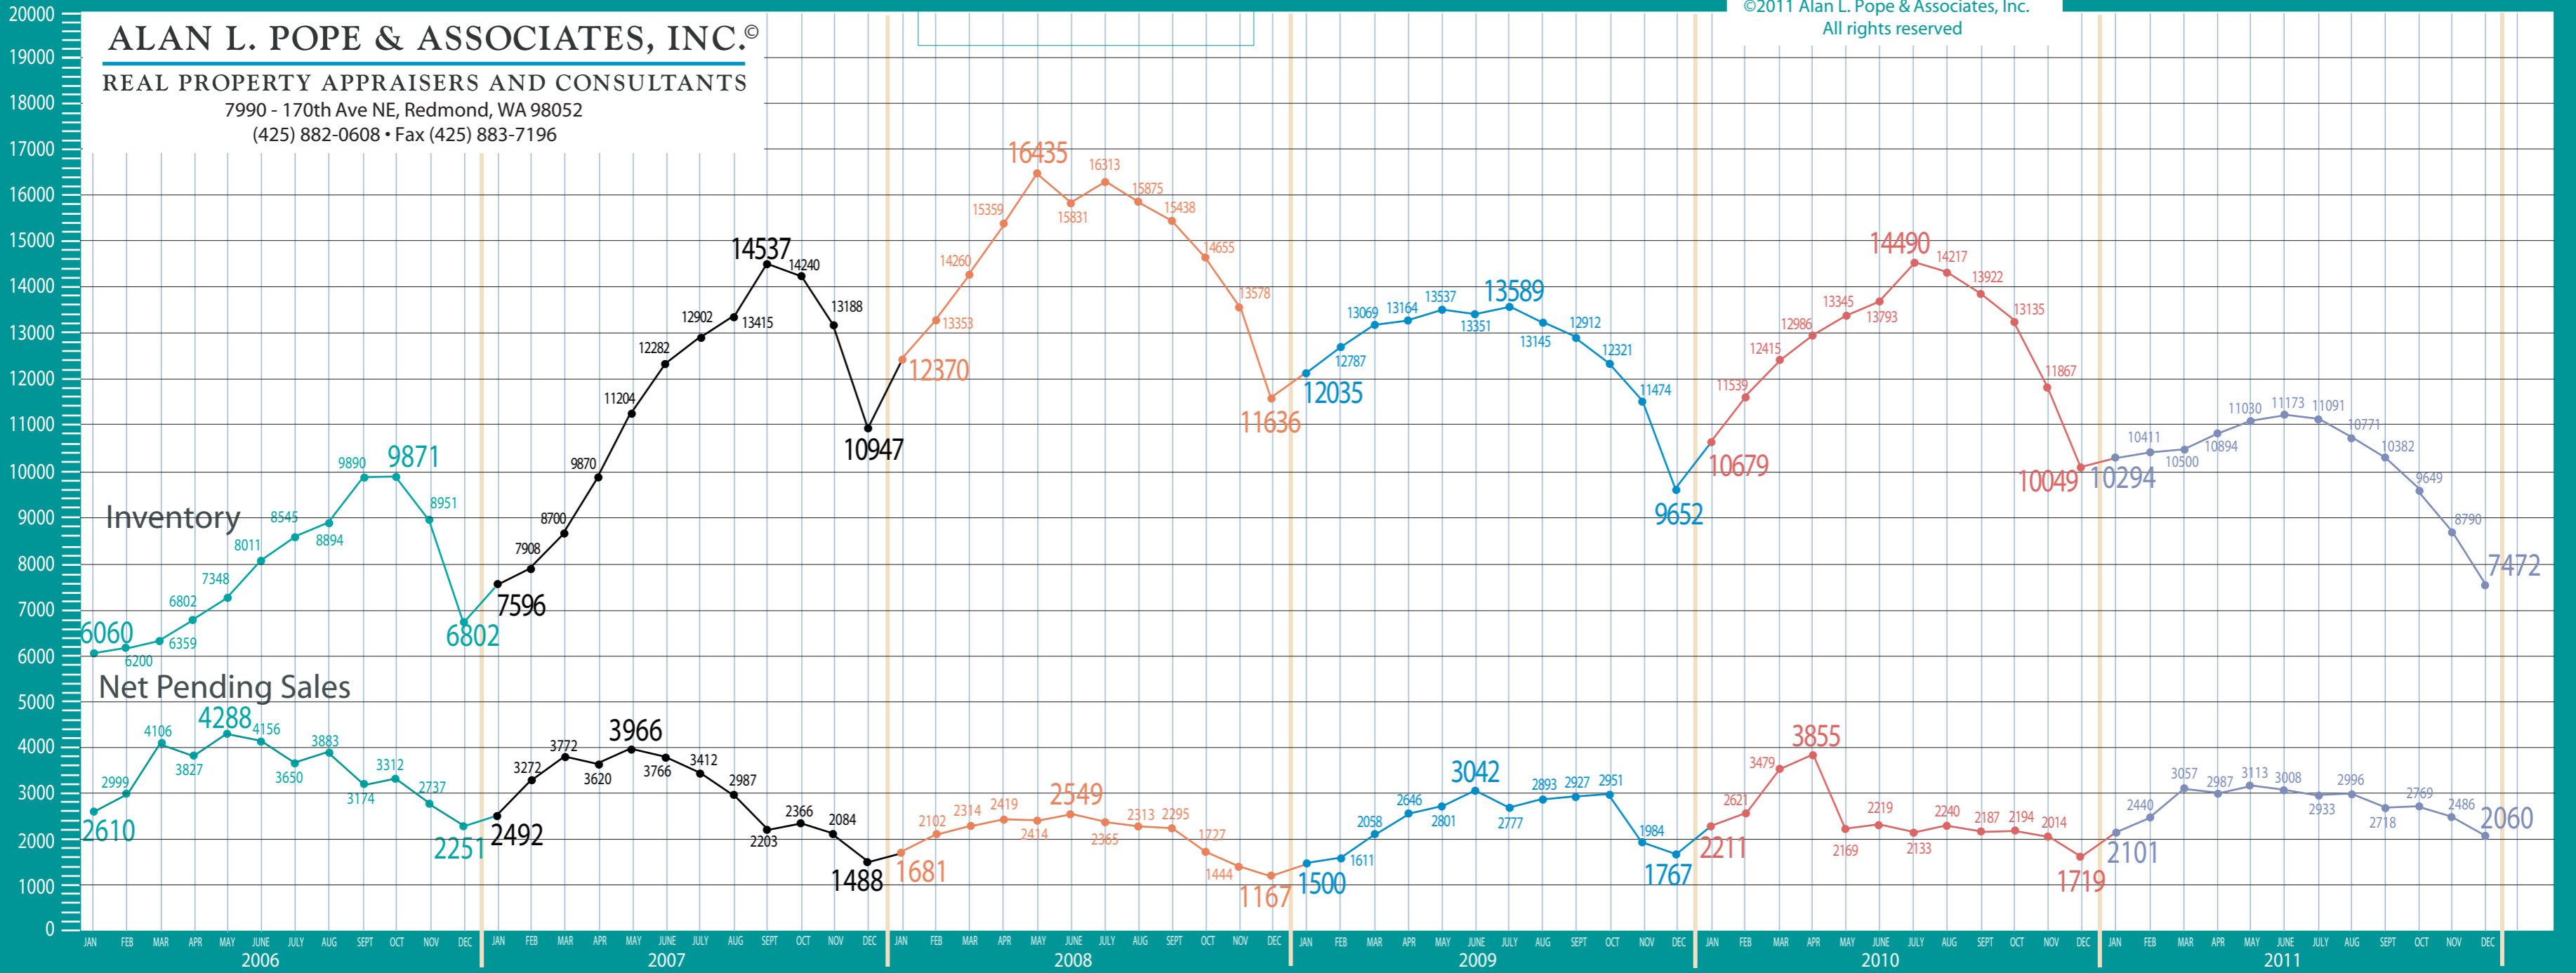

King County

Listing Residential & Condo Only

©2011 Alan L. Pope & Associates, Inc.
All rights reserved

ALAN L. POPE & ASSOCIATES, INC.®

REAL PROPERTY APPRAISERS AND CONSULTANTS

7990 - 170th Ave NE, Redmond, WA 98052
(425) 882-0608 • Fax (425) 883-7196

Information Provided by The Northwest Multiple Listing Service

©2011 Alan L. Pope & Associates, Inc.
All rights reserved

ALAN L. POPE & ASSOCIATES, INC.®
REAL PROPERTY APPRAISERS AND CONSULTANTS
 7990 - 170th Ave NE, Redmond, WA 98052
 (425) 882-0608 • Fax (425) 883-7196

Absorption of Inventory