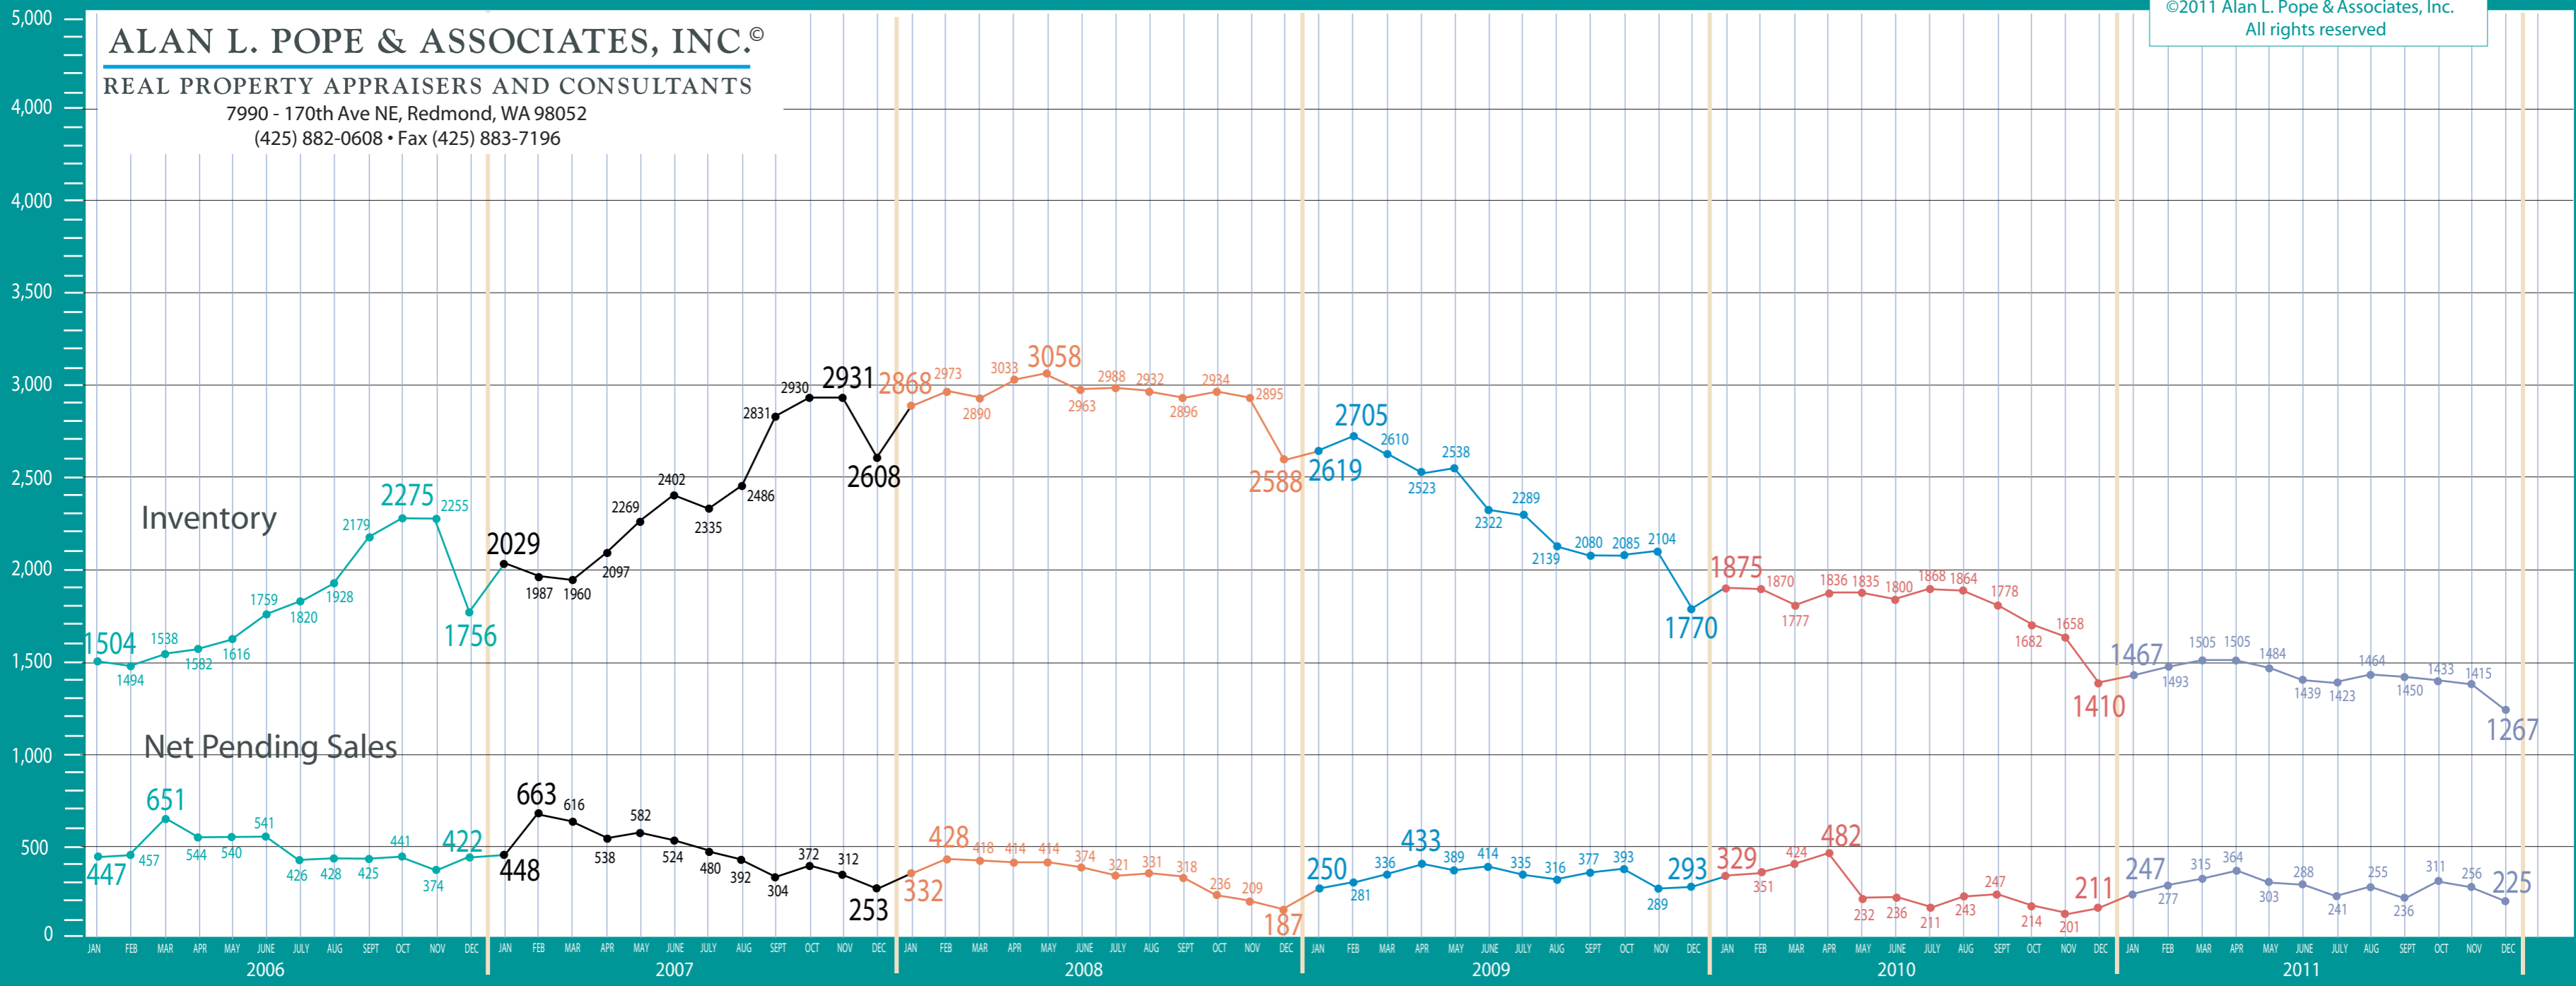

# King County

## New Construction - Residential & Condo Statistics

©2011 Alan L. Pope & Associates, Inc.  
All rights reserved

**ALAN L. POPE & ASSOCIATES, INC.®**

REAL PROPERTY APPRAISERS AND CONSULTANTS

7990 - 170th Ave NE, Redmond, WA 98052  
(425) 882-0608 • Fax (425) 883-7196