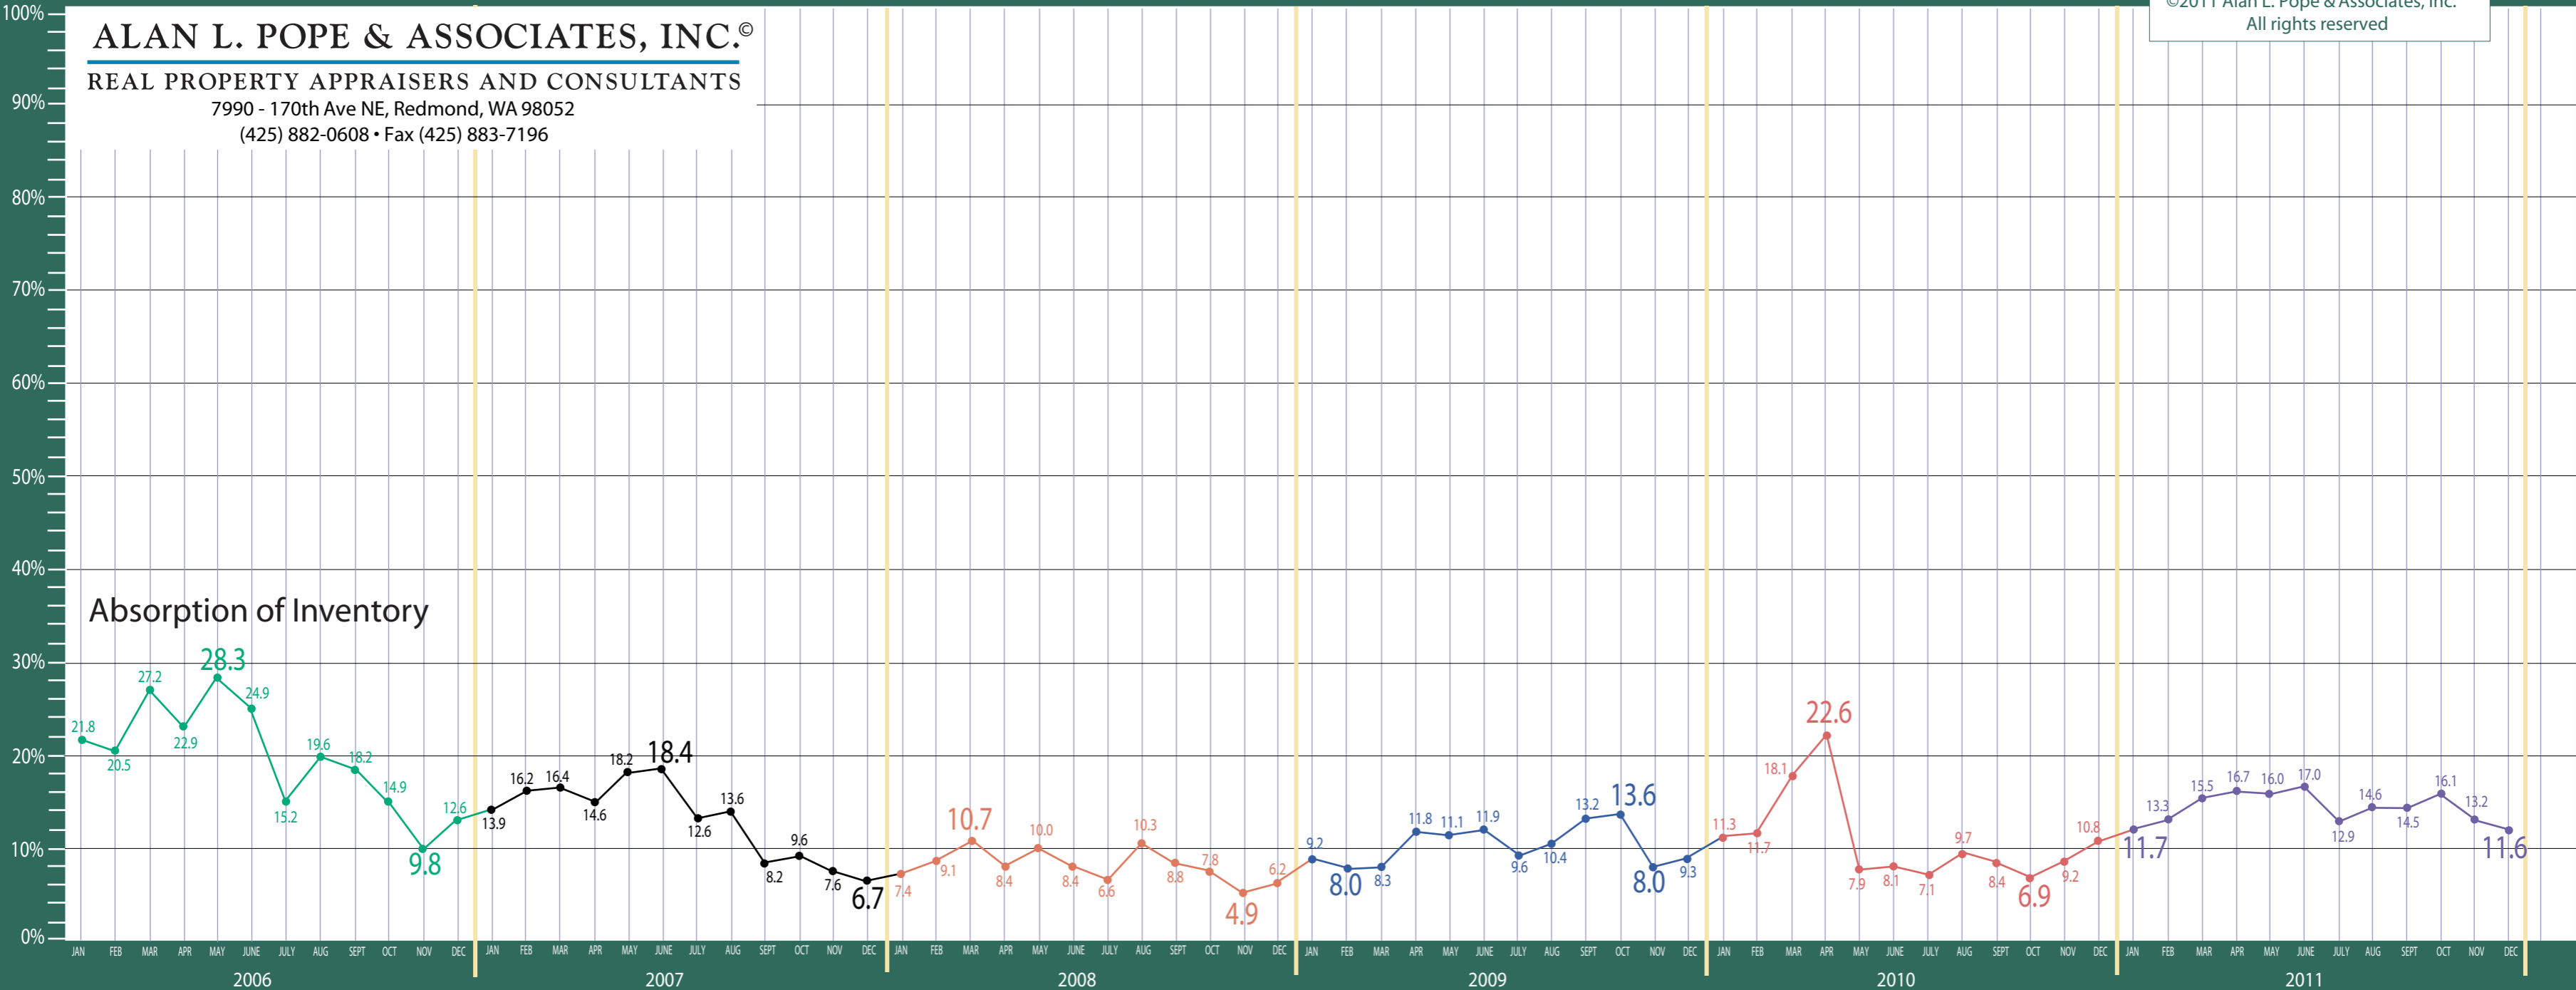

Puget Sound Region

New Construction - Condo Statistics

ALAN L. POPE & ASSOCIATES, INC.®

REAL PROPERTY APPRAISERS AND CONSULTANTS

7990 - 170th Ave NE, Redmond, WA 98052

(425) 882-0608 • Fax (425) 883-7196

©2011 Alan L. Pope & Associates, Inc.
All rights reserved

Absorption of Inventory

Information Provided by The Northwest Multiple Listing Service