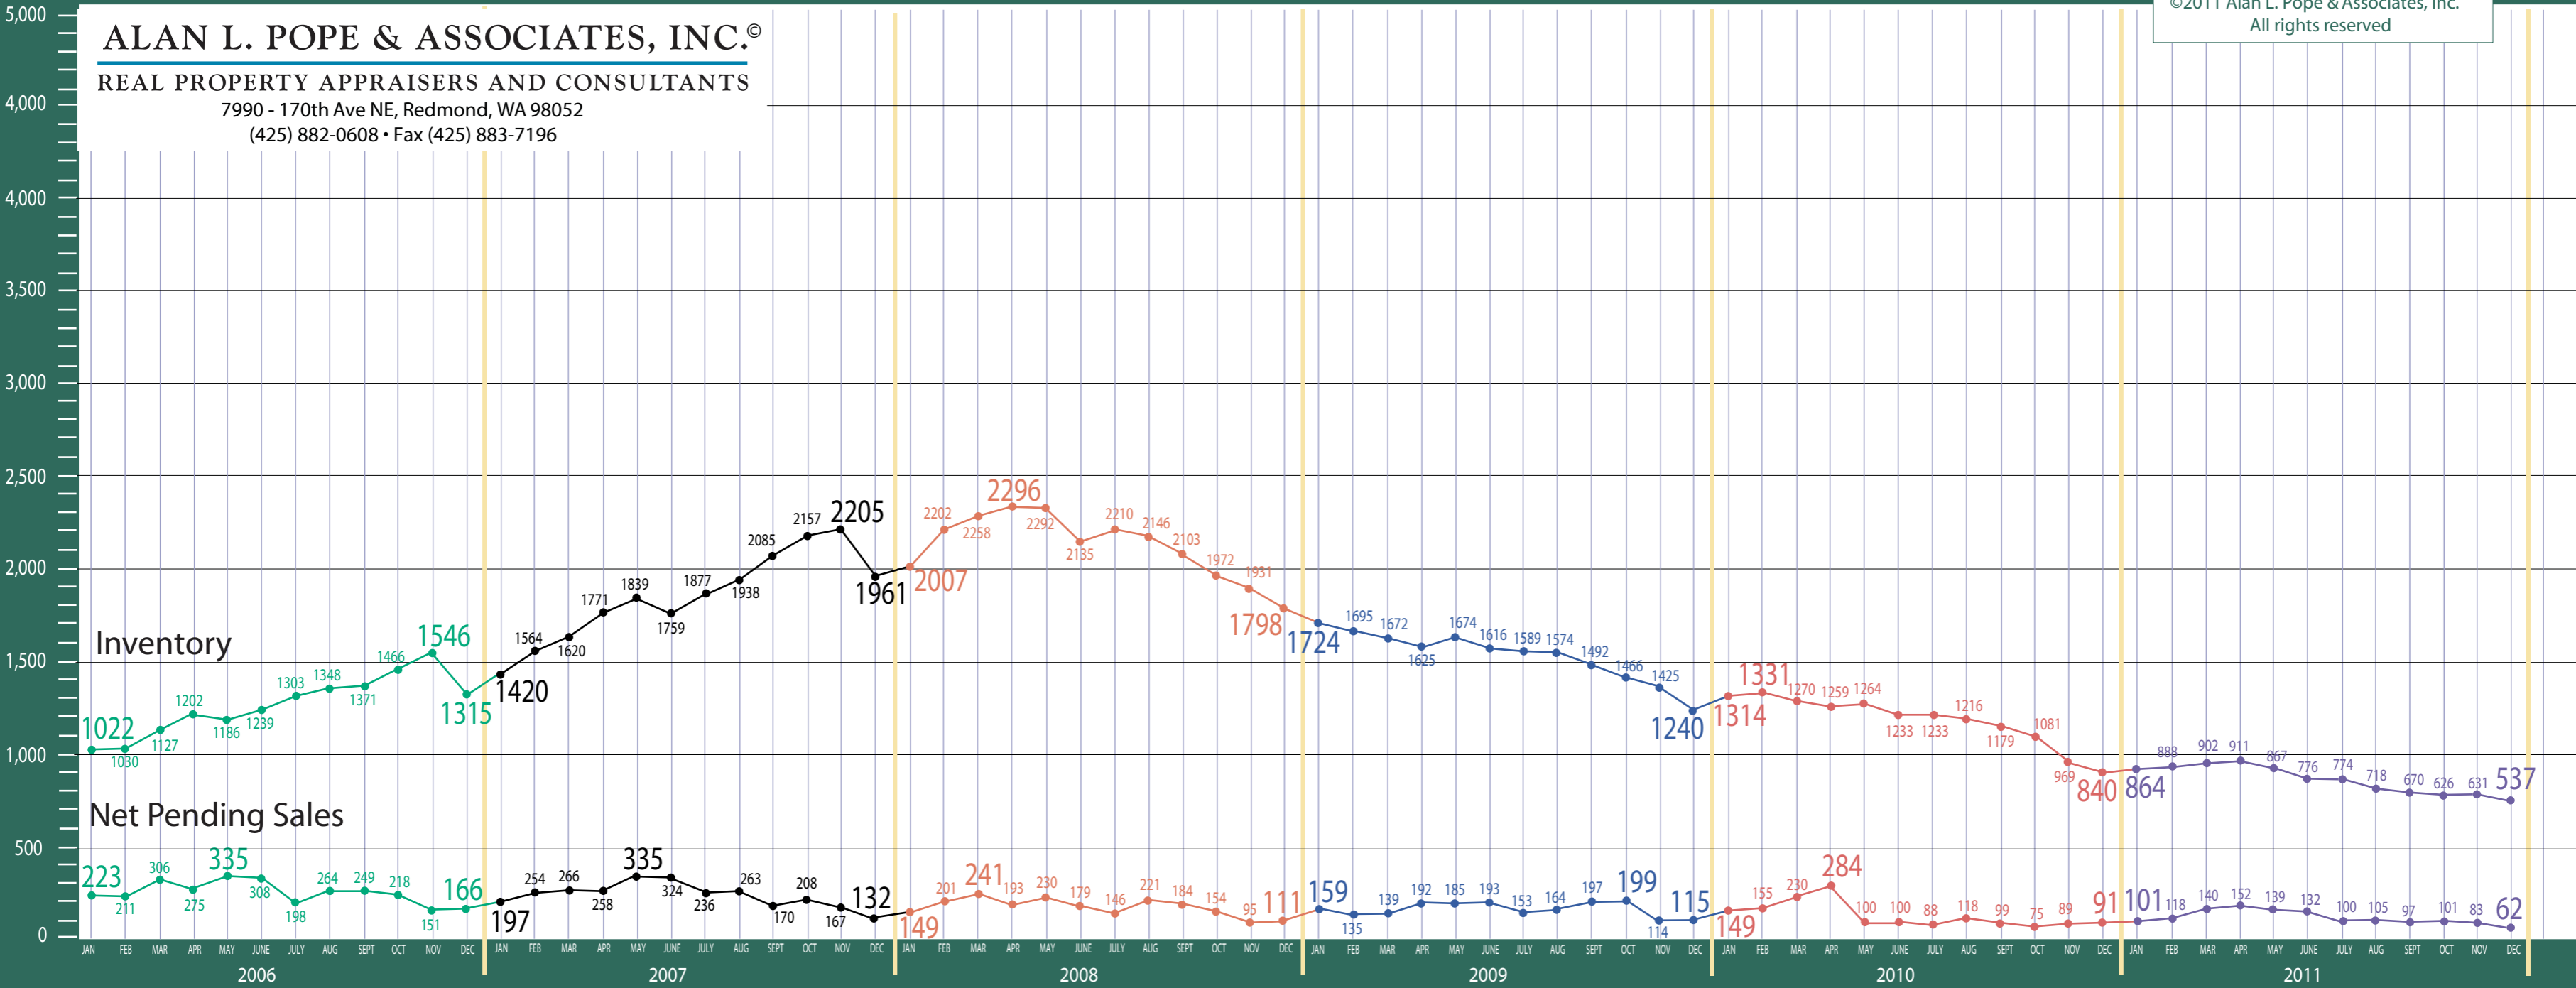

Puget Sound Region

New Construction - Condo Statistics

©2011 Alan L. Pope & Associates, Inc.
All rights reserved

ALAN L. POPE & ASSOCIATES, INC.®
REAL PROPERTY APPRAISERS AND CONSULTANTS
 7990 - 170th Ave NE, Redmond, WA 98052
 (425) 882-0608 • Fax (425) 883-7196

Puget Sound Region

New Construction - Condo Statistics

ALAN L. POPE & ASSOCIATES, INC.®

REAL PROPERTY APPRAISERS AND CONSULTANTS

7990 - 170th Ave NE, Redmond, WA 98052

(425) 882-0608 • Fax (425) 883-7196

©2011 Alan L. Pope & Associates, Inc.
All rights reserved