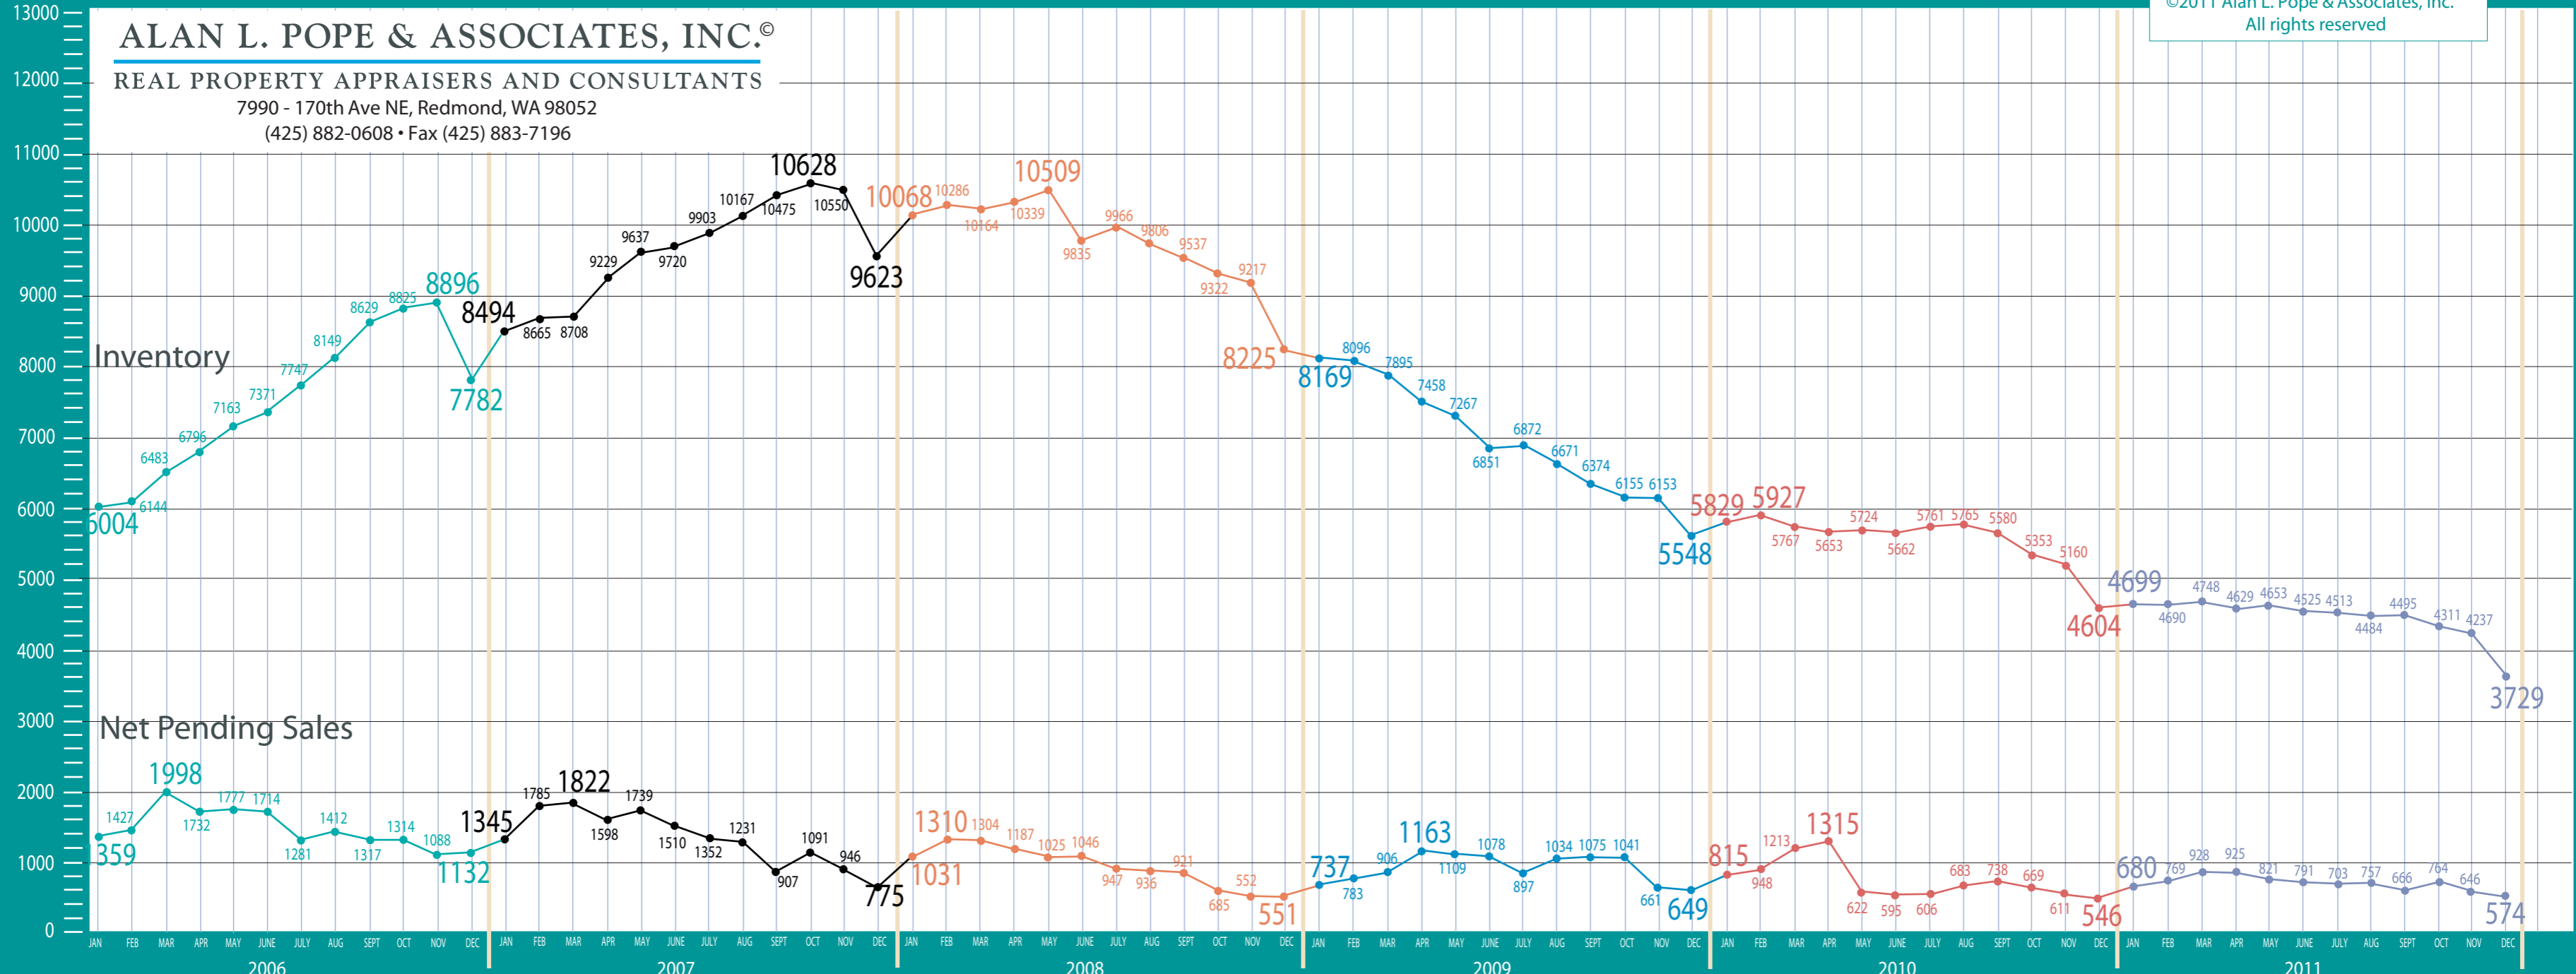

# Puget Sound Region

## New Construction - Residential & Condo Statistics

©2011 Alan L. Pope & Associates, Inc.  
All rights reserved

**ALAN L. POPE & ASSOCIATES, INC.®**  
 REAL PROPERTY APPRAISERS AND CONSULTANTS  
 7990 - 170th Ave NE, Redmond, WA 98052  
 (425) 882-0608 • Fax (425) 883-7196