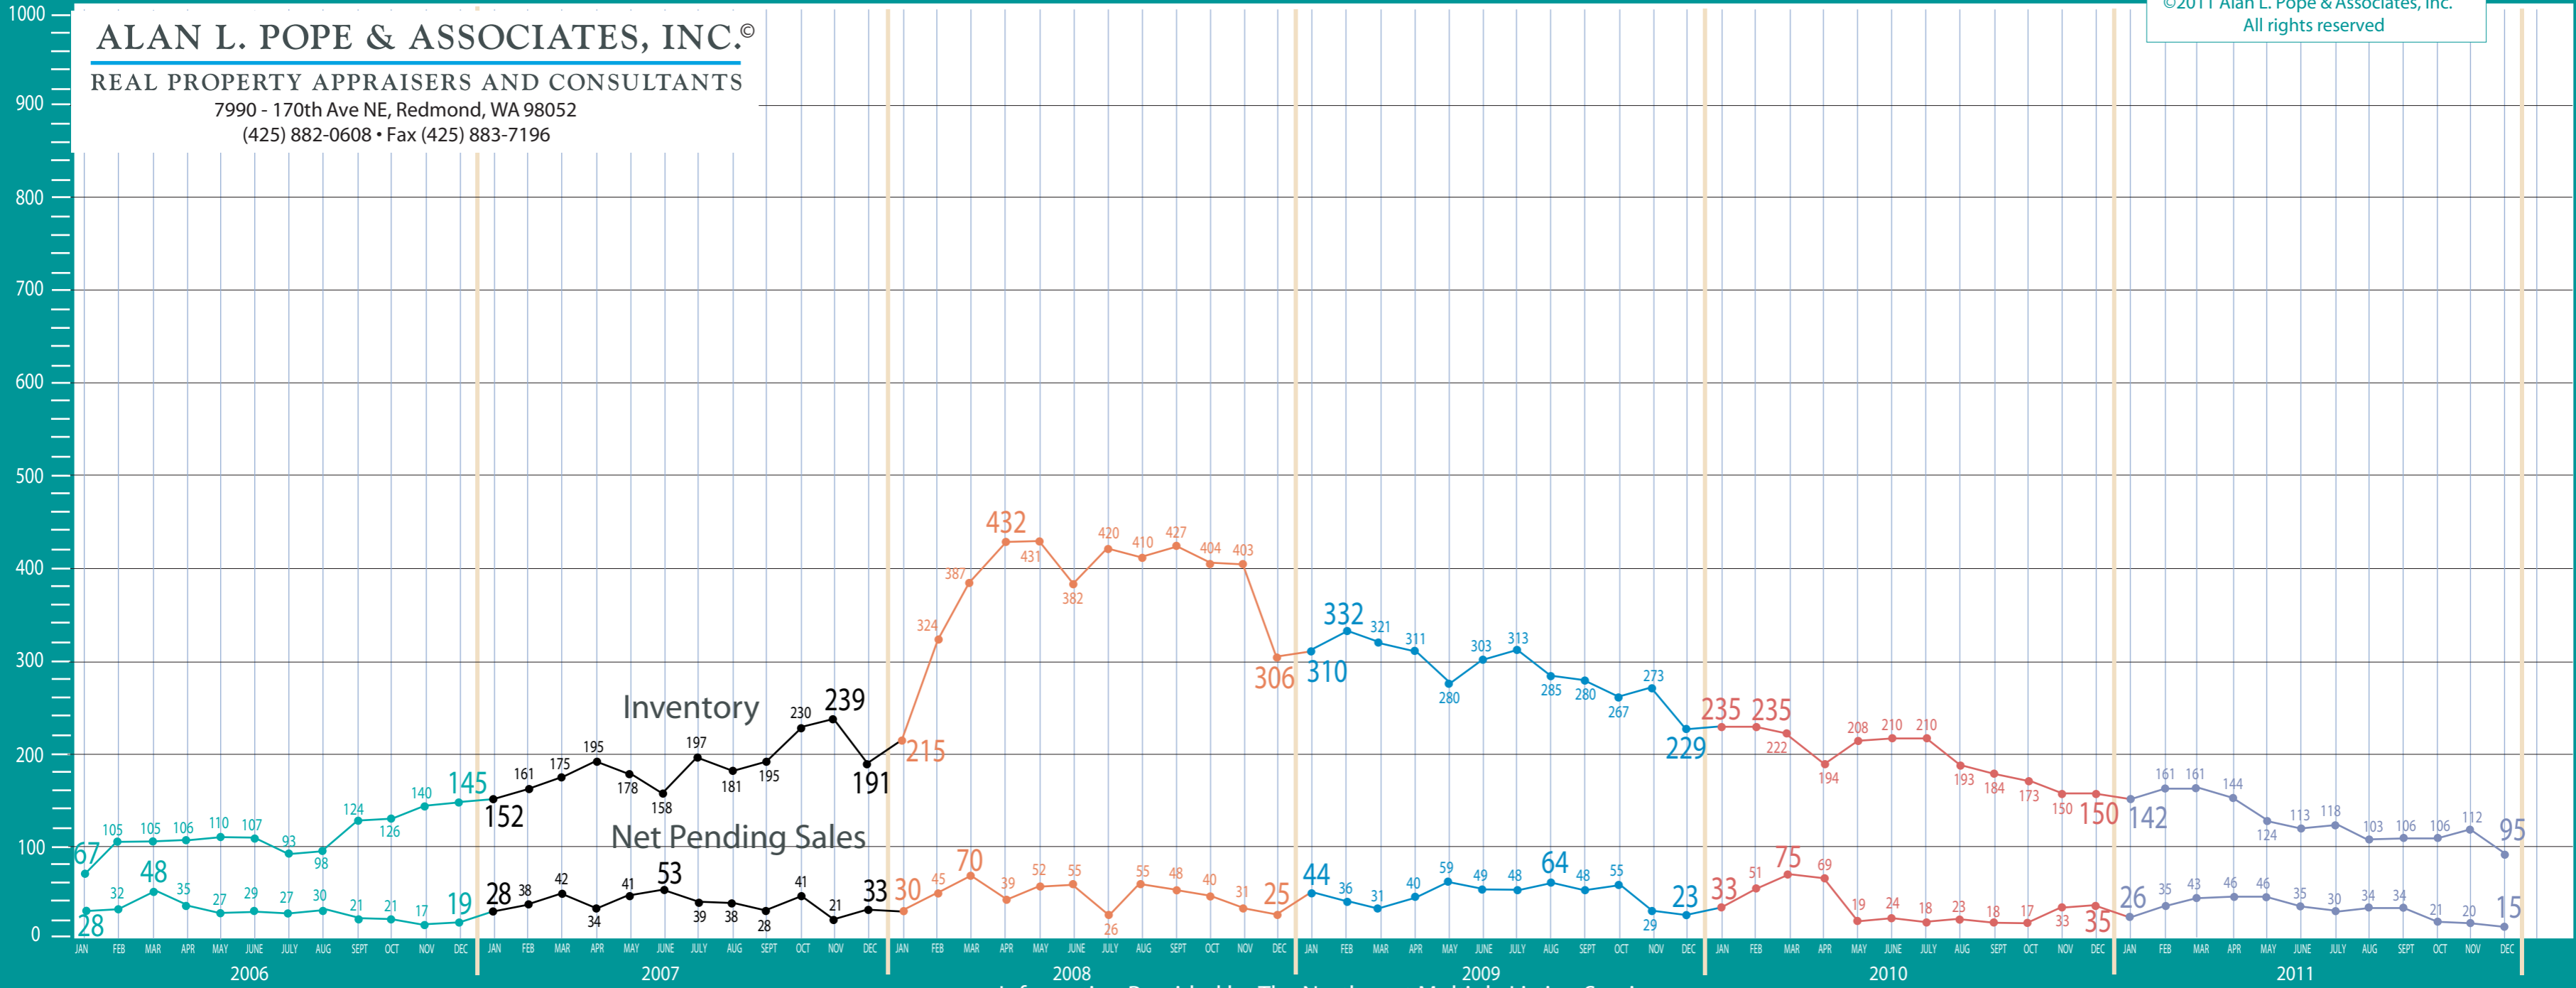

©2011 Alan L. Pope & Associates, Inc.  
All rights reserved

**ALAN L. POPE & ASSOCIATES, INC.®**

**REAL PROPERTY APPRAISERS AND CONSULTANTS**

7990 - 170th Ave NE, Redmond, WA 98052  
(425) 882-0608 • Fax (425) 883-7196

©2011 Alan L. Pope & Associates, Inc.  
All rights reserved

**ALAN L. POPE & ASSOCIATES, INC.®**

REAL PROPERTY APPRAISERS AND CONSULTANTS

7990 - 170th Ave NE, Redmond, WA 98052

(425) 882-0608 • Fax (425) 883-7196

### Absorption of Inventory