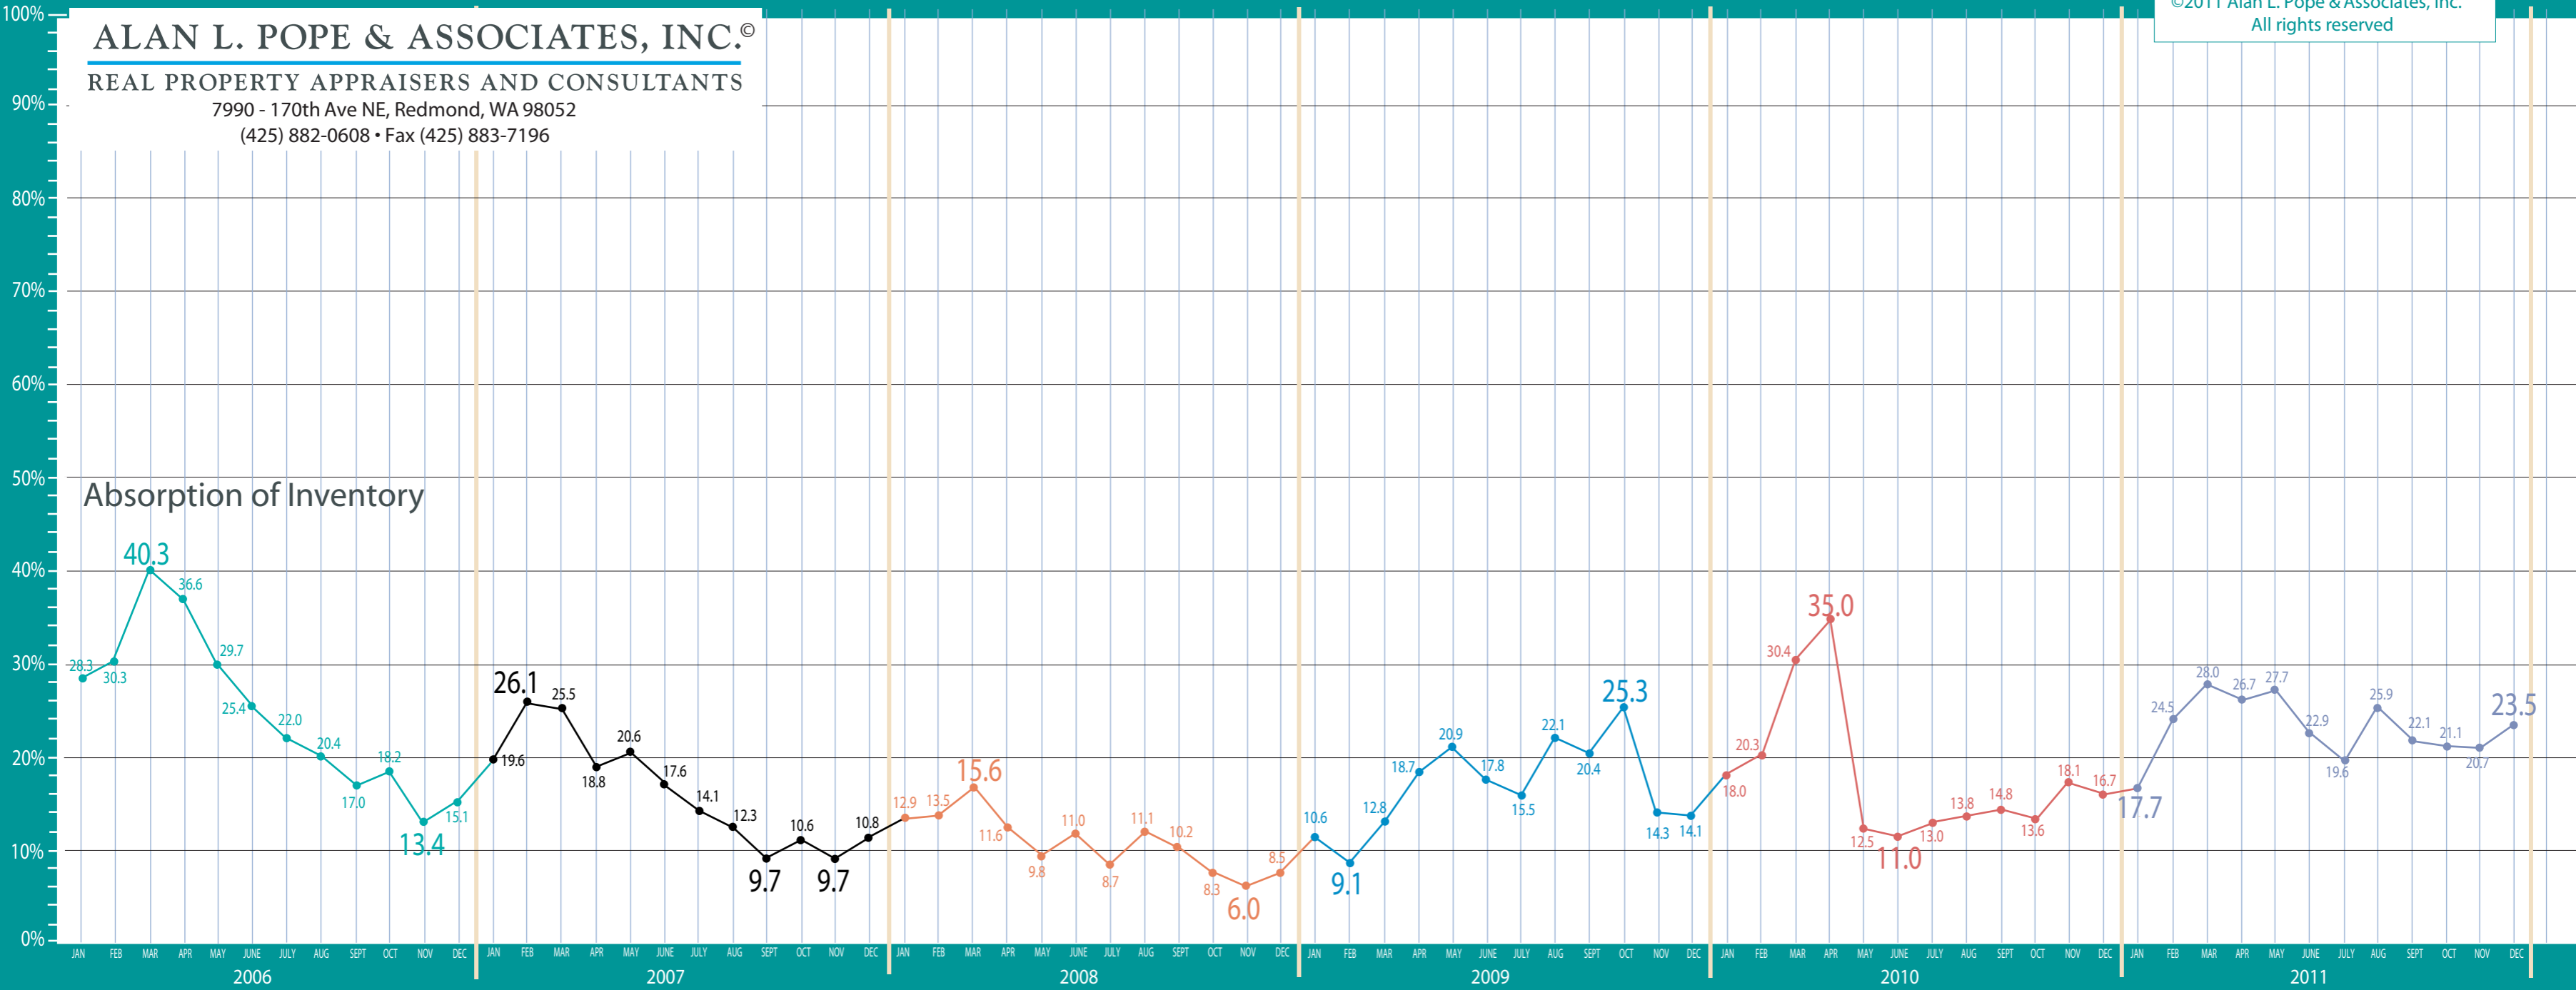

Snohomish County

New Construction - Residential & Condo Statistics

ALAN L. POPE & ASSOCIATES, INC.®

REAL PROPERTY APPRAISERS AND CONSULTANTS

7990 - 170th Ave NE, Redmond, WA 98052

(425) 882-0608 • Fax (425) 883-7196

©2011 Alan L. Pope & Associates, Inc.
All rights reserved

Absorption of Inventory