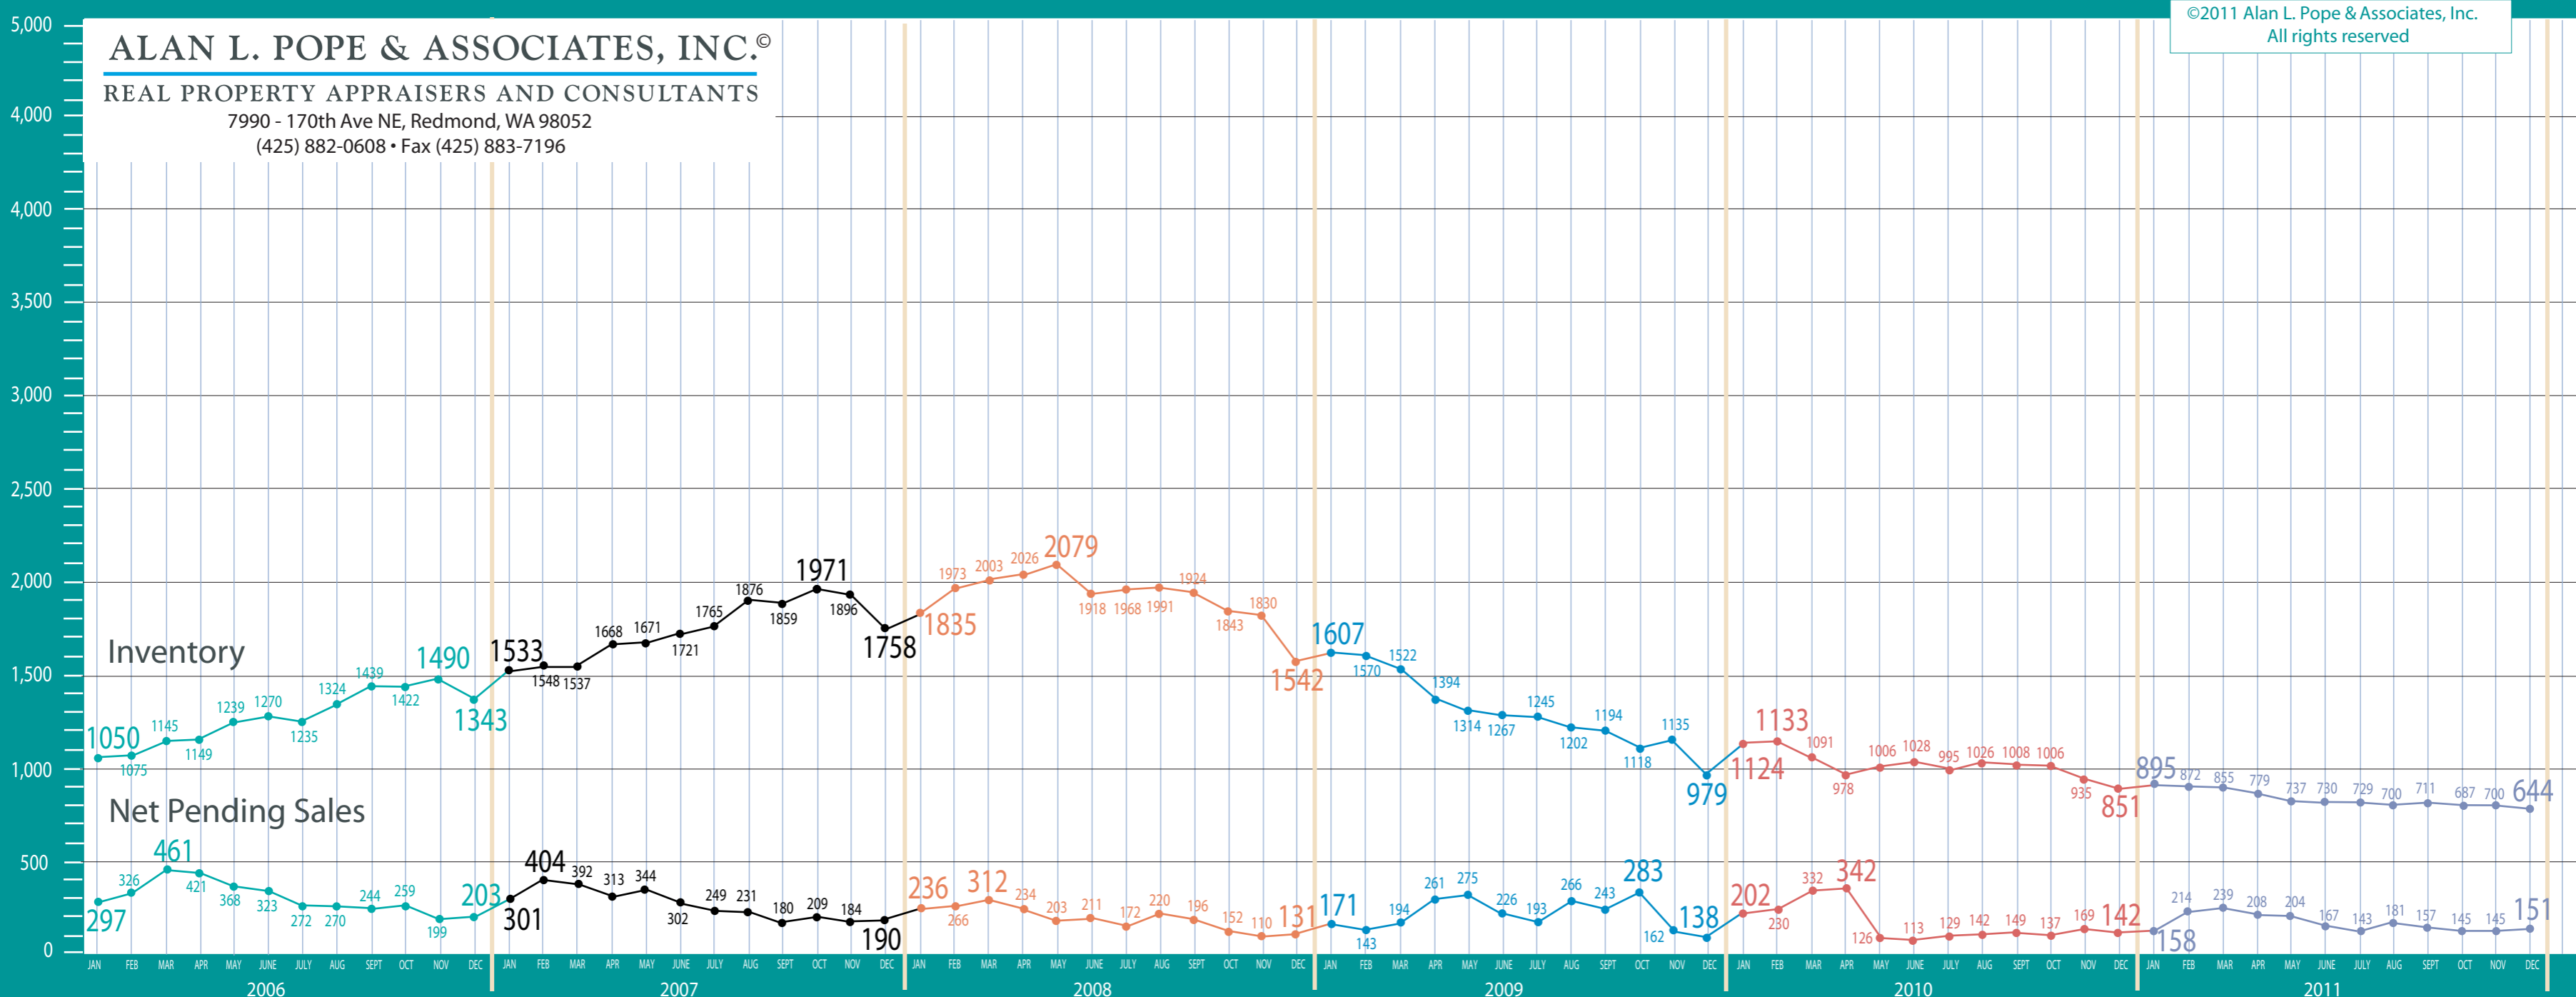

Snohomish County

New Construction - Residential & Condo Statistics

ALAN L. POPE & ASSOCIATES, INC.®

REAL PROPERTY APPRAISERS AND CONSULTANTS

7990 - 170th Ave NE, Redmond, WA 98052
 (425) 882-0608 • Fax (425) 883-7196

©2011 Alan L. Pope & Associates, Inc.
 All rights reserved

Snohomish County

New Construction - Residential & Condo Statistics

ALAN L. POPE & ASSOCIATES, INC.®

REAL PROPERTY APPRAISERS AND CONSULTANTS

7990 - 170th Ave NE, Redmond, WA 98052