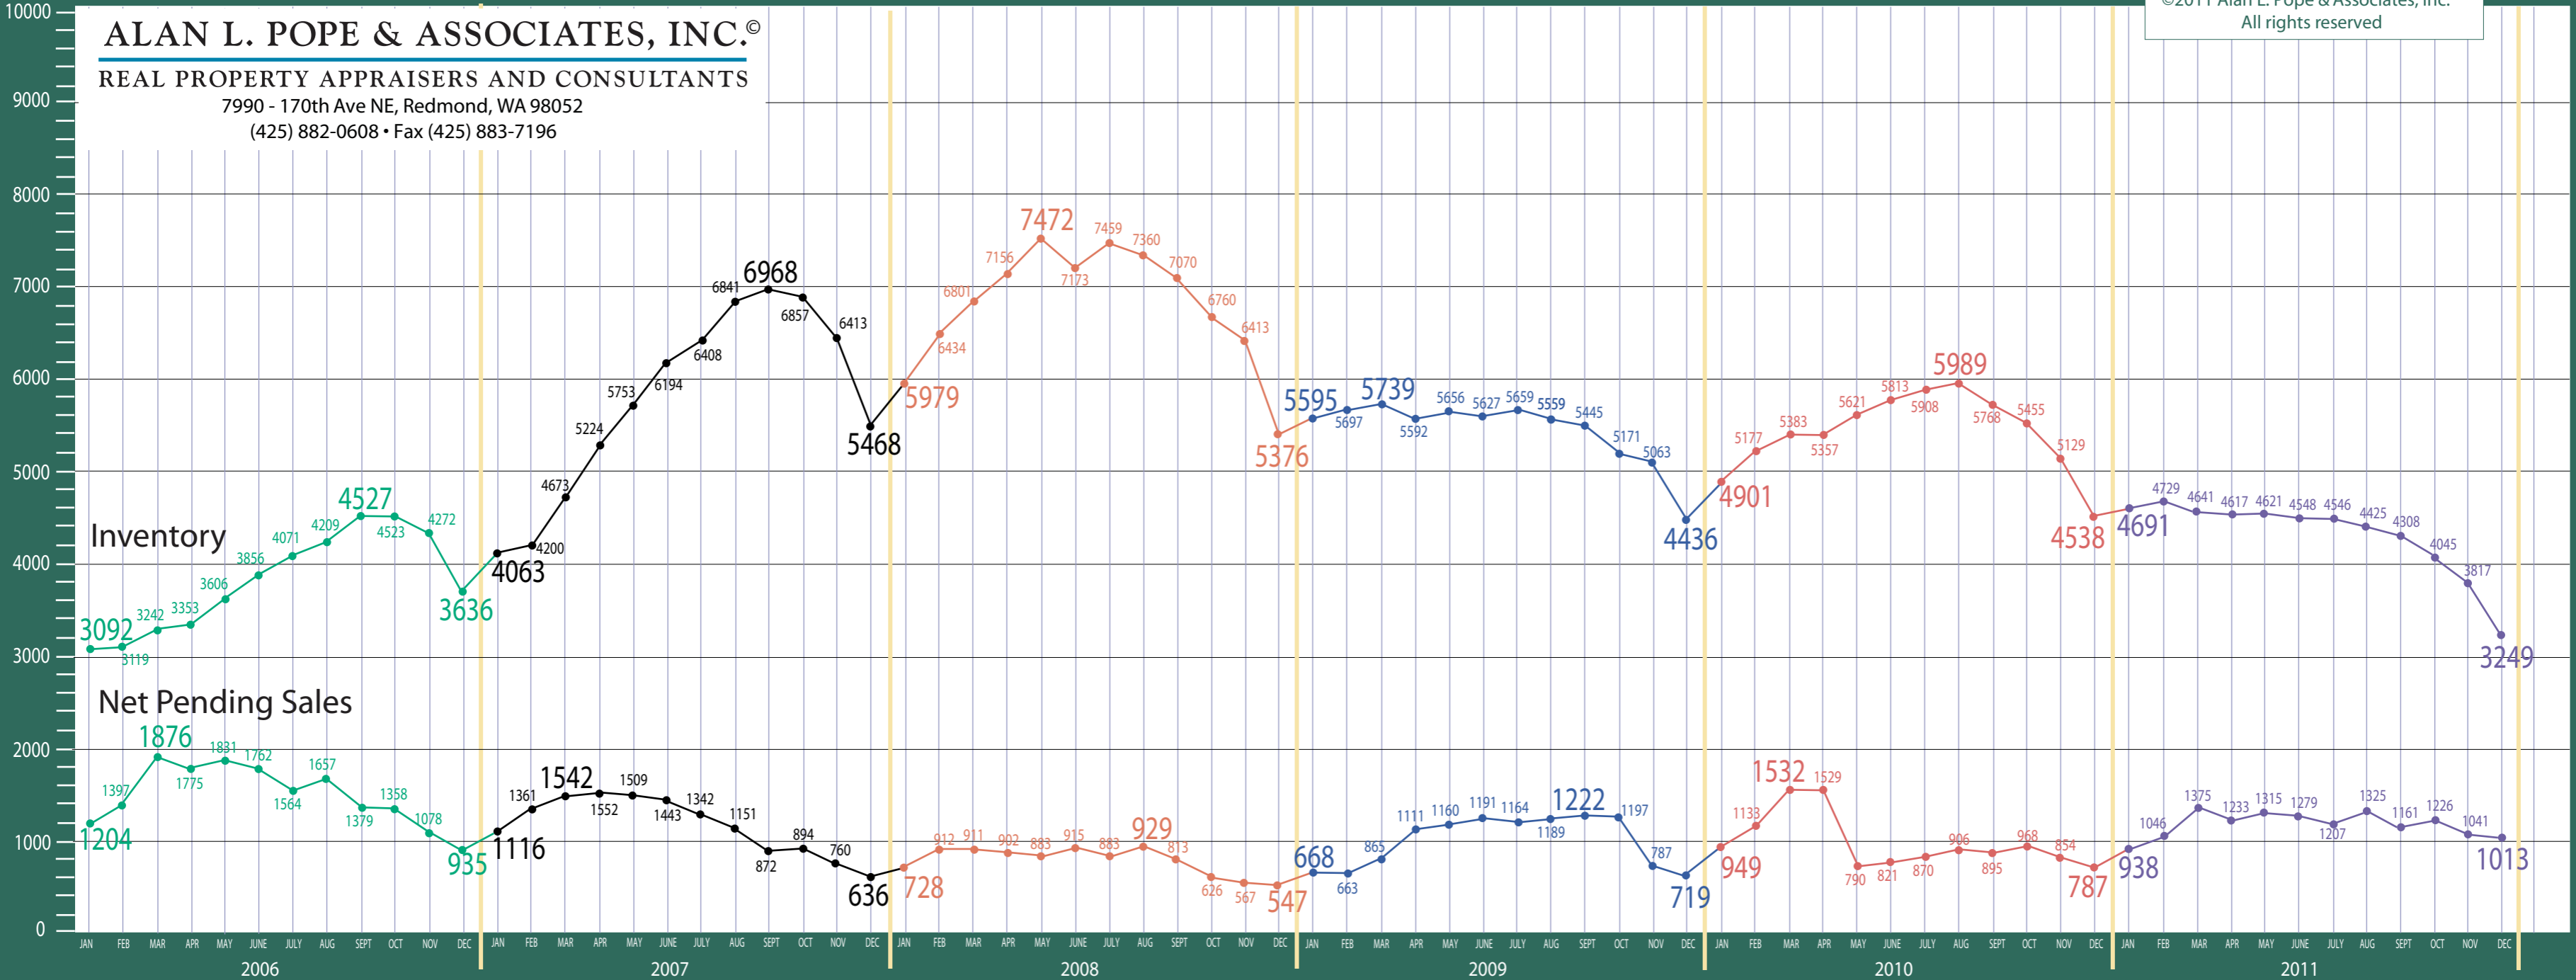

### ALAN L. POPE & ASSOCIATES, INC.®

REAL PROPERTY APPRAISERS AND CONSULTANTS

7990 - 170th Ave NE, Redmond, WA 98052  
(425) 882-0608 • Fax (425) 883-7196

©2011 Alan L. Pope & Associates, Inc.  
All rights reserved