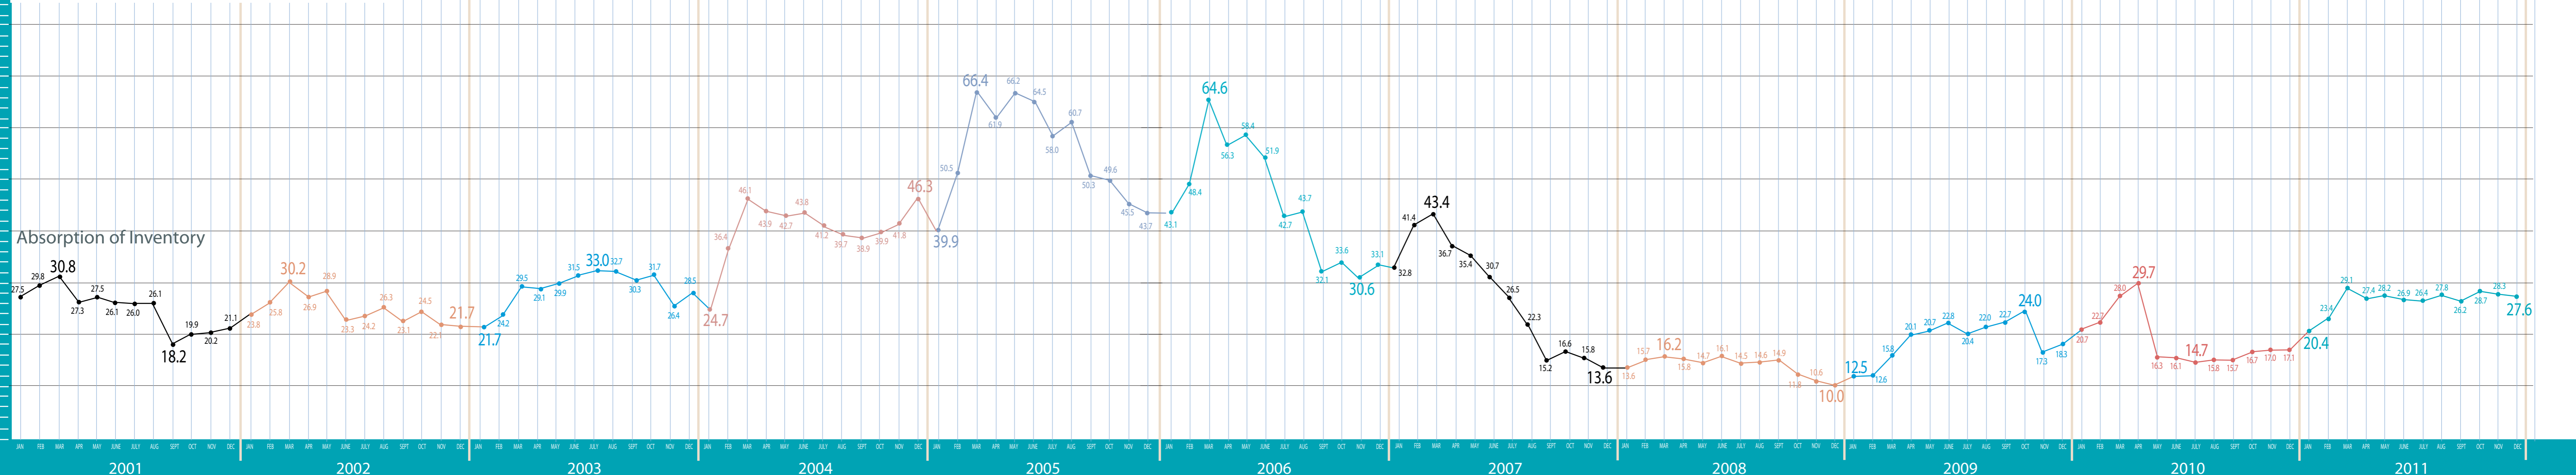

Information Provided by The Northwest Multiple Listing Service