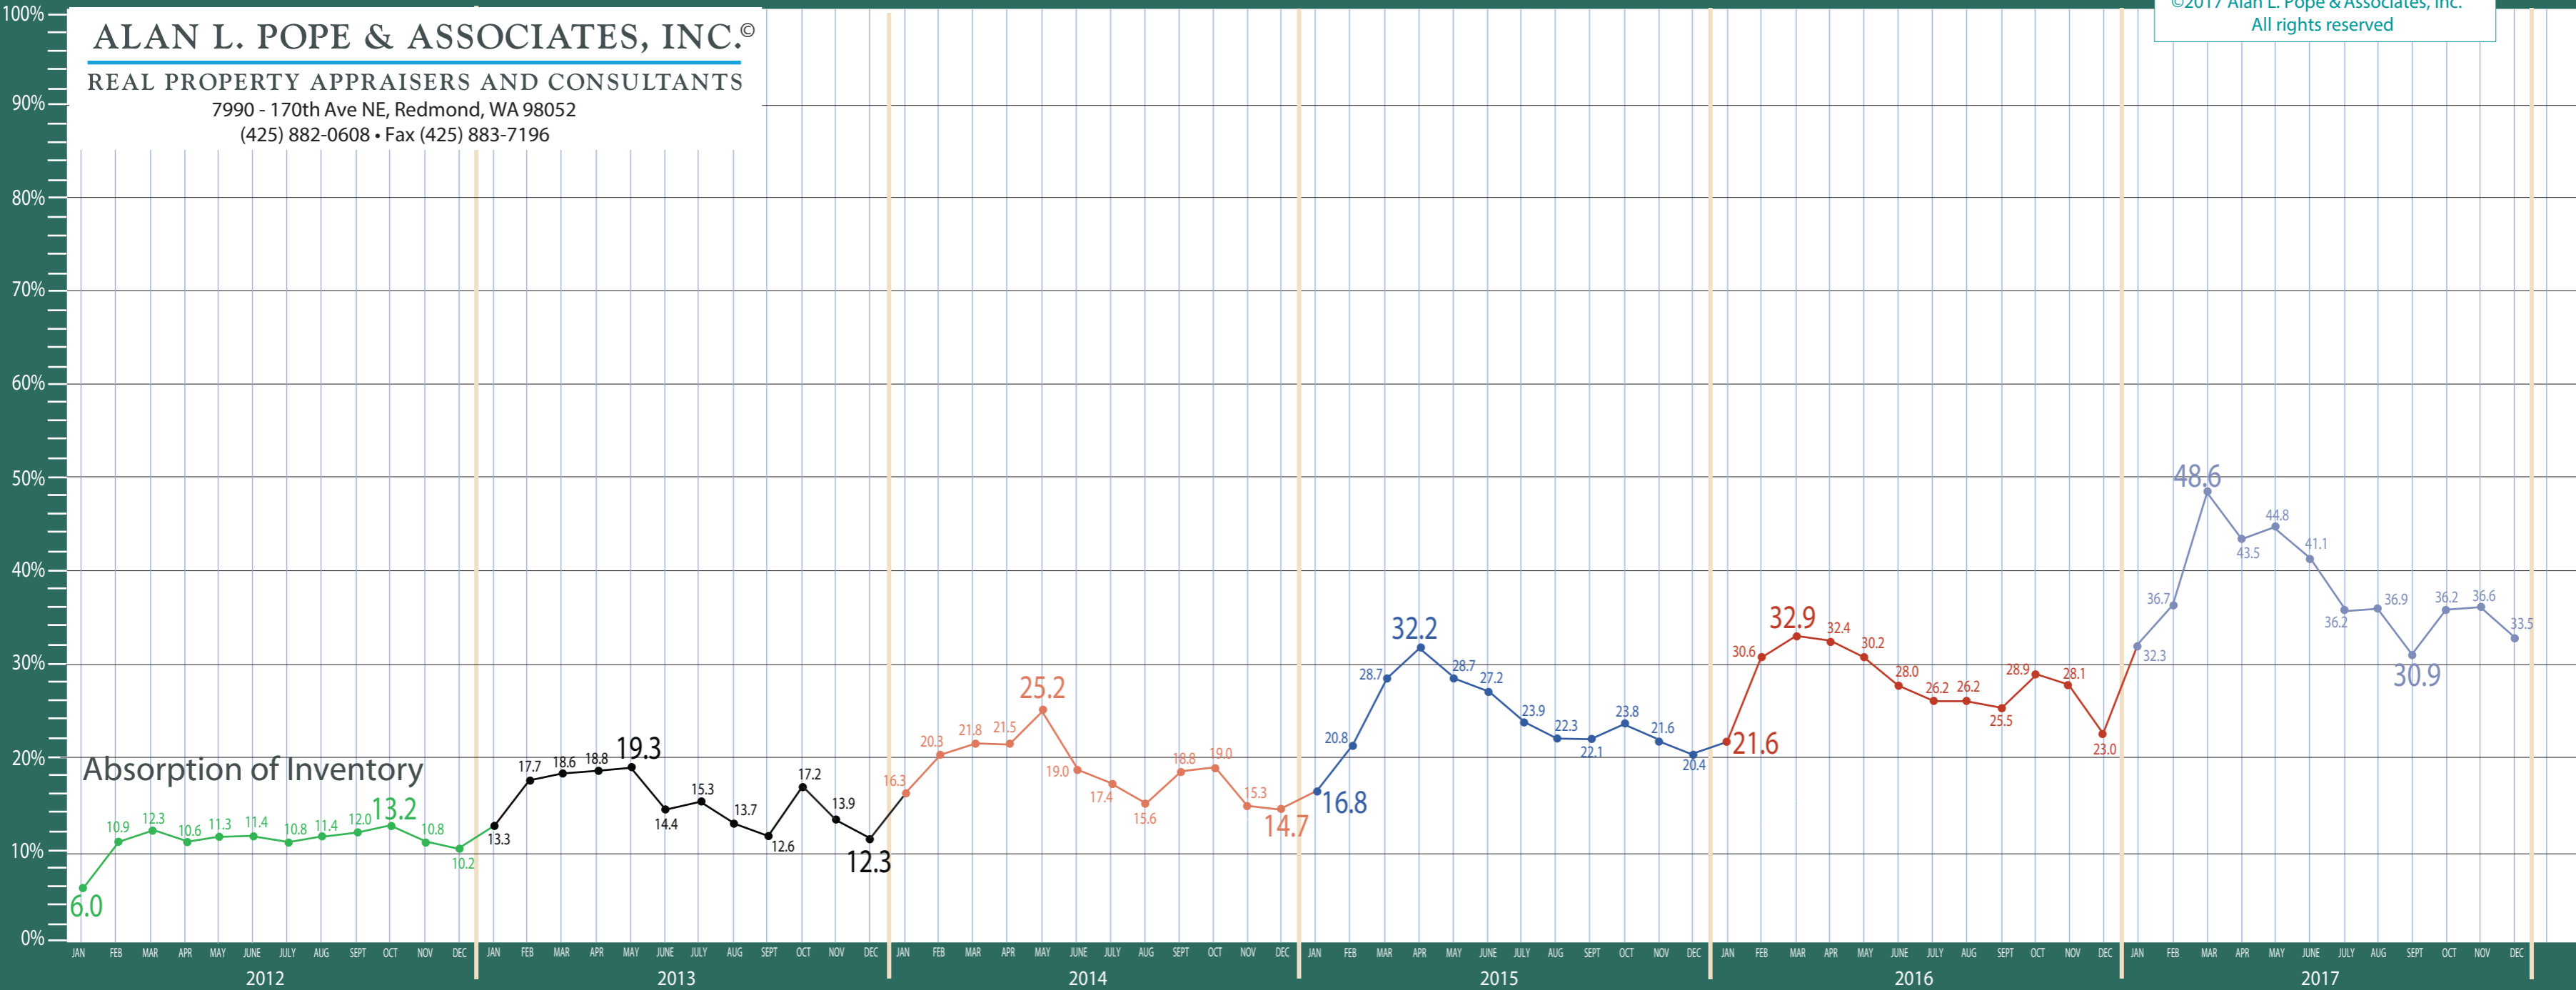

All NWMLS Areas Combined

$1,000,000 + Absorption of Inventory Residential & Condo Only

ALAN L. POPE & ASSOCIATES, INC.®

REAL PROPERTY APPRAISERS AND CONSULTANTS

7990 - 170th Ave NE, Redmond, WA 98052

(425) 882-0608 • Fax (425) 883-7196

©2017 Alan L. Pope & Associates, Inc.
All rights reserved

Absorption of Inventory