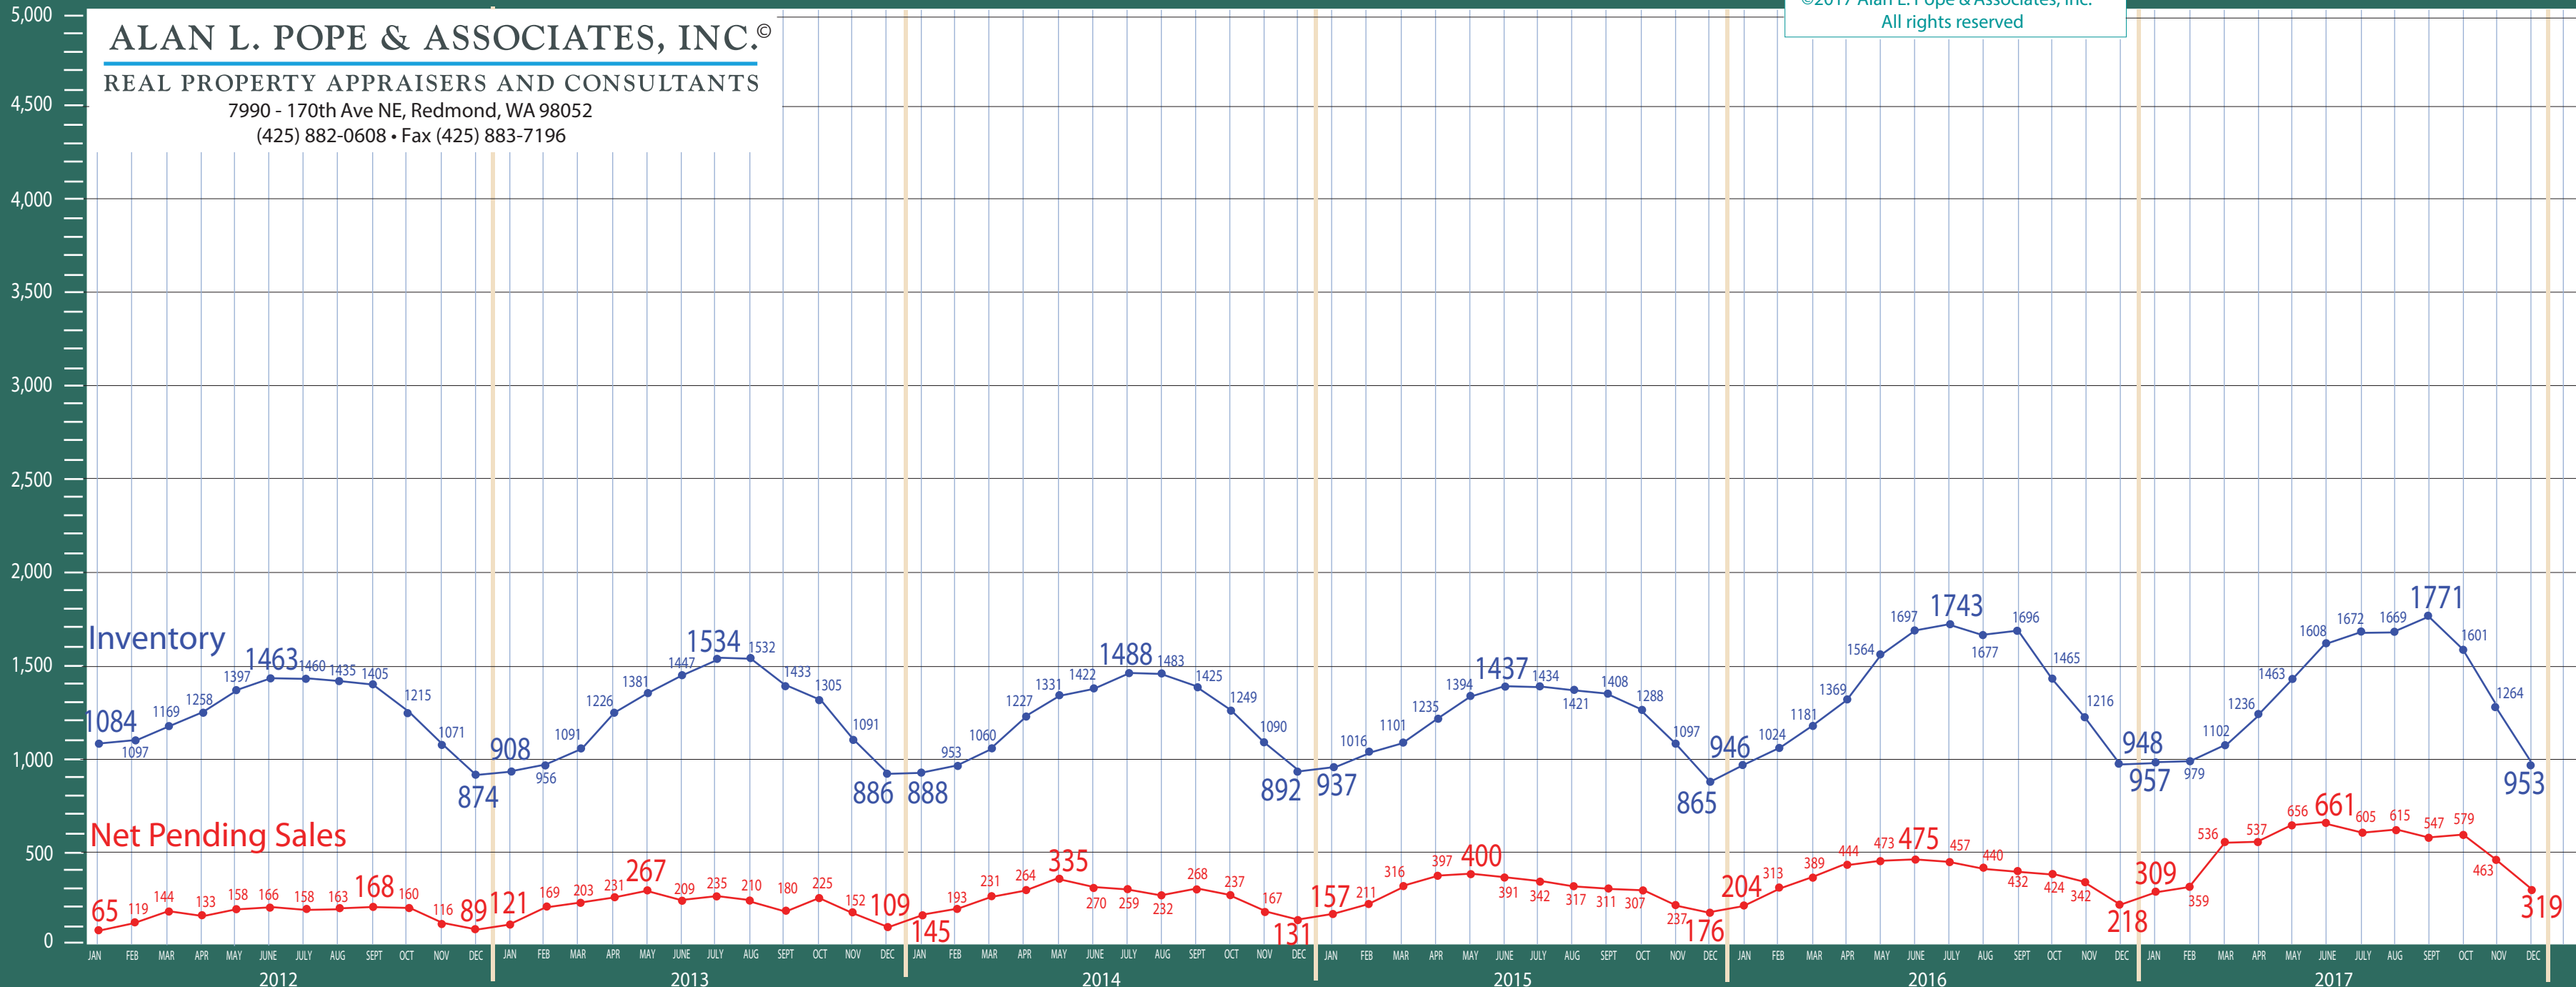

All NWMLS Areas Combined

$1,000,000 + Residential & Condo Statistics

©2017 Alan L. Pope & Associates, Inc.
All rights reserved

ALAN L. POPE & ASSOCIATES, INC.®

REAL PROPERTY APPRAISERS AND CONSULTANTS

7990 - 170th Ave NE, Redmond, WA 98052

(425) 882-0608 • Fax (425) 883-7196