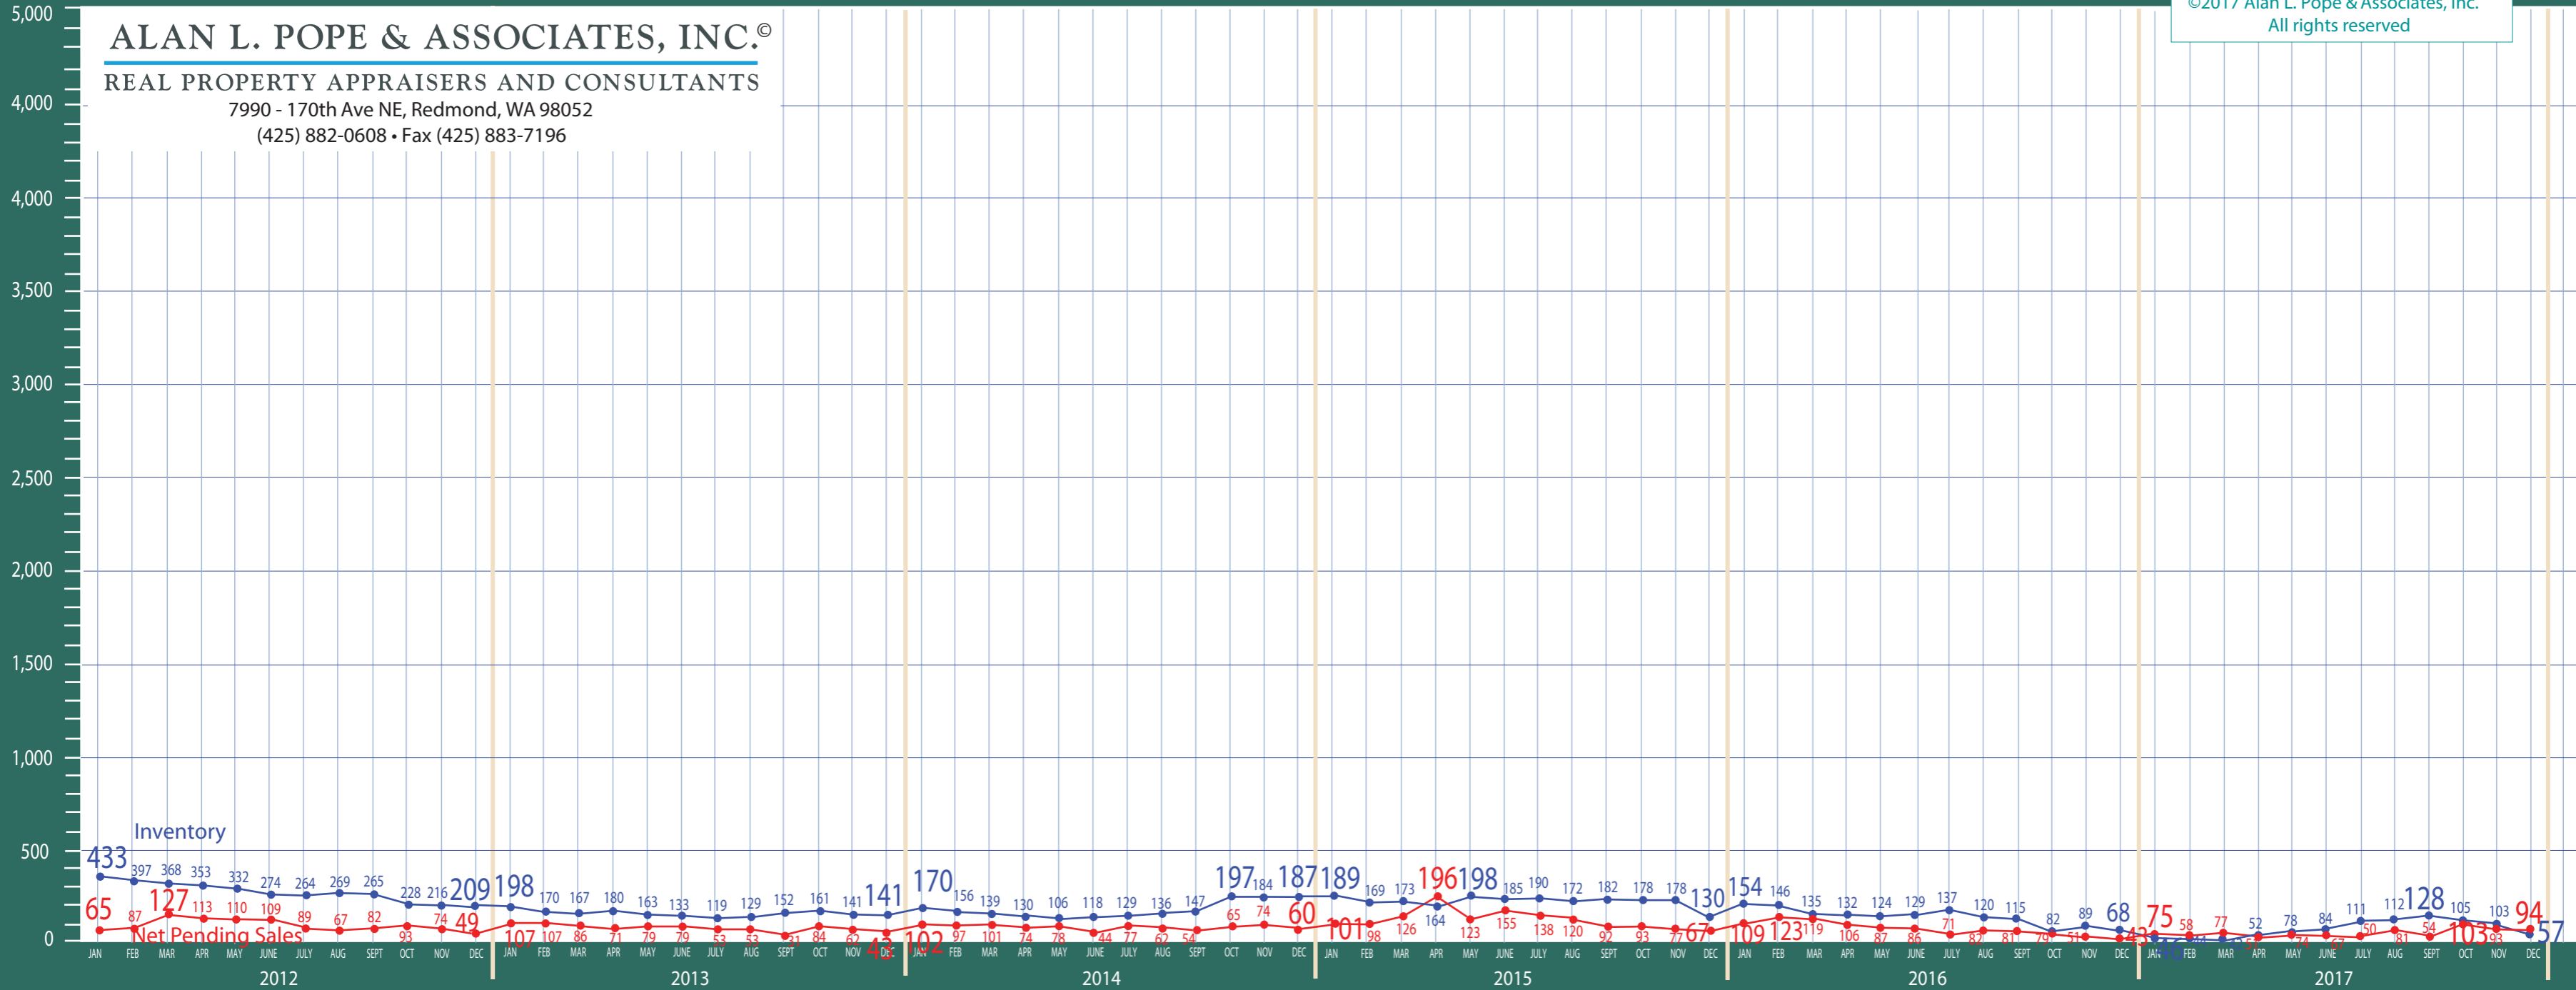

©2017 Alan L. Pope & Associates, Inc.
All rights reserved

ALAN L. POPE & ASSOCIATES, INC.®

REAL PROPERTY APPRAISERS AND CONSULTANTS

7990 - 170th Ave NE, Redmond, WA 98052

(425) 882-0608 • Fax (425) 883-7196

ALAN L. POPE & ASSOCIATES, INC.®

REAL PROPERTY APPRAISERS AND CONSULTANTS

7990 - 170th Ave NE, Redmond, WA 98052

(425) 882-0608 • Fax (425) 883-7196

©2017 Alan L. Pope & Associates, Inc.
All rights reserved