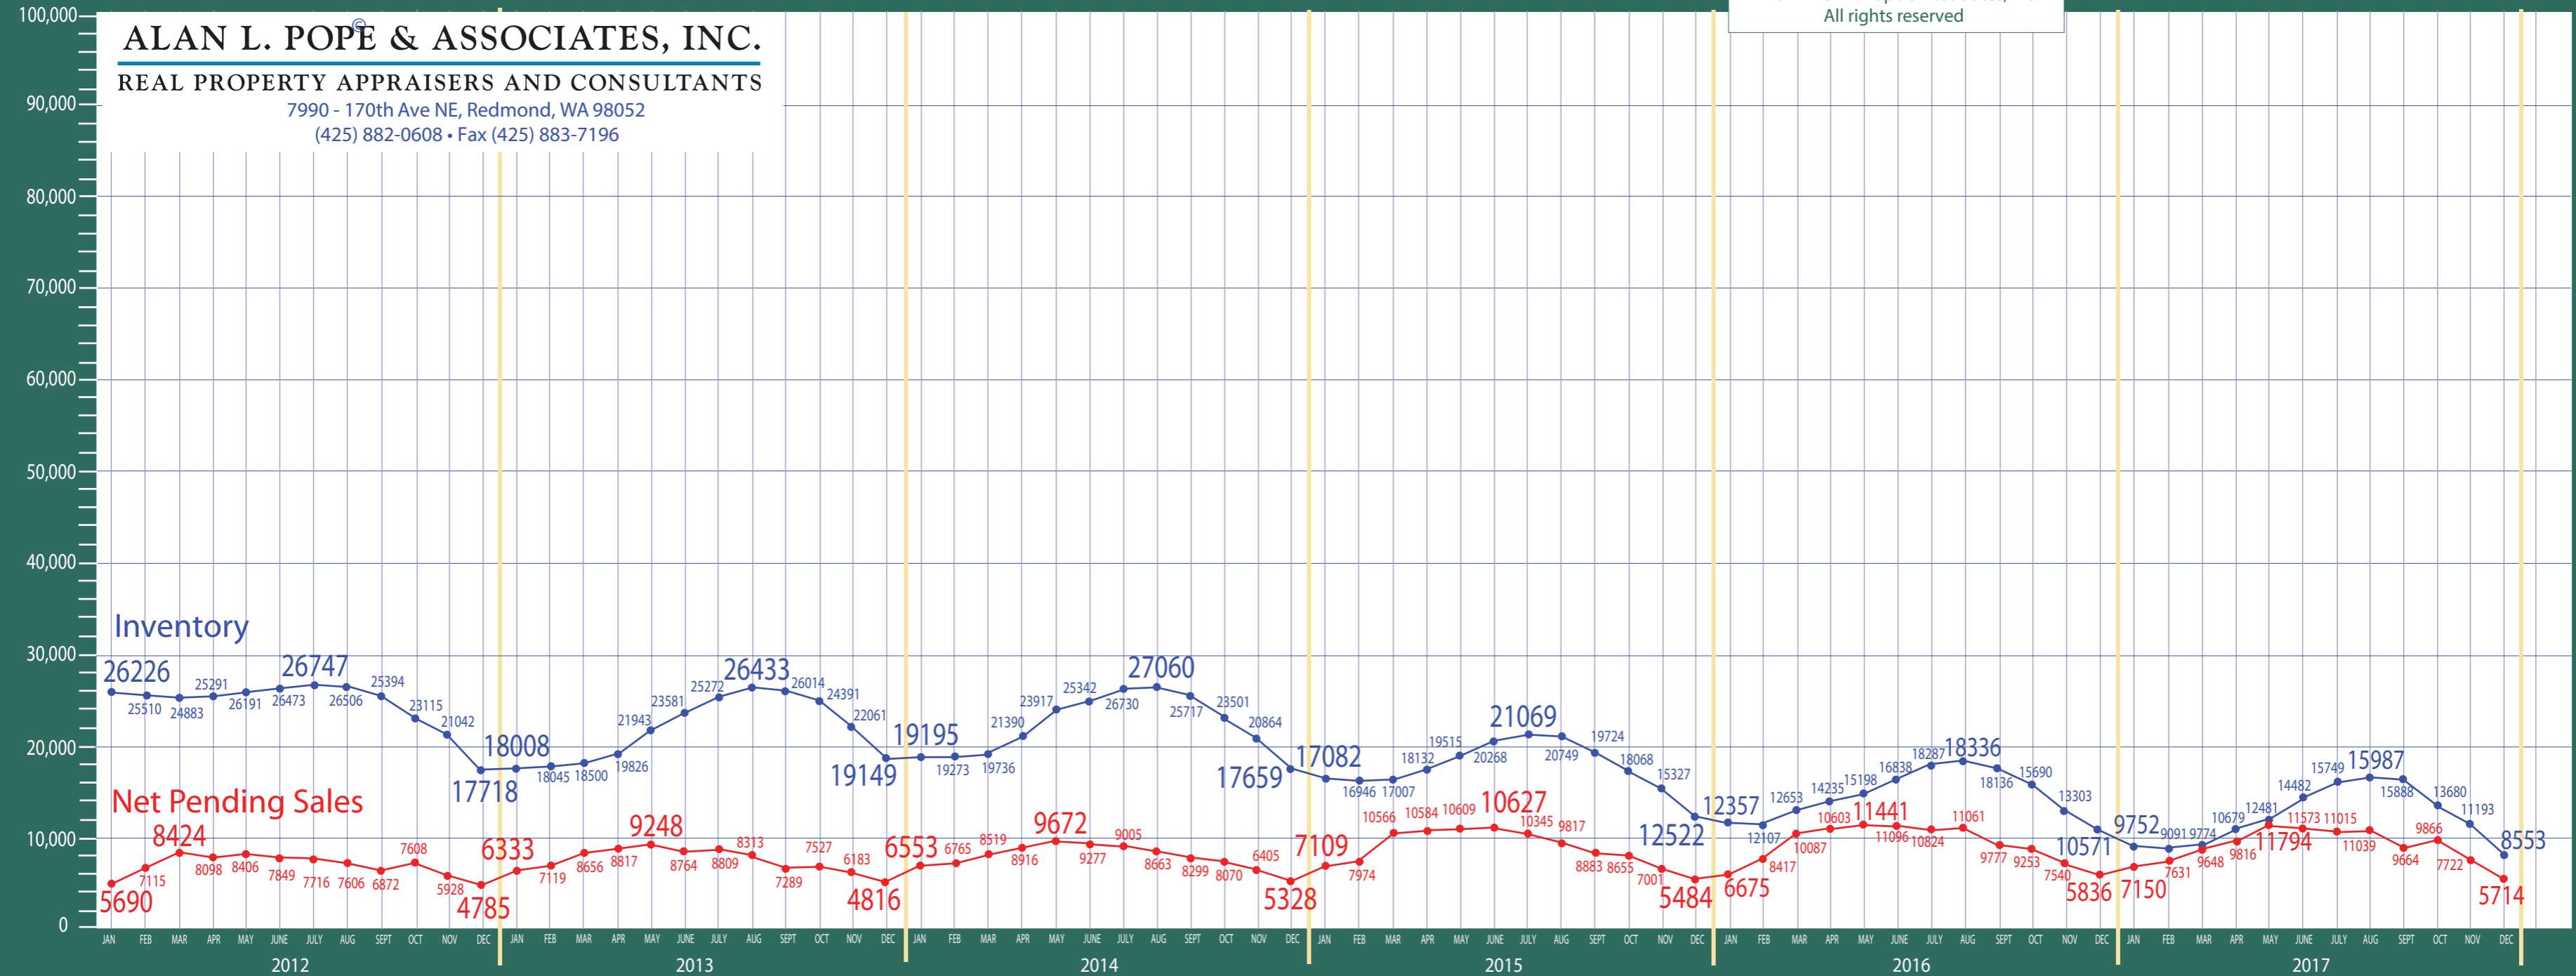

Puget Sound Region

Listing Residential & Condo Only

©2017 Alan L. Pope & Associates, Inc.
All rights reserved

ALAN L. POPE & ASSOCIATES, INC.

REAL PROPERTY APPRAISERS AND CONSULTANTS

7990 - 170th Ave NE, Redmond, WA 98052
(425) 882-0608 • Fax (425) 883-7196