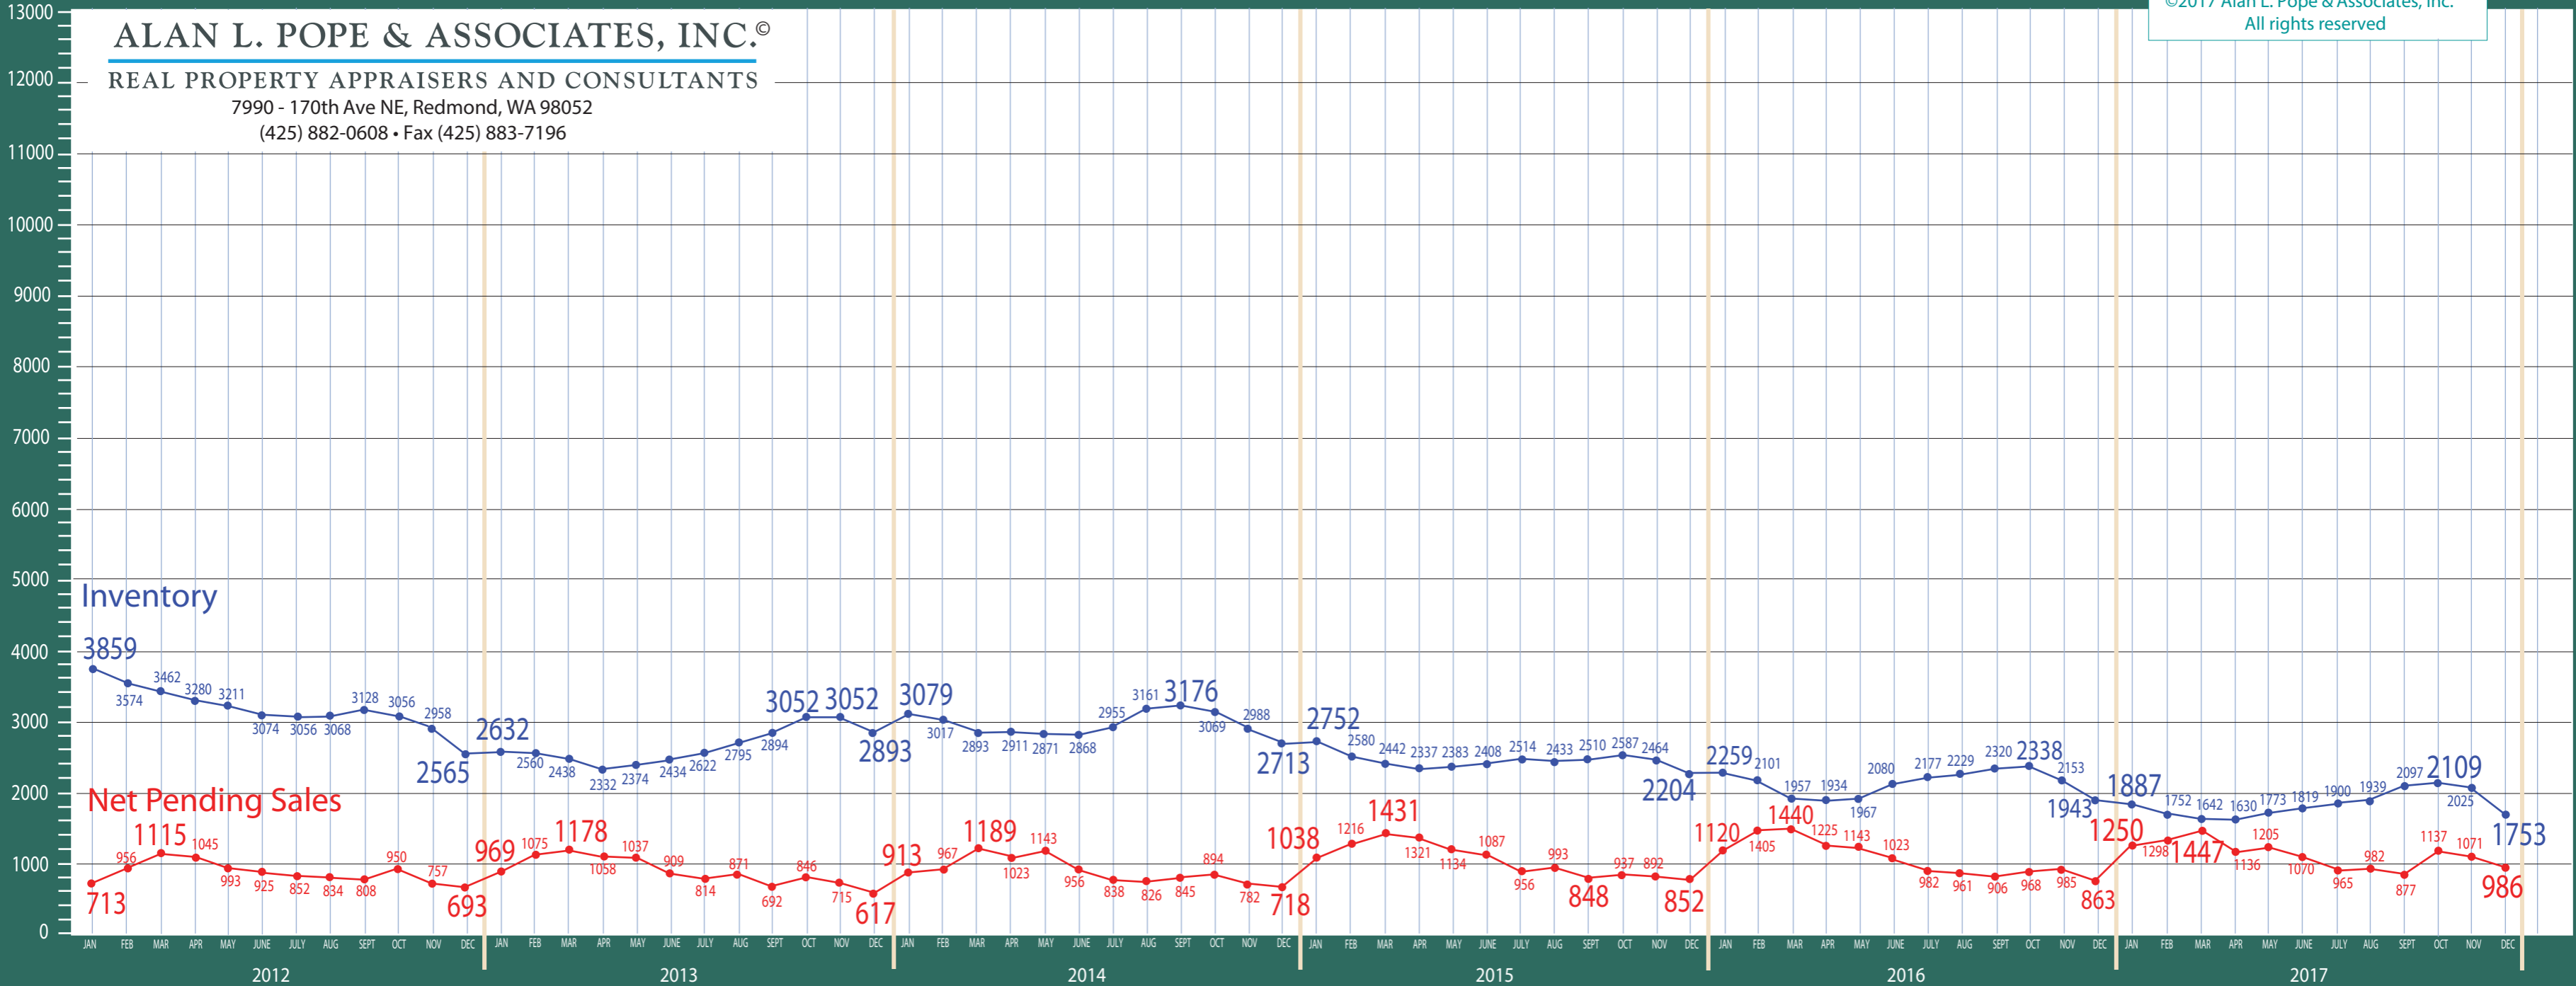

Puget Sound Region

New Construction - Residential & Condo Statistics

©2017 Alan L. Pope & Associates, Inc.
All rights reserved

ALAN L. POPE & ASSOCIATES, INC.®

REAL PROPERTY APPRAISERS AND CONSULTANTS

7990 - 170th Ave NE, Redmond, WA 98052

(425) 882-0608 • Fax (425) 883-7196