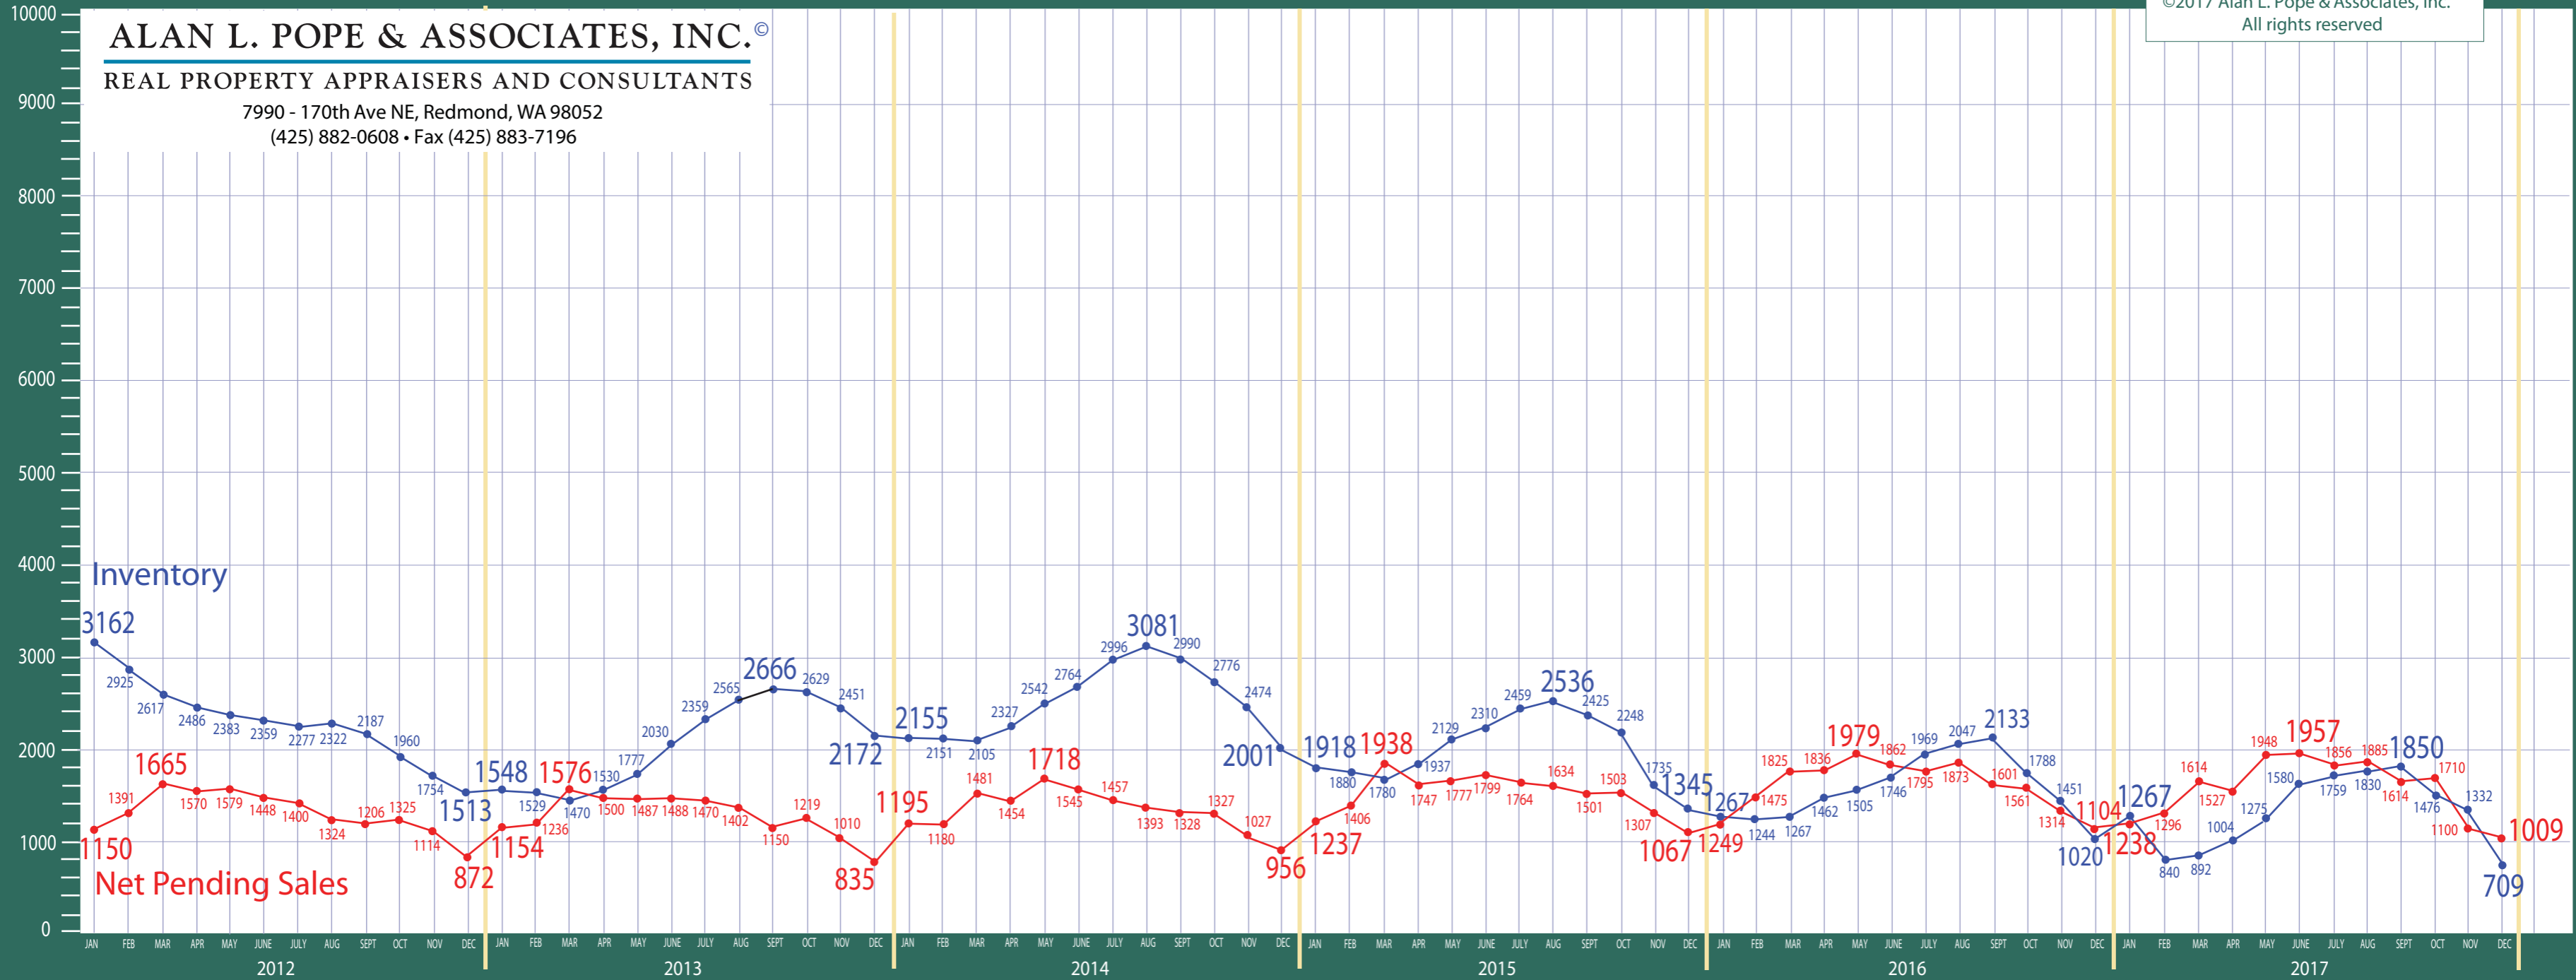

Snohomish County

Listing Residential & Condo Only

©2017 Alan L. Pope & Associates, Inc.
All rights reserved

ALAN L. POPE & ASSOCIATES, INC. ©
REAL PROPERTY APPRAISERS AND CONSULTANTS
 7990 - 170th Ave NE, Redmond, WA 98052
 (425) 882-0608 • Fax (425) 883-7196