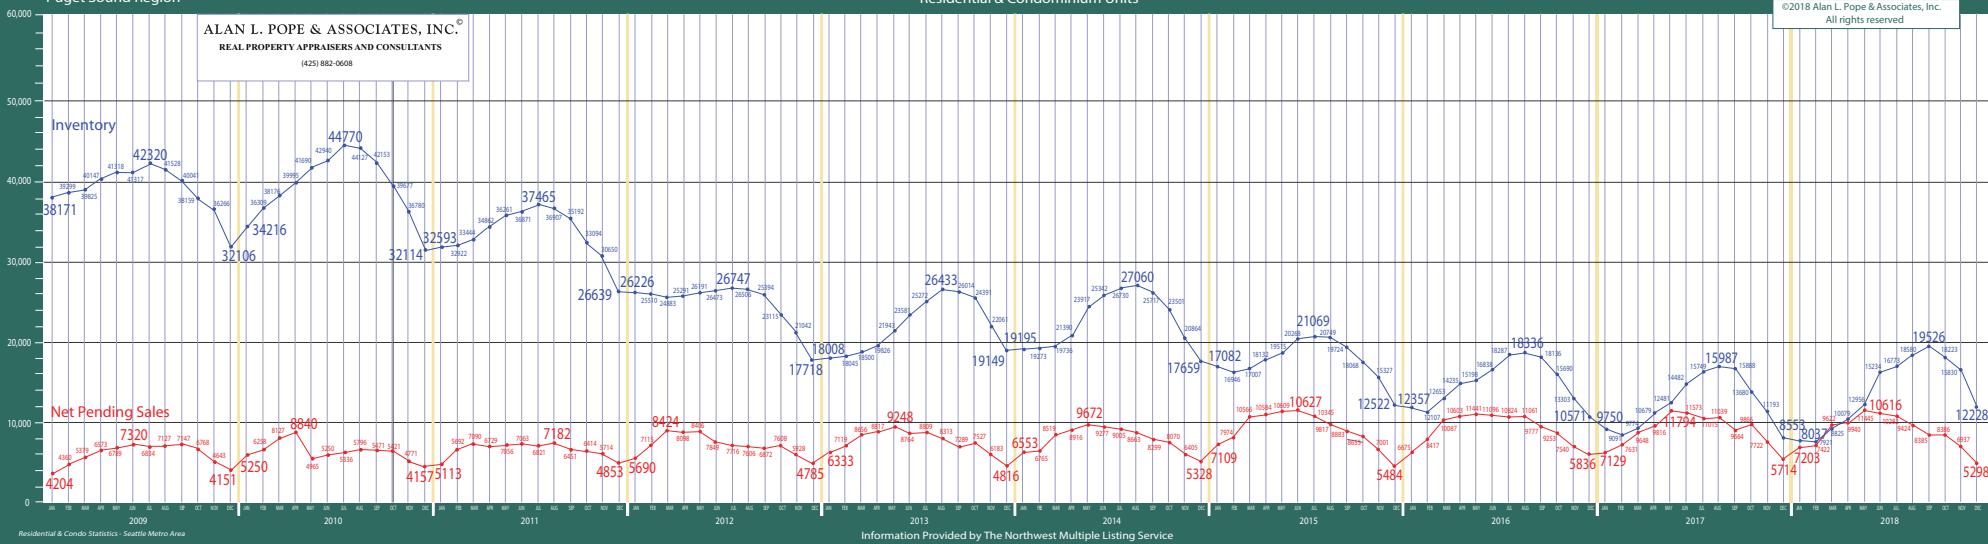

ALAN L. POPE & ASSOCIATES, INC.®
REAL PROPERTY APPRAISERS AND CONSULTANTS
(425) 882-0608

ALAN L. POPE & ASSOCIATES, INC.®
REAL PROPERTY APPRAISERS AND CONSULTANTS
(425) 882-0608