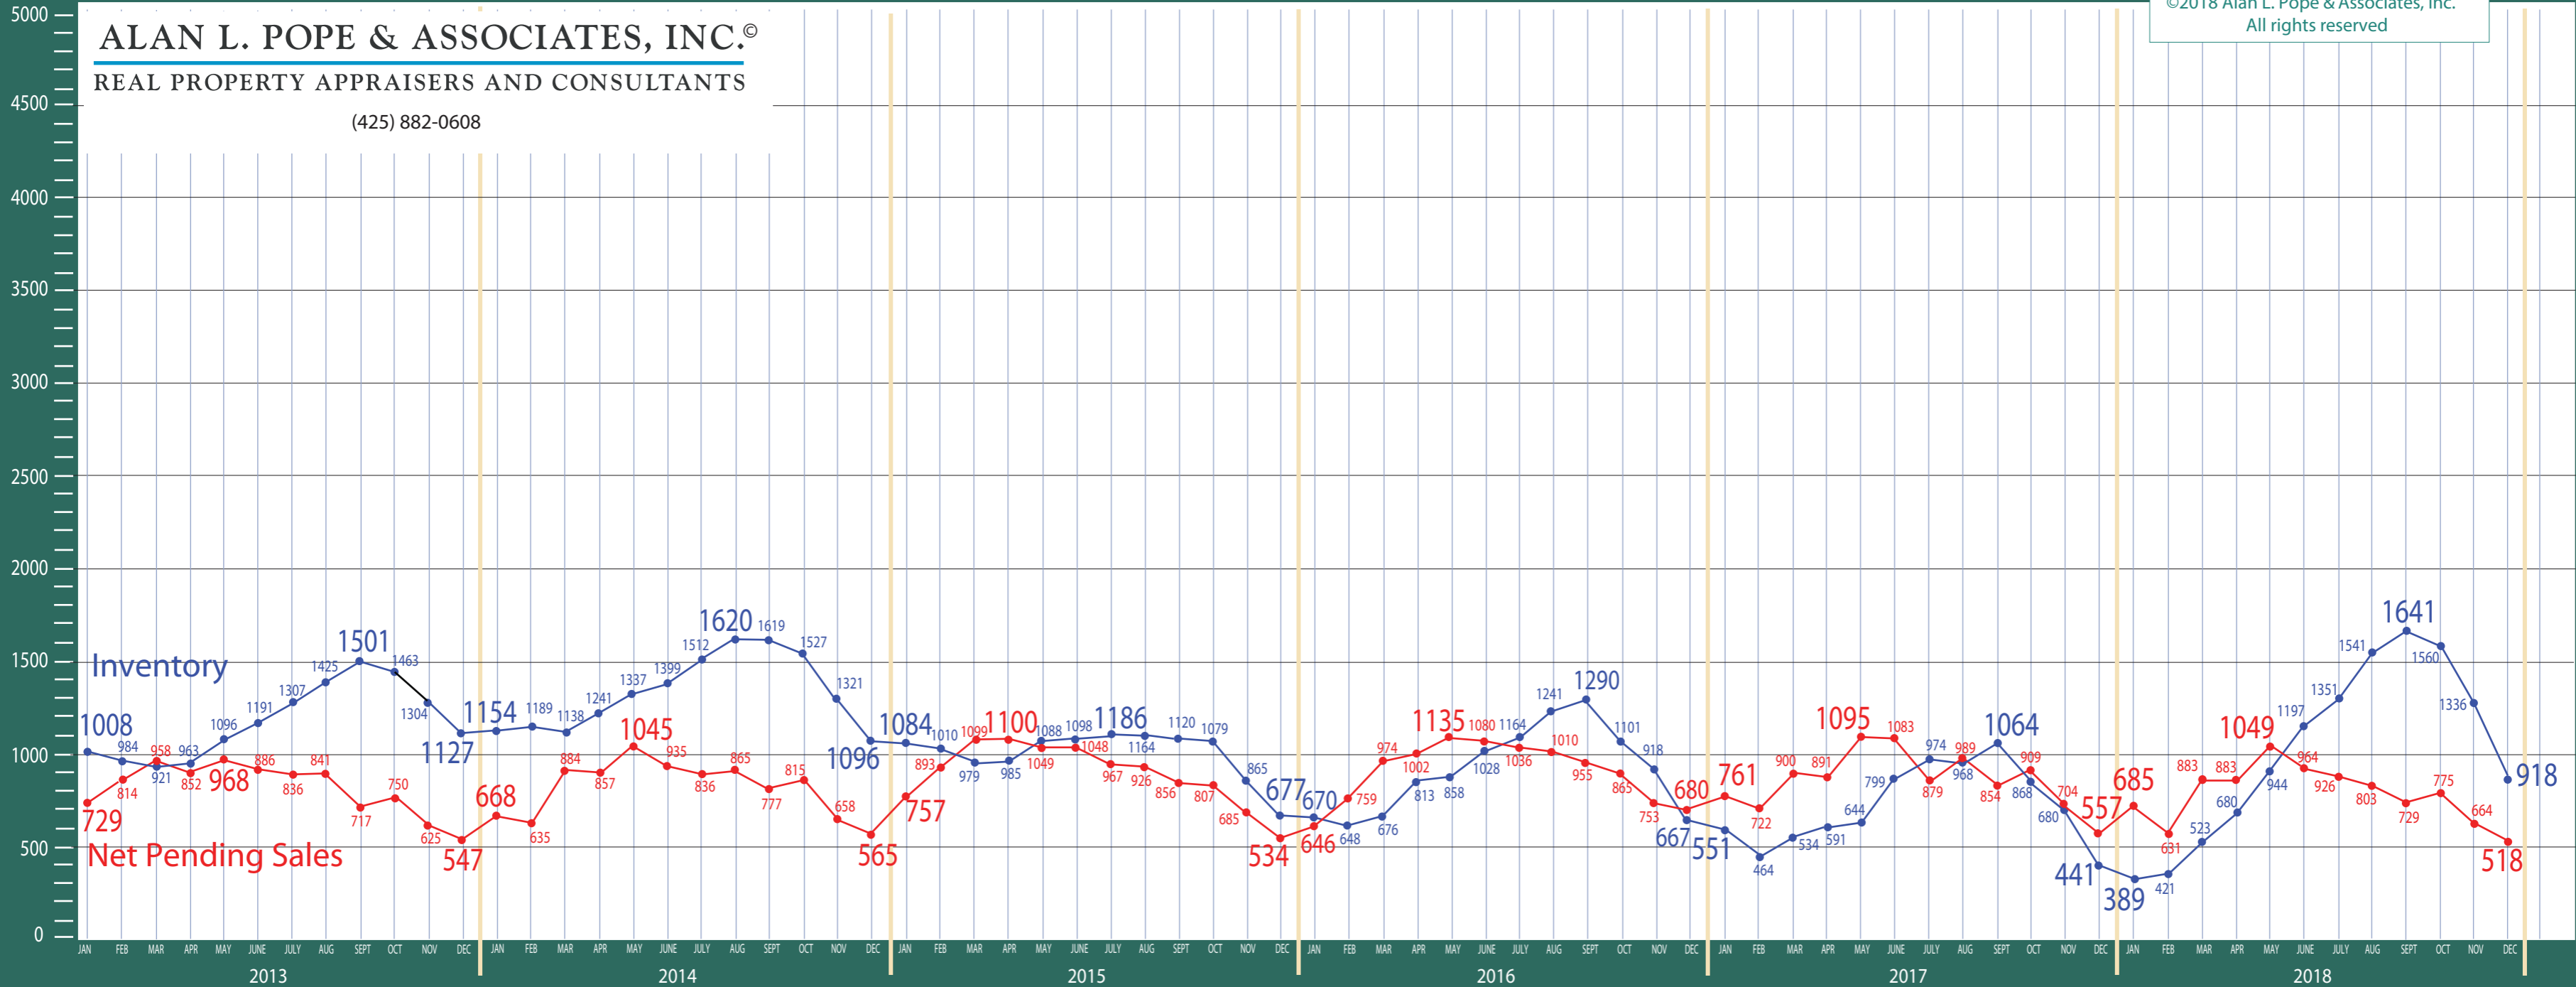

300-380 Auburn, Kent, Renton, South Seattle

Listing Residential & Condo Only

ALAN L. POPE & ASSOCIATES, INC.®
 REAL PROPERTY APPRAISERS AND CONSULTANTS

(425) 882-0608

©2018 Alan L. Pope & Associates, Inc.
 All rights reserved

ALAN L. POPE & ASSOCIATES, INC.®

REAL PROPERTY APPRAISERS AND CONSULTANTS

(425) 882-0608

©2018 Alan L. Pope & Associates, Inc.
All rights reserved

Absorption of Inventory