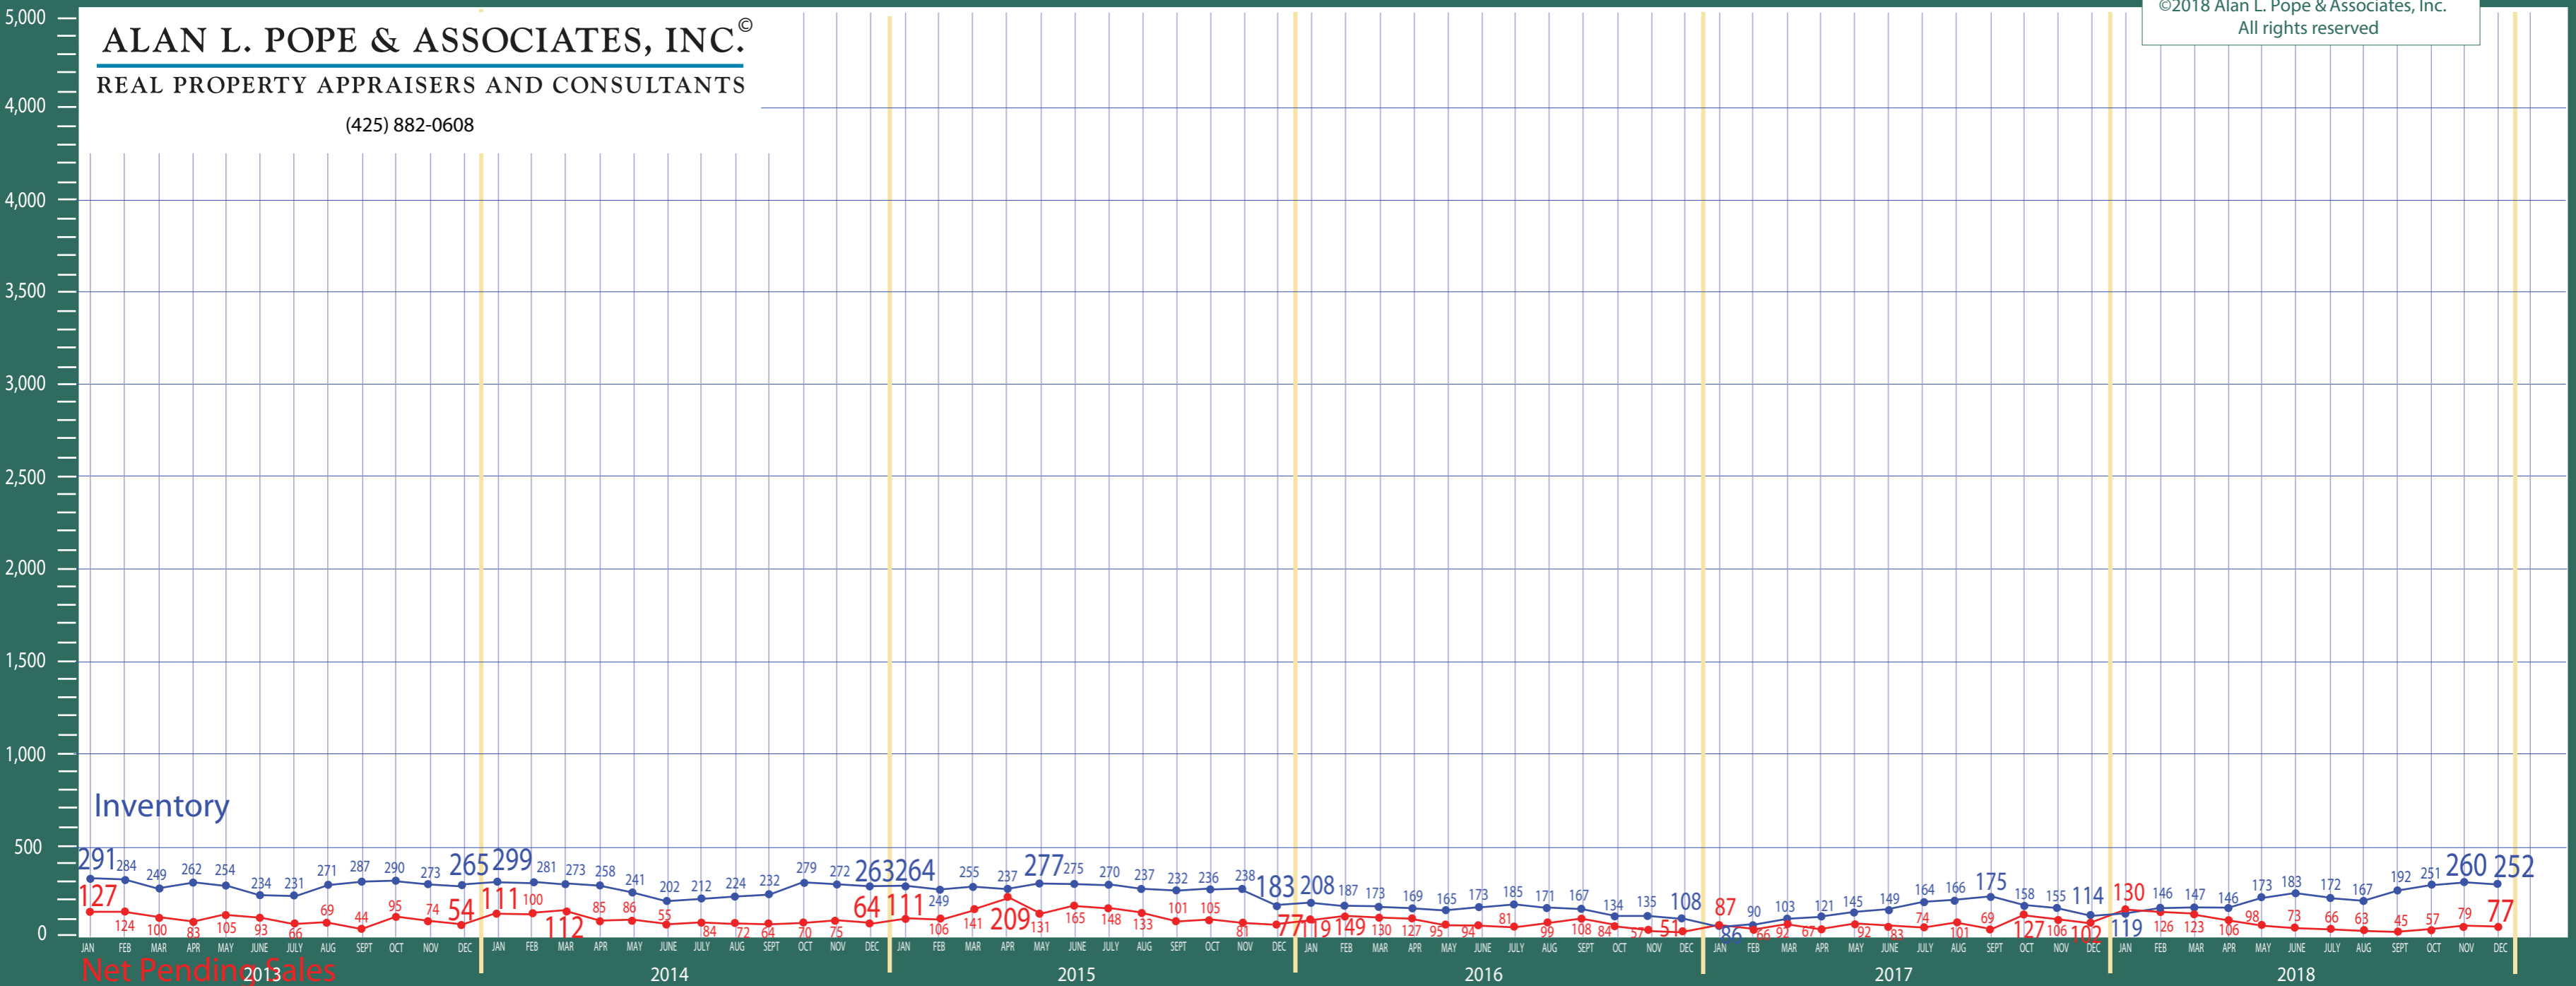

Puget Sound Region

New Construction - Condo Statistics

ALAN L. POPE & ASSOCIATES, INC.®

REAL PROPERTY APPRAISERS AND CONSULTANTS

(425) 882-0608

©2018 Alan L. Pope & Associates, Inc.
All rights reserved

Information Provided by The Northwest Multiple Listing Service

Puget Sound Region

New Construction - Condo Statistics

ALAN L. POPE & ASSOCIATES, INC.
 REAL PROPERTY APPRAISERS AND CONSULTANTS

(425) 882-0608

© 2018 Alan L. Pope & Associates, Inc.
 All rights reserved

Absorption of Inventory