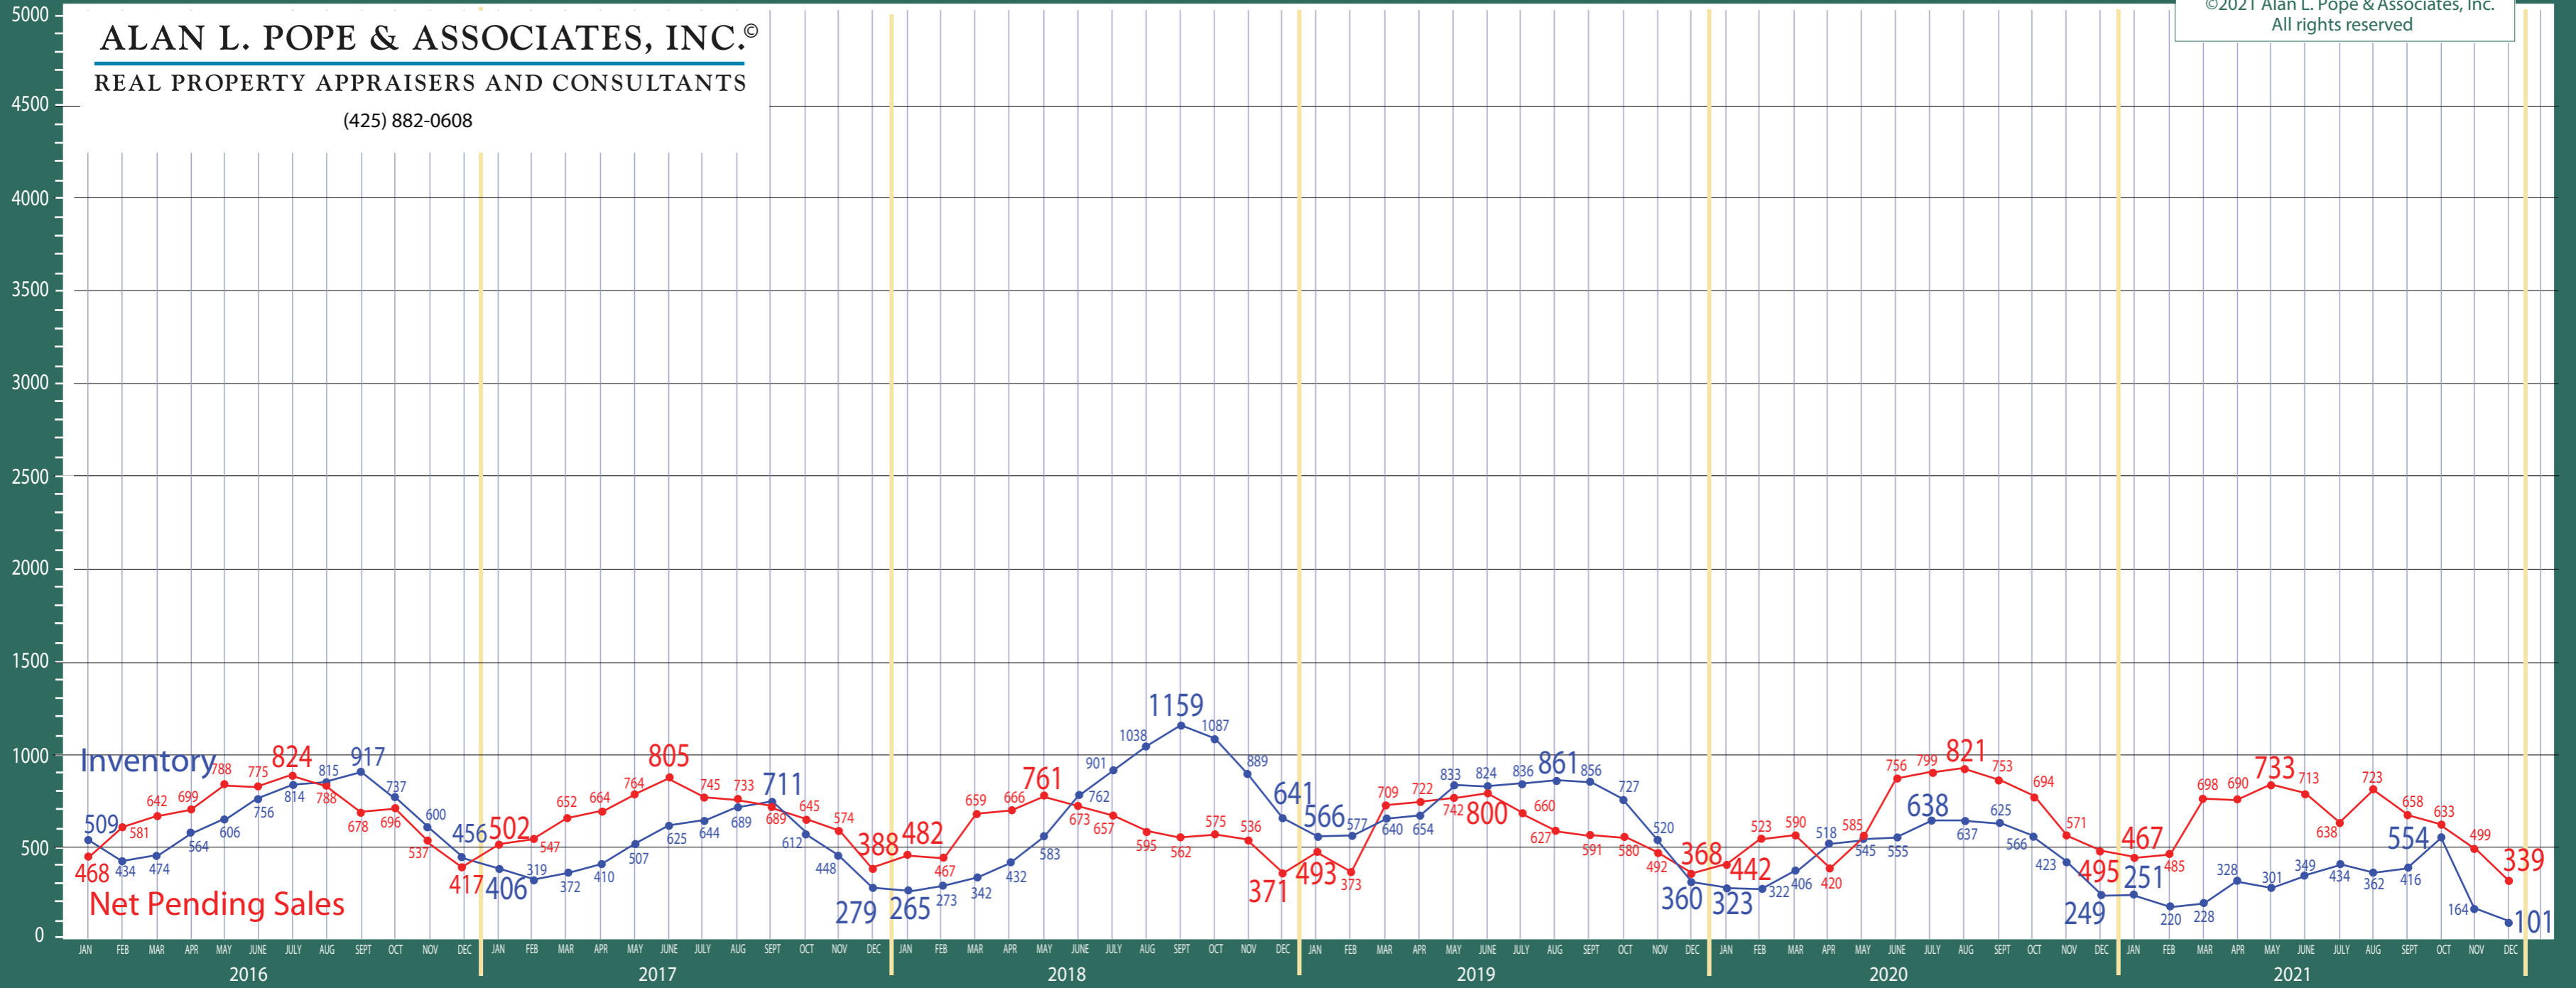

100-140 West Seattle to Federal Way

Listing Residential & Condo Only

ALAN L. POPE & ASSOCIATES, INC.®

REAL PROPERTY APPRAISERS AND CONSULTANTS

(425) 882-0608

©2021 Alan L. Pope & Associates, Inc.
All rights reserved