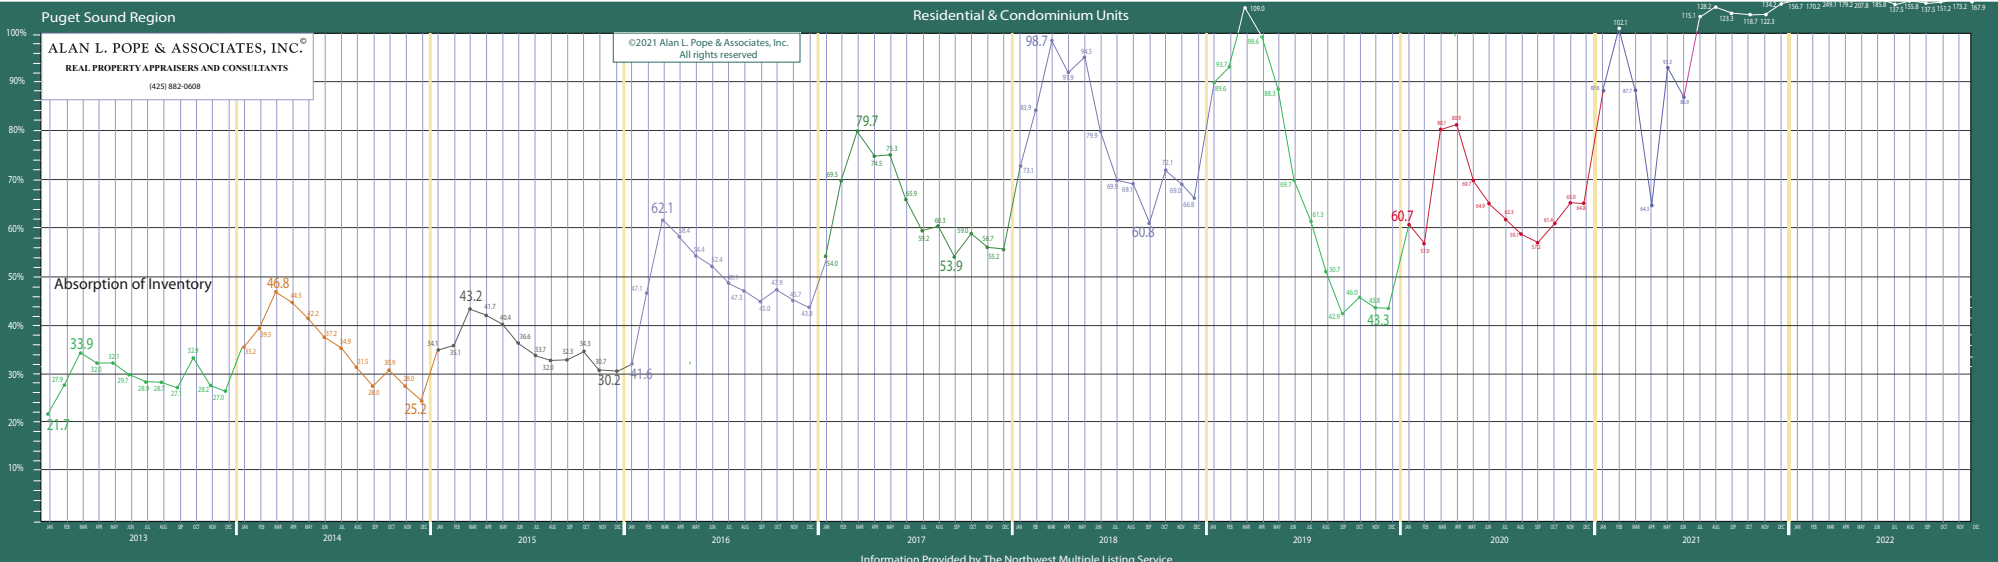

ALAN L. POPE & ASSOCIATES, INC.
REAL PROPERTY APPRAISERS AND CONSULTANTS
(425) 882-0608