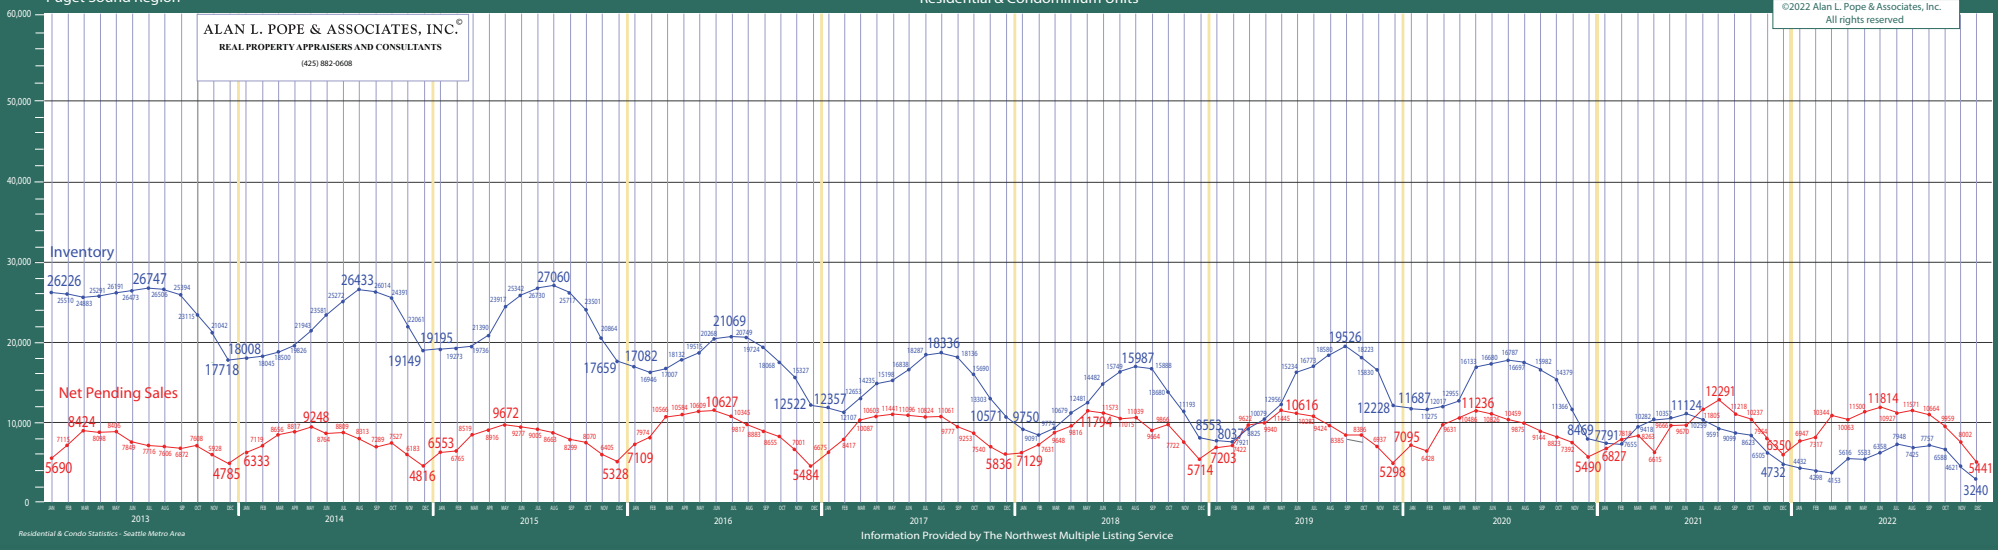

ALAN L. POPE & ASSOCIATES, INC.
REAL PROPERTY APPRAISERS AND CONSULTANTS
(425) 882-0608