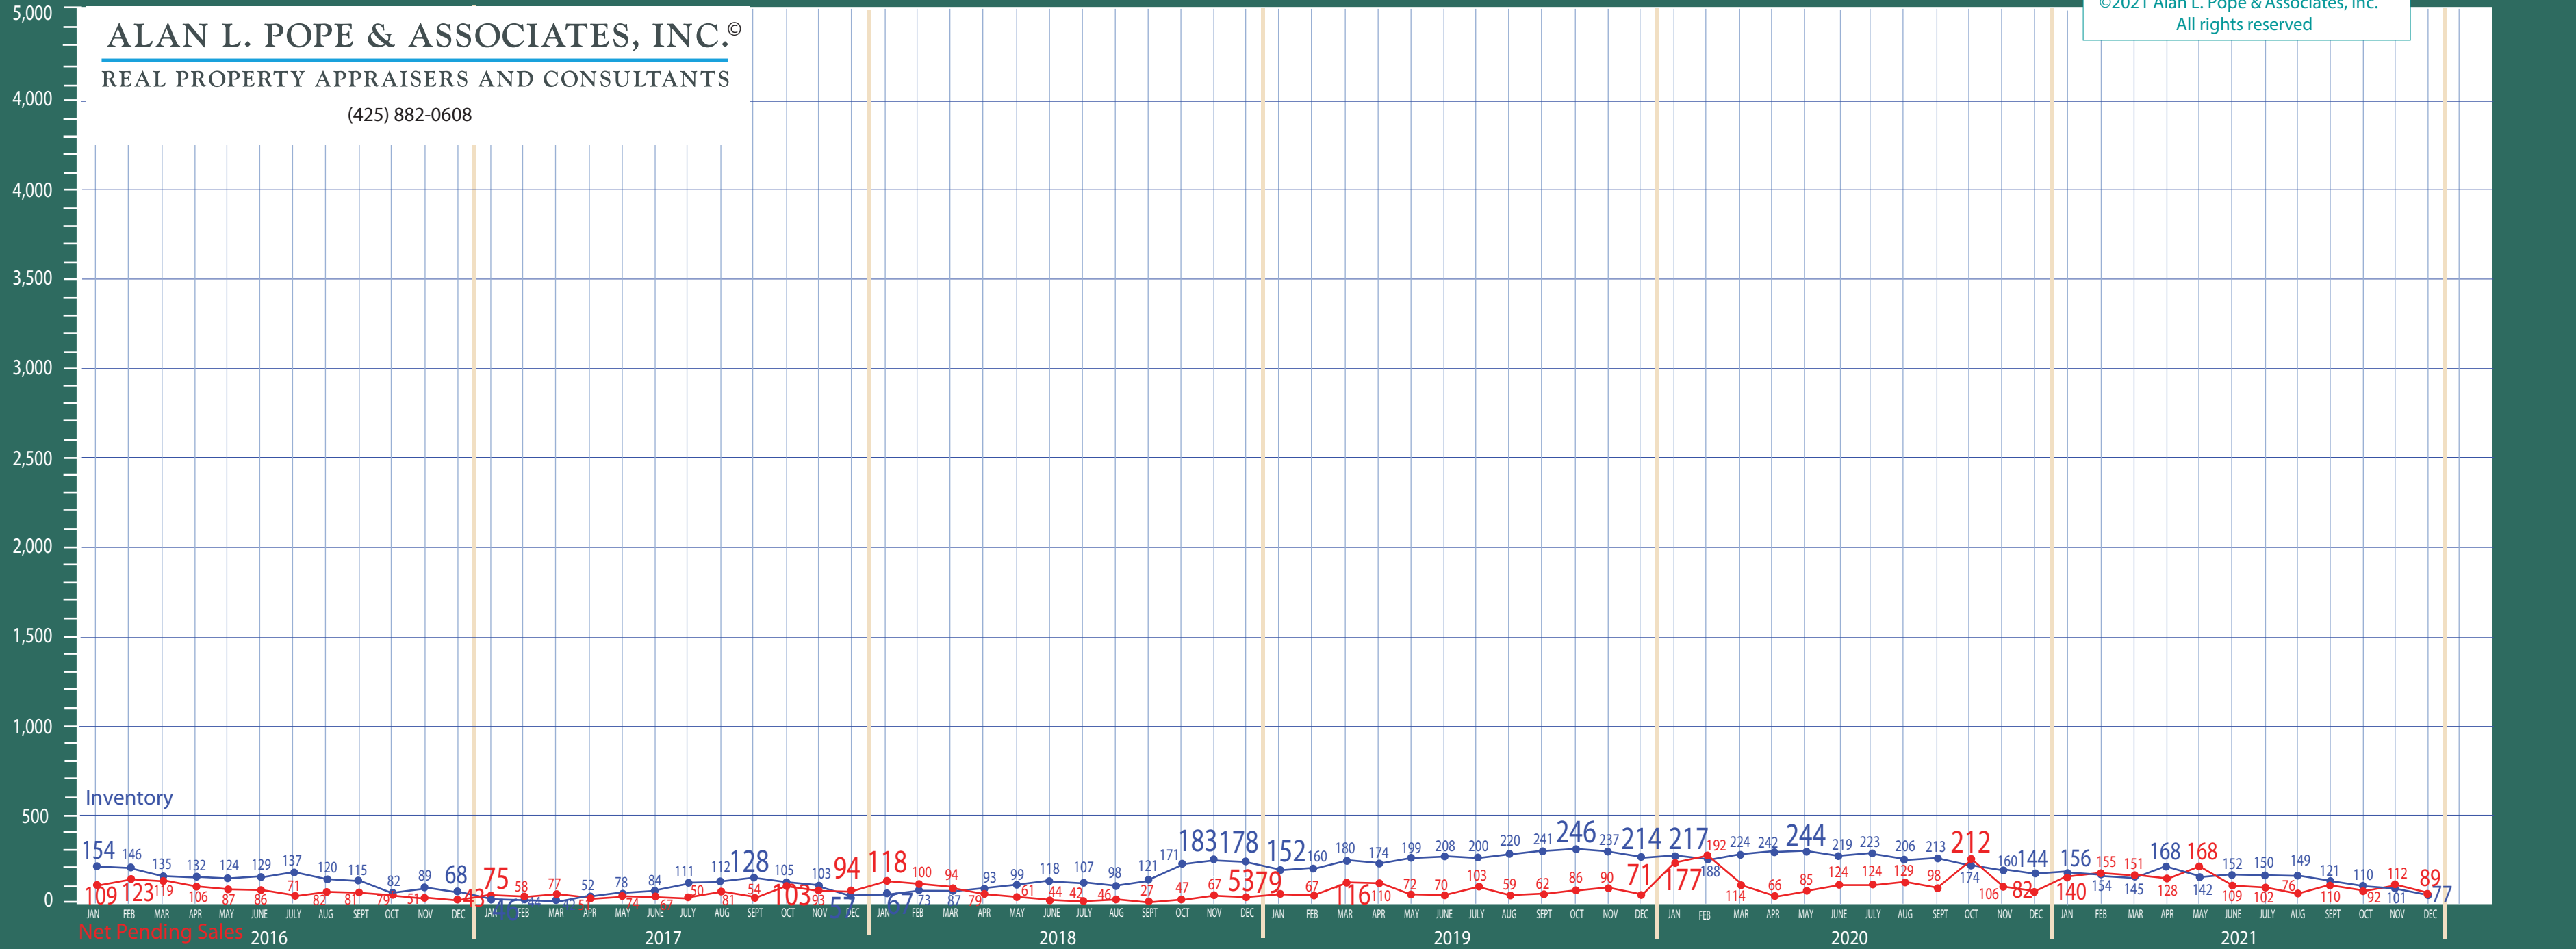

©2021 Alan L. Pope & Associates, Inc.
All rights reserved

ALAN L. POPE & ASSOCIATES, INC.®
REAL PROPERTY APPRAISERS AND CONSULTANTS
(425) 882-0608