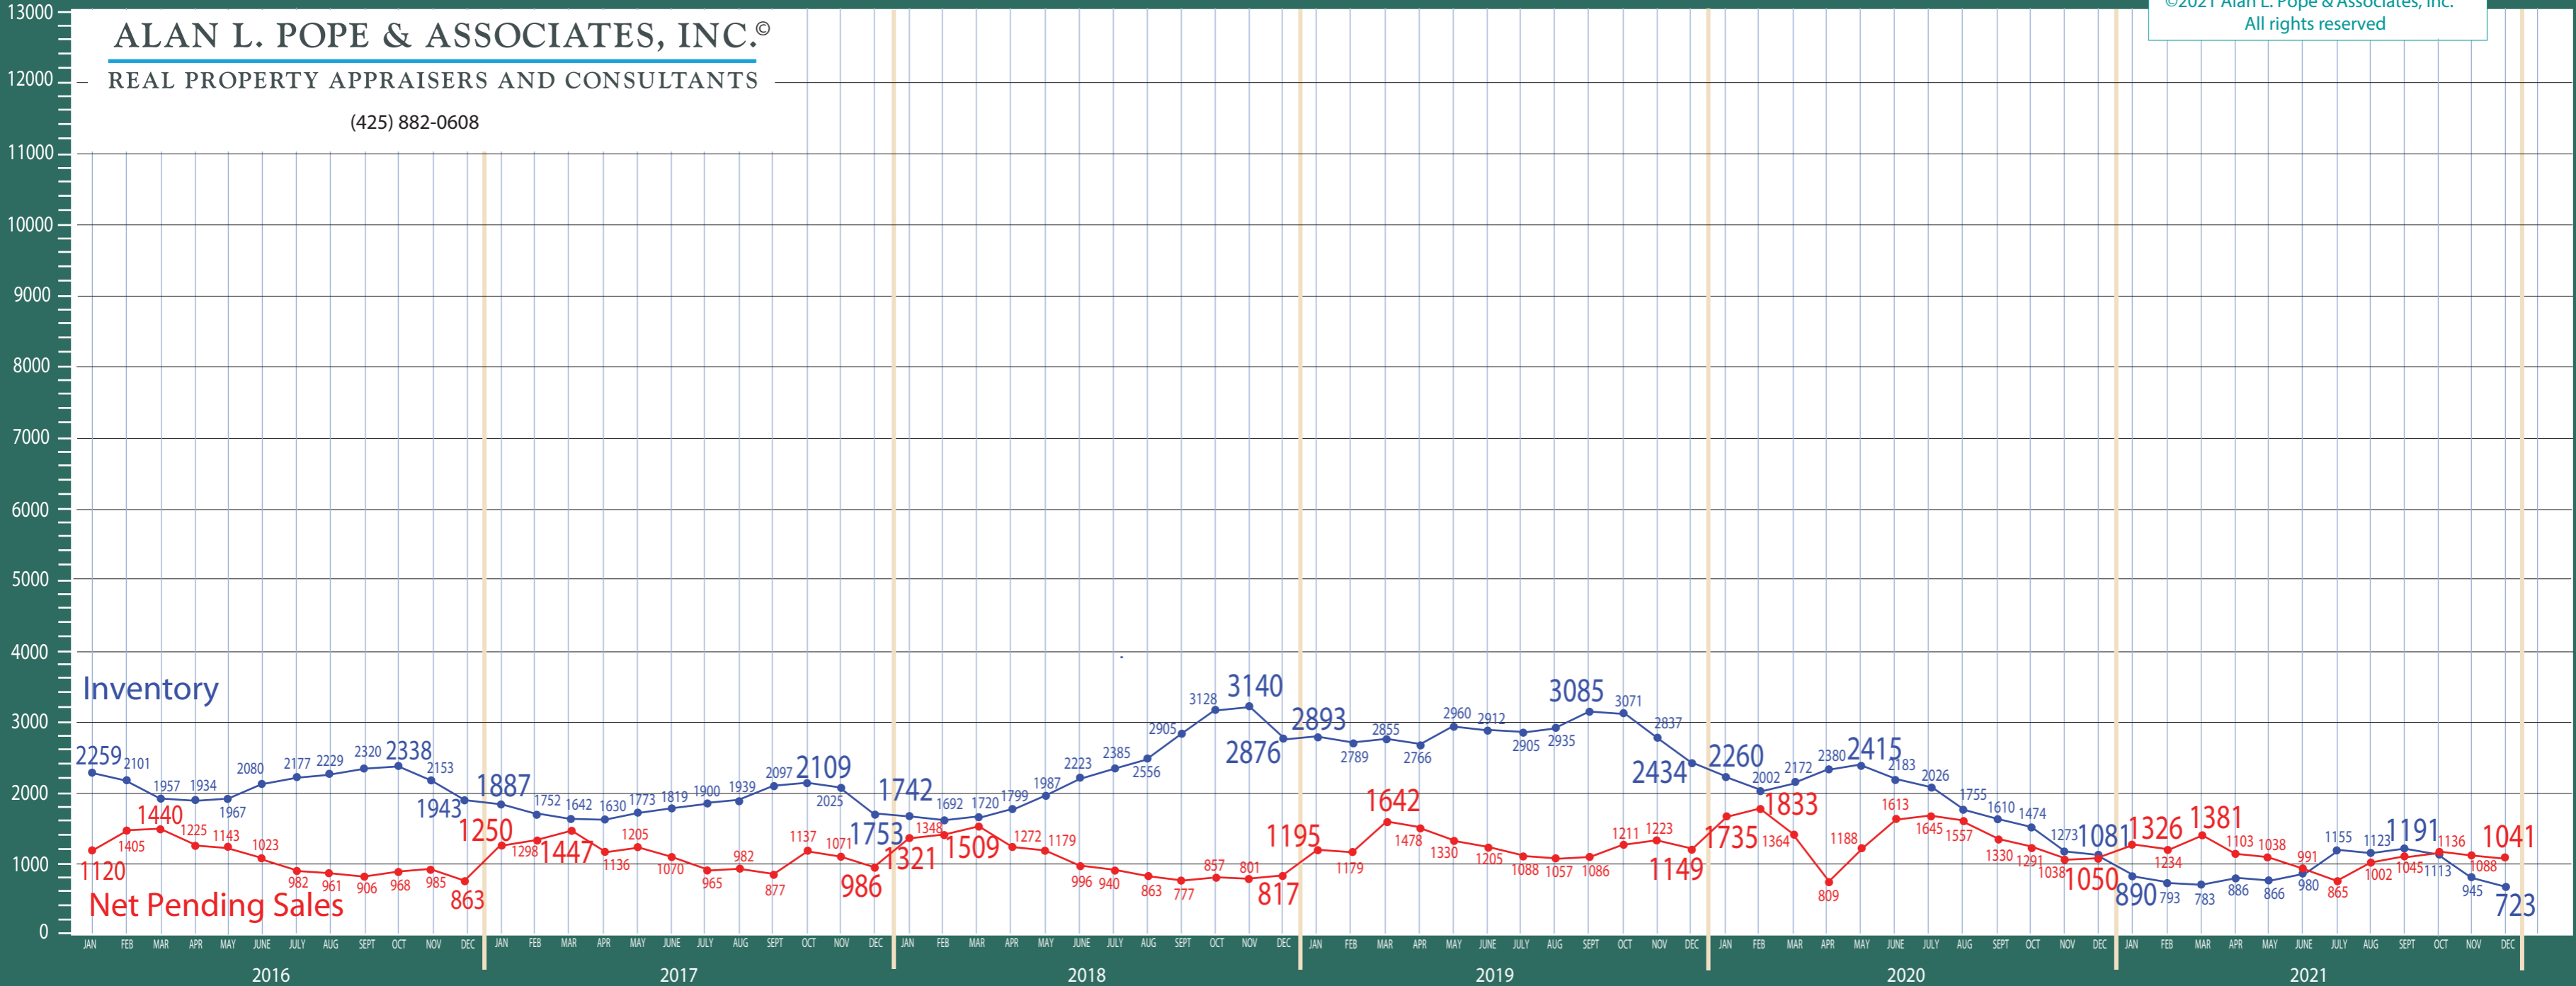

Puget Sound Region

New Construction - Residential & Condo Statistics

©2021 Alan L. Pope & Associates, Inc.
All rights reserved

ALAN L. POPE & ASSOCIATES, INC.®

REAL PROPERTY APPRAISERS AND CONSULTANTS

(425) 882-0608