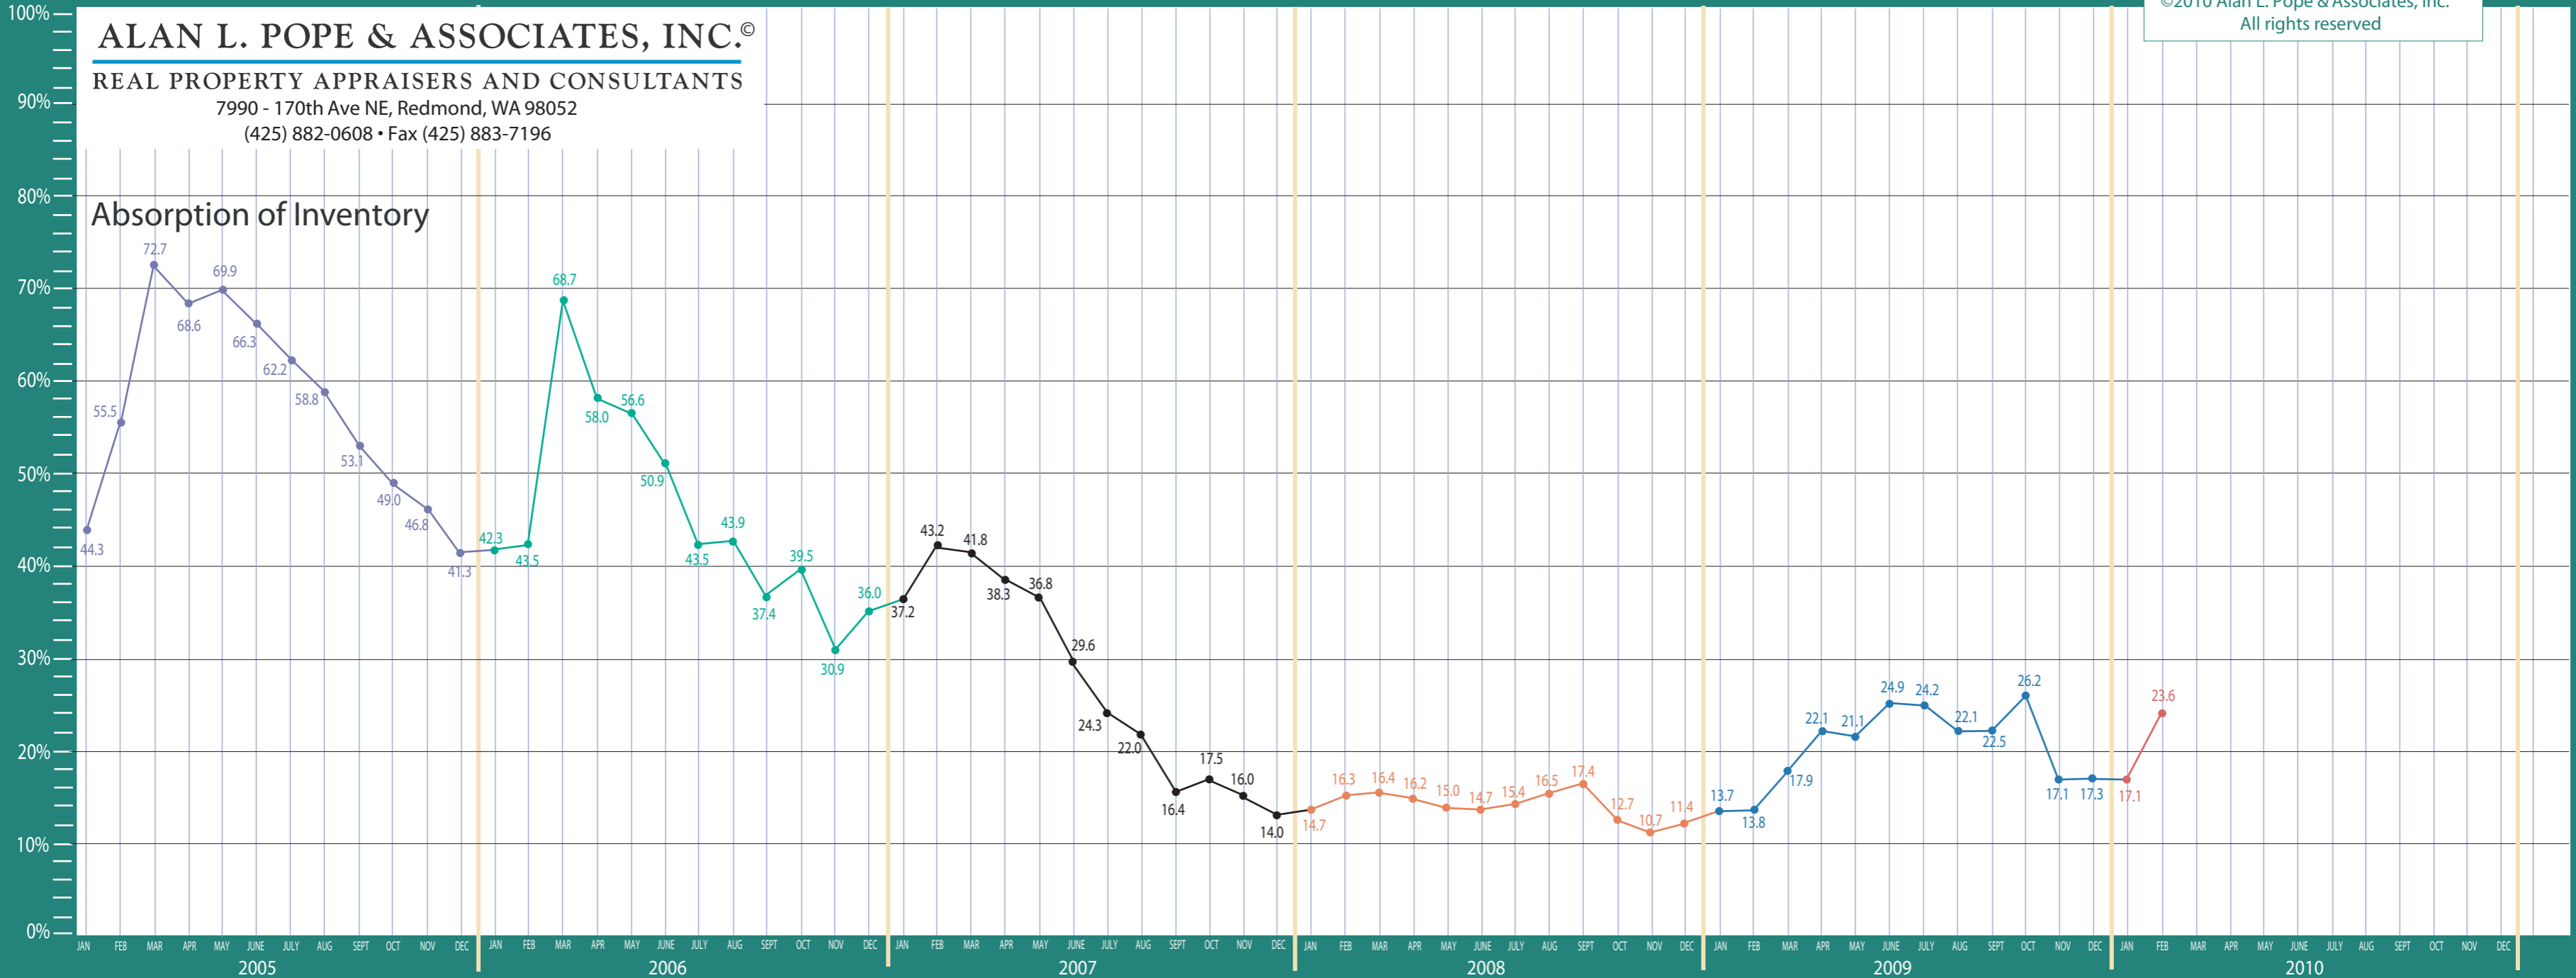

100-140 West Seattle to Federal Way

Absorption of Inventory Residential & Condo Only

ALAN L. POPE & ASSOCIATES, INC.®

REAL PROPERTY APPRAISERS AND CONSULTANTS

7990 - 170th Ave NE, Redmond, WA 98052

(425) 882-0608 • Fax (425) 883-7196

©2010 Alan L. Pope & Associates, Inc.
All rights reserved

Absorption of Inventory

Information Provided by The Northwest Multiple Listing Service