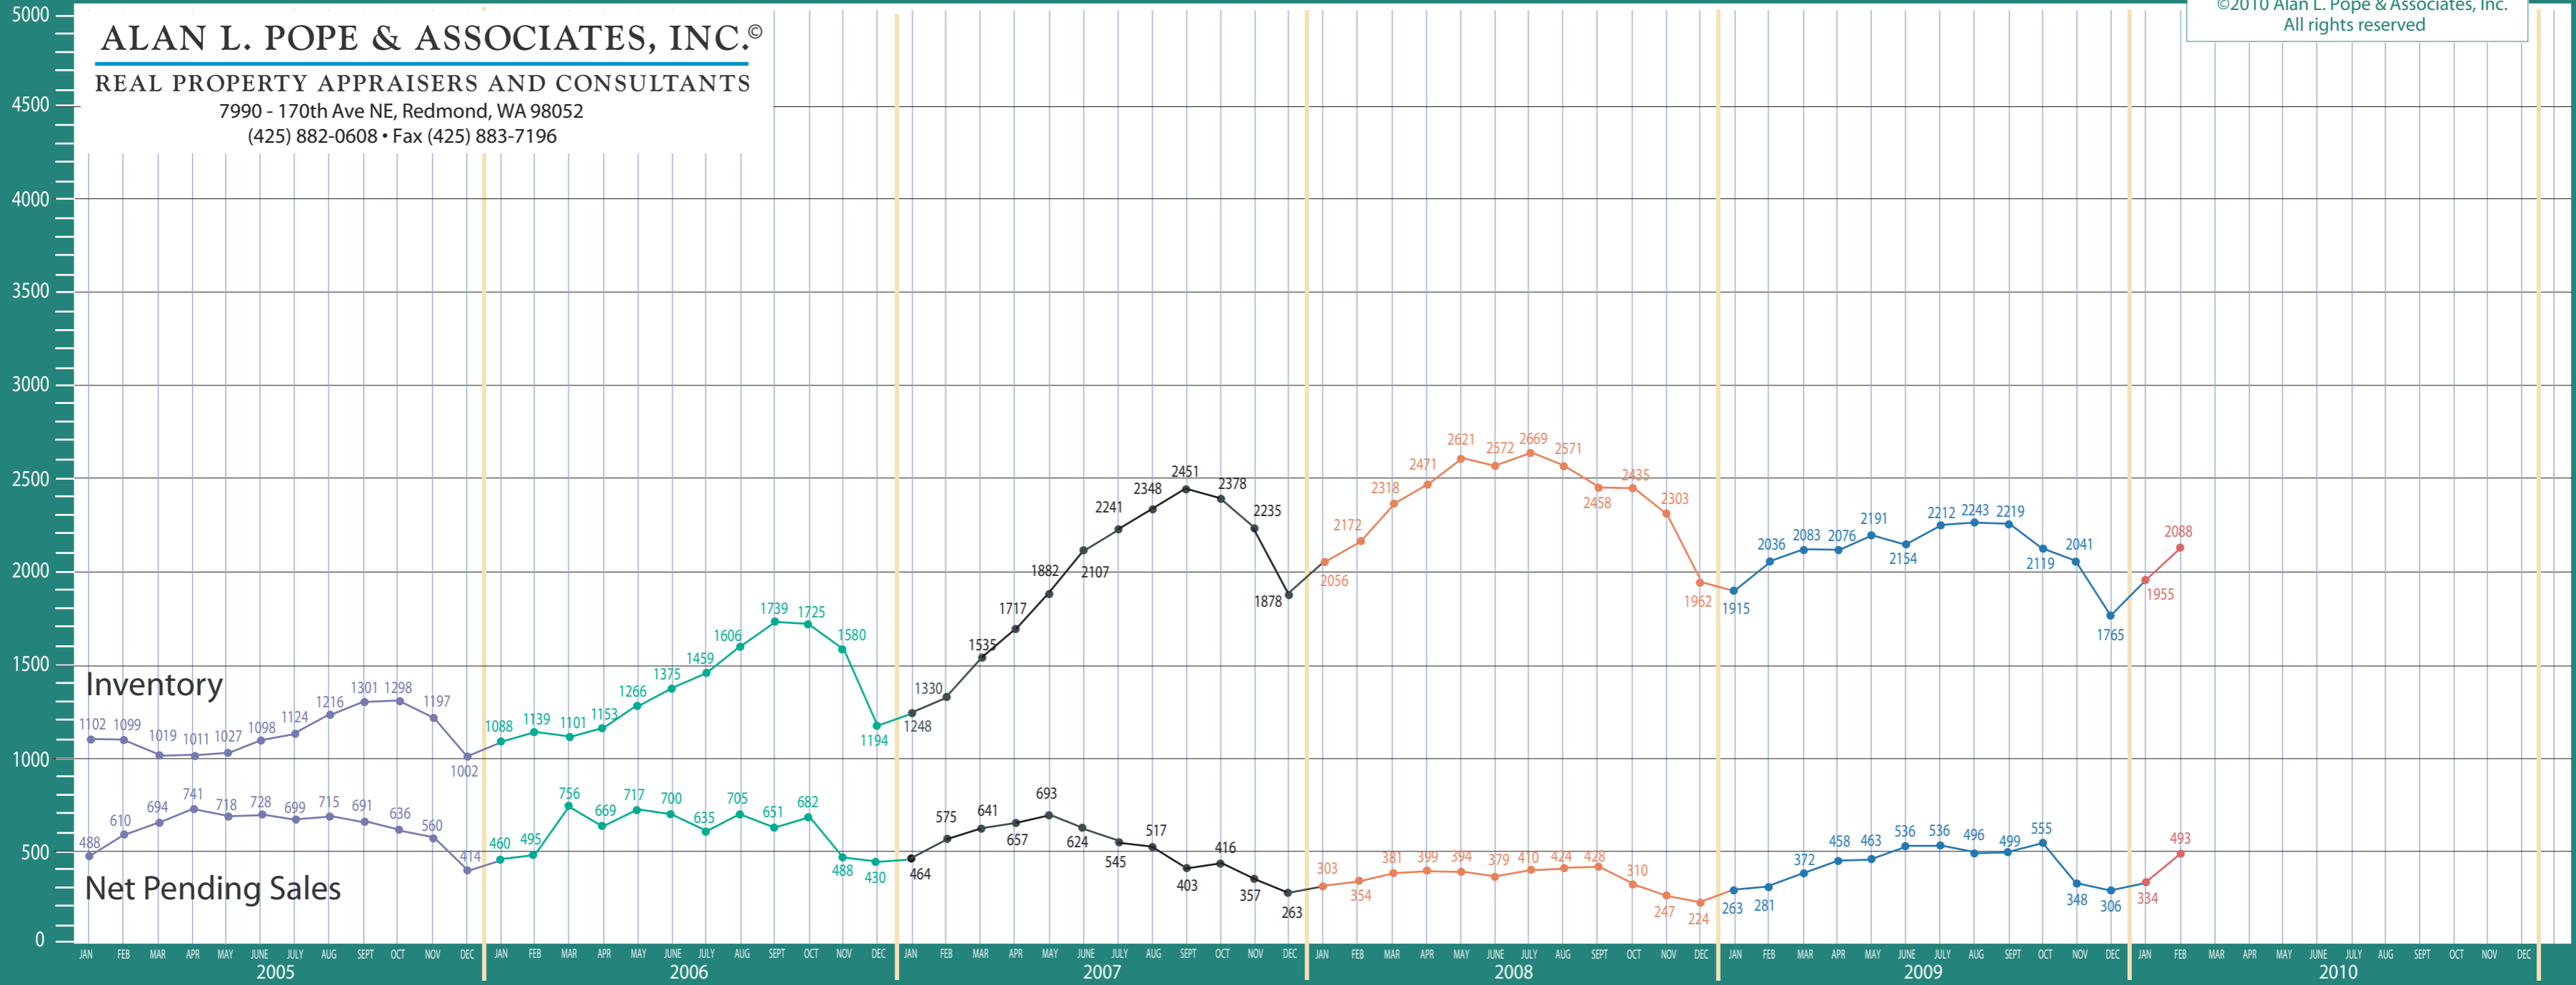

100-140 West Seattle to Federal Way

Listing Residential & Condo Only

©2010 Alan L. Pope & Associates, Inc.
All rights reserved

ALAN L. POPE & ASSOCIATES, INC.®

REAL PROPERTY APPRAISERS AND CONSULTANTS

7990 - 170th Ave NE, Redmond, WA 98052
(425) 882-0608 • Fax (425) 883-7196

100-140 West Seattle to Federal Way

Absorption of Inventory Residential & Condo Only

ALAN L. POPE & ASSOCIATES, INC.®

REAL PROPERTY APPRAISERS AND CONSULTANTS

7990 - 170th Ave NE, Redmond, WA 98052

(425) 882-0608 • Fax (425) 883-7196