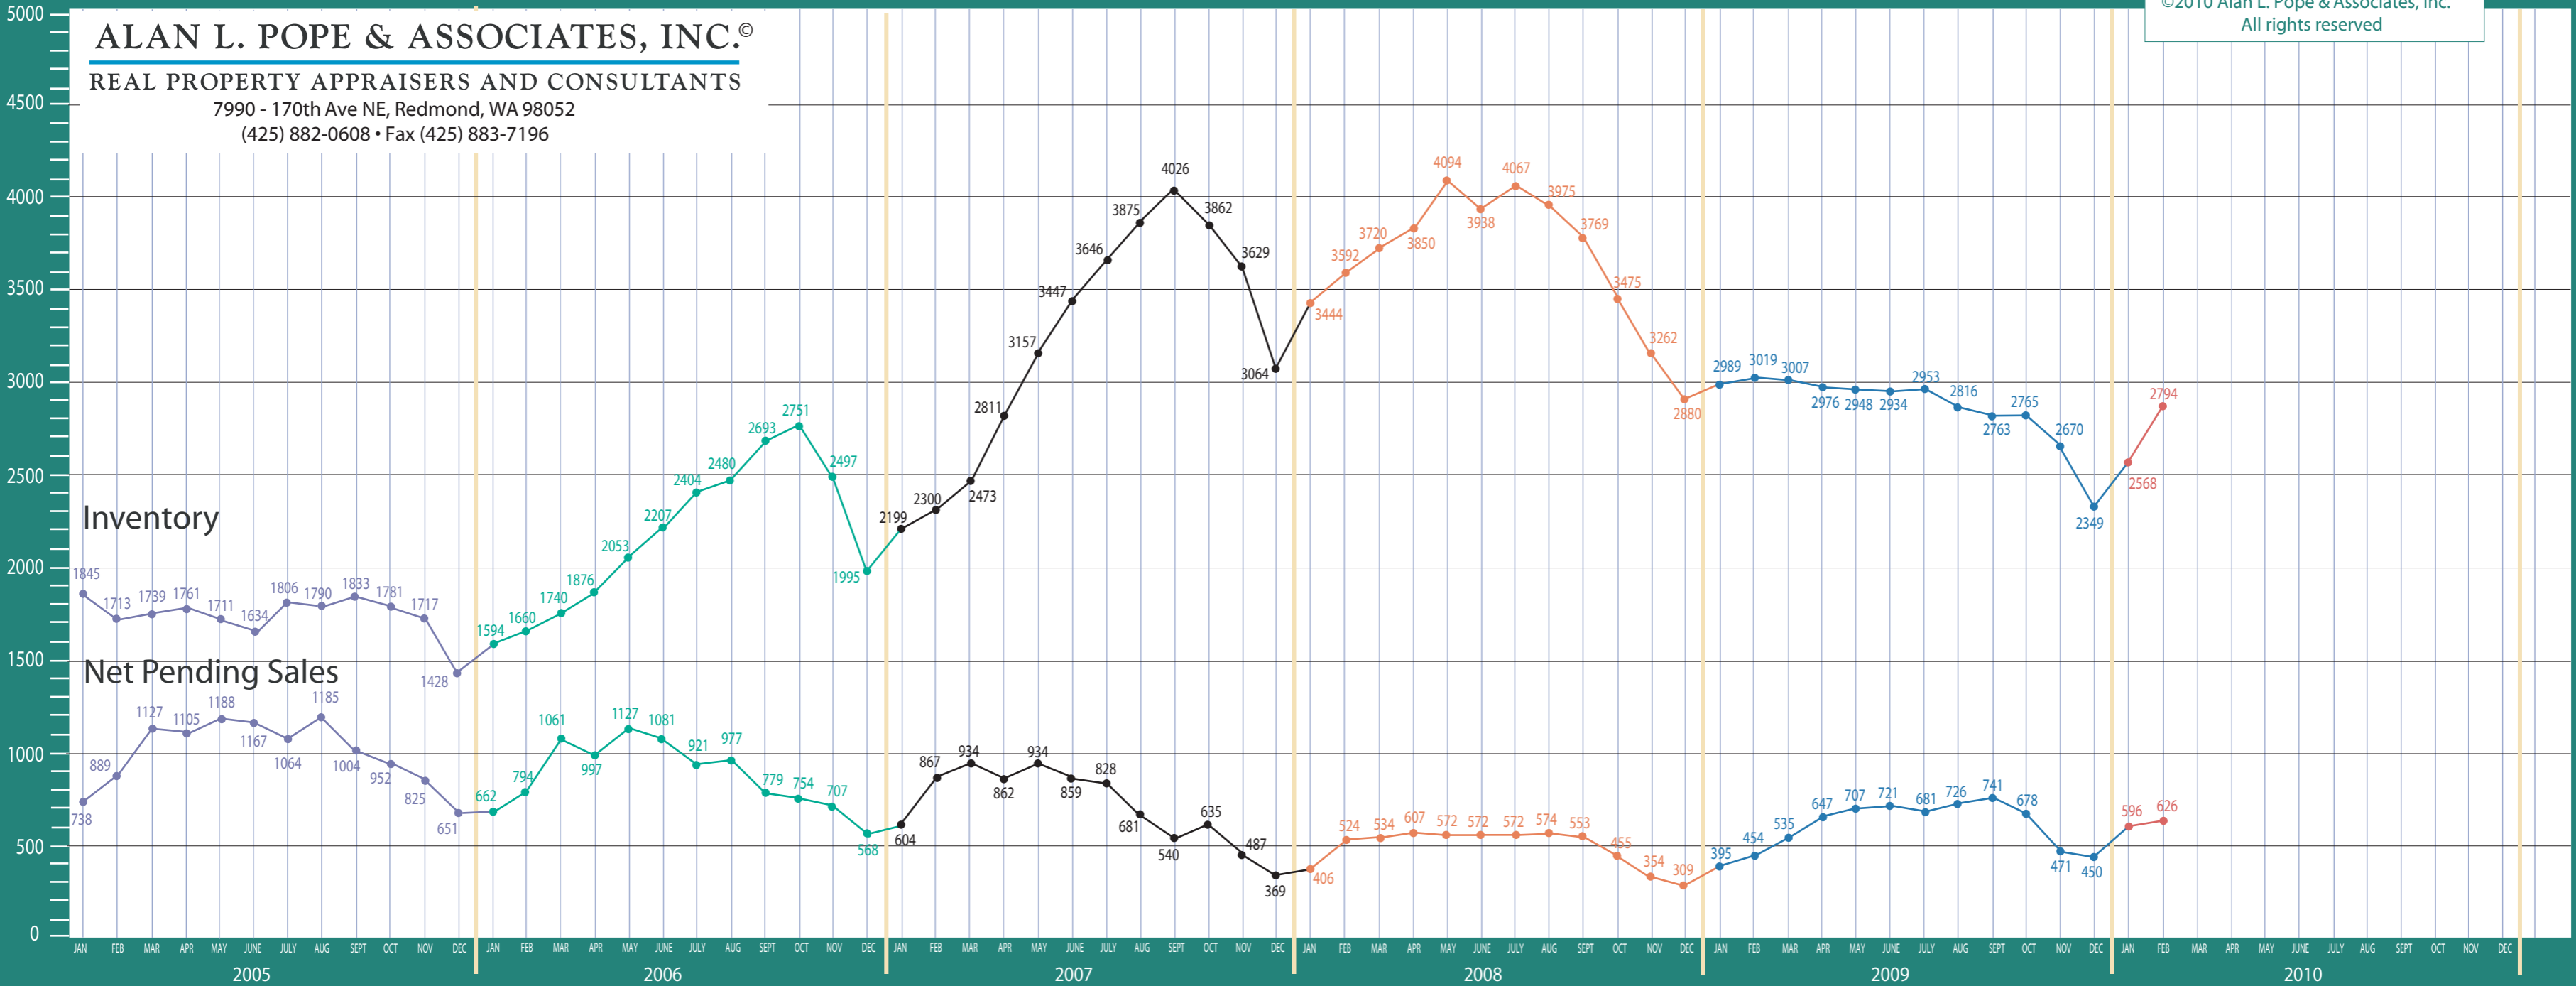

ALAN L. POPE & ASSOCIATES, INC.®

REAL PROPERTY APPRAISERS AND CONSULTANTS

7990 - 170th Ave NE, Redmond, WA 98052

(425) 882-0608 • Fax (425) 883-7196

©2010 Alan L. Pope & Associates, Inc.
All rights reserved

ALAN L. POPE & ASSOCIATES, INC.®
REAL PROPERTY APPRAISERS AND CONSULTANTS
 7990 - 170th Ave NE, Redmond, WA 98052
 (425) 882-0608 • Fax (425) 883-7196