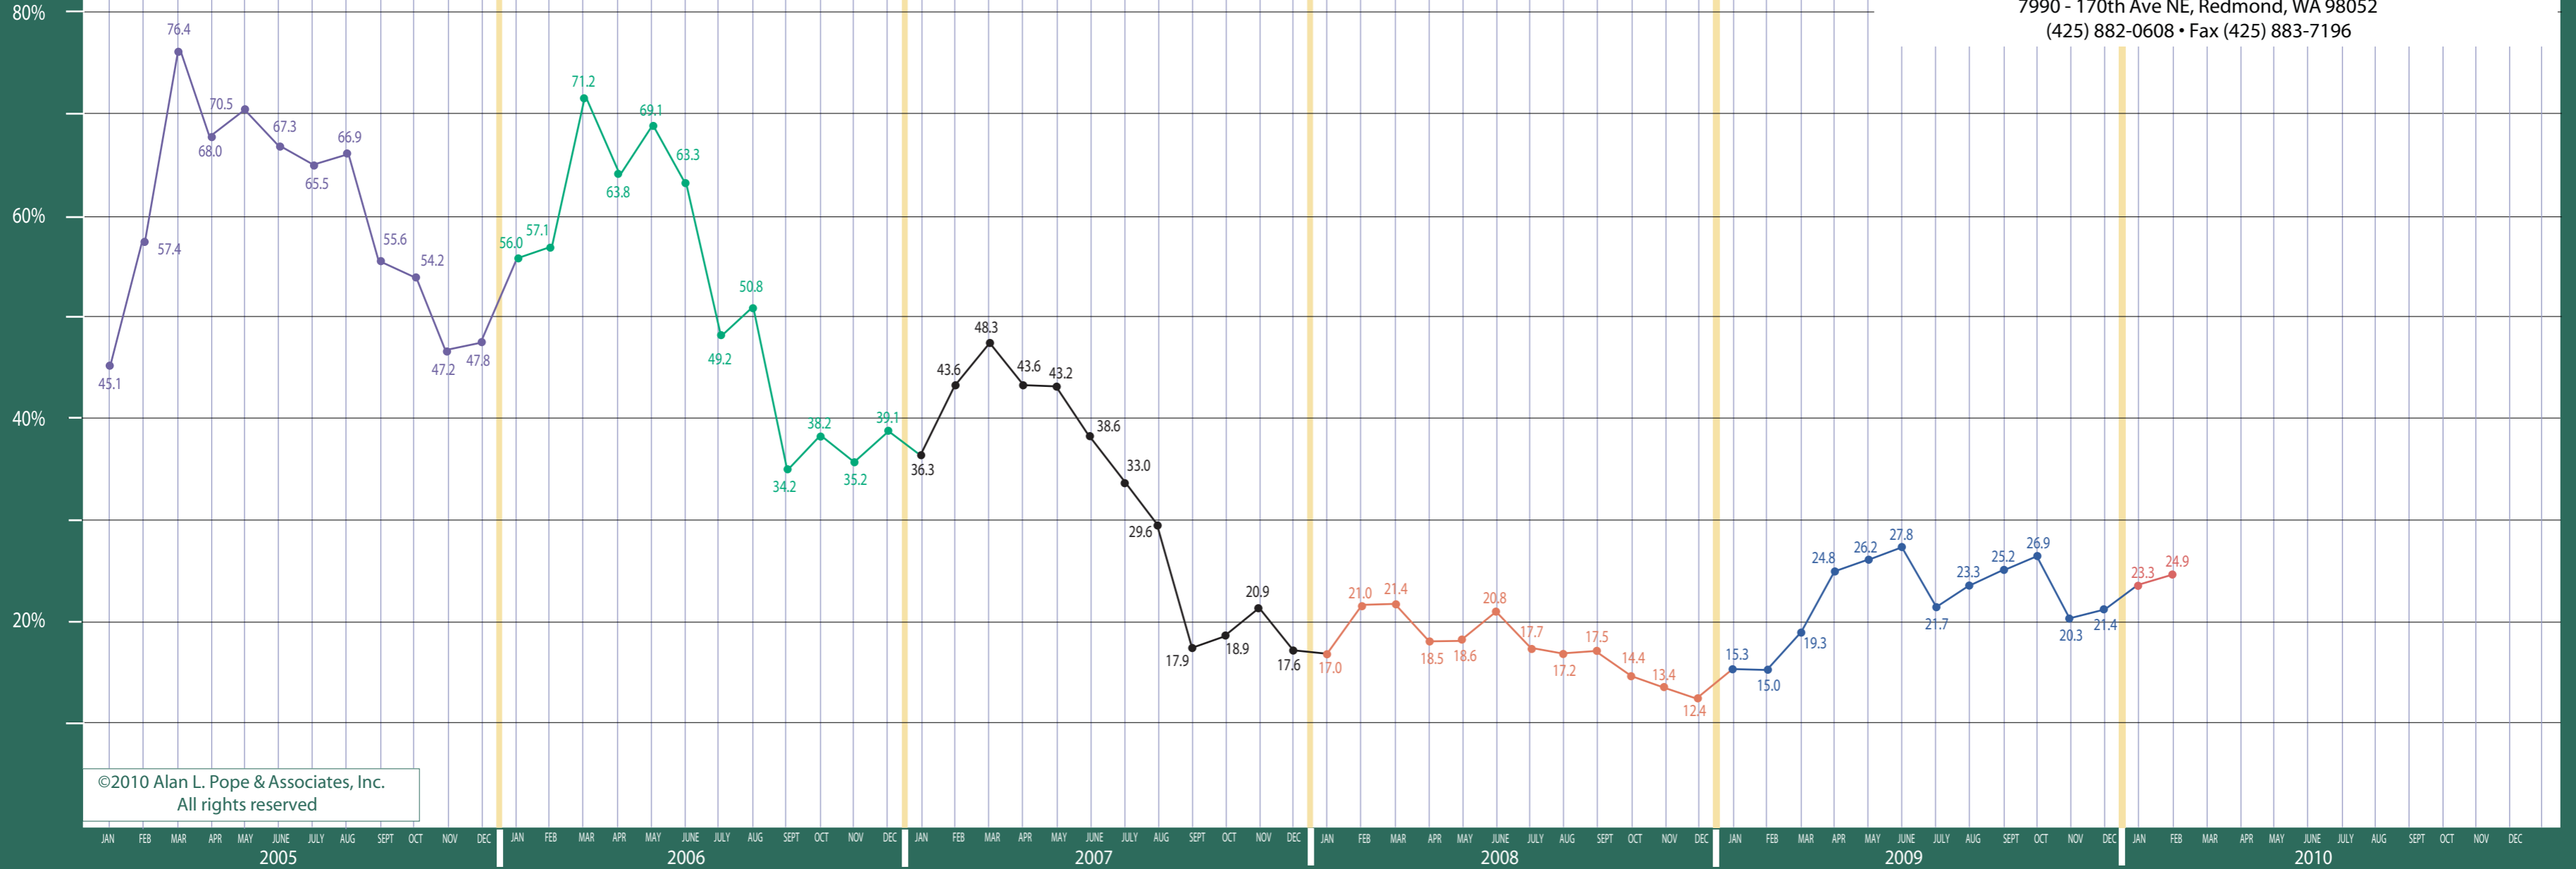

Absorption of Inventory

©2010 Alan L. Pope & Associates, Inc.
All rights reserved