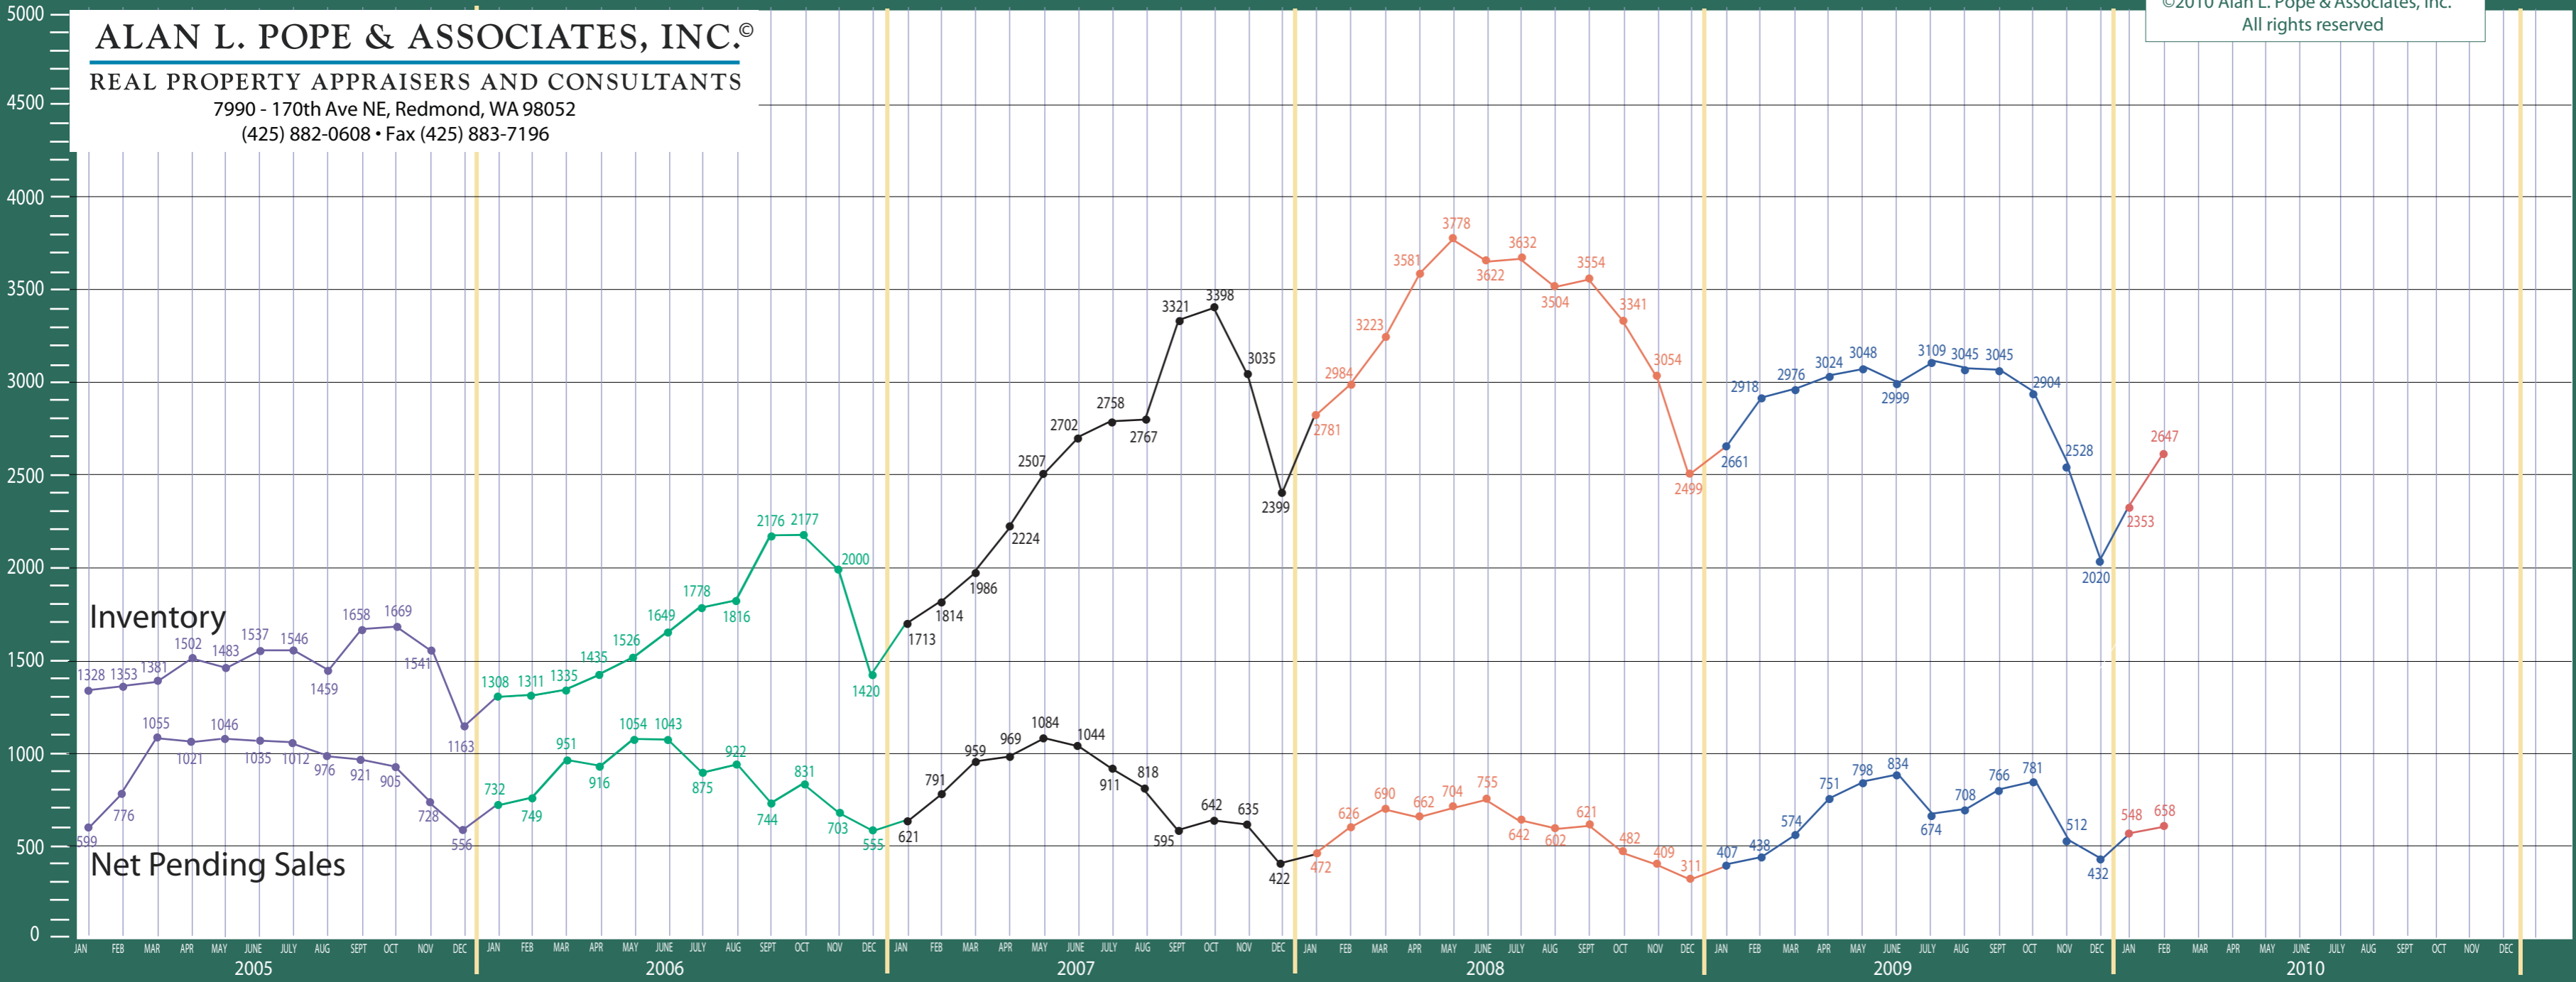

390/700-720 Central/North Seattle

Listing Residential & Condo Only

ALAN L. POPE & ASSOCIATES, INC.®

REAL PROPERTY APPRAISERS AND CONSULTANTS

7990 - 170th Ave NE, Redmond, WA 98052

(425) 882-0608 • Fax (425) 883-7196

©2010 Alan L. Pope & Associates, Inc.
All rights reserved