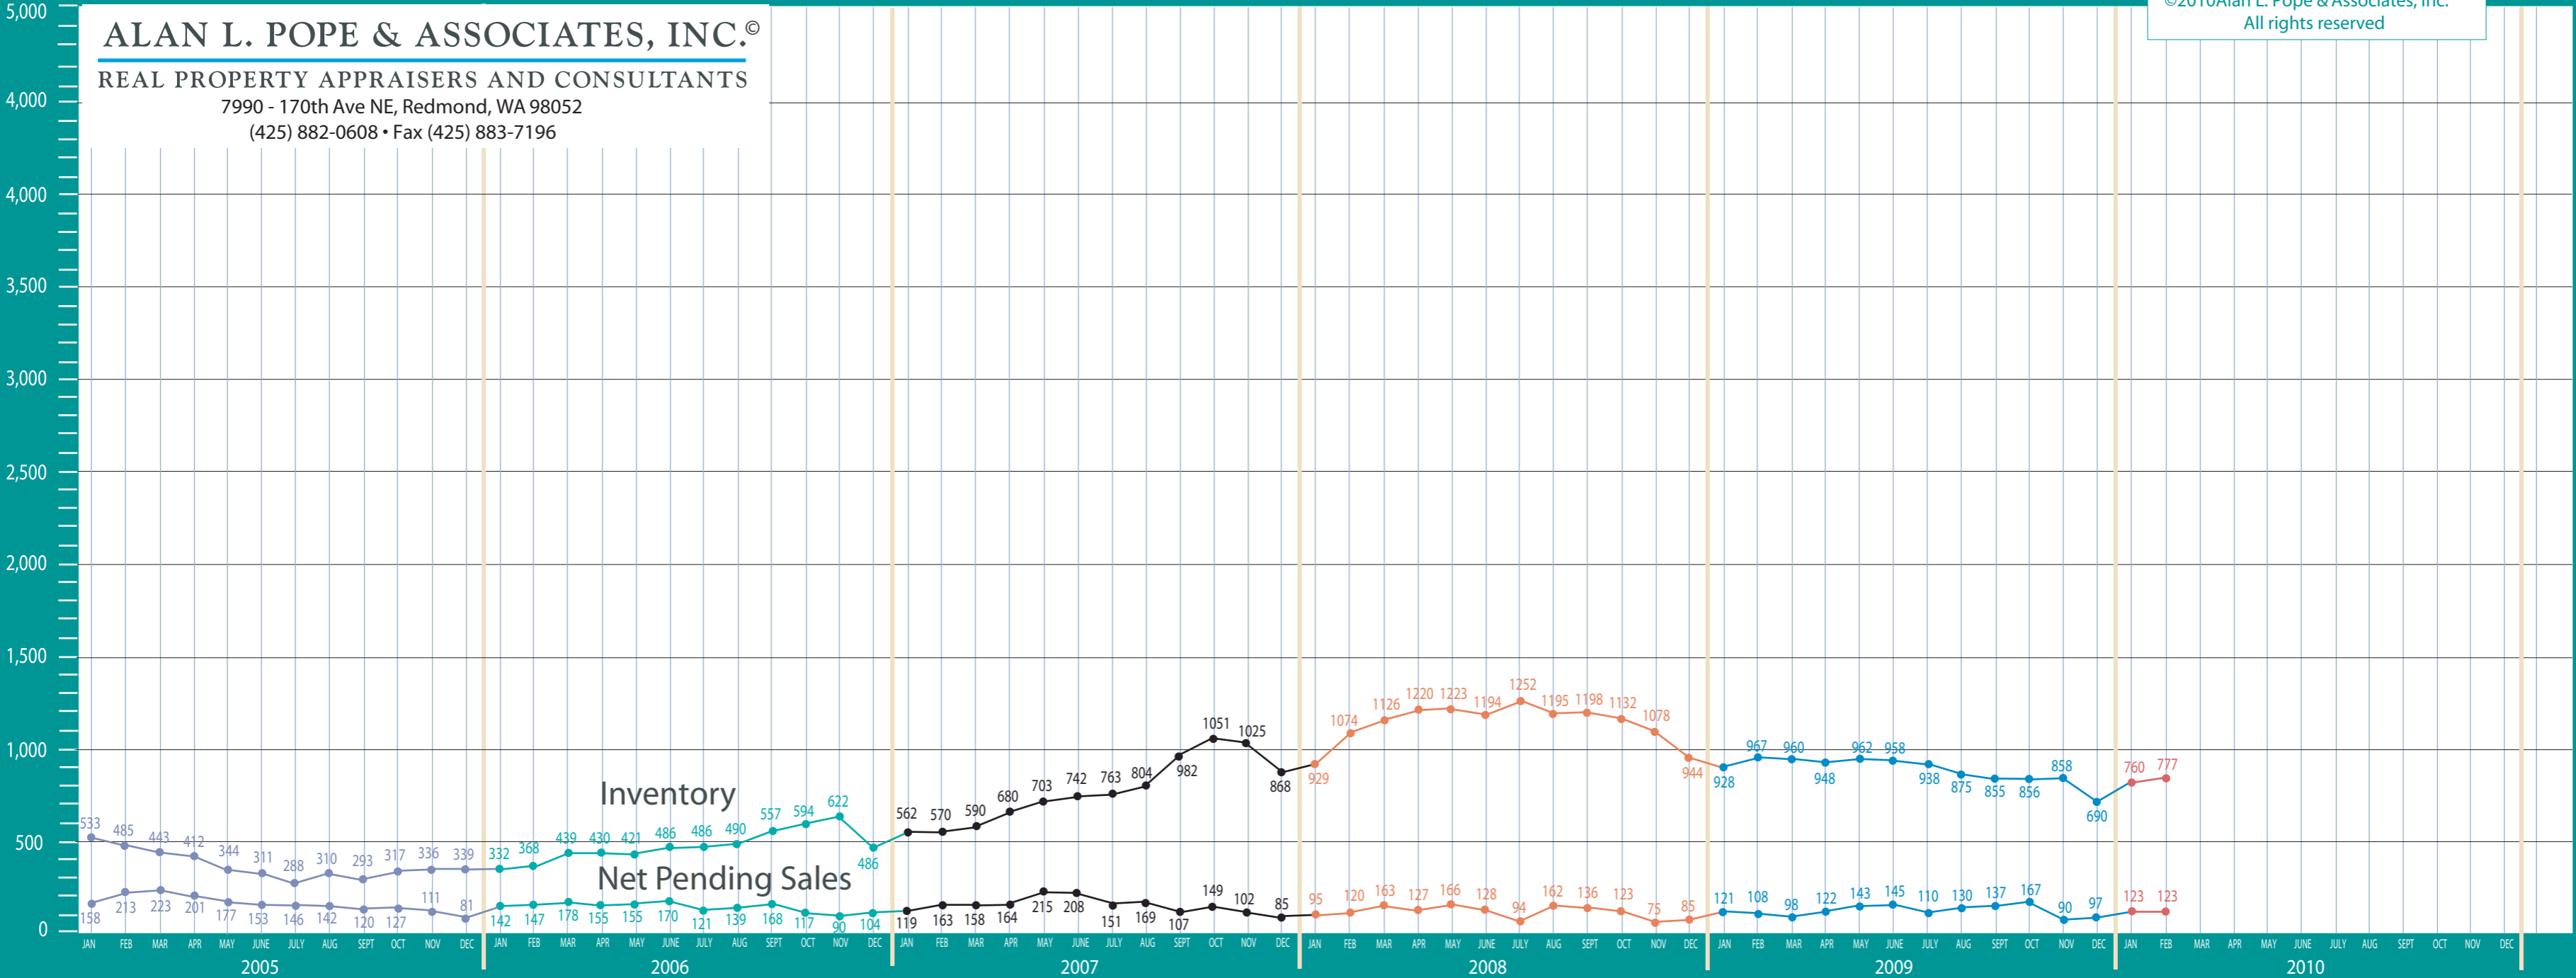

ALAN L. POPE & ASSOCIATES, INC.®

REAL PROPERTY APPRAISERS AND CONSULTANTS

7990 - 170th Ave NE, Redmond, WA 98052
(425) 882-0608 • Fax (425) 883-7196

King & Snohomish County

New Construction - Residential & Condo Statistics

ALAN L. POPE & ASSOCIATES, INC.®

REAL PROPERTY APPRAISERS AND CONSULTANTS

7990 - 170th Ave NE, Redmond, WA 98052

(425) 882-0608 • Fax (425) 883-7196

©2010 Alan L. Pope & Associates, Inc.
All rights reserved