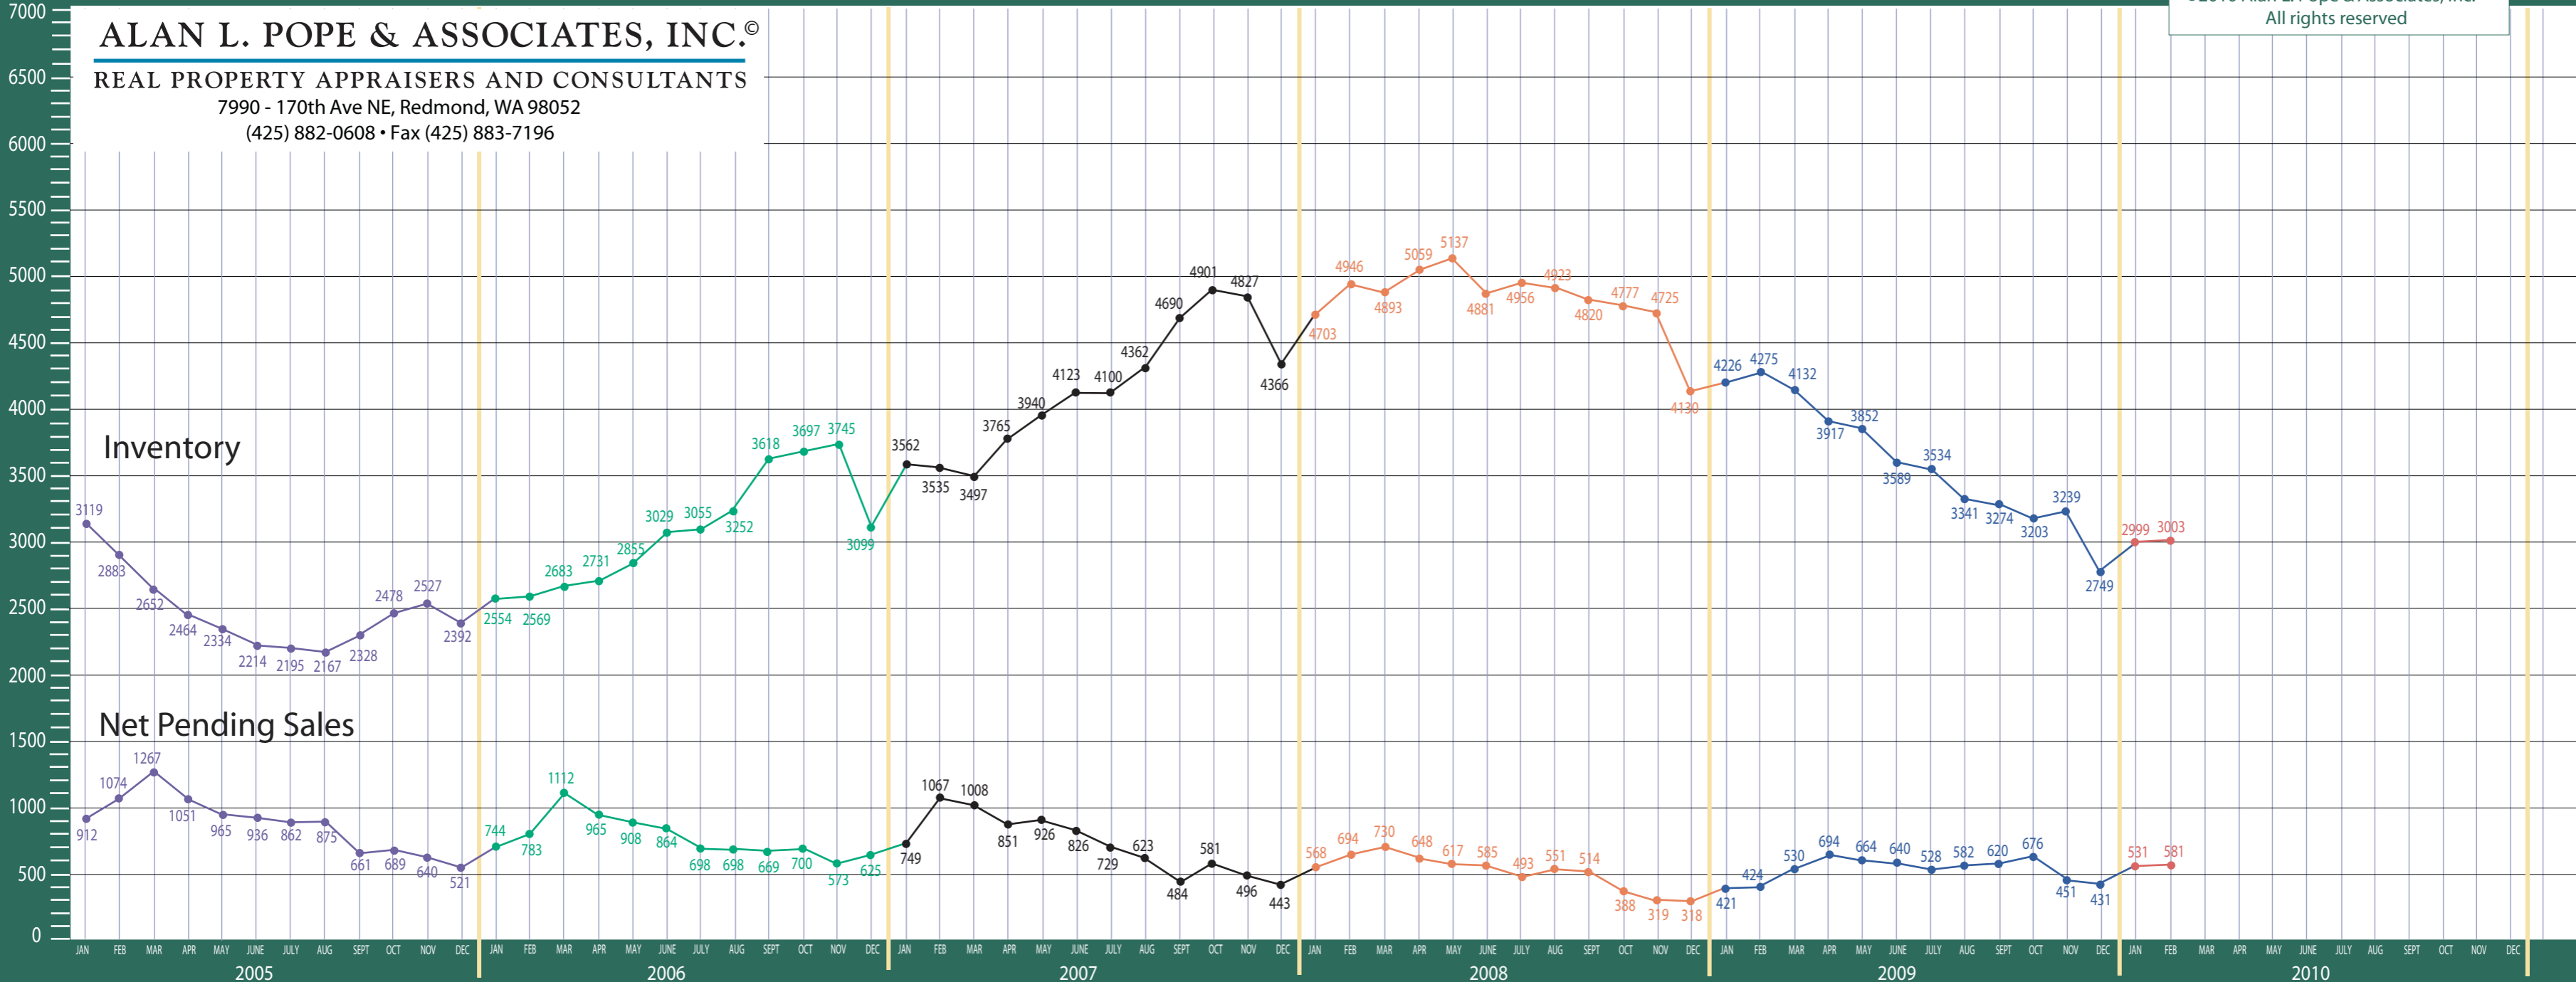

## ALAN L. POPE & ASSOCIATES, INC.®

REAL PROPERTY APPRAISERS AND CONSULTANTS

7990 - 170th Ave NE, Redmond, WA 98052

(425) 882-0608 • Fax (425) 883-7196

©2010 Alan L. Pope & Associates, Inc.  
All rights reserved

### Absorption of Inventory