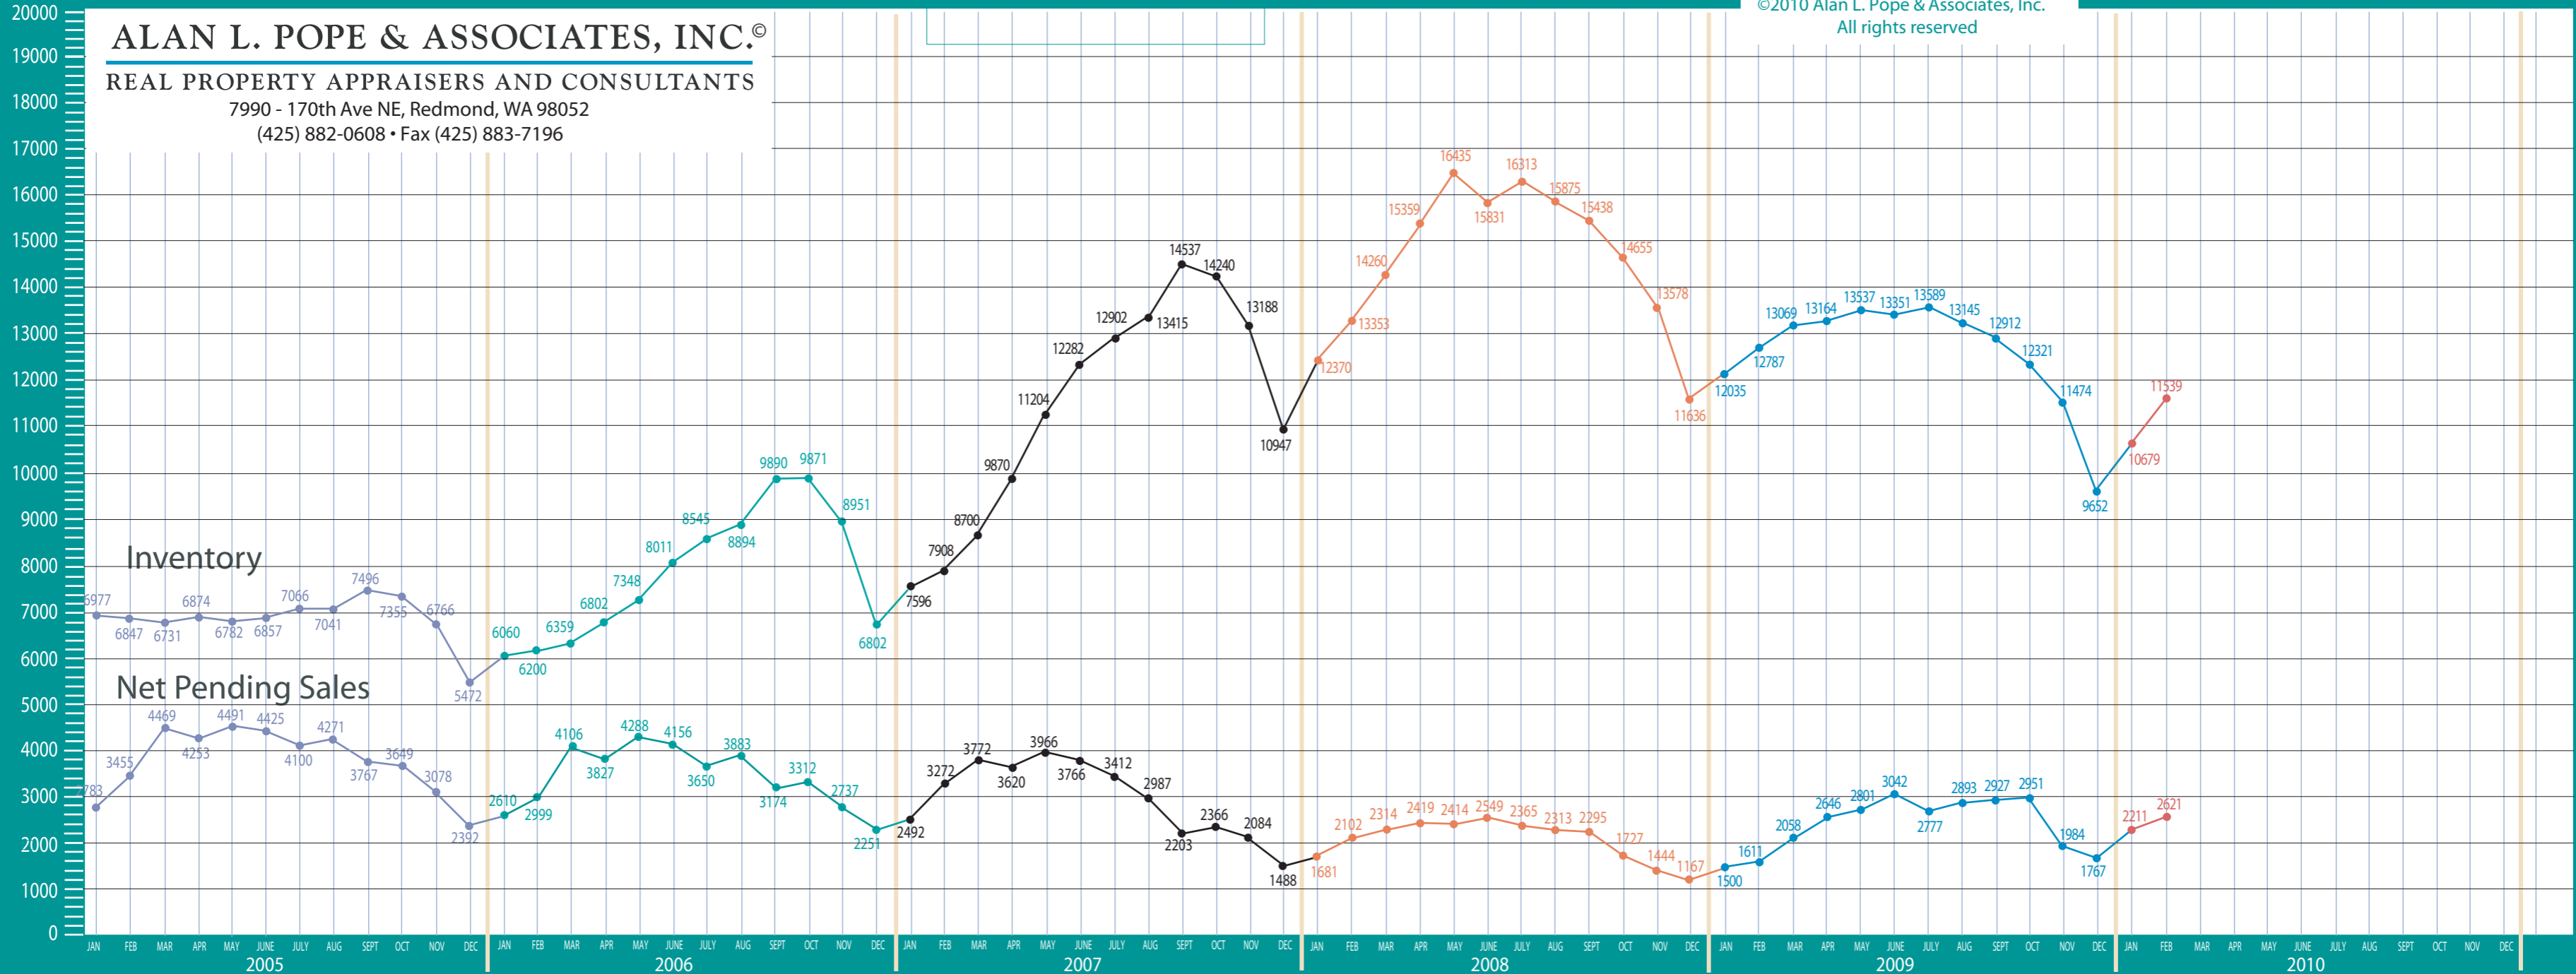

King County

Listing Residential & Condo Only

©2010 Alan L. Pope & Associates, Inc.
All rights reserved

ALAN L. POPE & ASSOCIATES, INC.®
REAL PROPERTY APPRAISERS AND CONSULTANTS
 7990 - 170th Ave NE, Redmond, WA 98052
 (425) 882-0608 • Fax (425) 883-7196

ALAN L. POPE & ASSOCIATES, INC.®

REAL PROPERTY APPRAISERS AND CONSULTANTS

7990 - 170th Ave NE, Redmond, WA 98052

(425) 882-0608 • Fax (425) 883-7196

Absorption of Inventory