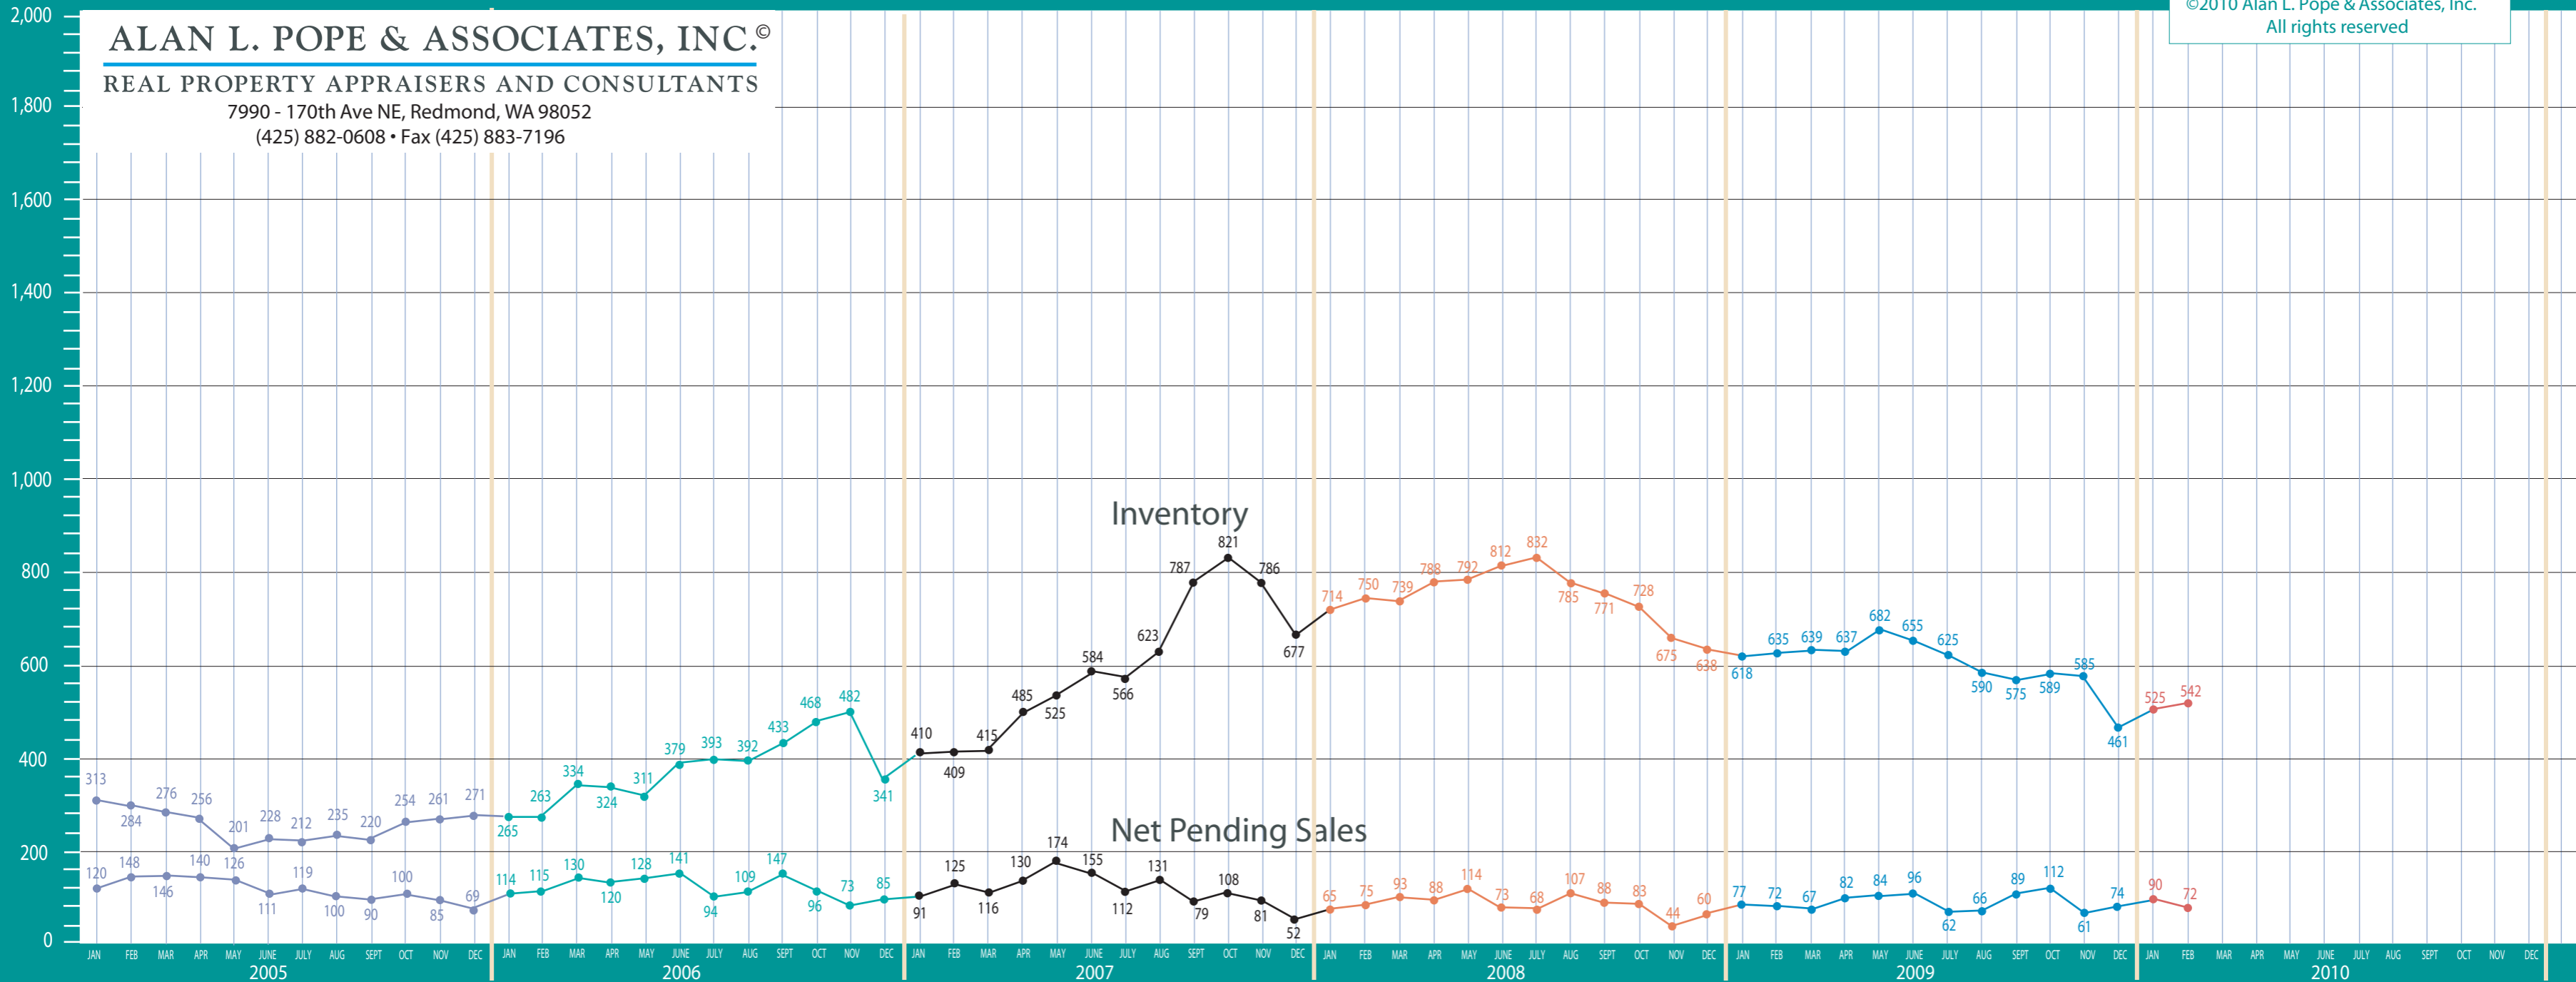

ALAN L. POPE & ASSOCIATES, INC.®

REAL PROPERTY APPRAISERS AND CONSULTANTS

7990 - 170th Ave NE, Redmond, WA 98052

(425) 882-0608 • Fax (425) 883-7196

©2010 Alan L. Pope & Associates, Inc.
All rights reserved

©2010 Alan L. Pope & Associates, Inc.
All rights reserved

ALAN L. POPE & ASSOCIATES, INC.®
 REAL PROPERTY APPRAISERS AND CONSULTANTS
 7990 - 170th Ave NE, Redmond, WA 98052
 (425) 882-0608 • Fax (425) 883-7196