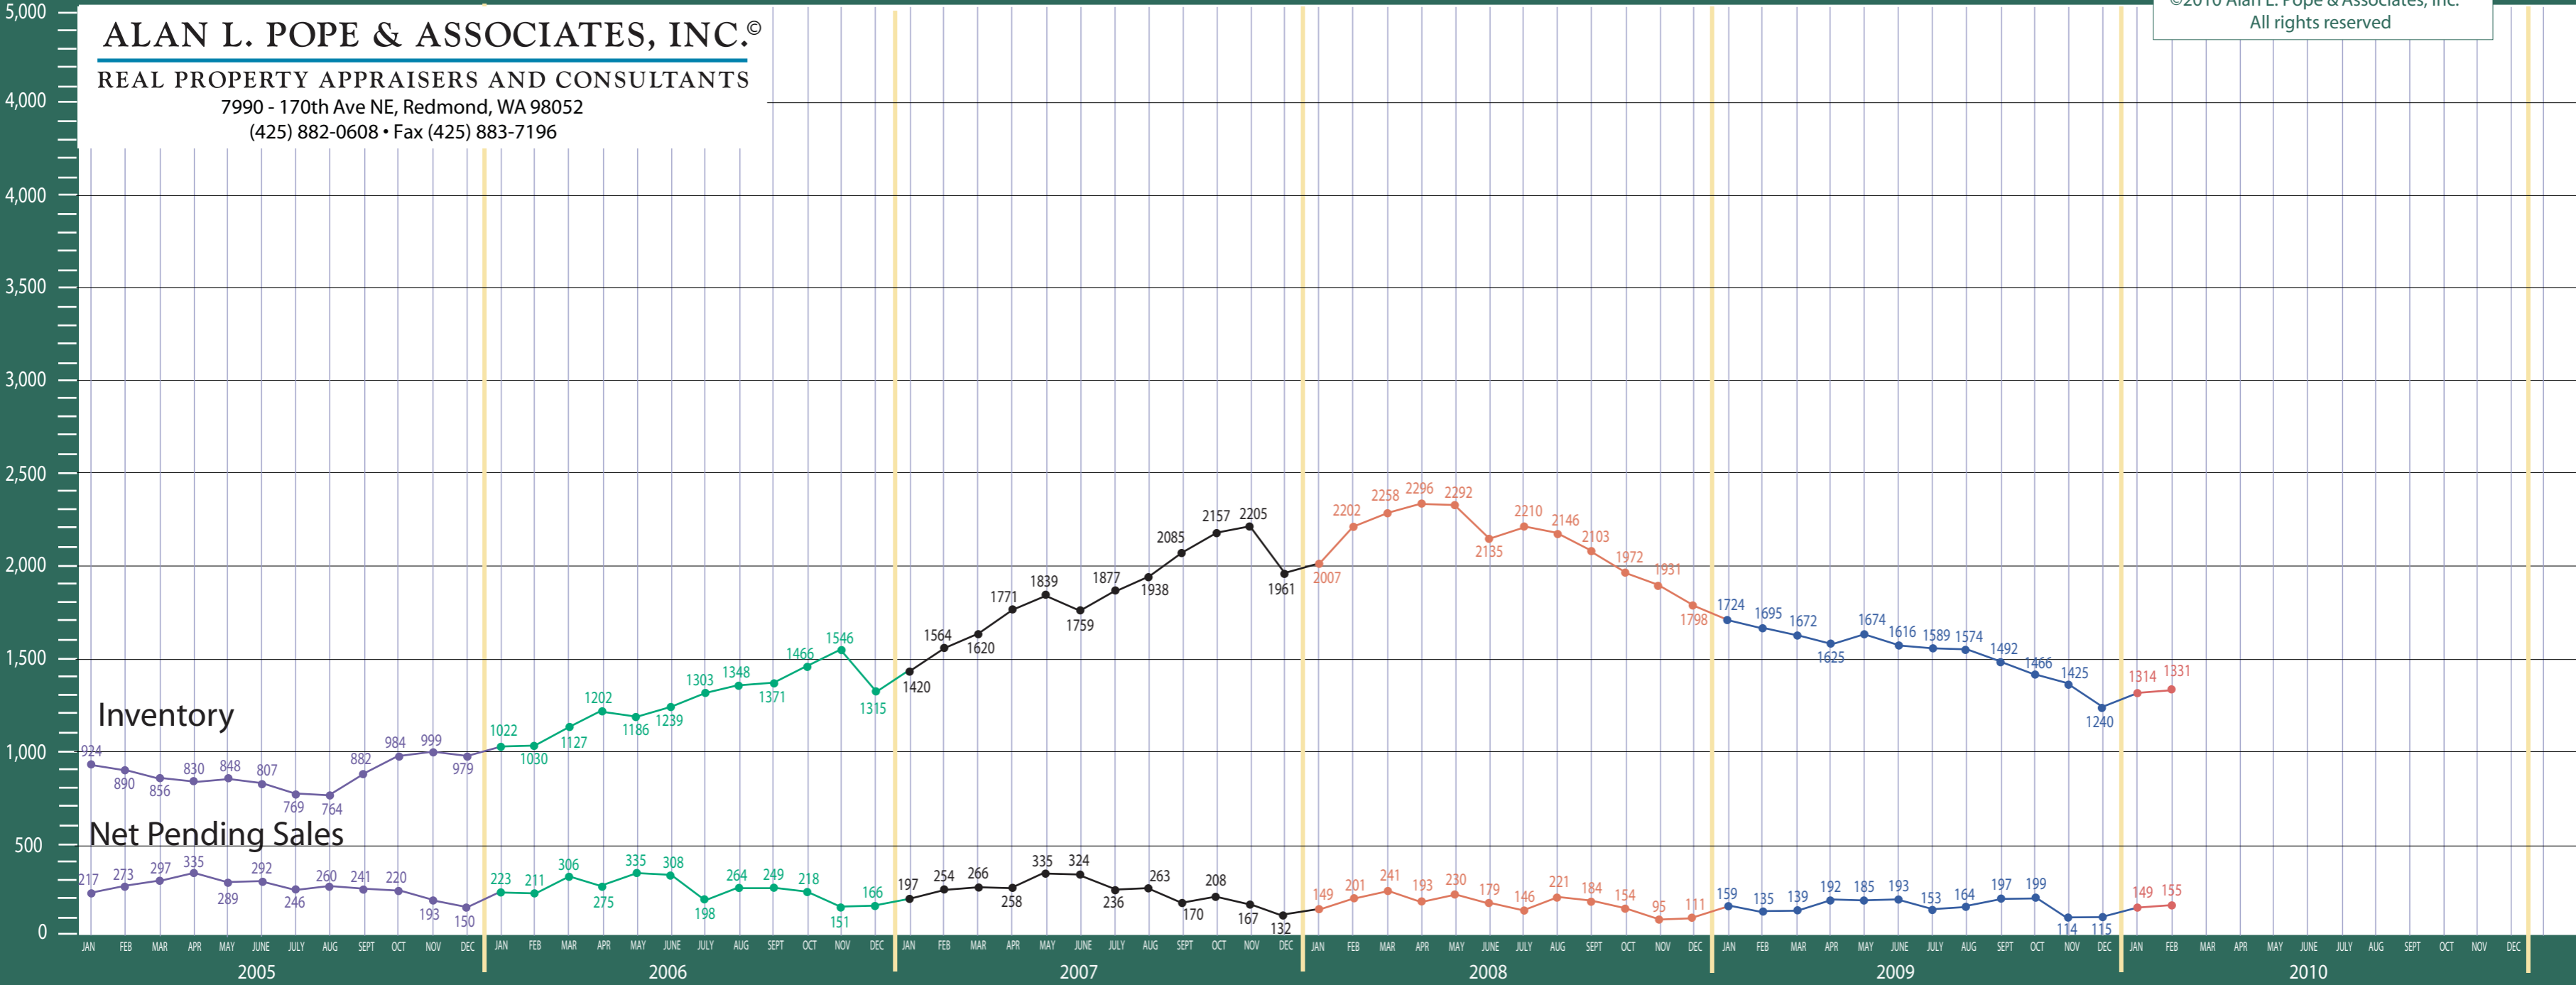

Puget Sound Region

New Construction - Condo Statistics

©2010 Alan L. Pope & Associates, Inc.
All rights reserved

ALAN L. POPE & ASSOCIATES, INC.®
REAL PROPERTY APPRAISERS AND CONSULTANTS
 7990 - 170th Ave NE, Redmond, WA 98052
 (425) 882-0608 • Fax (425) 883-7196

Puget Sound Region

New Construction - Condo Statistics

ALAN L. POPE & ASSOCIATES, INC.®

REAL PROPERTY APPRAISERS AND CONSULTANTS

7990 - 170th Ave NE, Redmond, WA 98052

(425) 882-0608 • Fax (425) 883-7196

©2010 Alan L. Pope & Associates, Inc.
All rights reserved