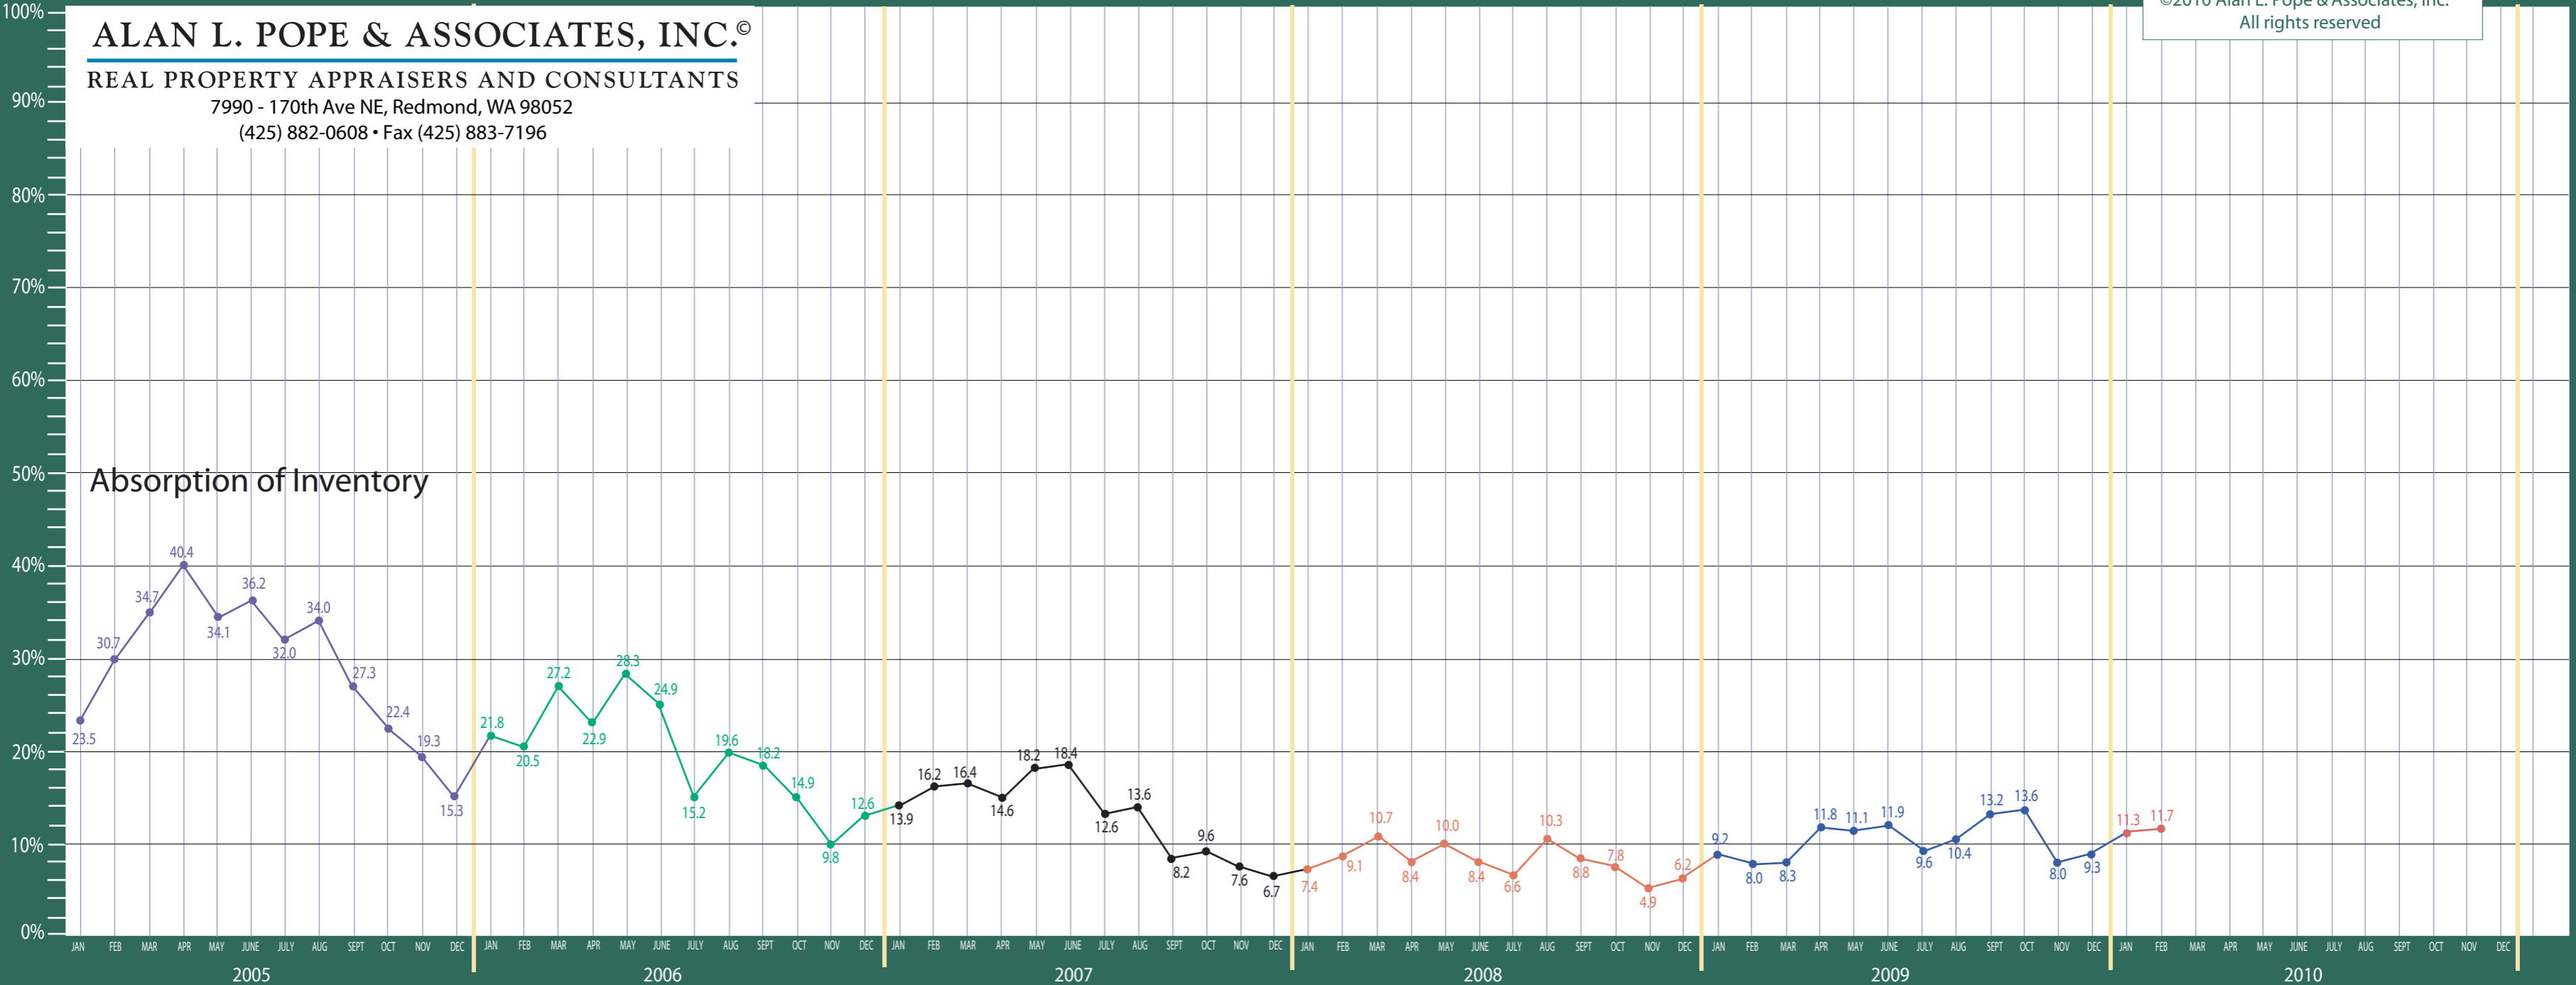

Puget Sound Region

New Construction - Condo Statistics

ALAN L. POPE & ASSOCIATES, INC.®

REAL PROPERTY APPRAISERS AND CONSULTANTS

7990 - 170th Ave NE, Redmond, WA 98052

(425) 882-0608 • Fax (425) 883-7196

©2010 Alan L. Pope & Associates, Inc.
All rights reserved

Absorption of Inventory

Information Provided by The Northwest Multiple Listing Service