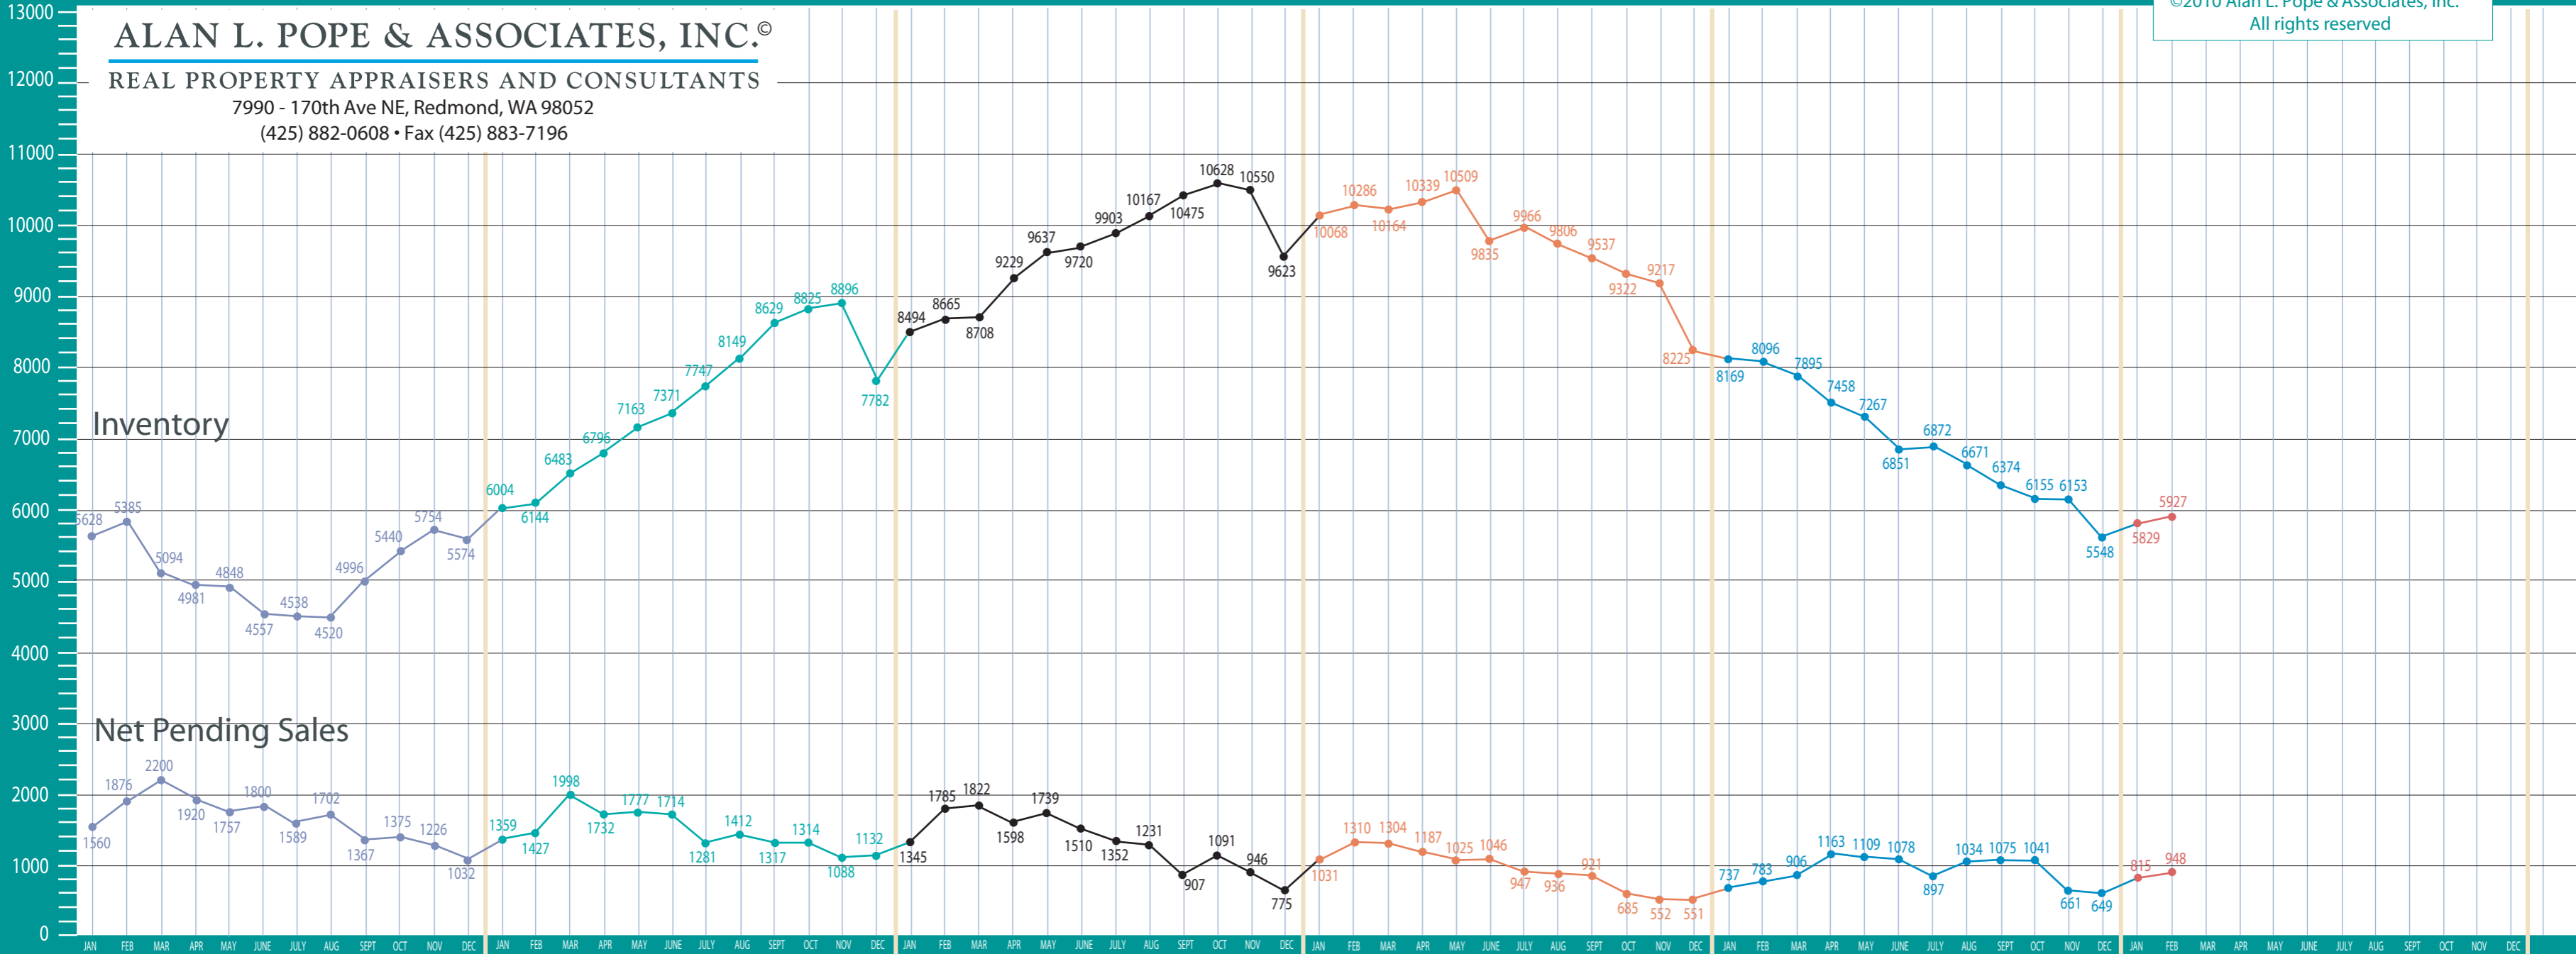

Puget Sound Region

New Construction - Residential & Condo Statistics

©2010 Alan L. Pope & Associates, Inc.
All rights reserved

ALAN L. POPE & ASSOCIATES, INC.®

REAL PROPERTY APPRAISERS AND CONSULTANTS

7990 - 170th Ave NE, Redmond, WA 98052

(425) 882-0608 • Fax (425) 883-7196