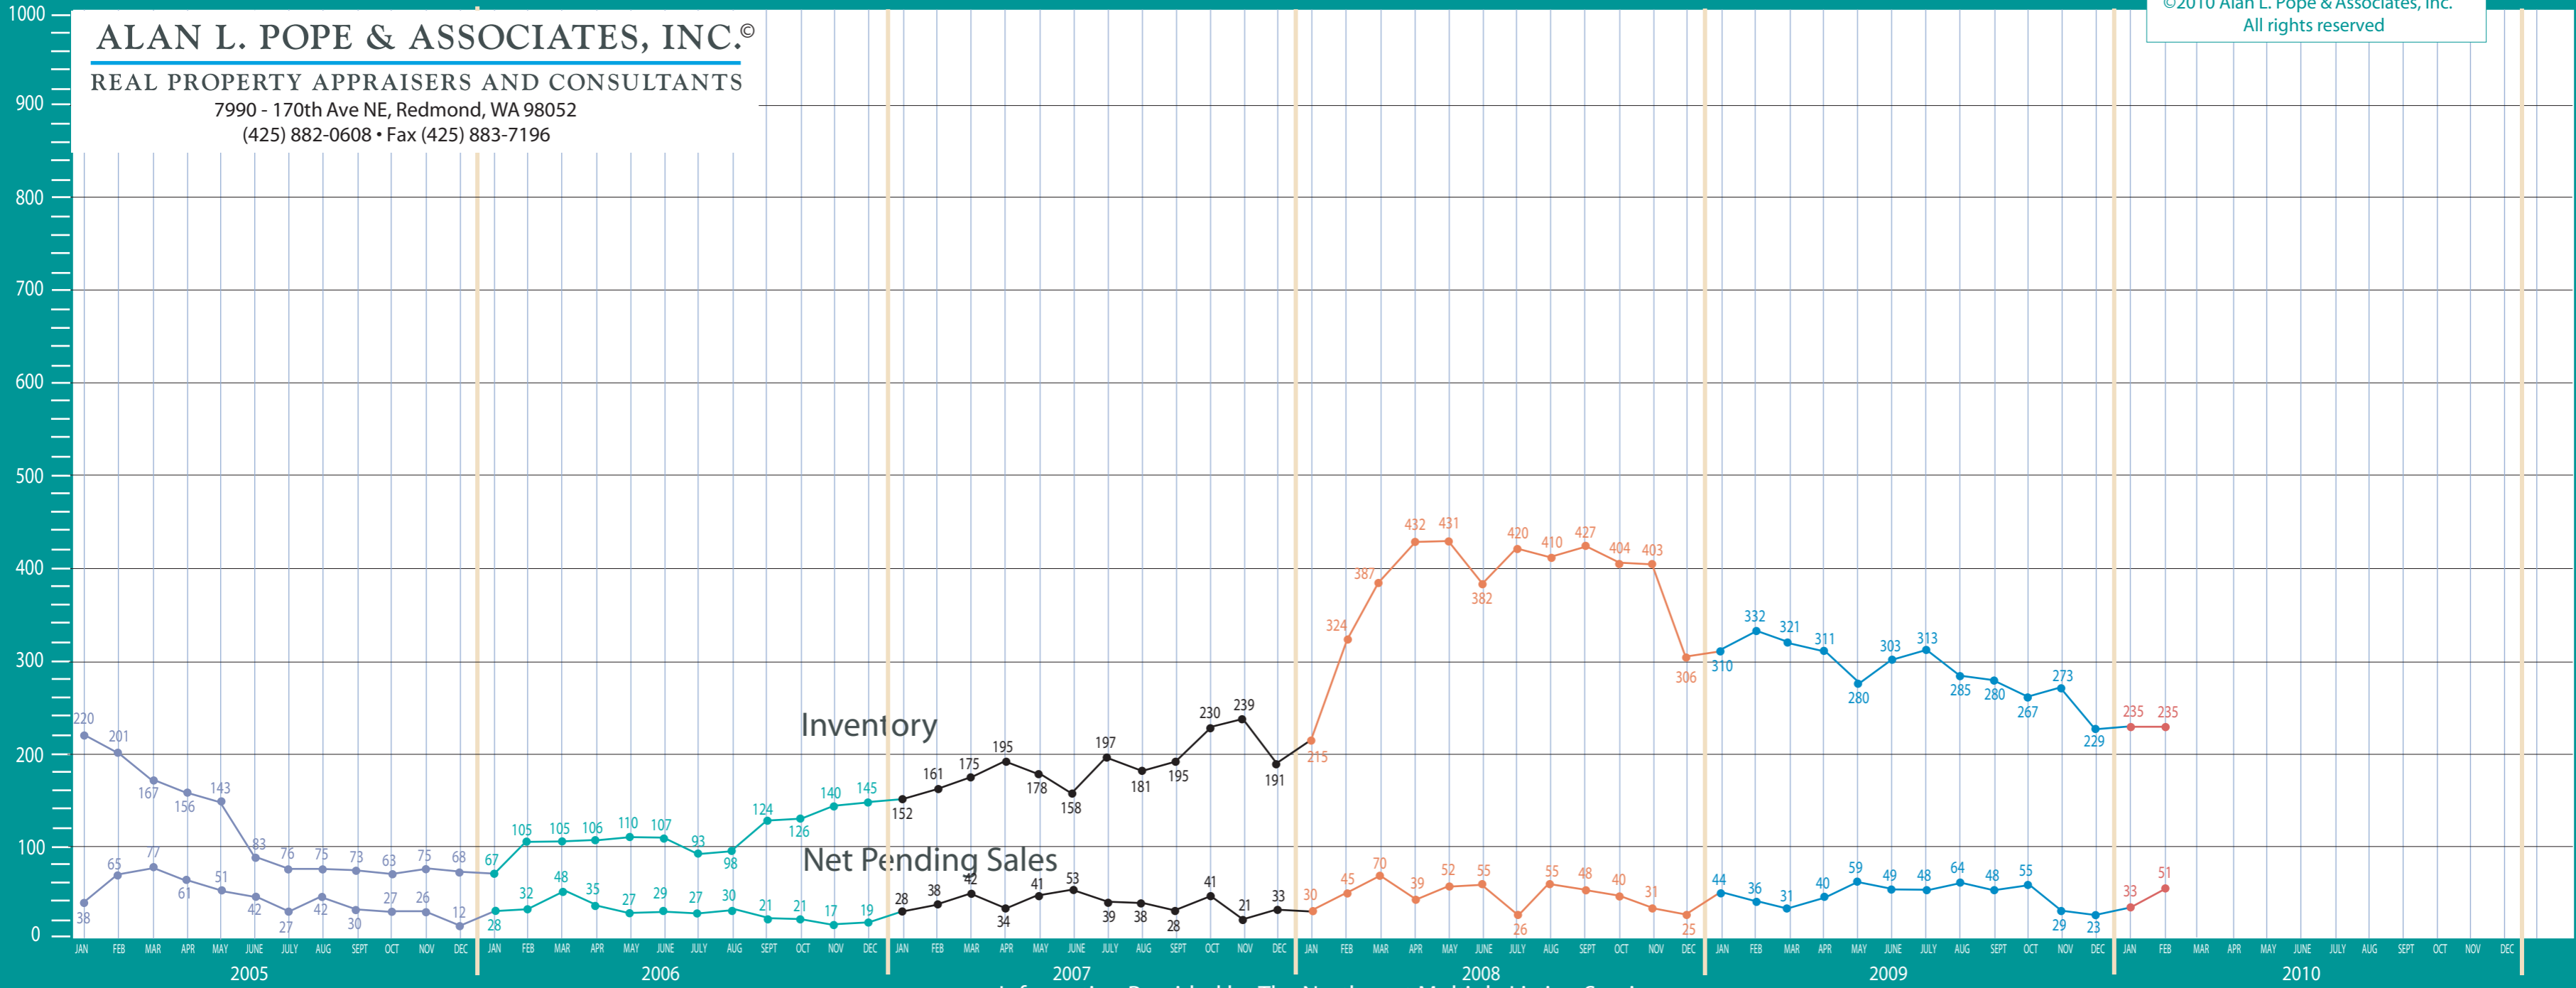

ALAN L. POPE & ASSOCIATES, INC.®

REAL PROPERTY APPRAISERS AND CONSULTANTS

7990 - 170th Ave NE, Redmond, WA 98052

(425) 882-0608 • Fax (425) 883-7196

©2010 Alan L. Pope & Associates, Inc.
All rights reserved