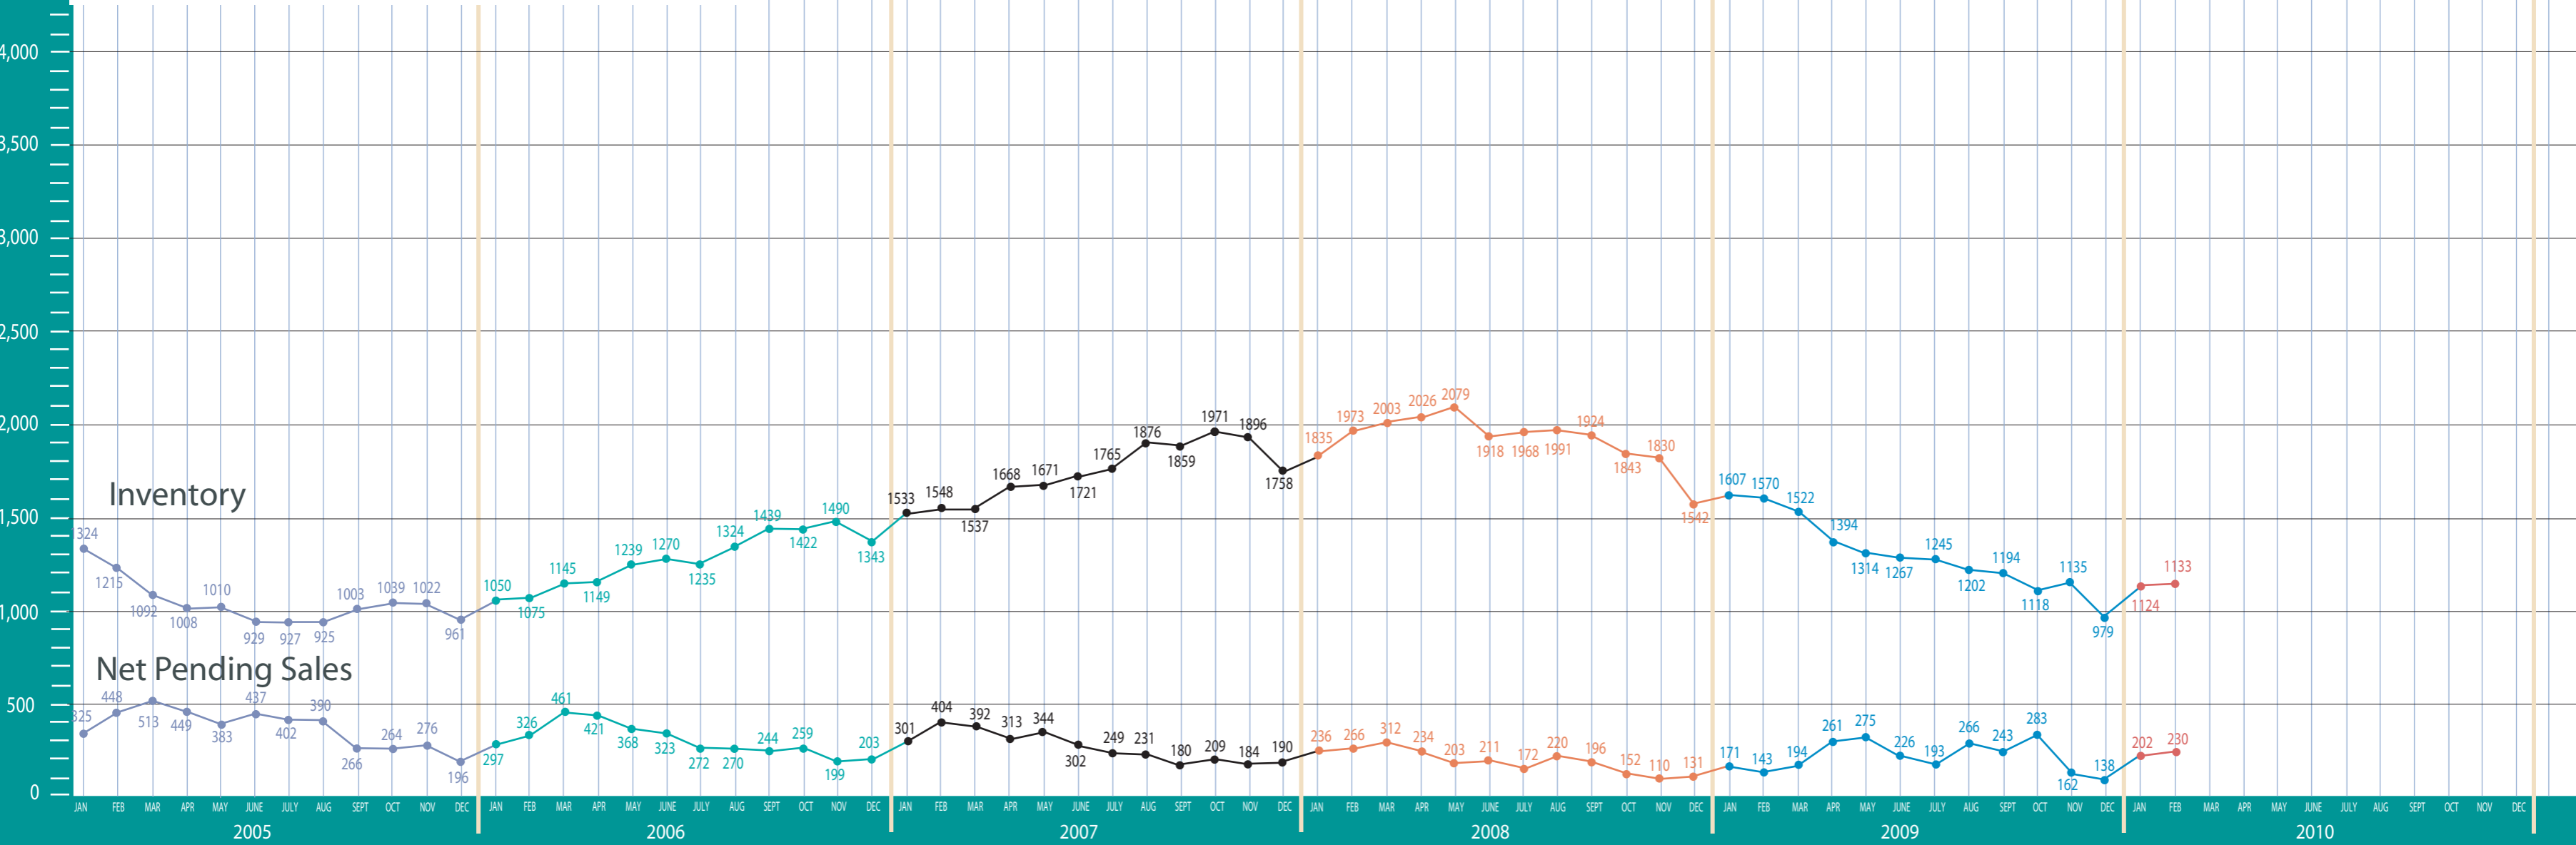

Snohomish County

New Construction - Residential & Condo Statistics

©2010 Alan L. Pope & Associates, Inc.
All rights reserved

ALAN L. POPE & ASSOCIATES, INC.®

REAL PROPERTY APPRAISERS AND CONSULTANTS

7990 - 170th Ave NE, Redmond, WA 98052

(425) 882-0608 • Fax (425) 883-7196

Information Provided by The Northwest Multiple Listing Service